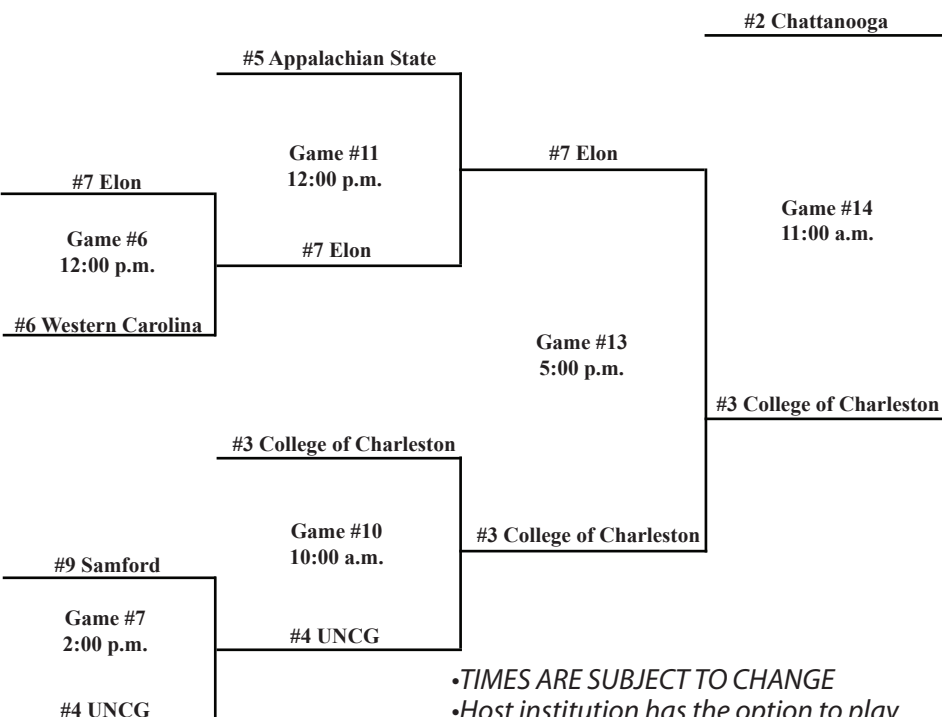

2012 Southern Conference Softball Championship

Sywassink/Lloyd Family Stadium • Boone, N.C.

May 9

May 10

May 11

May 12

May 10

May 11

May 12

•TIMES ARE SUBJECT TO CHANGE
•Host institution has the option to play
in the 7:00 p.m. slot on May 9.