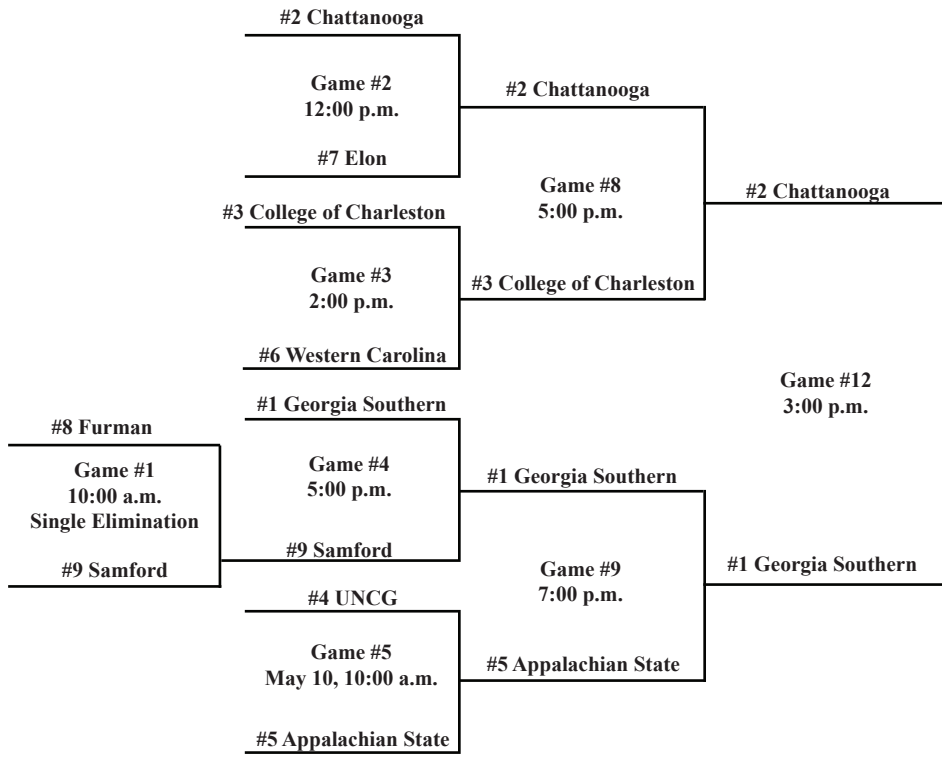

2012 Southern Conference Softball Championship

Sywassink/Lloyd Family Stadium • Boone, N.C.

May 9

May 10

May 11

May 12

May 10

May 11

May 12

•TIMES ARE SUBJECT TO CHANGE
•Host institution has the option to play
in the 7:00 p.m. slot on May 9.