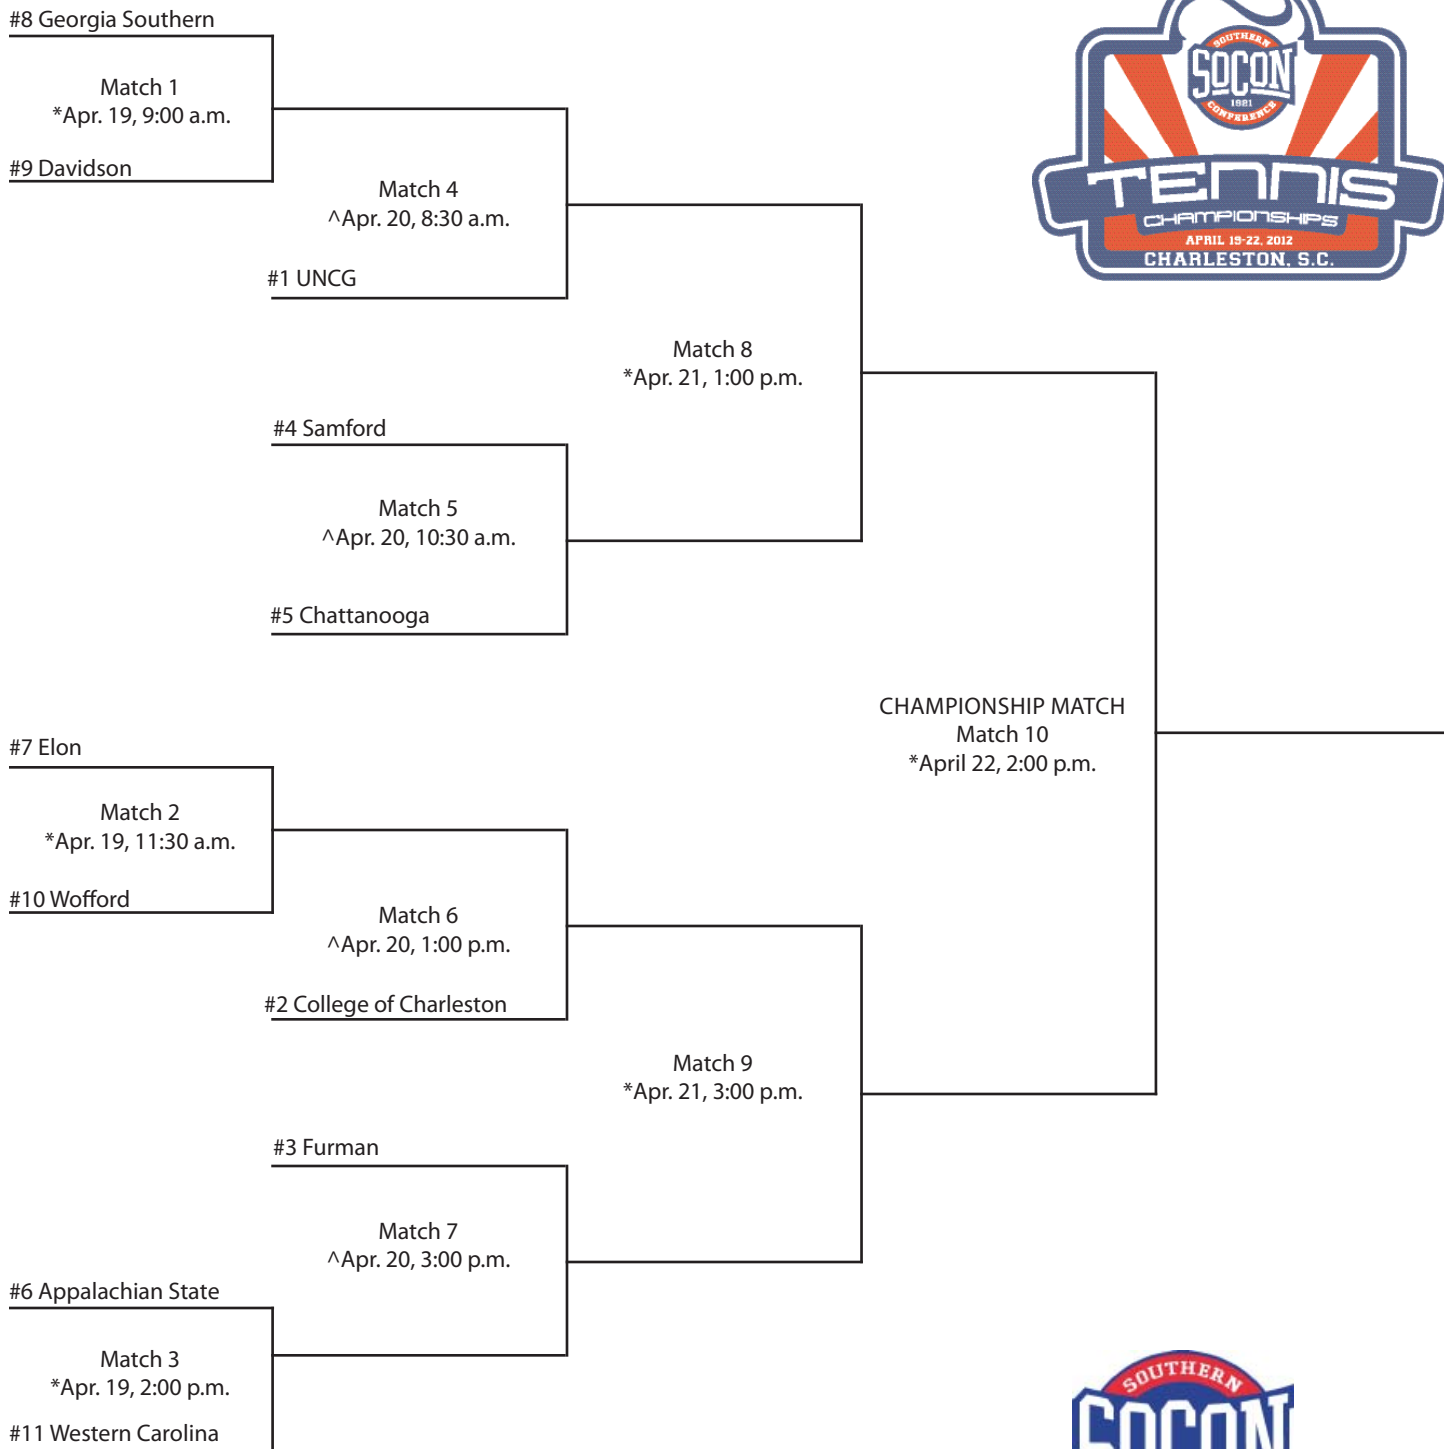

2012 Southern Conference Women's Tennis Tournament

April 19-22, 2012
Charleston, S.C.
College of Charleston & The Citadel

* Denotes Match Will Be Played at College of Charleston
^ Denotes Match Will Be Played at The Citadel