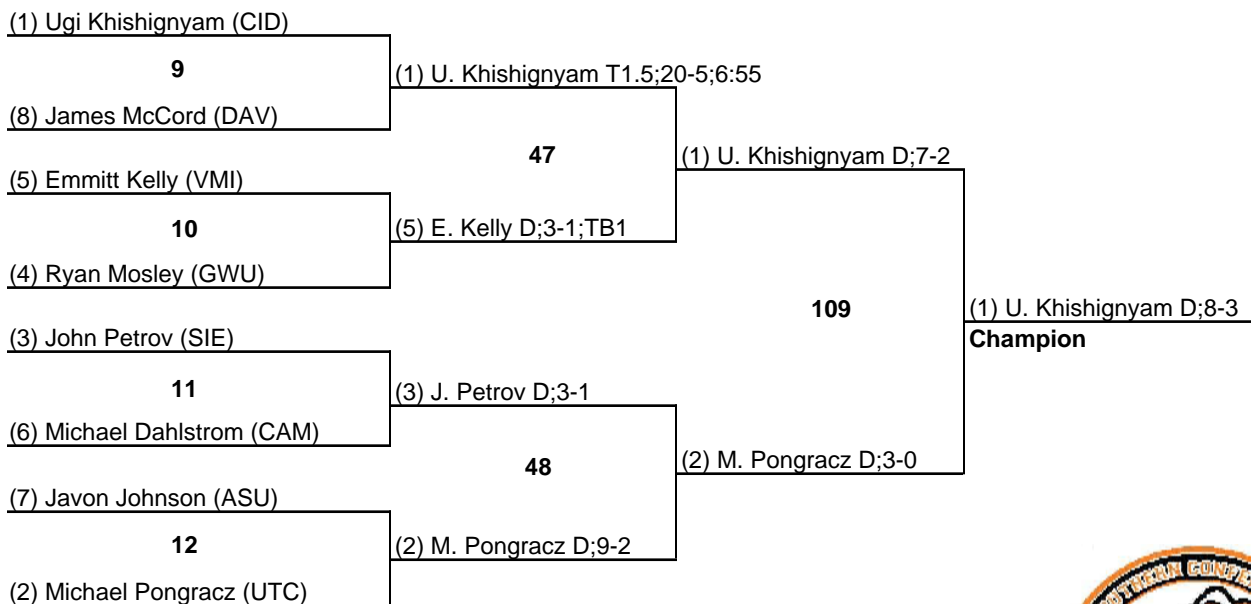

2014 Southern Conference Wrestling Championships

125

8 March 2014

2014 Southern Conference Wrestling Championships

133

8 March 2014

2014 Southern Conference Wrestling Championships

141

8 March 2014

2014 Southern Conference Wrestling Championships

149

8 March 2014

2014 Southern Conference Wrestling Championships

157

8 March 2014

2014 Southern Conference Wrestling Championships

165

8 March 2014

2014 Southern Conference Wrestling Championships

174

8 March 2014

2014 Southern Conference Wrestling Championships

184

8 March 2014