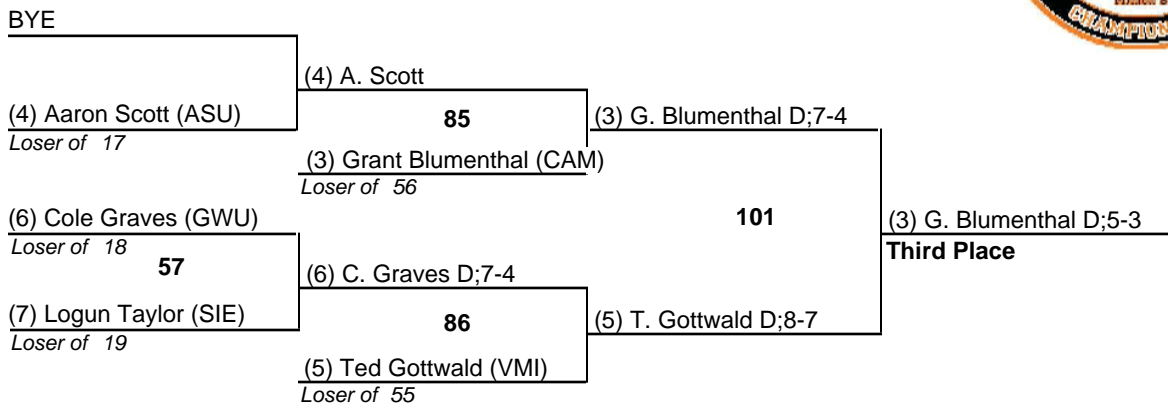

2014 Southern Conference Wrestling Championships

125

8 March 2014

2014 Southern Conference Wrestling Championships

133

8 March 2014

2014 Southern Conference Wrestling Championships

141

8 March 2014

2014 Southern Conference Wrestling Championships

149

8 March 2014

2014 Southern Conference Wrestling Championships

157

8 March 2014

2014 Southern Conference Wrestling Championships

165

8 March 2014

2014 Southern Conference Wrestling Championships

174

8 March 2014

2014 Southern Conference Wrestling Championships

184

8 March 2014