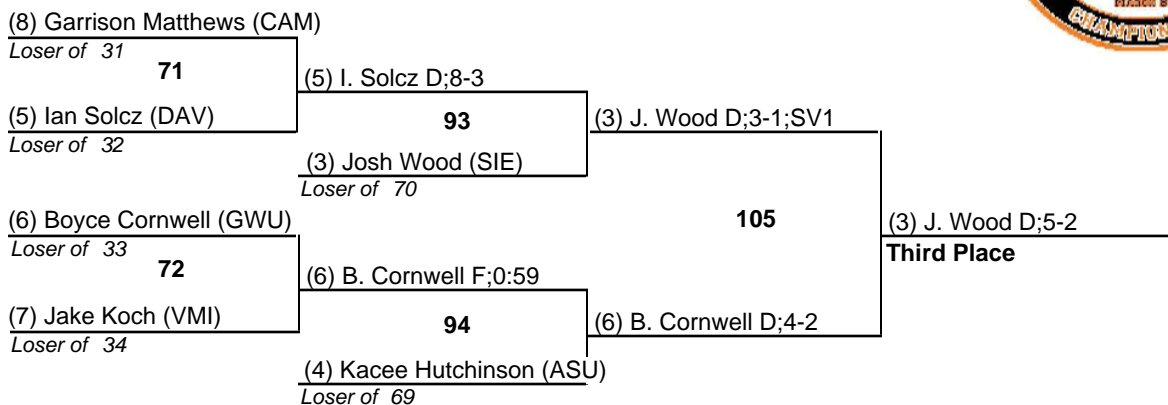

8 March 2014

2014 Southern Conference Wrestling Championships

149

8 March 2014

2014 Southern Conference Wrestling Championships

157

8 March 2014

2014 Southern Conference Wrestling Championships

165

8 March 2014

2014 Southern Conference Wrestling Championships

174

8 March 2014

2014 Southern Conference Wrestling Championships

184

8 March 2014

2014 Southern Conference Wrestling Championships

197

8 March 2014

2014 Southern Conference Wrestling Championships

285

8 March 2014