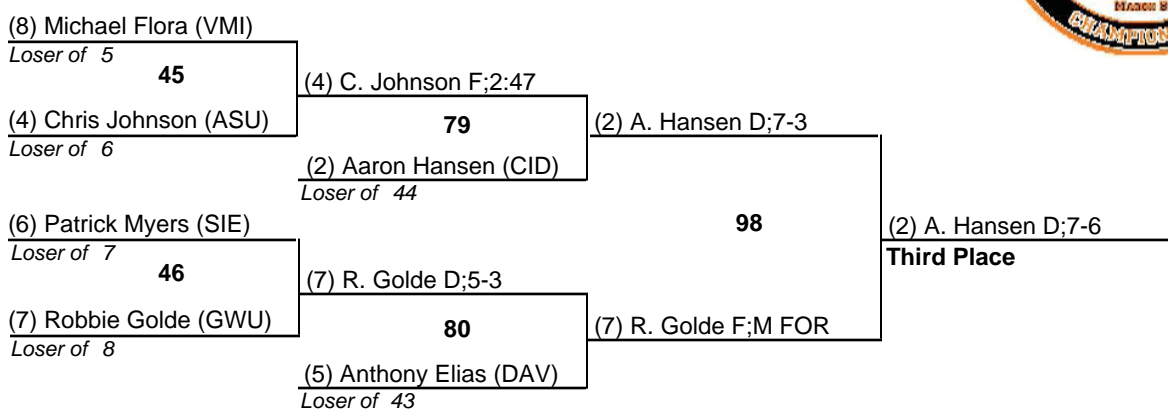

2014 Southern Conference Wrestling Championships

125

8 March 2014

2014 Southern Conference Wrestling Championships

133

8 March 2014

2014 Southern Conference Wrestling Championships

141

8 March 2014

2014 Southern Conference Wrestling Championships

149

8 March 2014

2014 Southern Conference Wrestling Championships

157

8 March 2014

2014 Southern Conference Wrestling Championships

165

8 March 2014

2014 Southern Conference Wrestling Championships

174

8 March 2014

2014 Southern Conference Wrestling Championships

184

8 March 2014