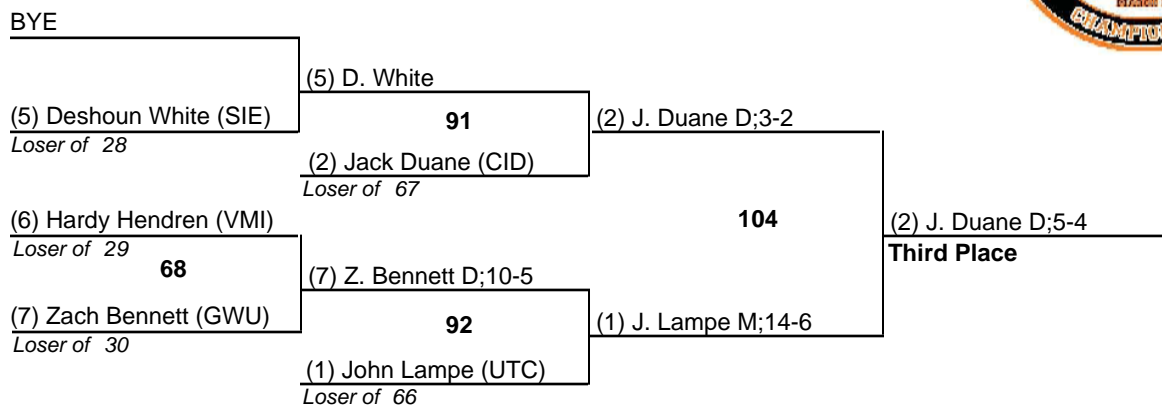

8 March 2014

2014 Southern Conference Wrestling Championships

149

8 March 2014

2014 Southern Conference Wrestling Championships

157

8 March 2014

2014 Southern Conference Wrestling Championships

165

8 March 2014

2014 Southern Conference Wrestling Championships

174

8 March 2014

2014 Southern Conference Wrestling Championships

184

8 March 2014

2014 Southern Conference Wrestling Championships

197

8 March 2014

2014 Southern Conference Wrestling Championships

285

8 March 2014