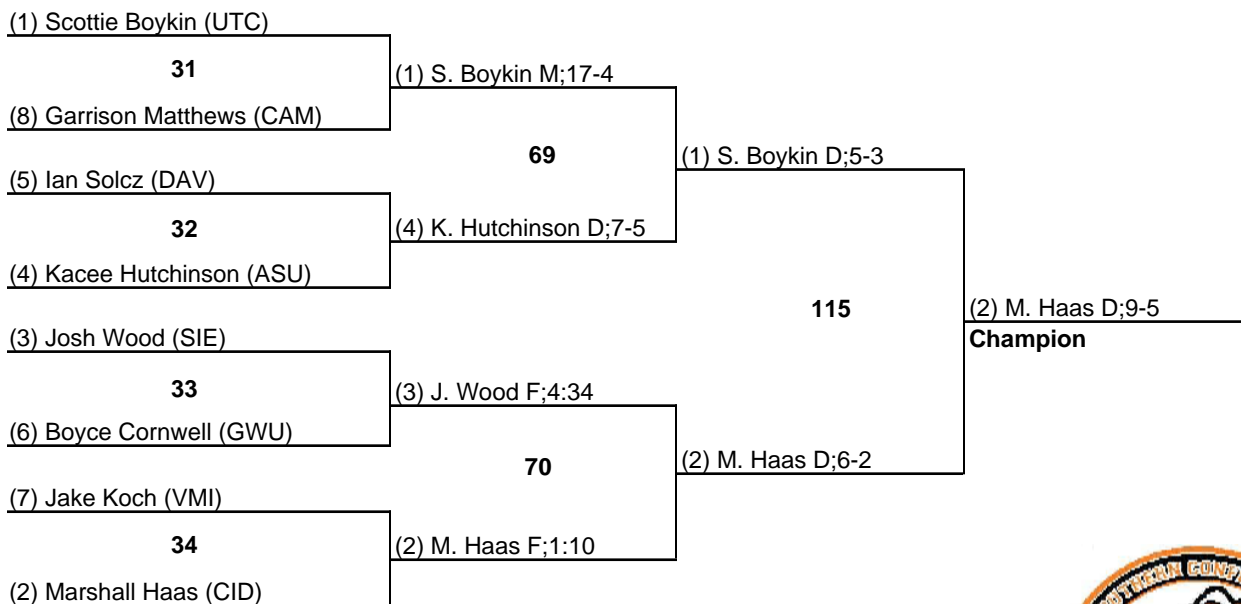

8 March 2014

2014 Southern Conference Wrestling Championships

149

8 March 2014

2014 Southern Conference Wrestling Championships

157

8 March 2014

2014 Southern Conference Wrestling Championships

165

8 March 2014

2014 Southern Conference Wrestling Championships

174

8 March 2014

2014 Southern Conference Wrestling Championships

184

8 March 2014

2014 Southern Conference Wrestling Championships

197

8 March 2014

2014 Southern Conference Wrestling Championships

285

8 March 2014