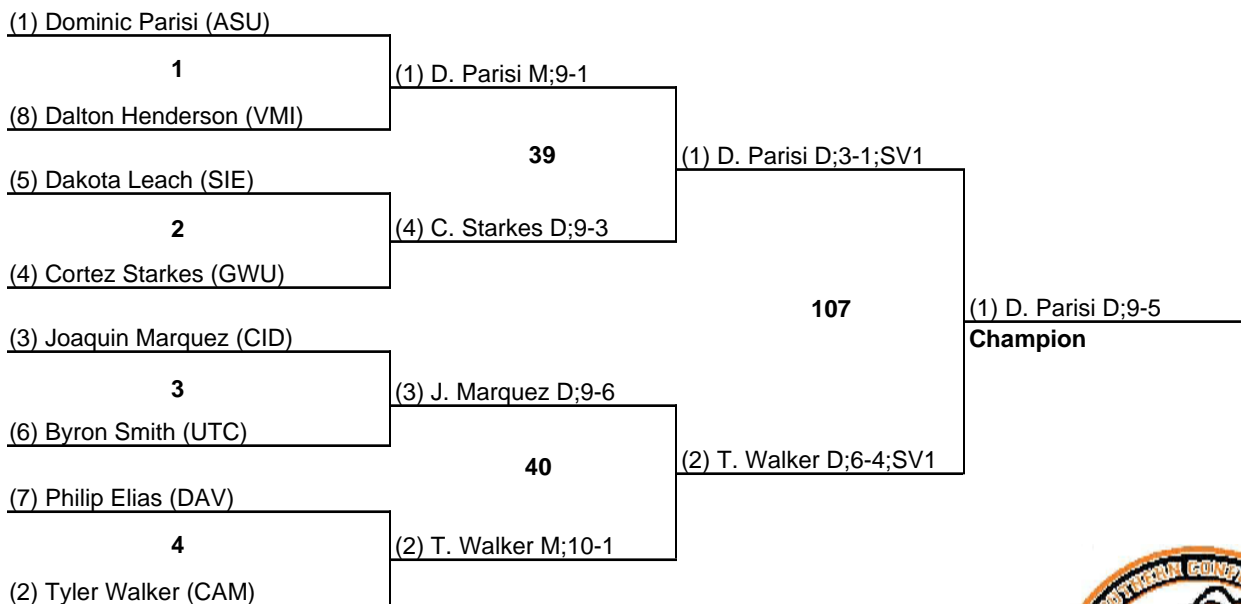

2014 Southern Conference Wrestling Championships

125

8 March 2014

2014 Southern Conference Wrestling Championships

133

8 March 2014

2014 Southern Conference Wrestling Championships

141

8 March 2014

2014 Southern Conference Wrestling Championships

149

8 March 2014

2014 Southern Conference Wrestling Championships

157

8 March 2014

2014 Southern Conference Wrestling Championships

165

8 March 2014

2014 Southern Conference Wrestling Championships

174

8 March 2014

2014 Southern Conference Wrestling Championships

184

8 March 2014