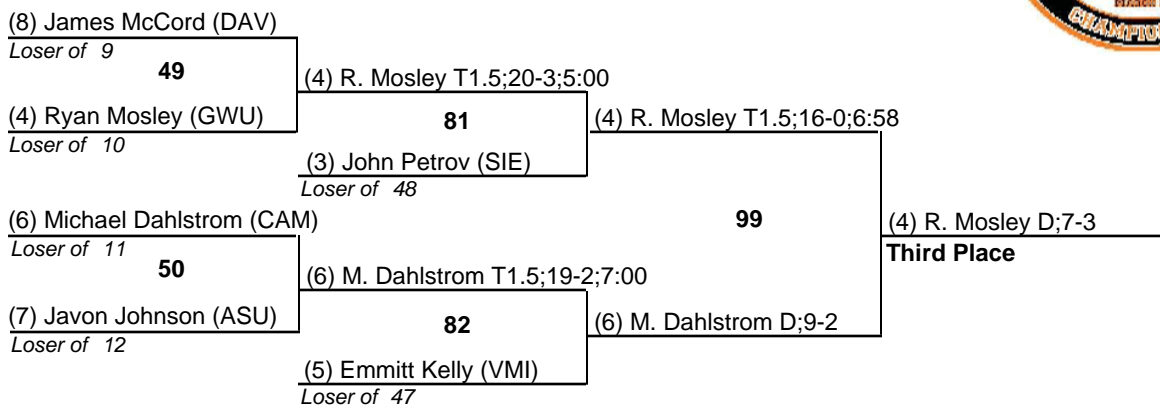

2014 Southern Conference Wrestling Championships

125

8 March 2014

2014 Southern Conference Wrestling Championships

133

8 March 2014

2014 Southern Conference Wrestling Championships

141

8 March 2014

2014 Southern Conference Wrestling Championships

149

8 March 2014

2014 Southern Conference Wrestling Championships

157

8 March 2014

2014 Southern Conference Wrestling Championships

165

8 March 2014

2014 Southern Conference Wrestling Championships

174

8 March 2014

2014 Southern Conference Wrestling Championships

184

8 March 2014