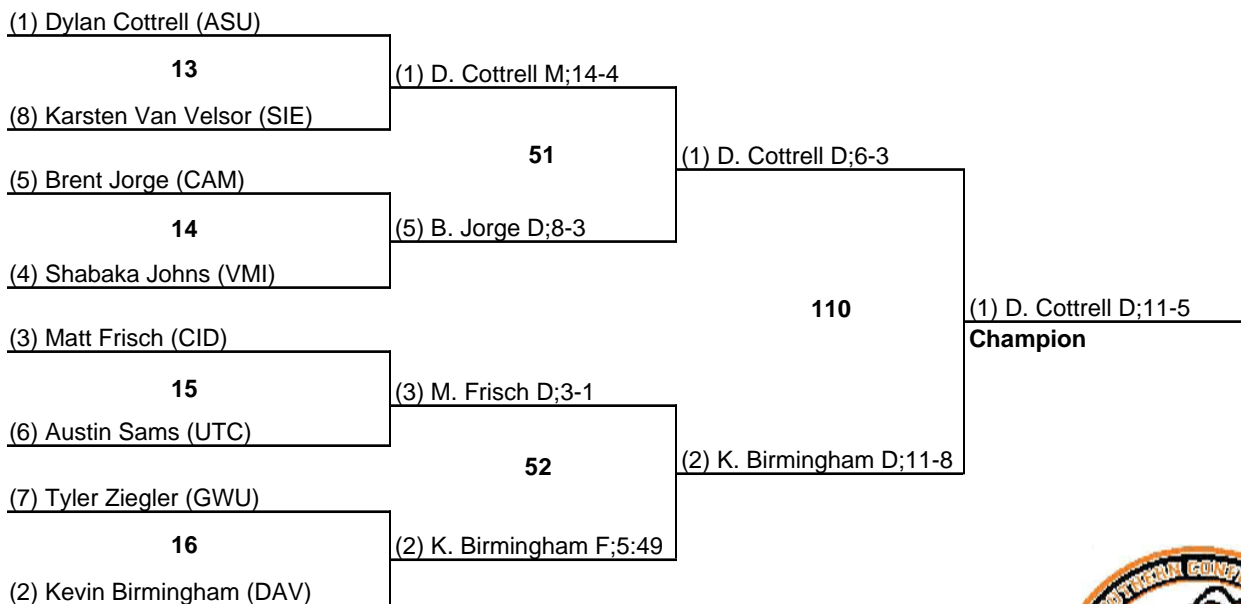

2014 Southern Conference Wrestling Championships

125

8 March 2014

2014 Southern Conference Wrestling Championships

133

8 March 2014

2014 Southern Conference Wrestling Championships

141

8 March 2014

2014 Southern Conference Wrestling Championships

149

8 March 2014

2014 Southern Conference Wrestling Championships

157

8 March 2014

2014 Southern Conference Wrestling Championships

165

8 March 2014

2014 Southern Conference Wrestling Championships

174

8 March 2014

2014 Southern Conference Wrestling Championships

184

8 March 2014