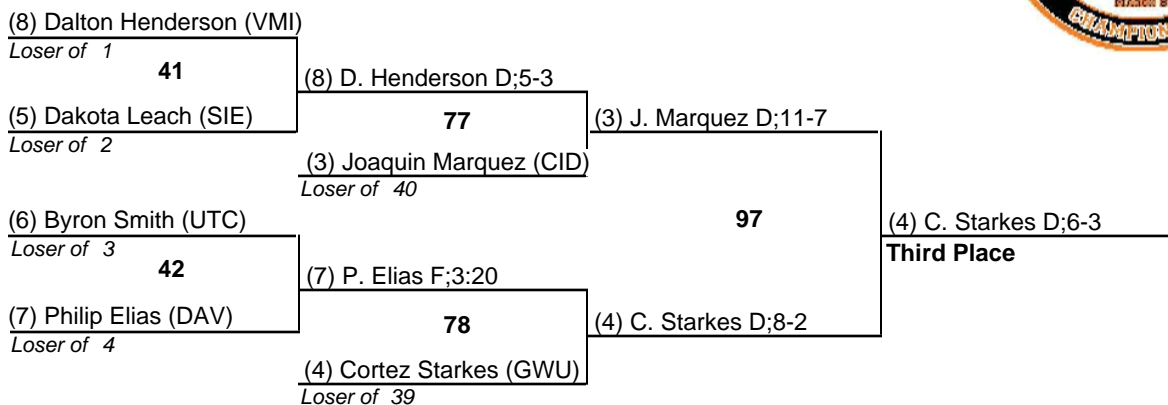

2014 Southern Conference Wrestling Championships

125

8 March 2014

2014 Southern Conference Wrestling Championships

133

8 March 2014

2014 Southern Conference Wrestling Championships

141

8 March 2014

2014 Southern Conference Wrestling Championships

149

8 March 2014

2014 Southern Conference Wrestling Championships

157

8 March 2014

2014 Southern Conference Wrestling Championships

165

8 March 2014

2014 Southern Conference Wrestling Championships

174

8 March 2014

2014 Southern Conference Wrestling Championships

184

8 March 2014