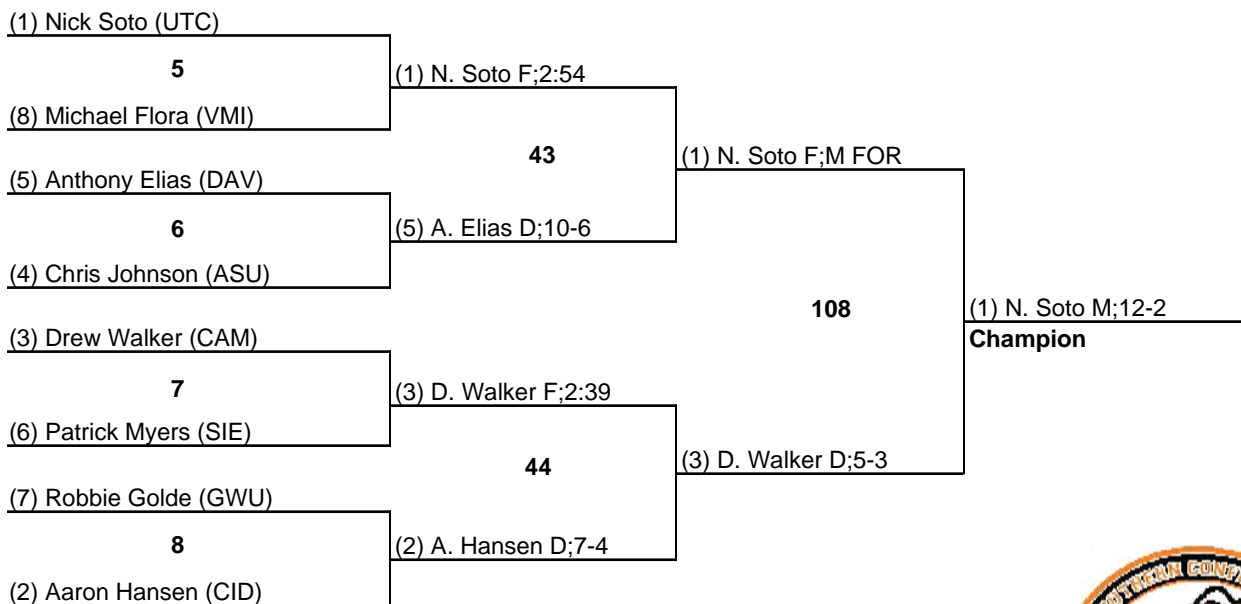

2014 Southern Conference Wrestling Championships

125

8 March 2014

2014 Southern Conference Wrestling Championships

133

8 March 2014

2014 Southern Conference Wrestling Championships

141

8 March 2014

2014 Southern Conference Wrestling Championships

149

8 March 2014

2014 Southern Conference Wrestling Championships

157

8 March 2014

2014 Southern Conference Wrestling Championships

165

8 March 2014

2014 Southern Conference Wrestling Championships

174

8 March 2014

2014 Southern Conference Wrestling Championships

184

8 March 2014