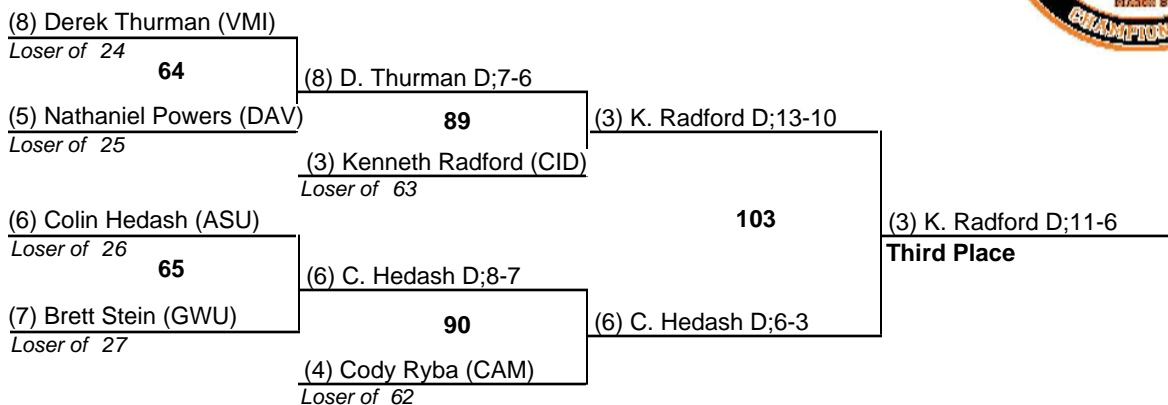

8 March 2014

2014 Southern Conference Wrestling Championships

149

8 March 2014

2014 Southern Conference Wrestling Championships

157

8 March 2014

2014 Southern Conference Wrestling Championships

165

8 March 2014

2014 Southern Conference Wrestling Championships

174

8 March 2014

2014 Southern Conference Wrestling Championships

184

8 March 2014

2014 Southern Conference Wrestling Championships

197

8 March 2014

2014 Southern Conference Wrestling Championships

285

8 March 2014