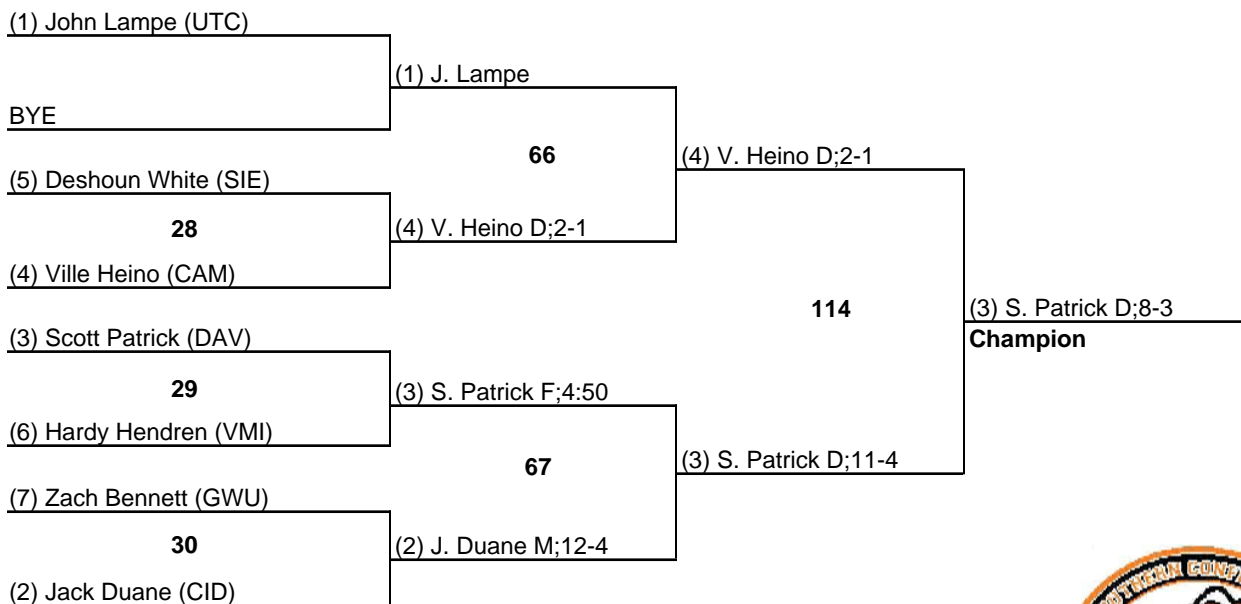

8 March 2014

2014 Southern Conference Wrestling Championships

149

8 March 2014

2014 Southern Conference Wrestling Championships

157

8 March 2014

2014 Southern Conference Wrestling Championships

165

8 March 2014

2014 Southern Conference Wrestling Championships

174

8 March 2014

2014 Southern Conference Wrestling Championships

184

8 March 2014

2014 Southern Conference Wrestling Championships

197

8 March 2014

2014 Southern Conference Wrestling Championships

285

8 March 2014