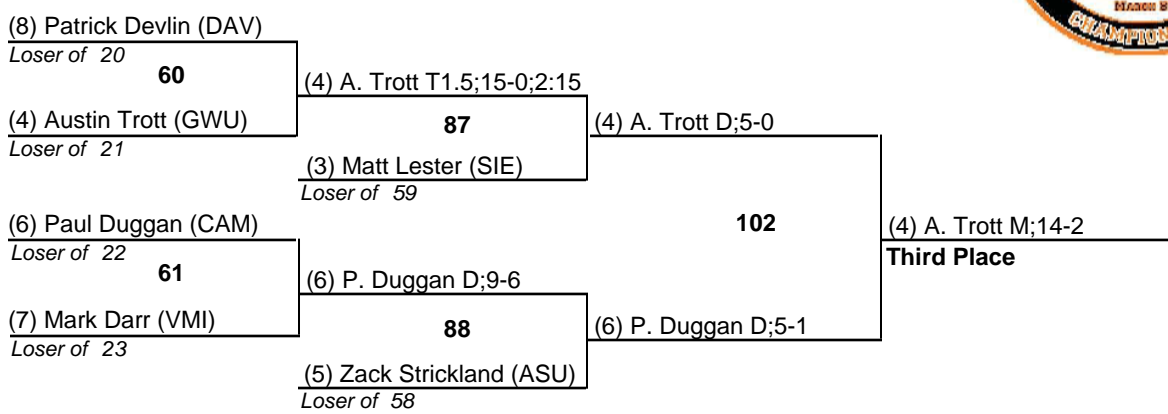

8 March 2014

2014 Southern Conference Wrestling Championships

149

8 March 2014

2014 Southern Conference Wrestling Championships

157

8 March 2014

2014 Southern Conference Wrestling Championships

165

8 March 2014

2014 Southern Conference Wrestling Championships

174

8 March 2014

2014 Southern Conference Wrestling Championships

184

8 March 2014