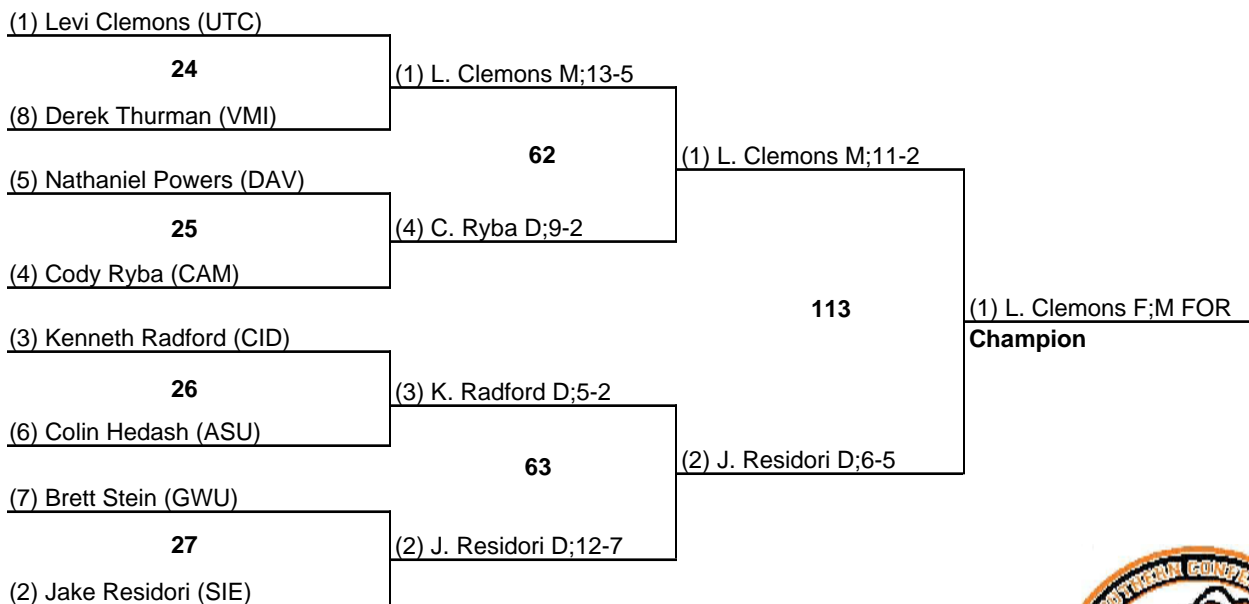

8 March 2014

2014 Southern Conference Wrestling Championships

149

8 March 2014

2014 Southern Conference Wrestling Championships

157

8 March 2014

2014 Southern Conference Wrestling Championships

165

8 March 2014

2014 Southern Conference Wrestling Championships

174

8 March 2014

2014 Southern Conference Wrestling Championships

184

8 March 2014

2014 Southern Conference Wrestling Championships

197

8 March 2014

2014 Southern Conference Wrestling Championships

285

8 March 2014