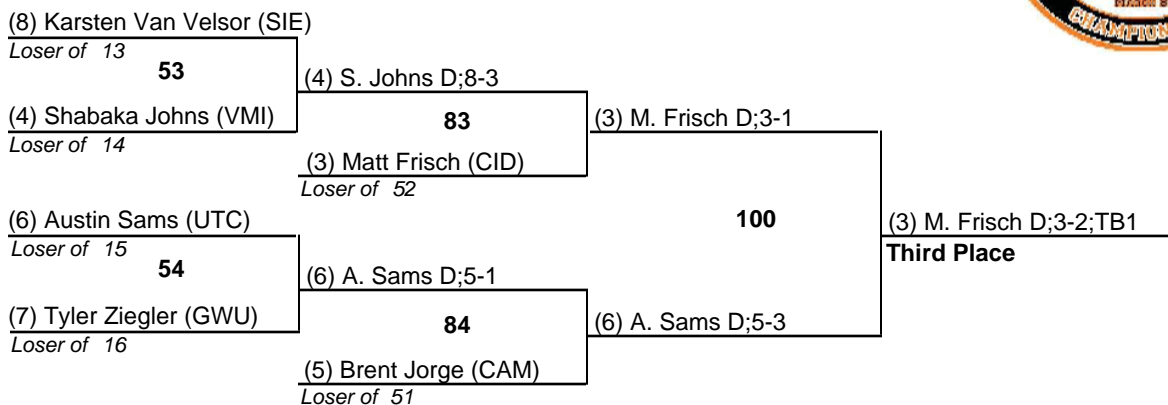

2014 Southern Conference Wrestling Championships

125

8 March 2014

2014 Southern Conference Wrestling Championships

133

8 March 2014

2014 Southern Conference Wrestling Championships

141

8 March 2014

2014 Southern Conference Wrestling Championships

149

8 March 2014

2014 Southern Conference Wrestling Championships

157

8 March 2014

2014 Southern Conference Wrestling Championships

165

8 March 2014

2014 Southern Conference Wrestling Championships

174

8 March 2014

2014 Southern Conference Wrestling Championships

184

8 March 2014