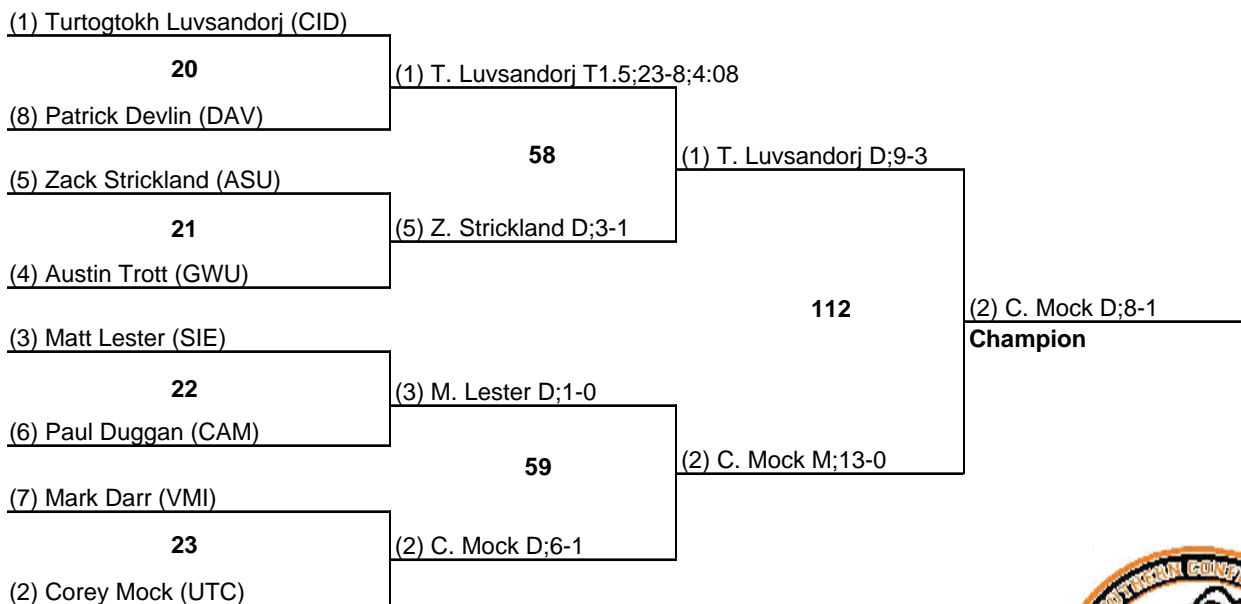

8 March 2014

2014 Southern Conference Wrestling Championships

149

8 March 2014

2014 Southern Conference Wrestling Championships

157

8 March 2014

2014 Southern Conference Wrestling Championships

165

8 March 2014

2014 Southern Conference Wrestling Championships

174

8 March 2014

2014 Southern Conference Wrestling Championships

184

8 March 2014