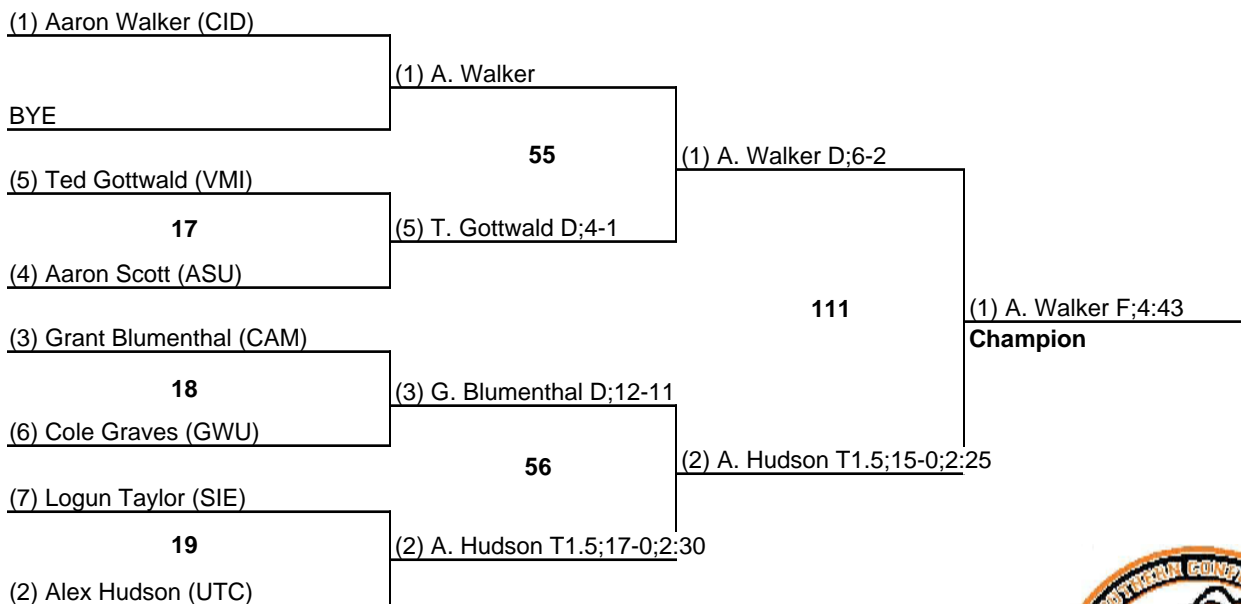

2014 Southern Conference Wrestling Championships

125

8 March 2014

2014 Southern Conference Wrestling Championships

133

8 March 2014

2014 Southern Conference Wrestling Championships

141

8 March 2014

2014 Southern Conference Wrestling Championships

149

8 March 2014

2014 Southern Conference Wrestling Championships

157

8 March 2014

2014 Southern Conference Wrestling Championships

165

8 March 2014

2014 Southern Conference Wrestling Championships

174

8 March 2014

2014 Southern Conference Wrestling Championships

184

8 March 2014