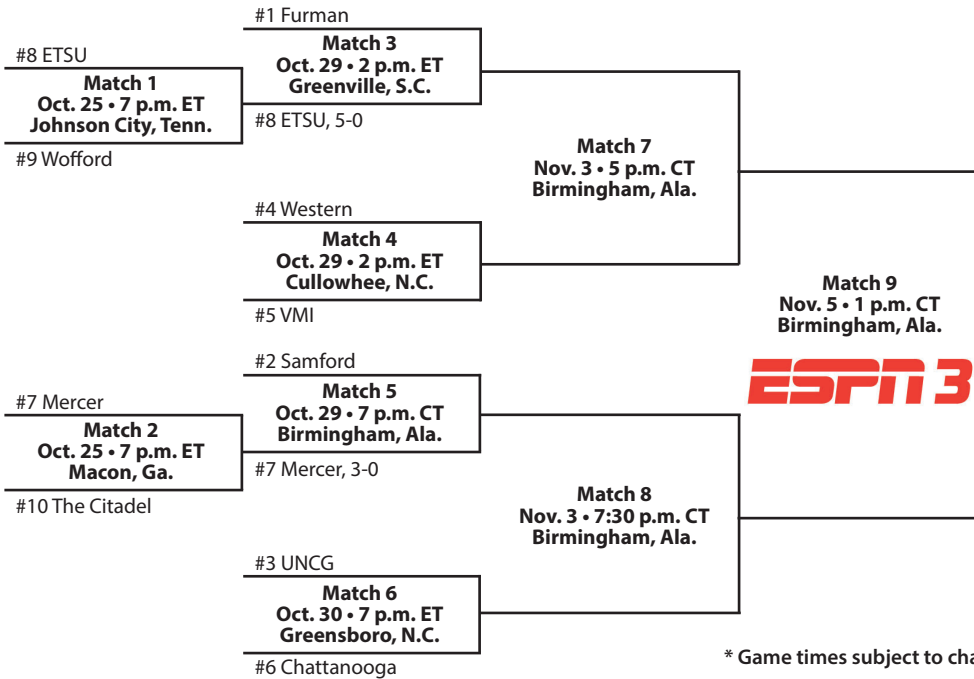

2017 WOMEN'S SOCCER

QUARTERFINALS – OCT. 28-29

SOCON CHAMPIONSHIP

First round
Campus sites • Oct. 25

Quarterfinals
Campus sites • Oct. 28-29

Semifinals and final
Samford Track and Soccer Stadium
Birmingham, Ala. • Nov. 3, 5

WOMEN'S SOCCER CHAMPIONS

Year	Champion	Runner-up	Tournament site	Tournament MOP	Regular-season champion
1994	Davidson	Georgia Southern	Greensboro, N.C.	Shannon Lowrance, DAV	Davidson
1995	Davidson	Furman	Davidson, N.C.	Claudia Lombard, DAV	Furman
1996	Davidson	Georgia Southern	Davidson, N.C.	Katherine Cournelius, DAV	Davidson
1997	UNCG	Wofford	Davidson, N.C.	Kim Rosbenberg, UNCG	UNCG
1998	UNCG	Furman	Greenville, S.C.	Ali Lord, UNCG	UNCG
1999	Furman	Davidson	Greensboro, N.C.	Kaye Brownlee, FUR	Furman
2000	UNCG	Furman	Charleston, S.C.	Lynsey McLean, UNCG	Furman
2001	UNCG	Western Carolina	Greenville, S.C.	Kathryn Clewley, UNCG	UNCG/Furman/WCU
2002	Furman	College of Charleston	Greensboro, N.C.	Andre'a Morrison, FUR	Furman
2003	UNCG	Furman	Greensboro, N.C.	Rakel Logadottir, UNCG	Furman
2004	Furman	Davidson	Greensboro, N.C.	Andre'a Morrison, FUR	UNCG
2005	Western Carolina	Furman	Greenville, S.C.	Alesha Row, WCU	Davidson
2006	UNCG	Furman	Cullowhee, N.C.	Shannon Donovan, UNCG	UNCG
2007	Furman	UNCG	Davidson, N.C.	Rachel Fry, FUR	UNCG
2008	Western Carolina	UNCG	Charleston, S.C.	Caitlin Williams, WCU	UNCG
2009	Davidson	College of Charleston	Greensboro, N.C.	Amanda Flink, DAV	UNCG
2010	UNCG	Samford	Cullowhee, N.C.	Kelsey Kearney, UNCG	UNCG
2011	Samford	College of Charleston	Greensboro, N.C.	Shanika Thomas, SAM	Samford
2012	Georgia Southern	Furman	Birmingham, Ala.	Katie Merson, GSU	UNCG
2013	Furman	Elon	Spartanburg, S.C.	Stephanie DeVita, FUR	Furman
2014	Mercer	Samford	Cullowhee, N.C.	Maggie Cropp, MER	Samford
2015	Furman	Mercer	Greenville, S.C.	Stephanie DeVita, FUR	Samford
2016	Samford	ETSU	Johnson City, Tenn.	Anna Allen, SAM	Samford