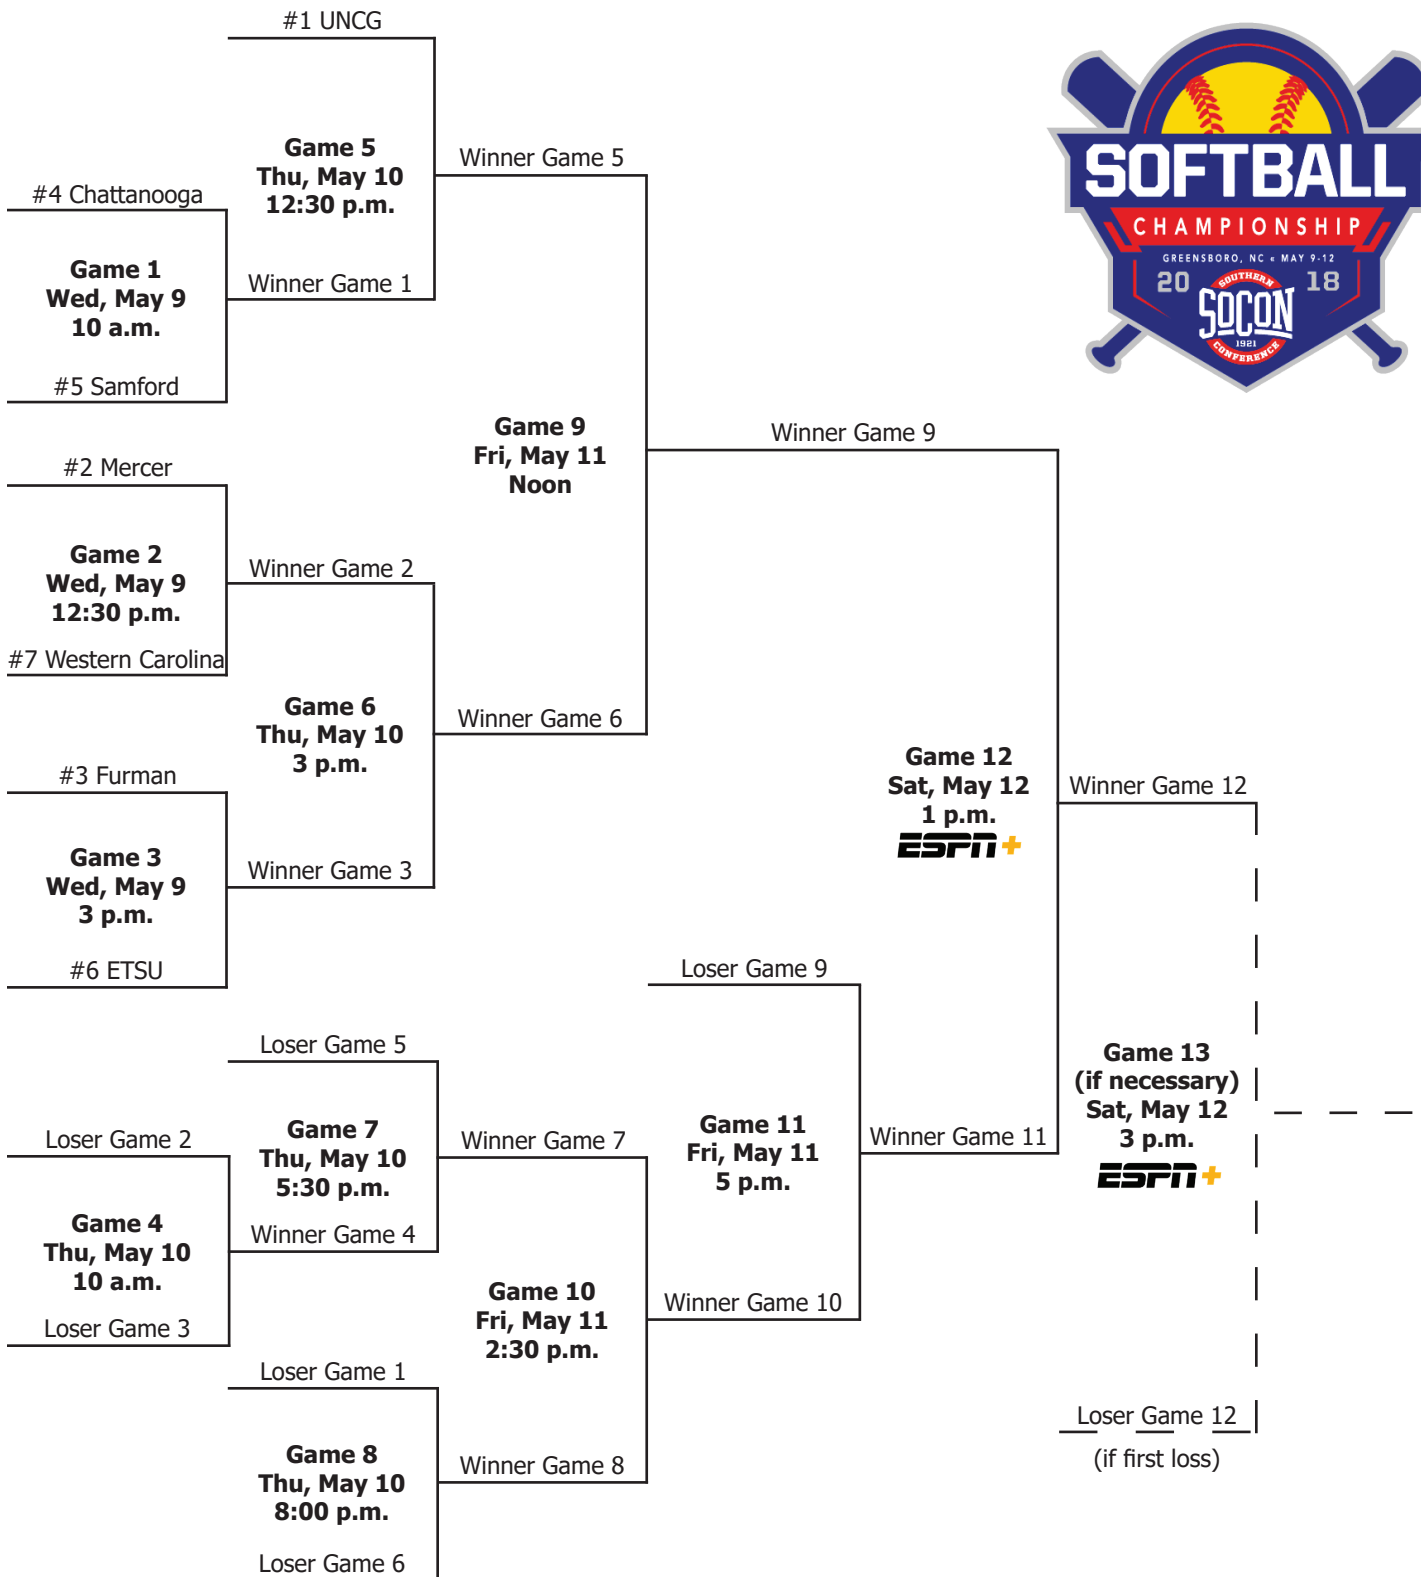

SOUTHERN CONFERENCE SOFTBALL CHAMPIONSHIP

UNCG / Greensboro, N.C. / May 9-12, 2018

Note: All times Eastern.
All games prior to the championship will be broadcast on the SoCon Digital Network.