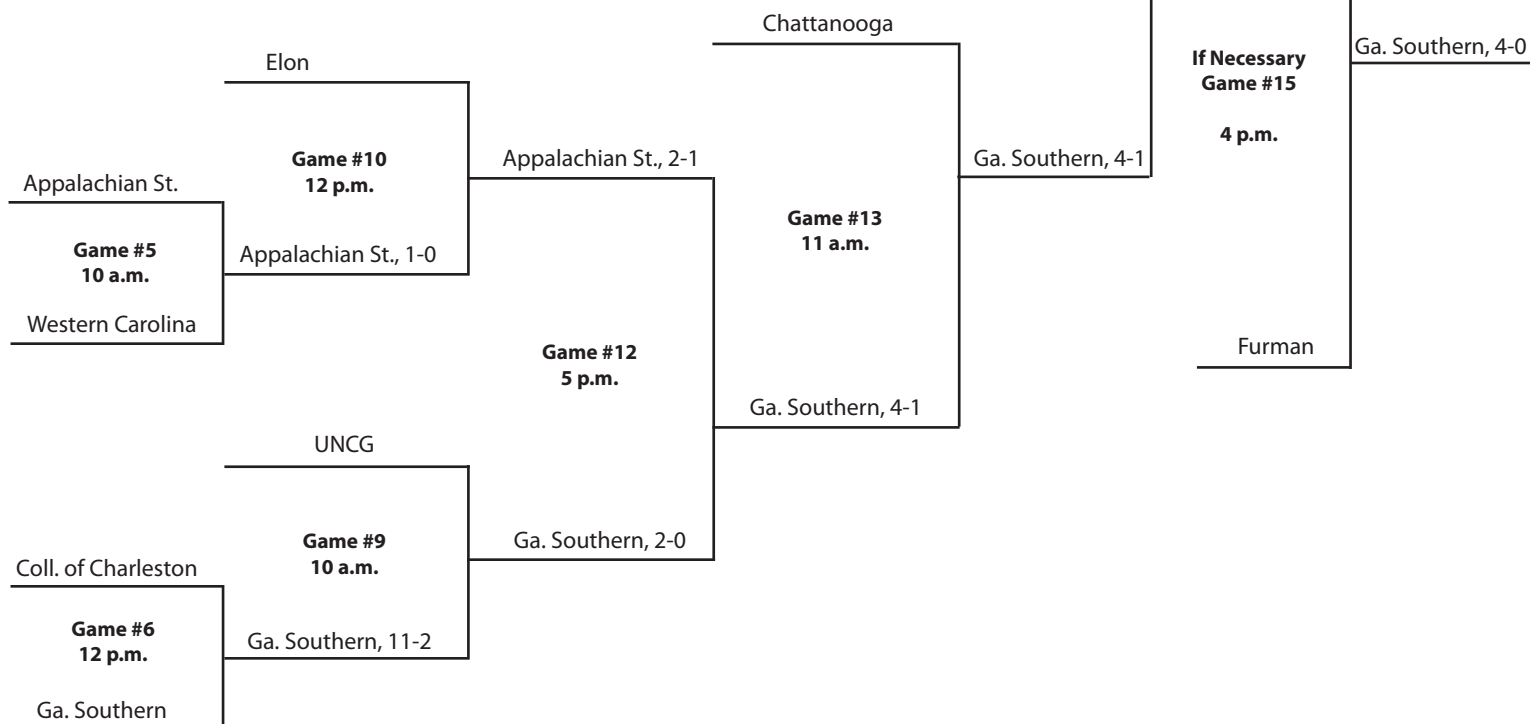

May 11

May 12

May 13