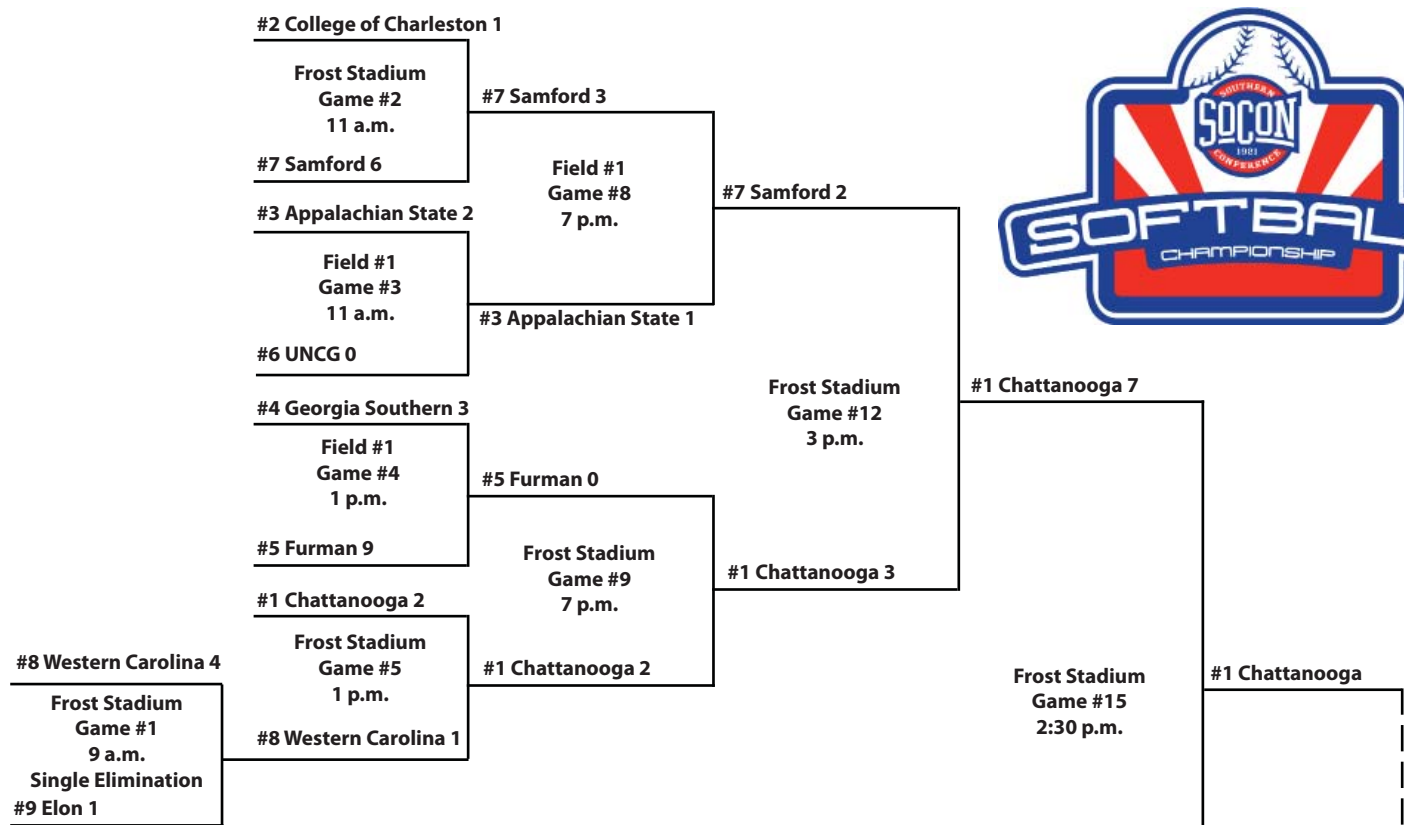

2009 Championship

Jim Frost Stadium • Chattanooga, Tenn.

May 7

May 7

May 8

May 9

May 7

May 8

May 9