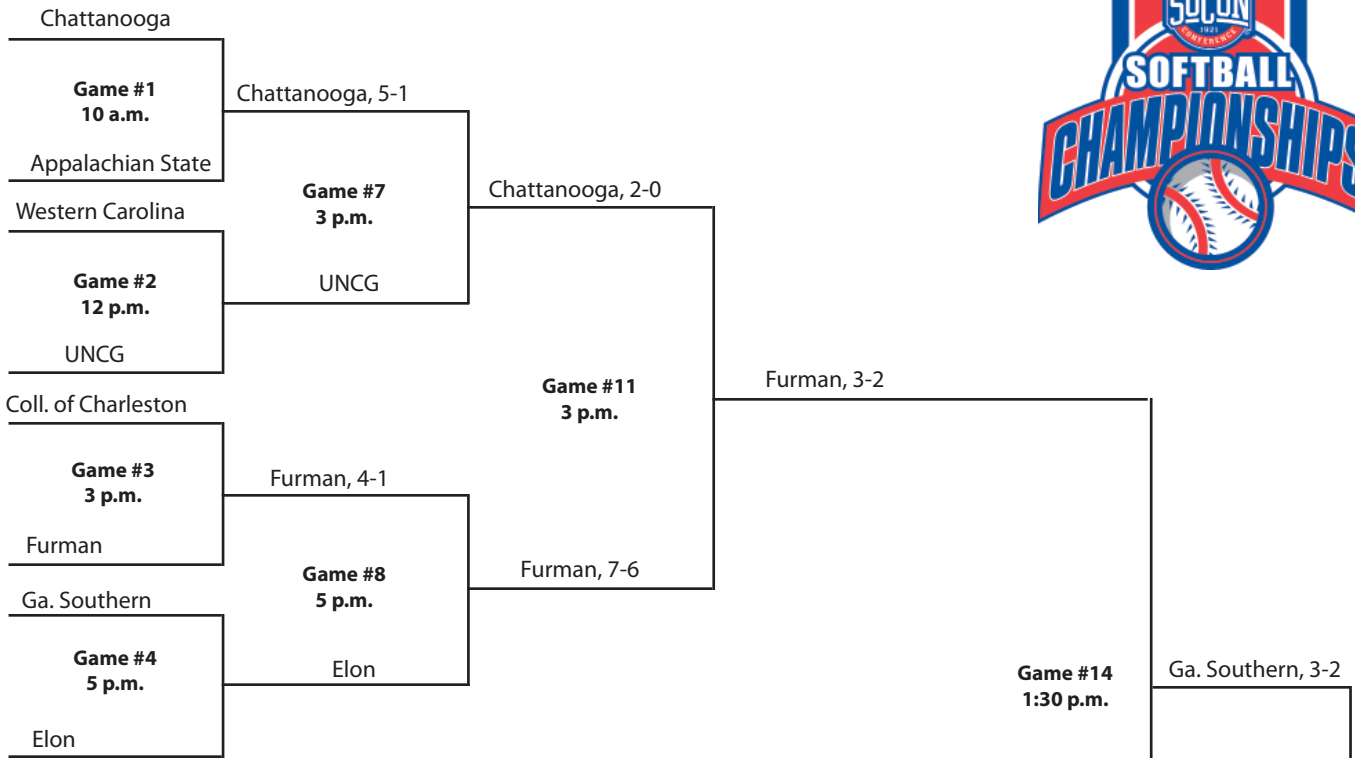

# 2006 Championship

Jim Frost Softball Complex • Chattanooga, Tenn.

**May 10**

**May 11**

**May 12**

**May 13**

**May 11**

**May 12**