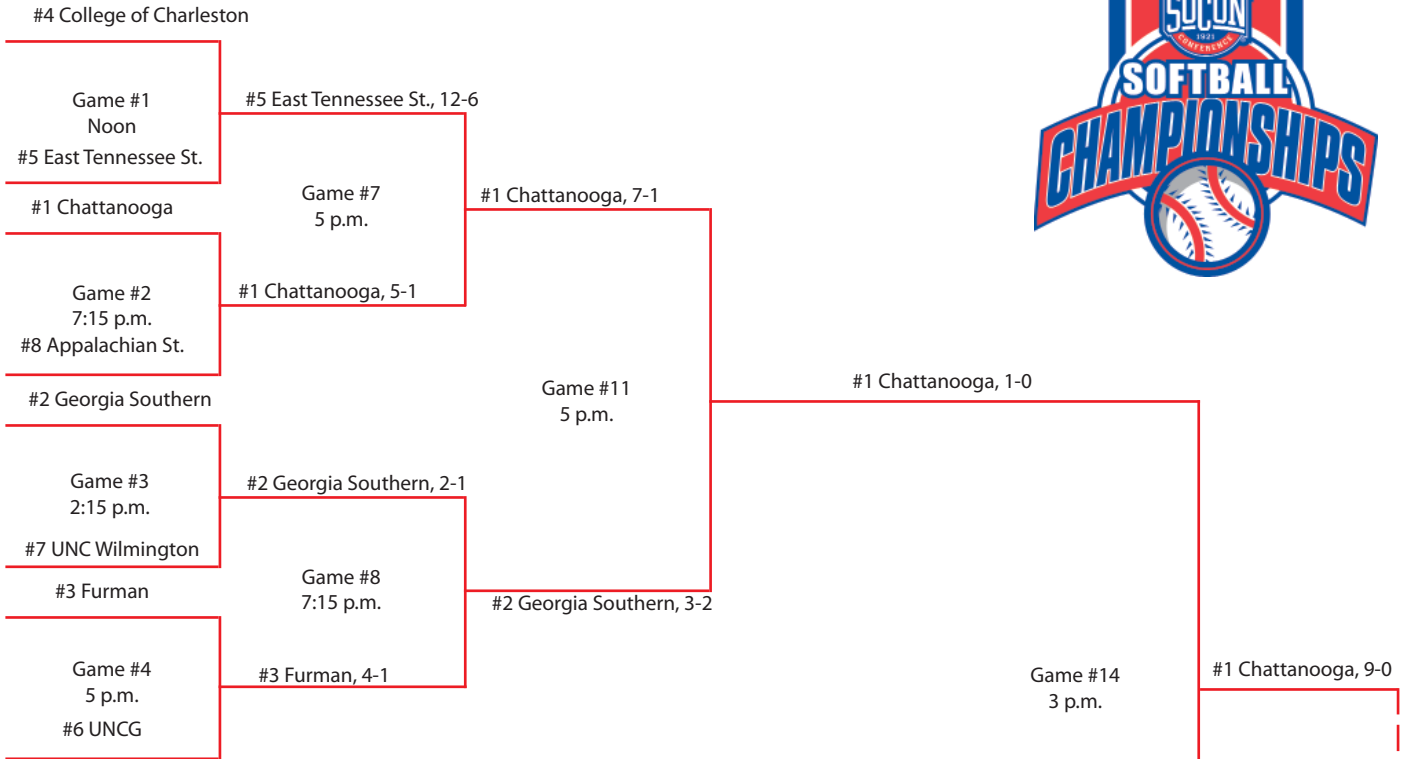

2002 Championship

May 2

May 3

May 4

May 5