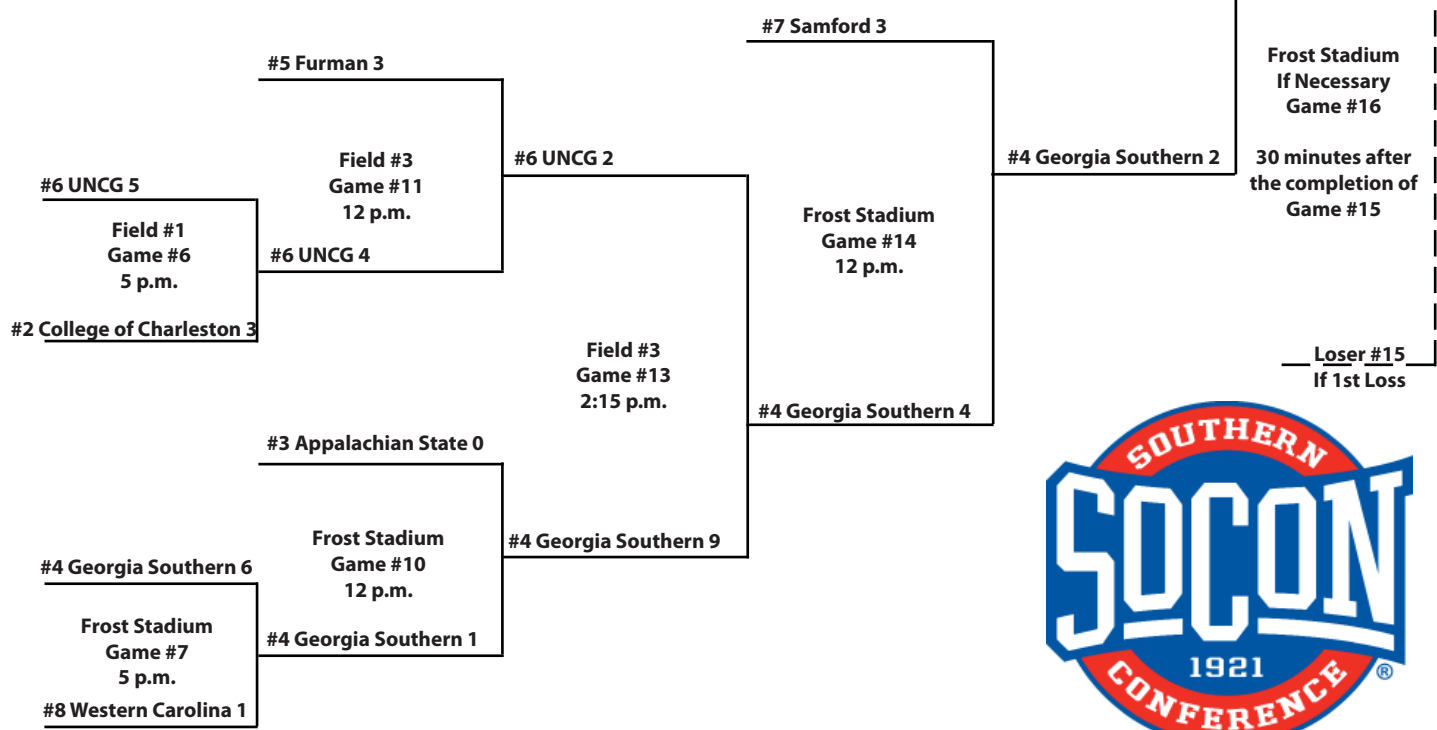

•ALL TIMES ARE EASTERN
•TIMES ARE SUBJECT TO CHANGE