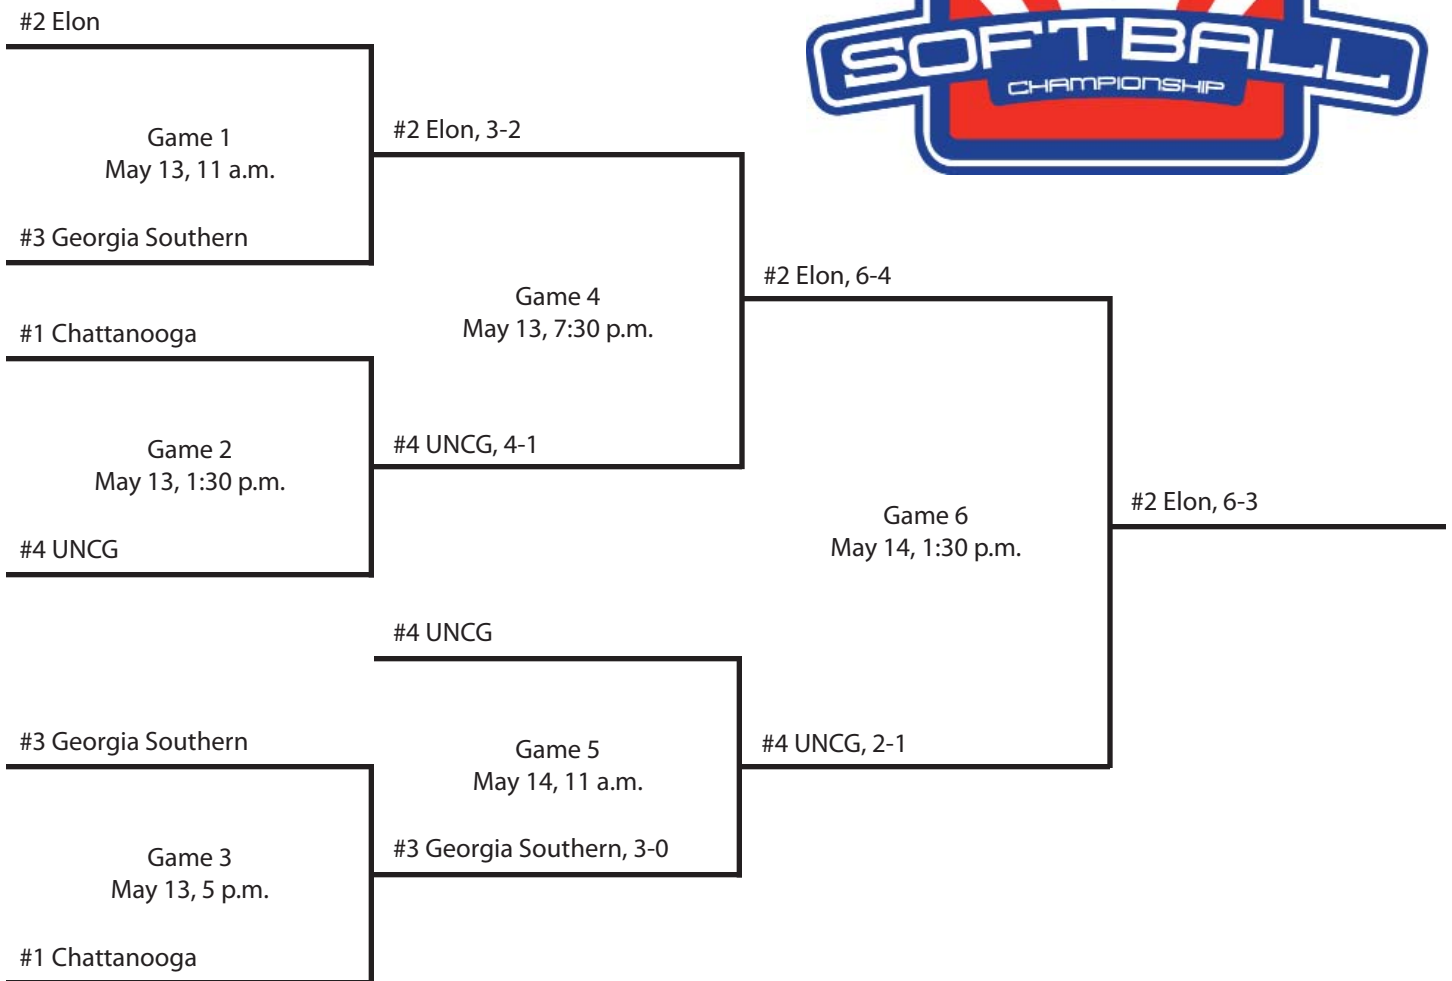

# 2010 Championship

Frost Stadium • Chattanooga, Tenn.