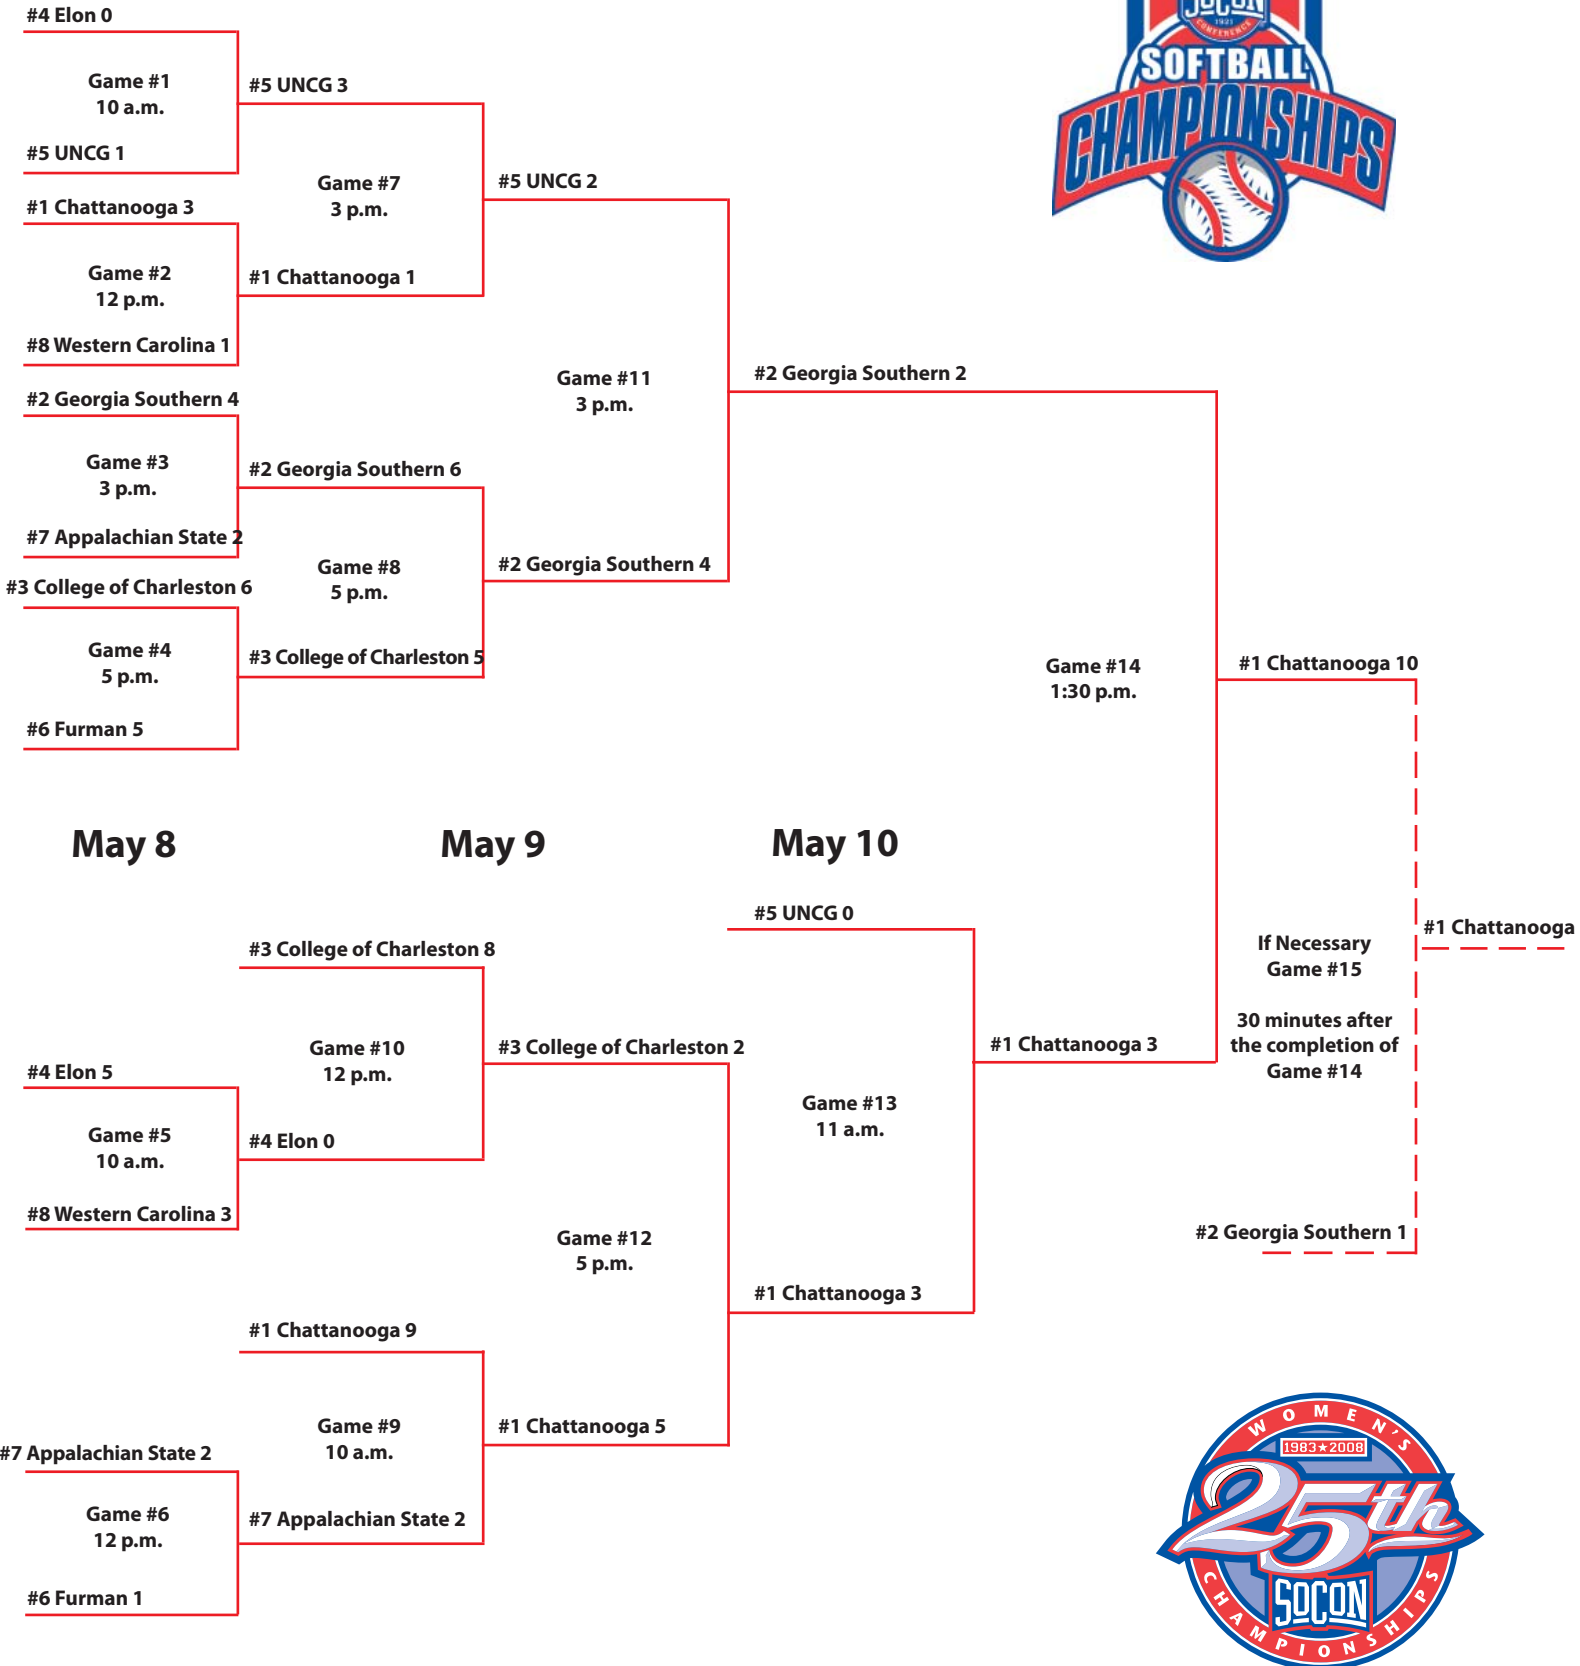

2008 Championship

Patriots Point Athletic Complex • Mt. Pleasant, S.C.

May 7

May 8

May 9

May 10