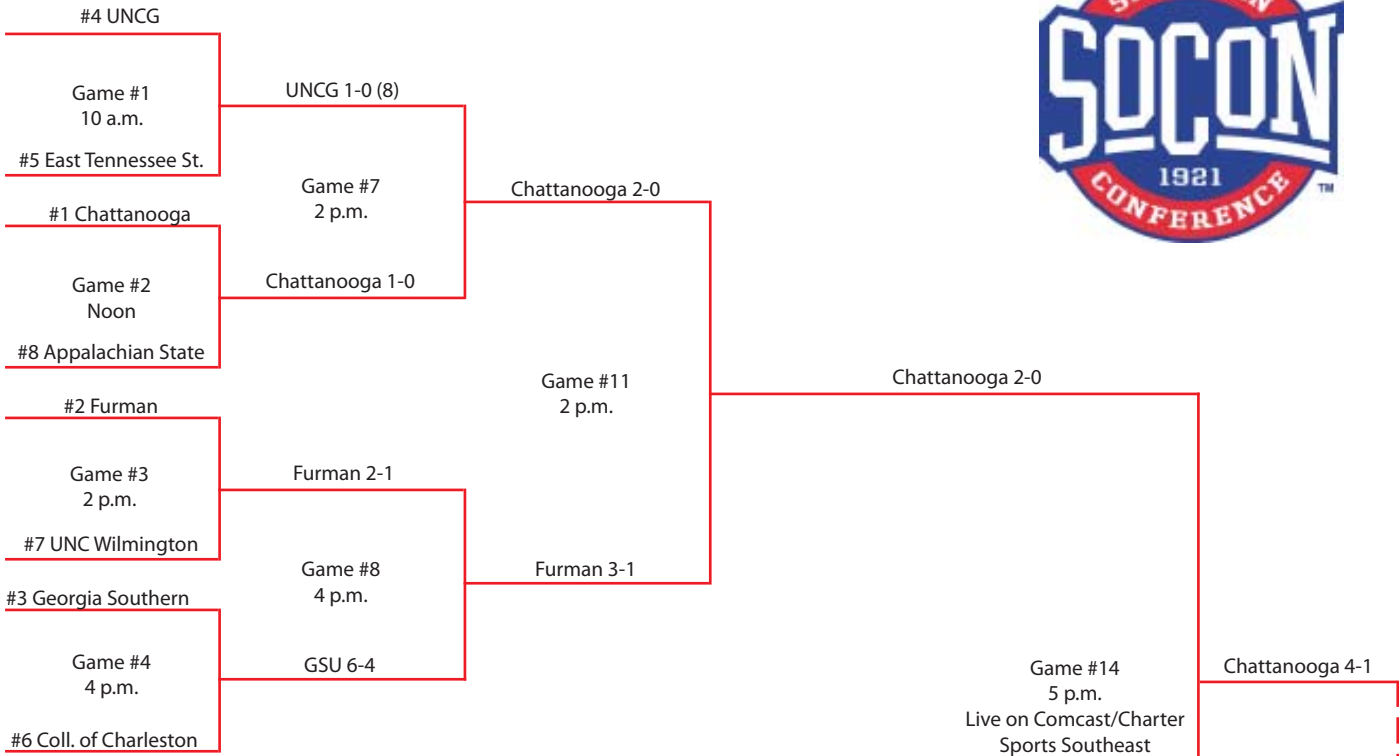

2001 Championship

May 3

May 4

May 5

May 6