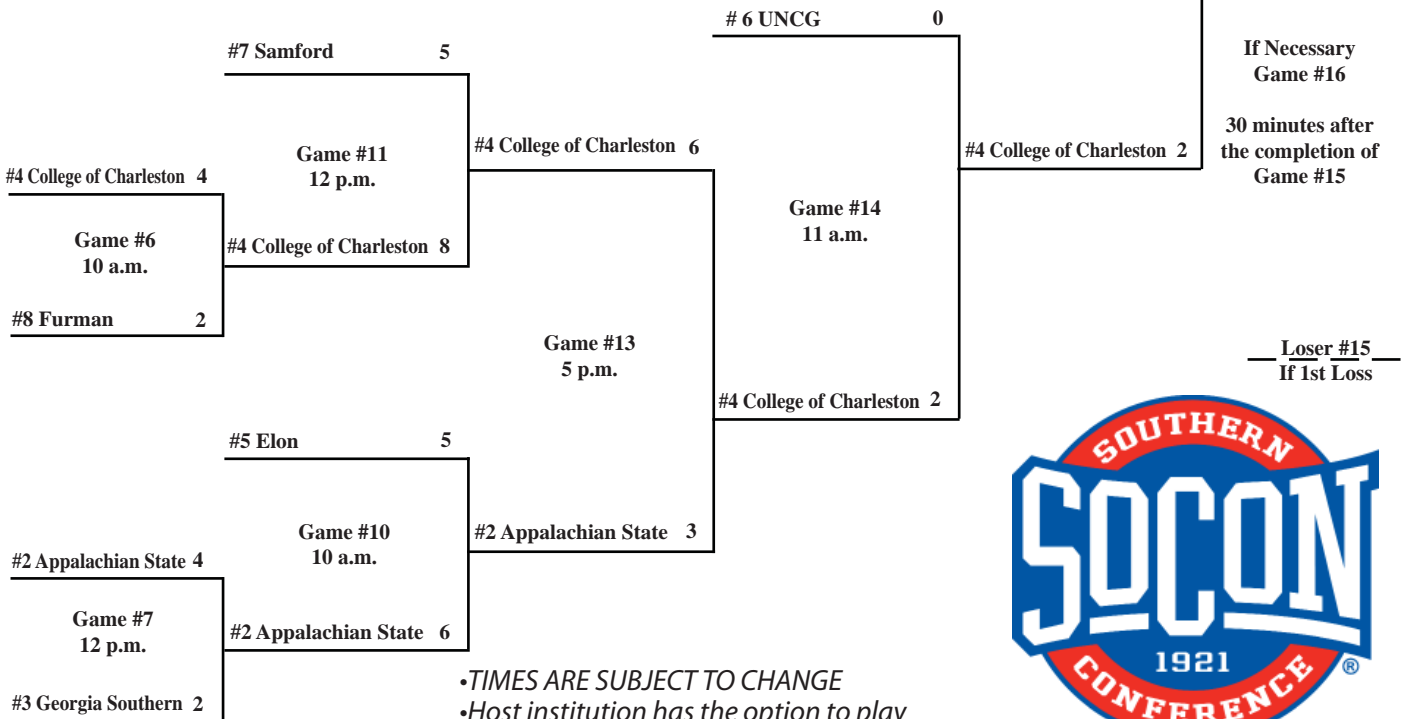

May 12

May 13

May 14

•TIMES ARE SUBJECT TO CHANGE
•Host institution has the option to play
in the 7 p.m. slot on May 11.