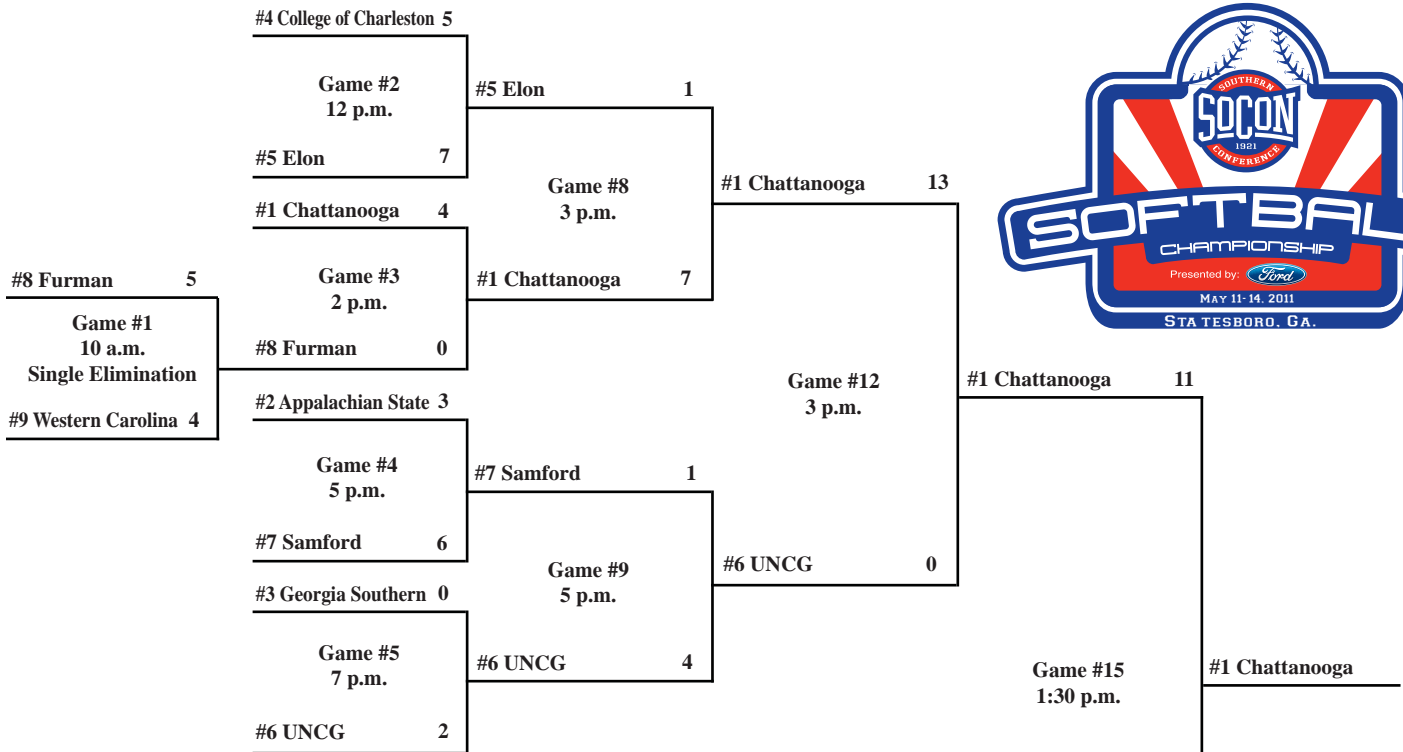

2011 Championship

Eagle Field at the Softball Complex • Statesboro, Ga.

May 11

May 12

May 13

May 14