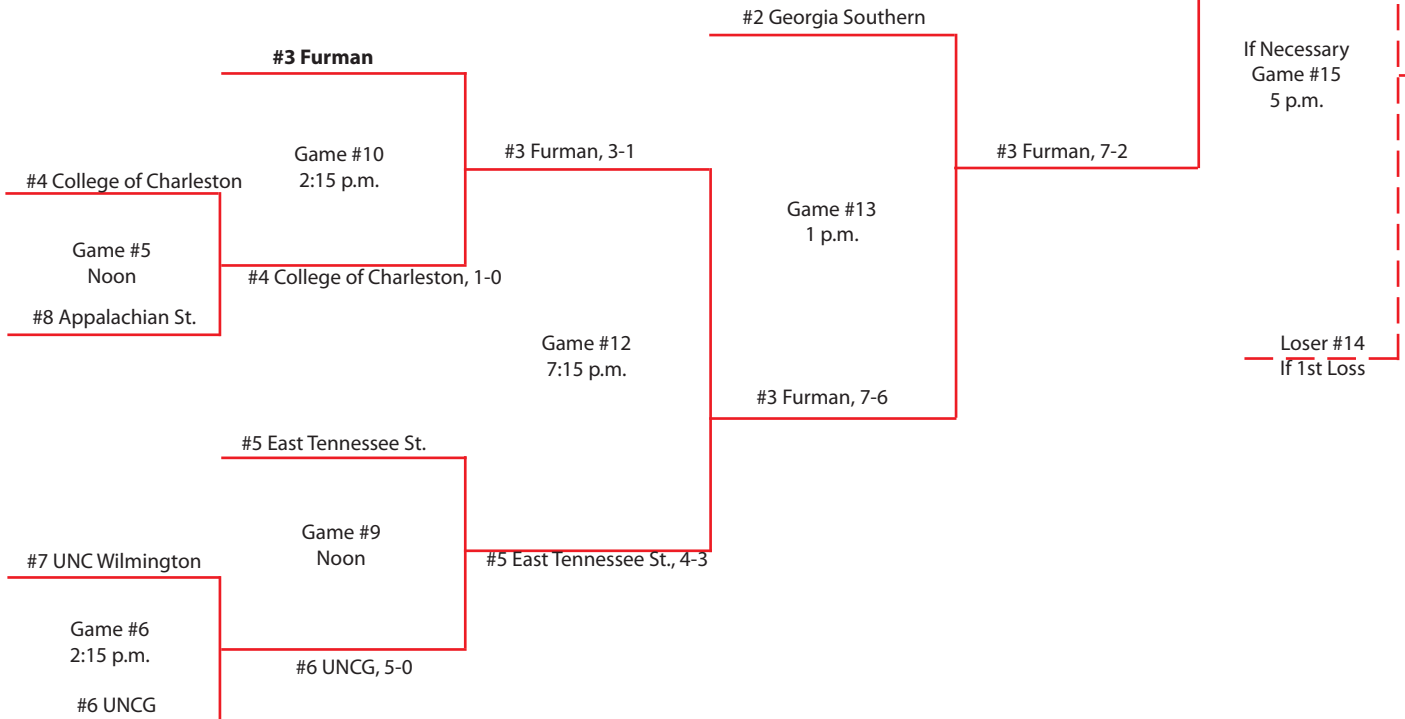

May 3

May 4

May 5