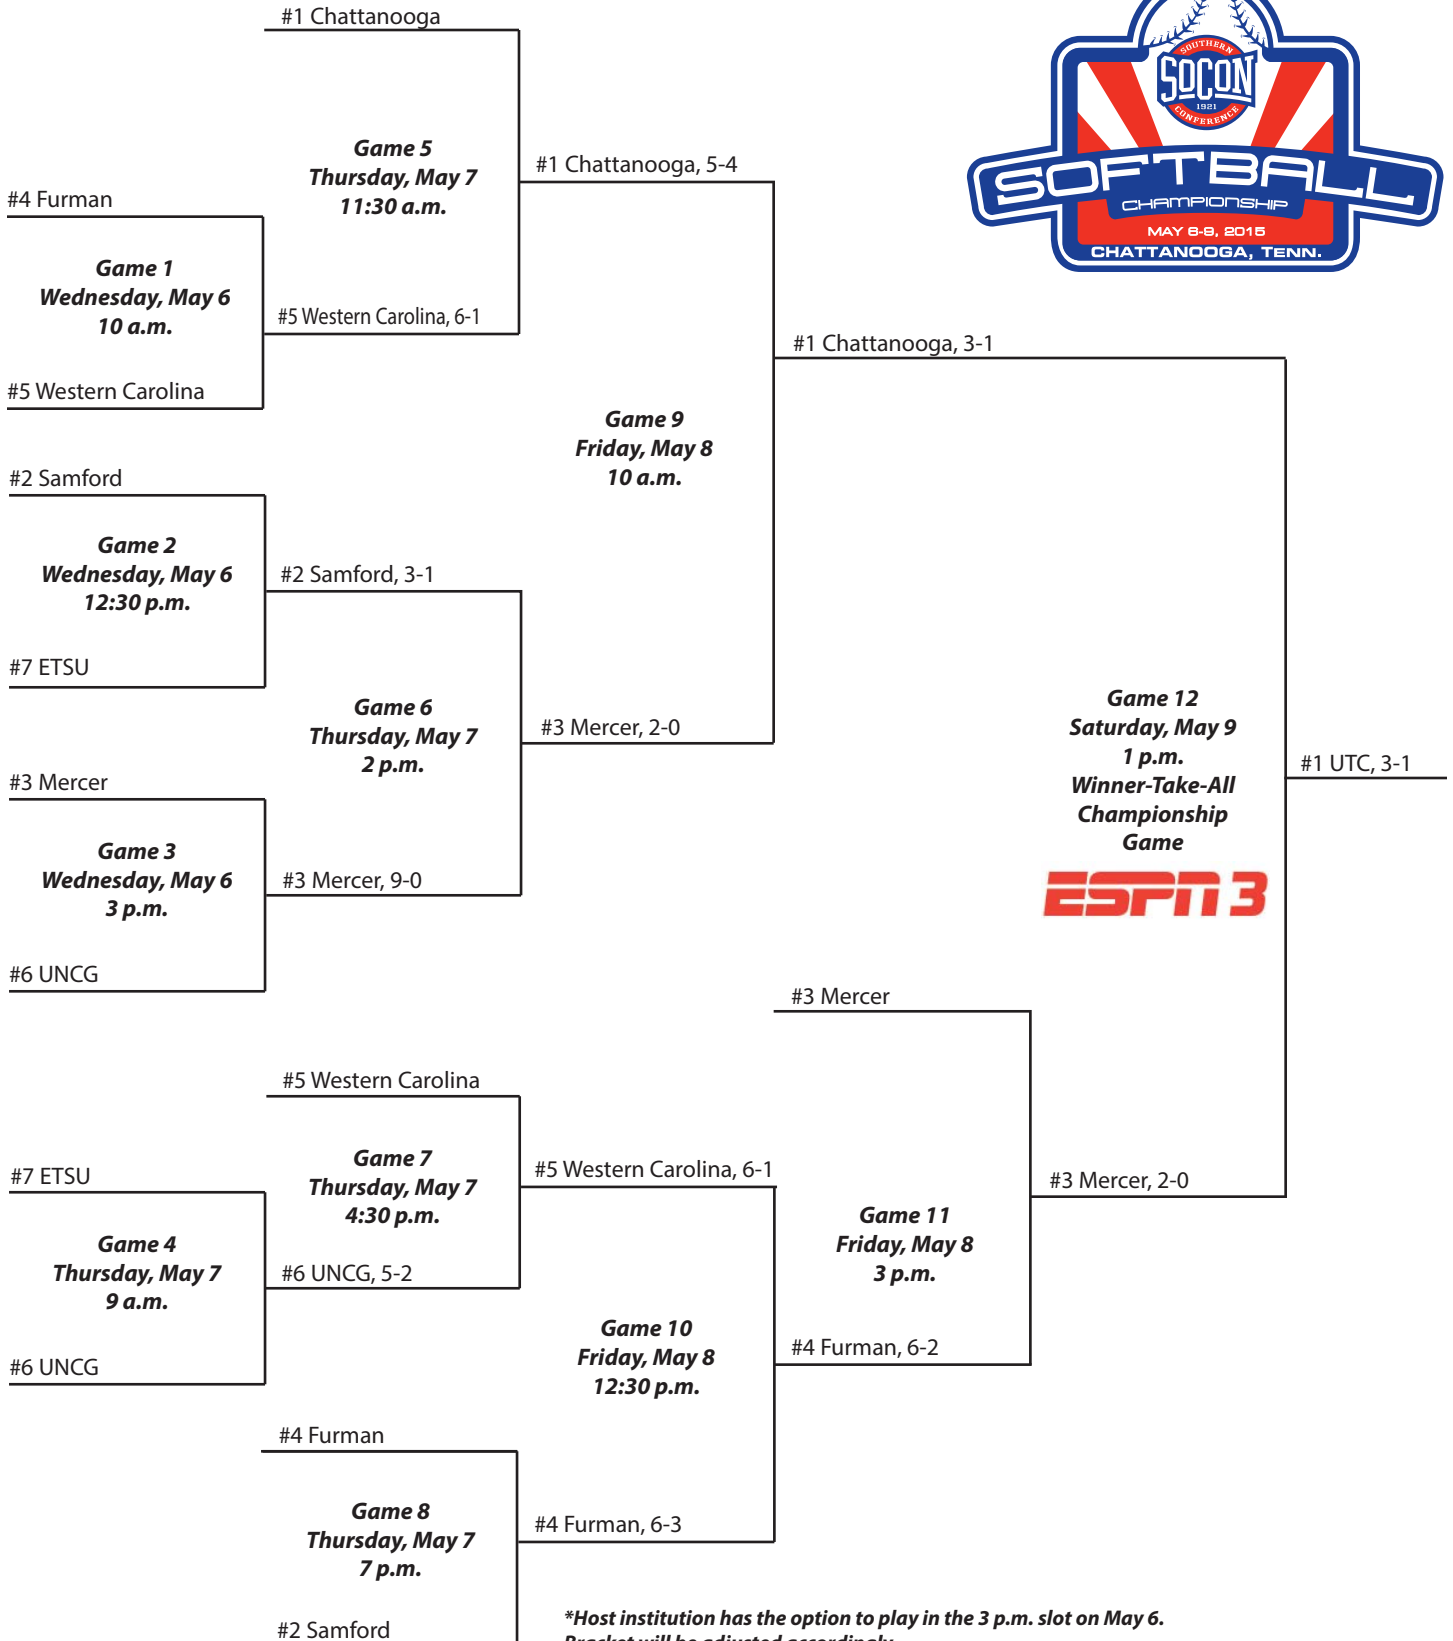

2015 Championship

Jim Frost Softball Complex • Chattanooga, Tenn.

*Host institution has the option to play in the 3 p.m. slot on May 6. Bracket will be adjusted accordingly.

*All times are Eastern