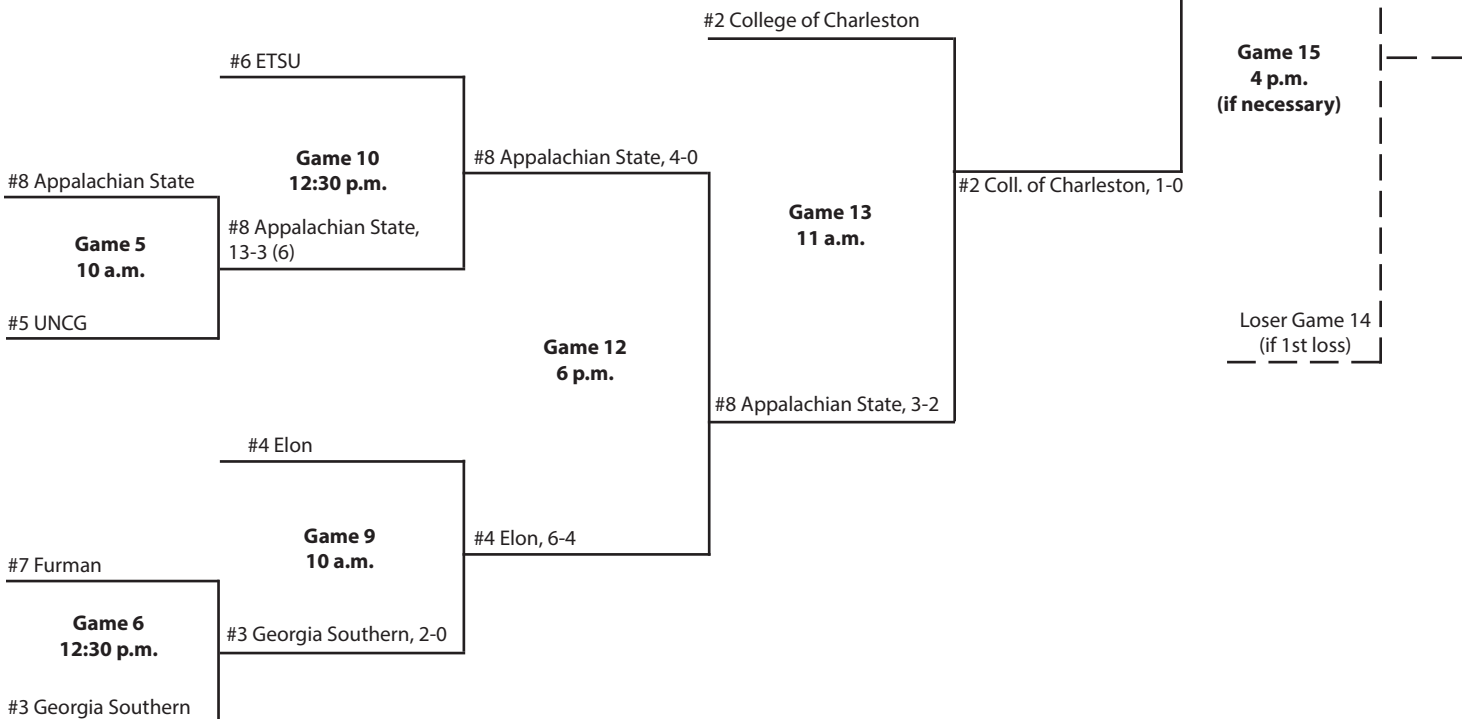

May 14

May 15

May 16