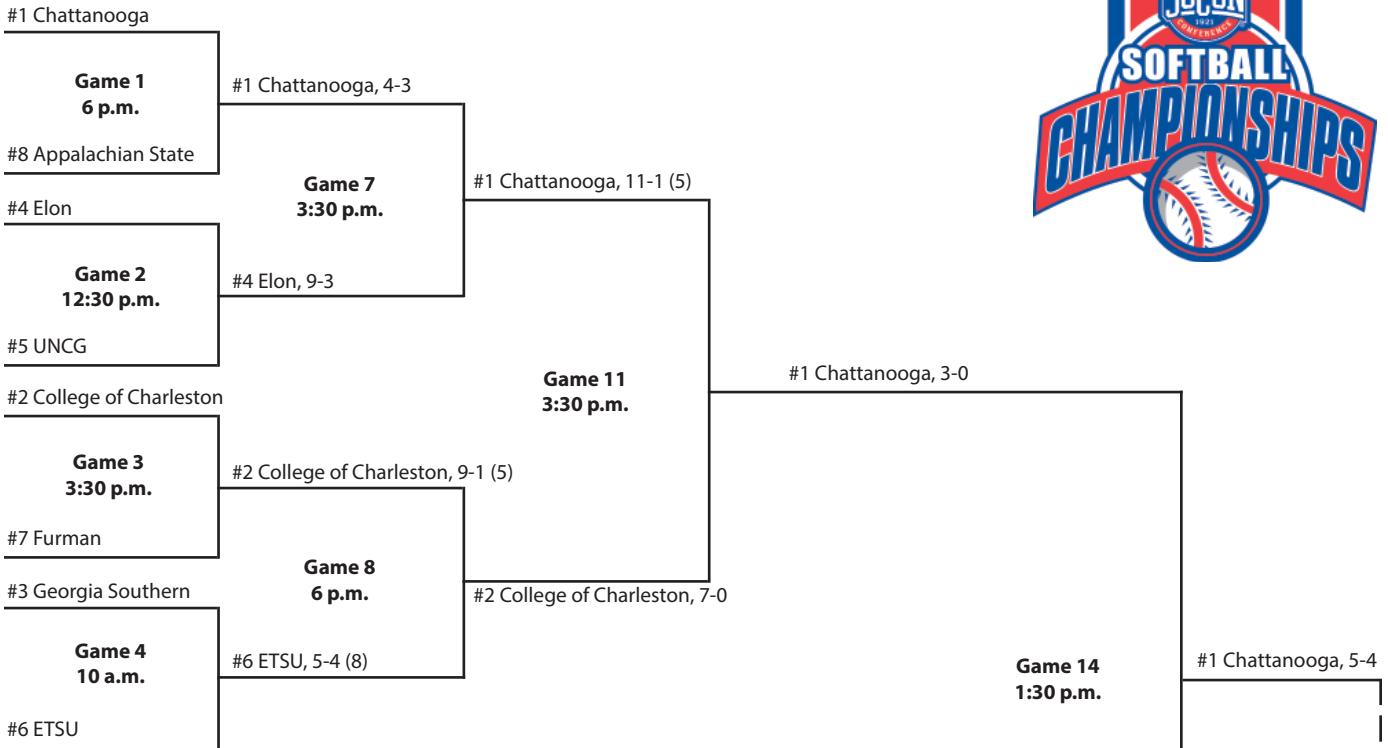

2004 Championship

Jim Frost Stadium • Chattanooga, Tenn.

May 13

May 14

May 15

May 16