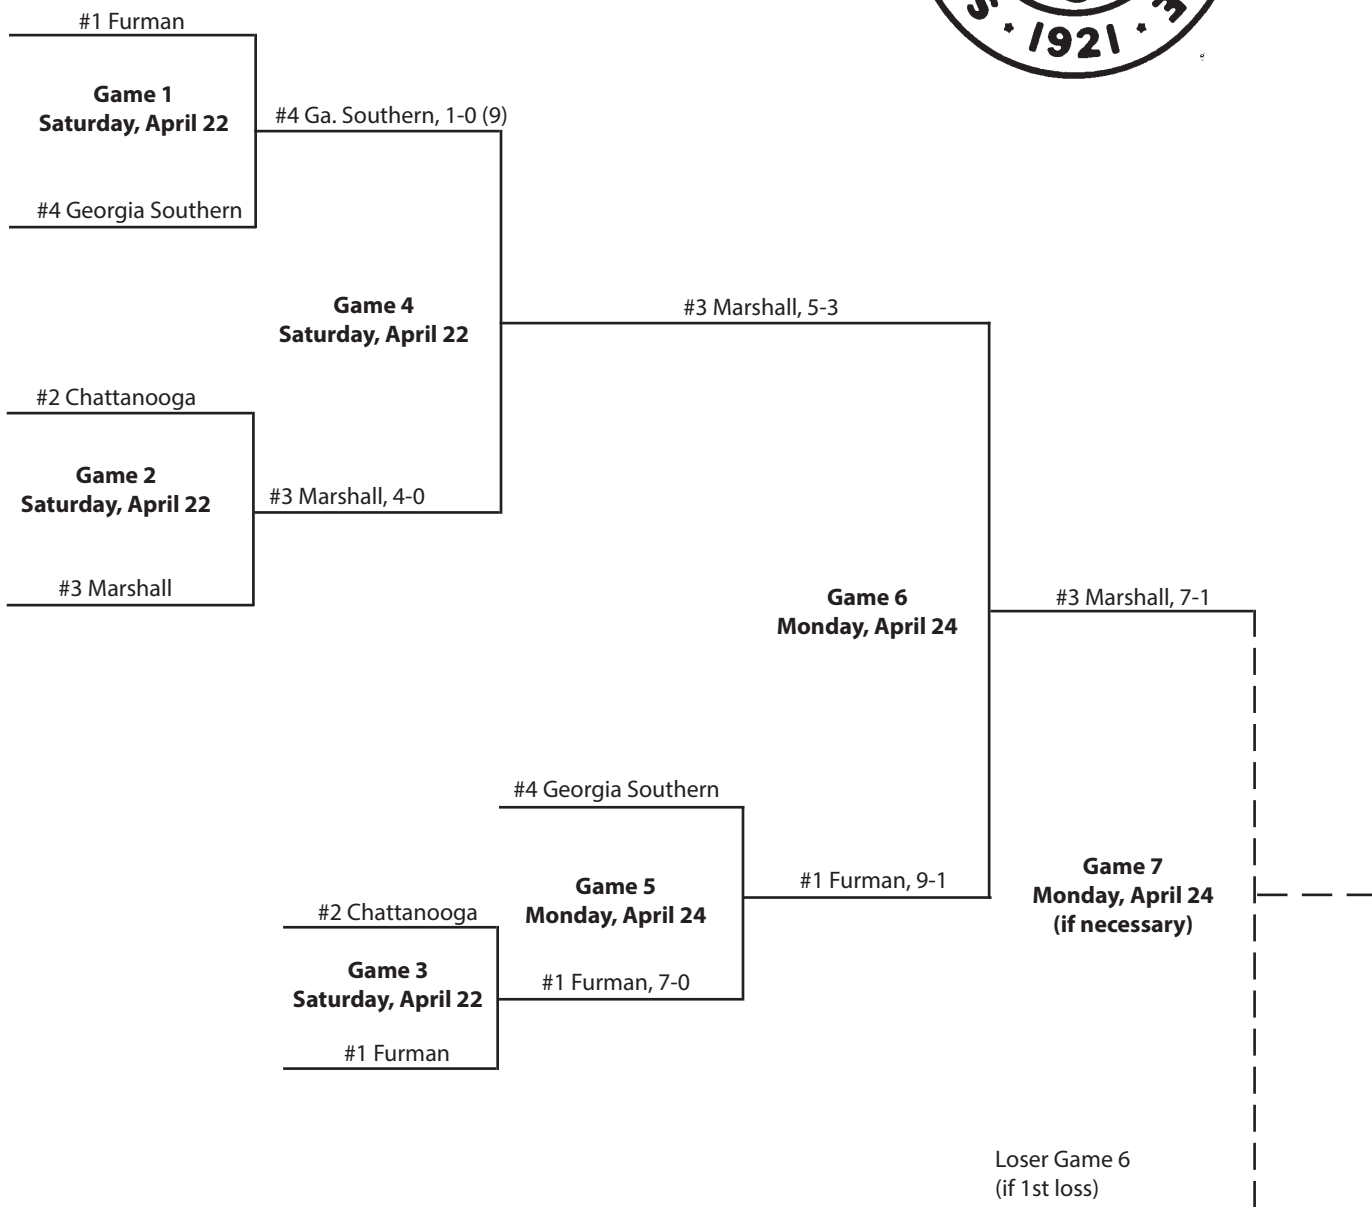

1995 Championship

Greenville, S.C.