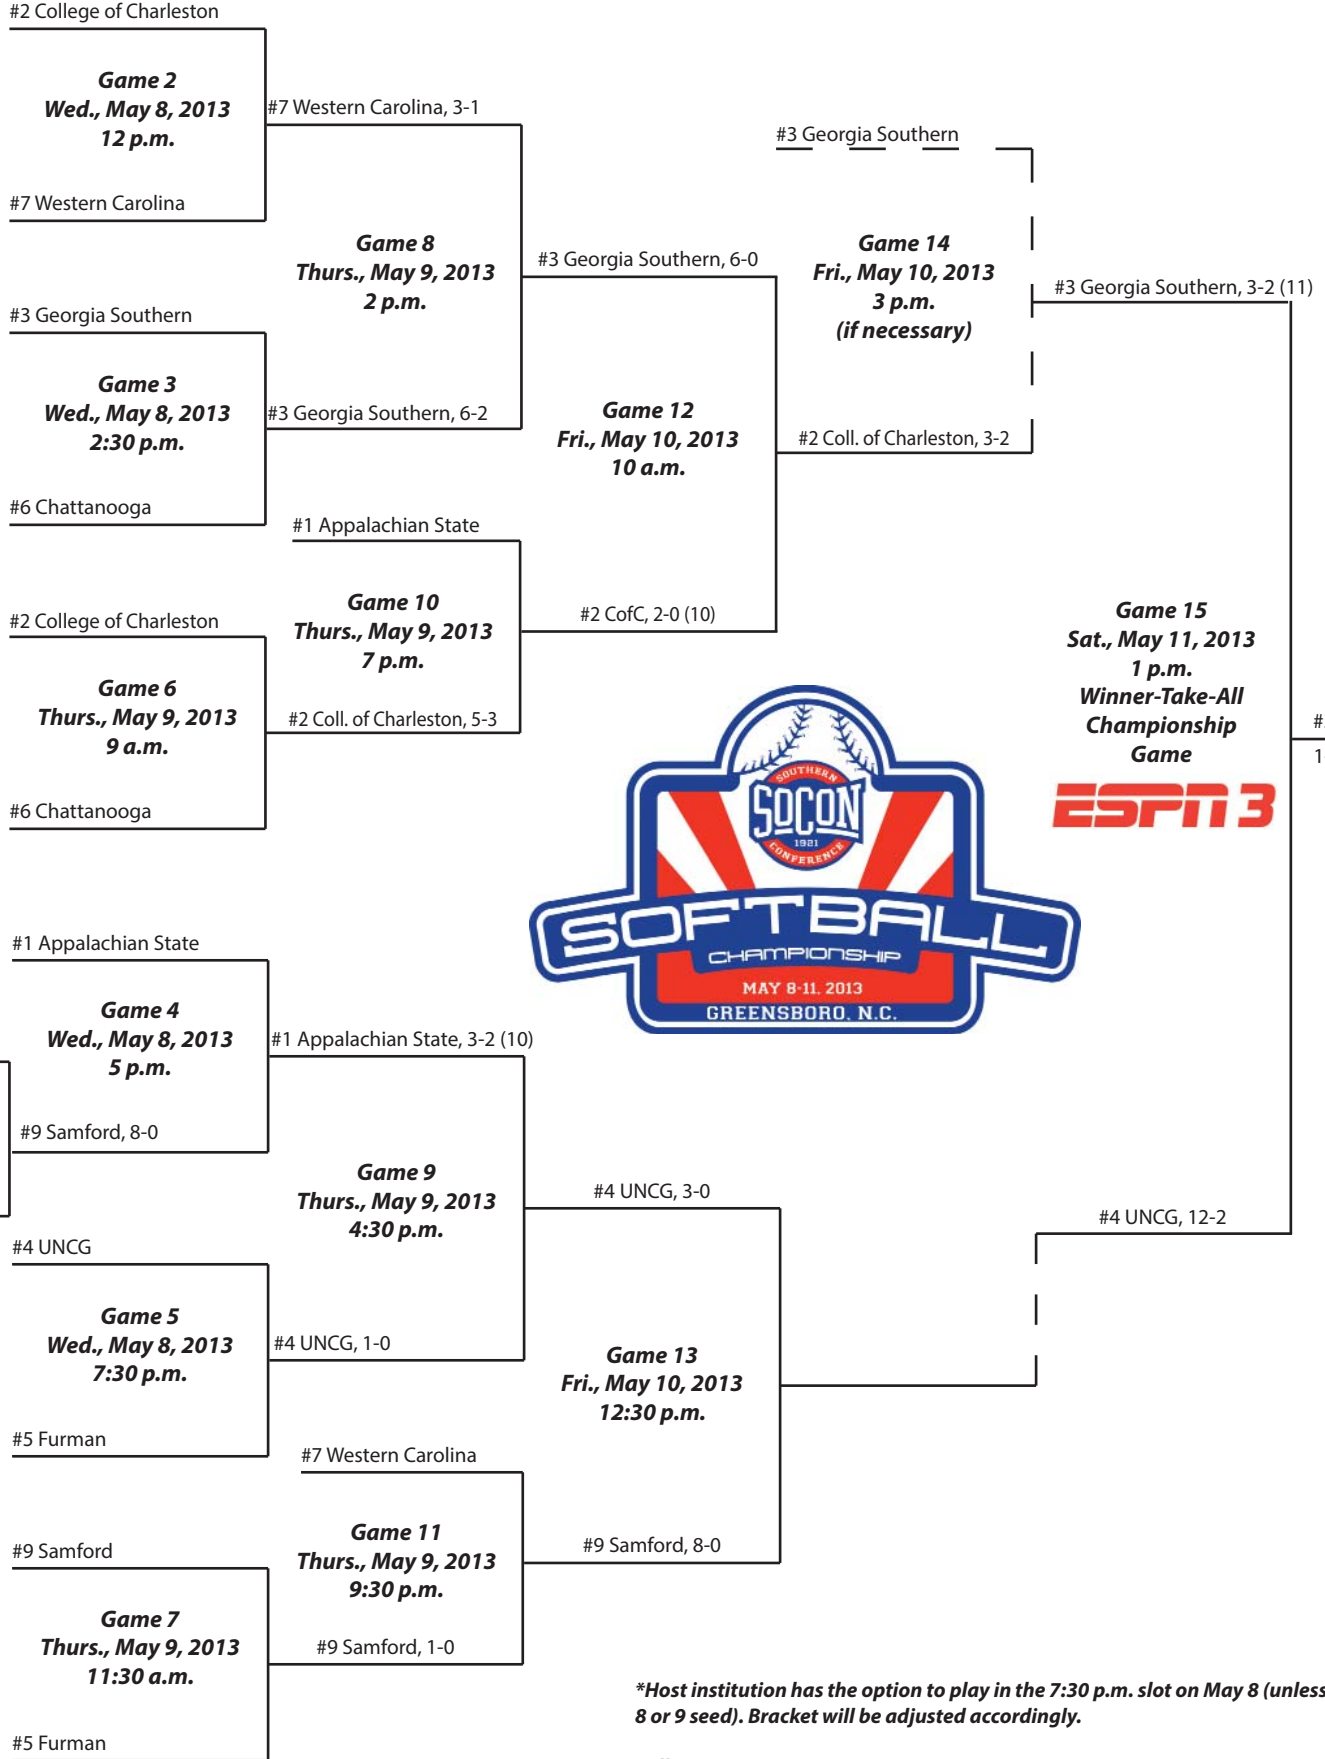

2013 Championship

UNCG Softball Stadium • Greensboro, N.C.

*Host institution has the option to play in the 7:30 p.m. slot on May 8 (unless the 8 or 9 seed). Bracket will be adjusted accordingly.

*All times are Eastern