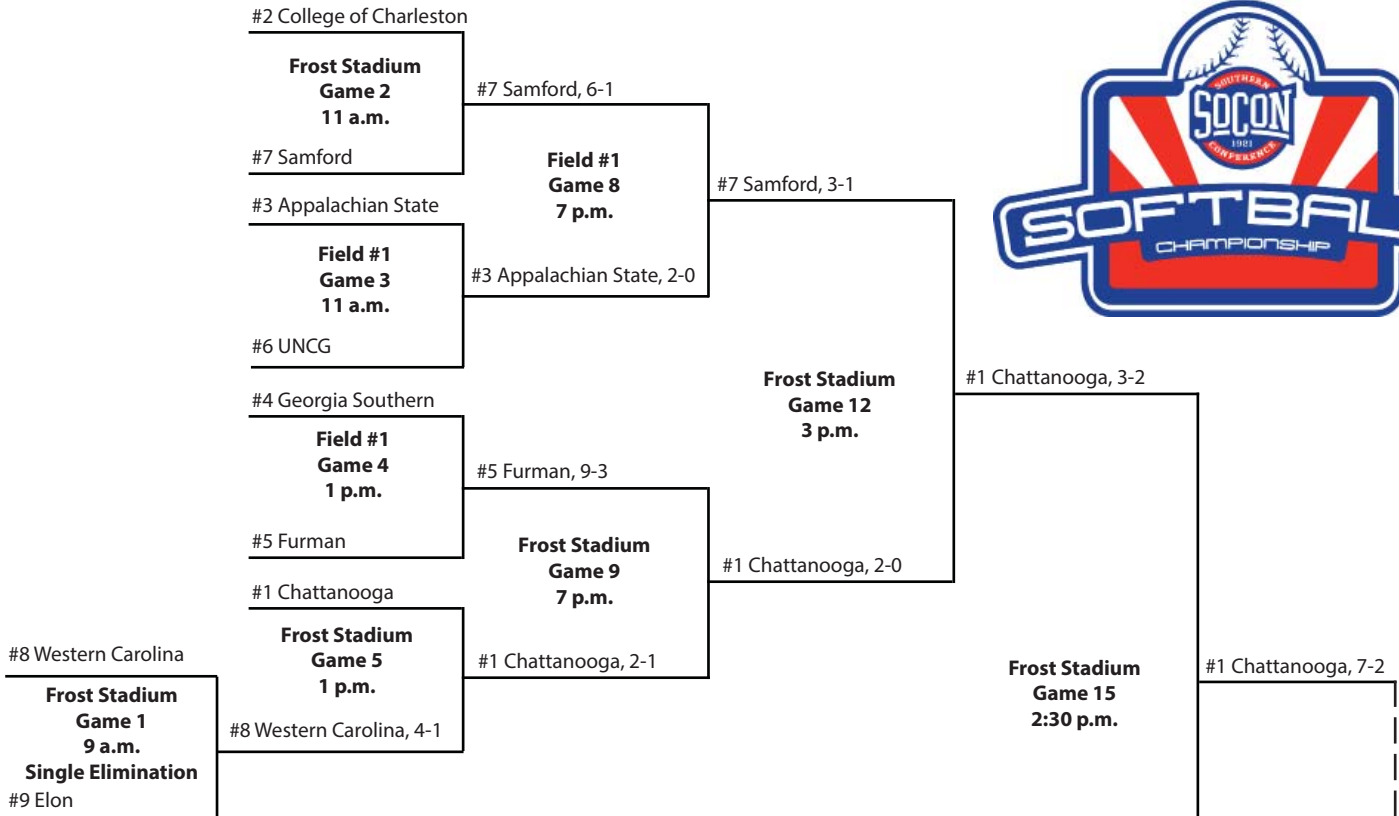

2009 Championship

Jim Frost Softball Complex • Chattanooga, Tenn.

May 7

May 7

May 8

May 9

May 7

May 8

May 9