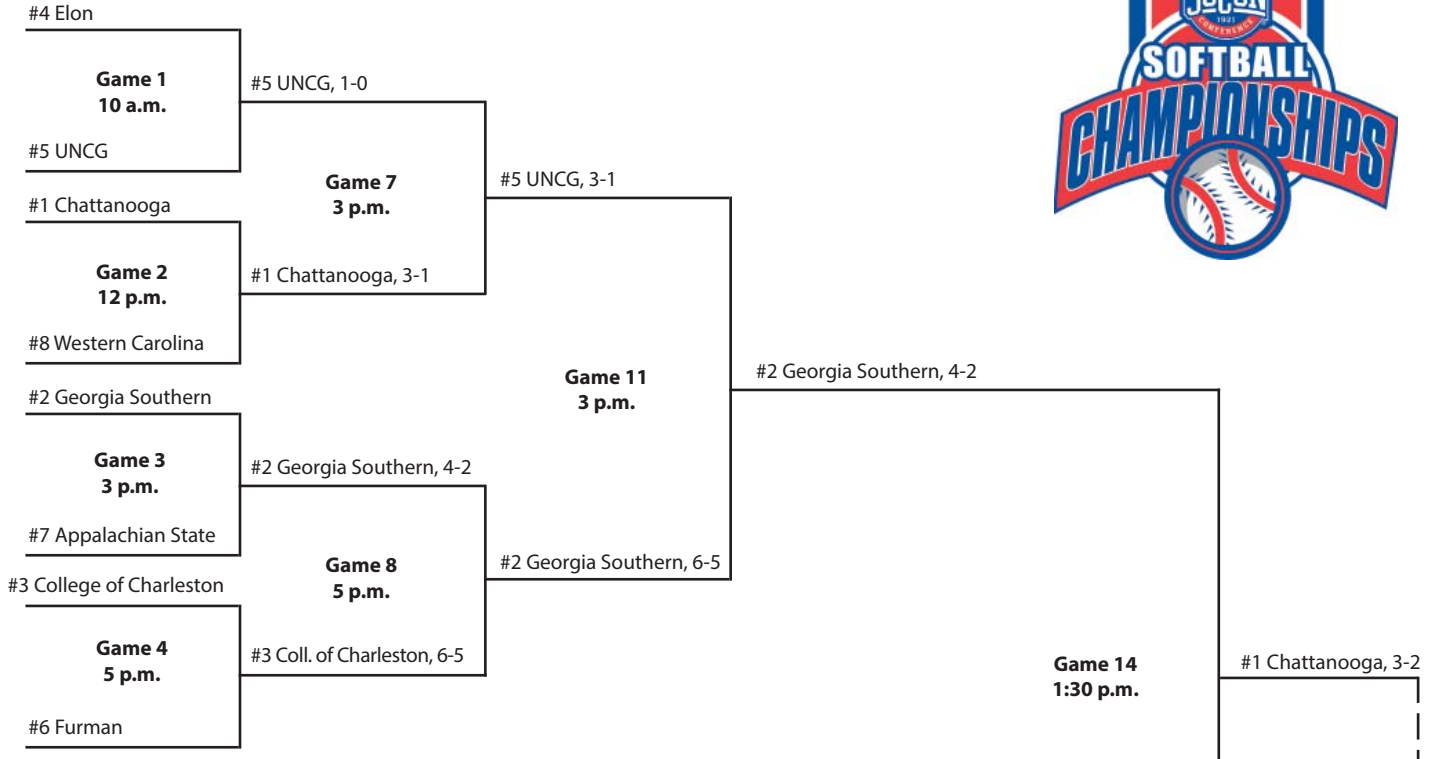

2008 Championship

Patriots Point Athletic Complex • Mt. Pleasant, S.C.

May 7

May 8

May 9

May 10