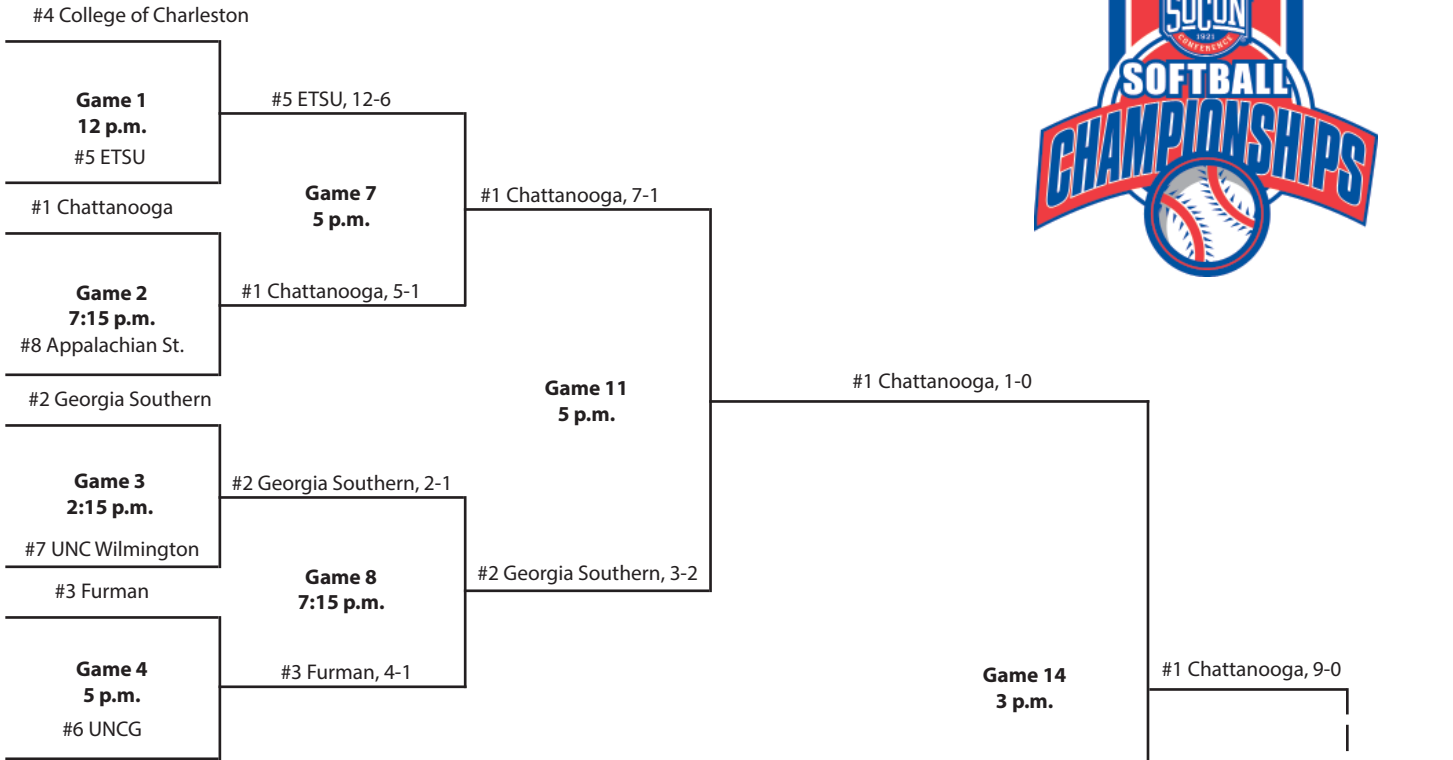

2002 Championship

Chattanooga, Tenn.

May 2

May 3

May 4

May 5