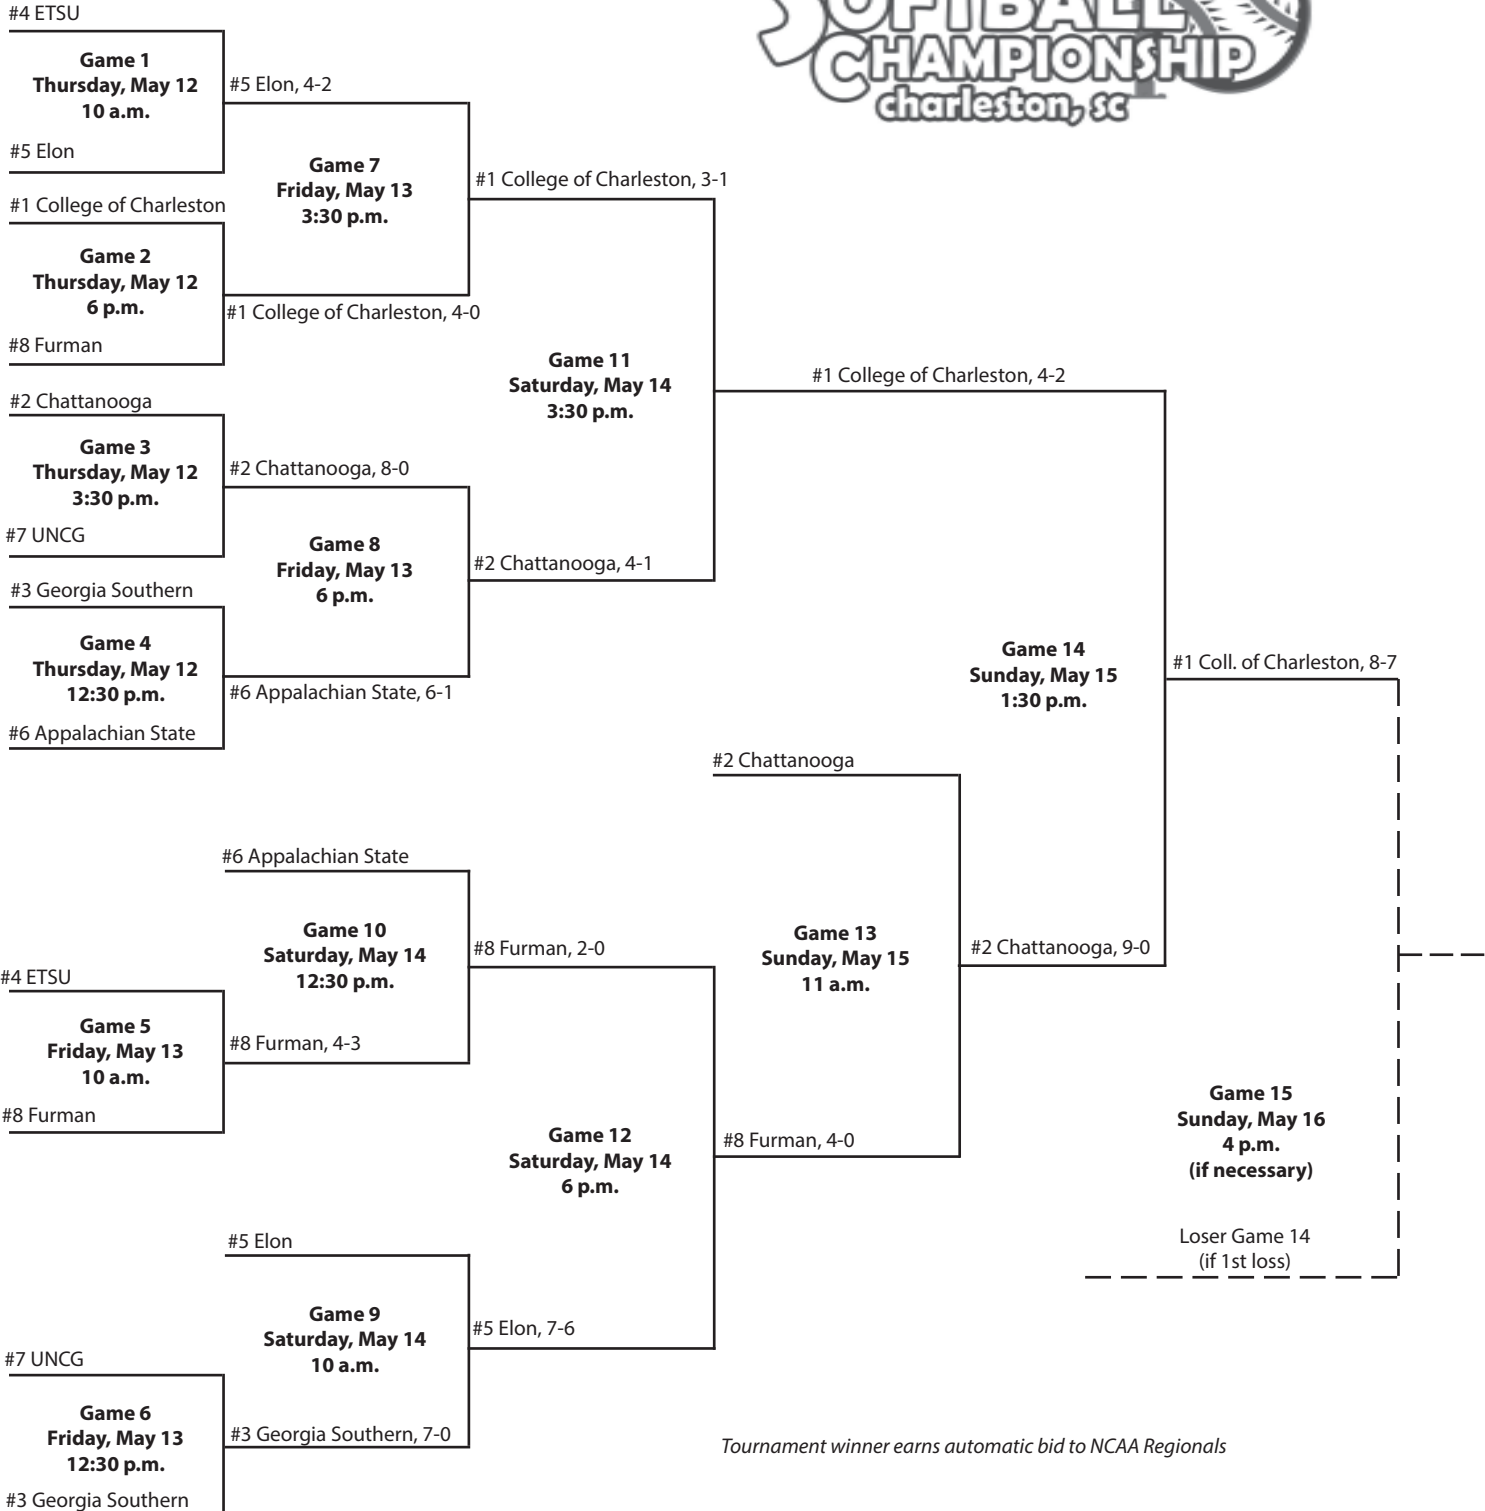

#2 College of Charleston

Game 6
12 p.m.

#3 Ga. Southern, 11-2

#3 Georgia Southern

TIMES ARE SUBJECT TO CHANGE

2005 Championship

Patriots Point Athletic Complex • Charleston, S.C.

Tournament winner earns automatic bid to NCAA Regionals