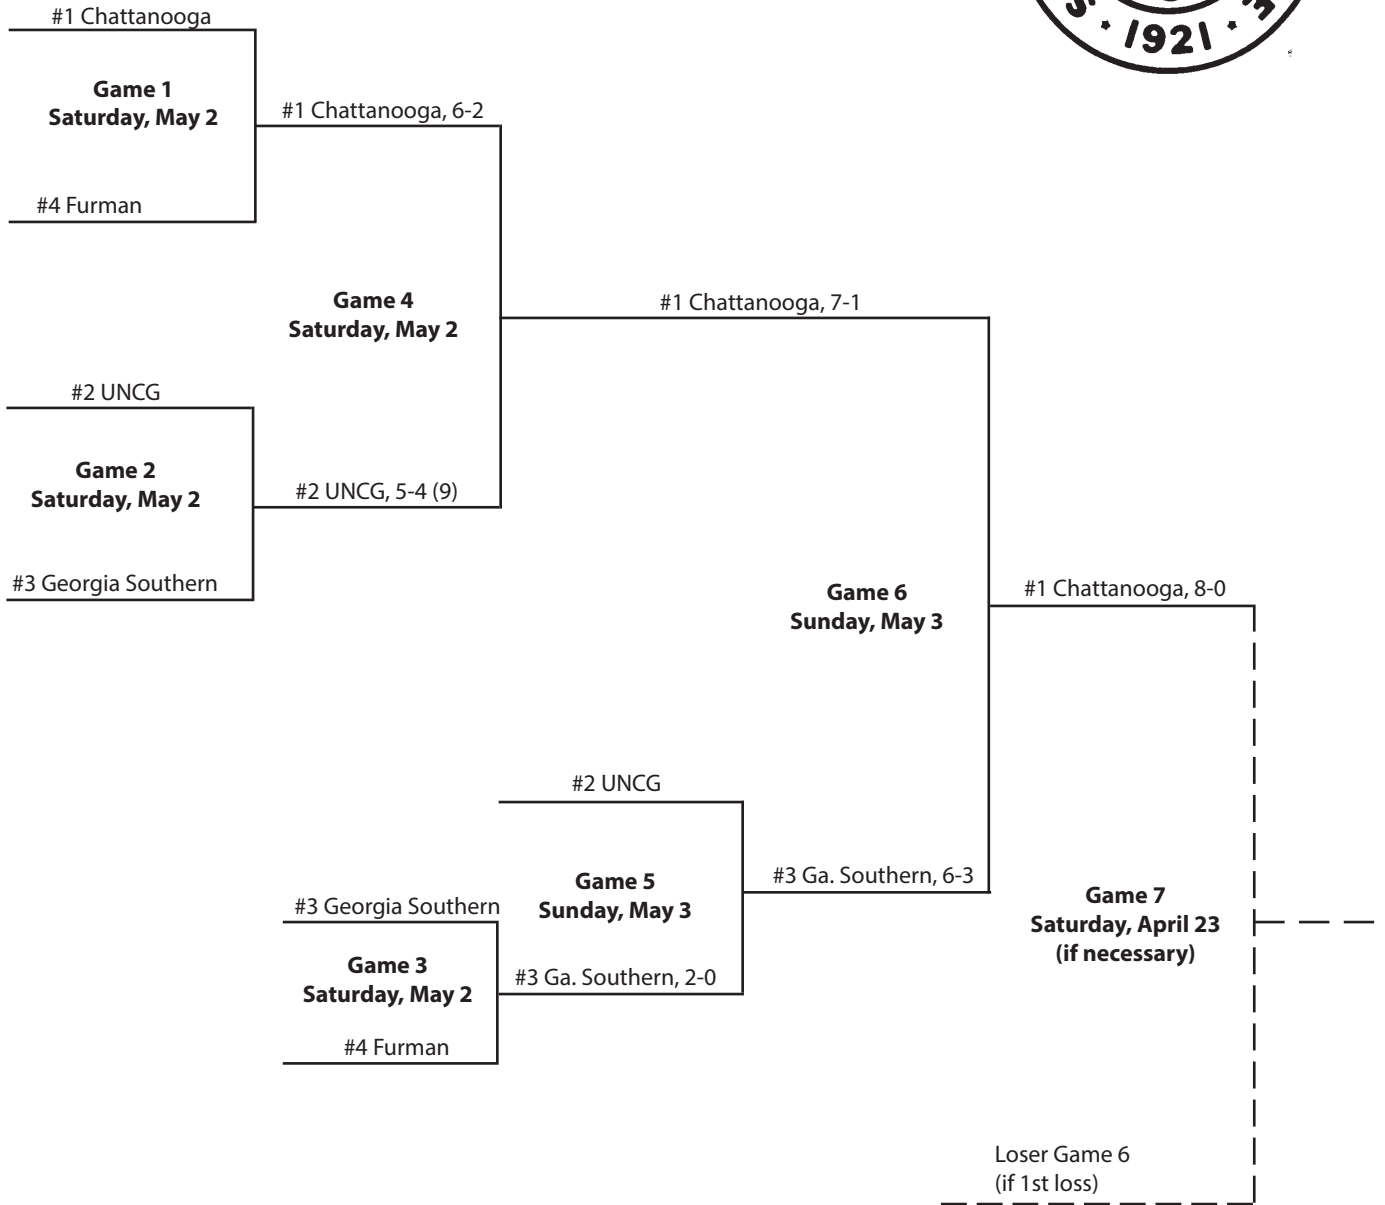

Game 4
Sunday, May 2

#5 Furman

#5 Furman, 4-3

Game 9
Monday, May 3
(if necessary)

Loser Game 8
(if 1st loss)

1998 Championship

Chattanooga, Tenn.

1997 Championship