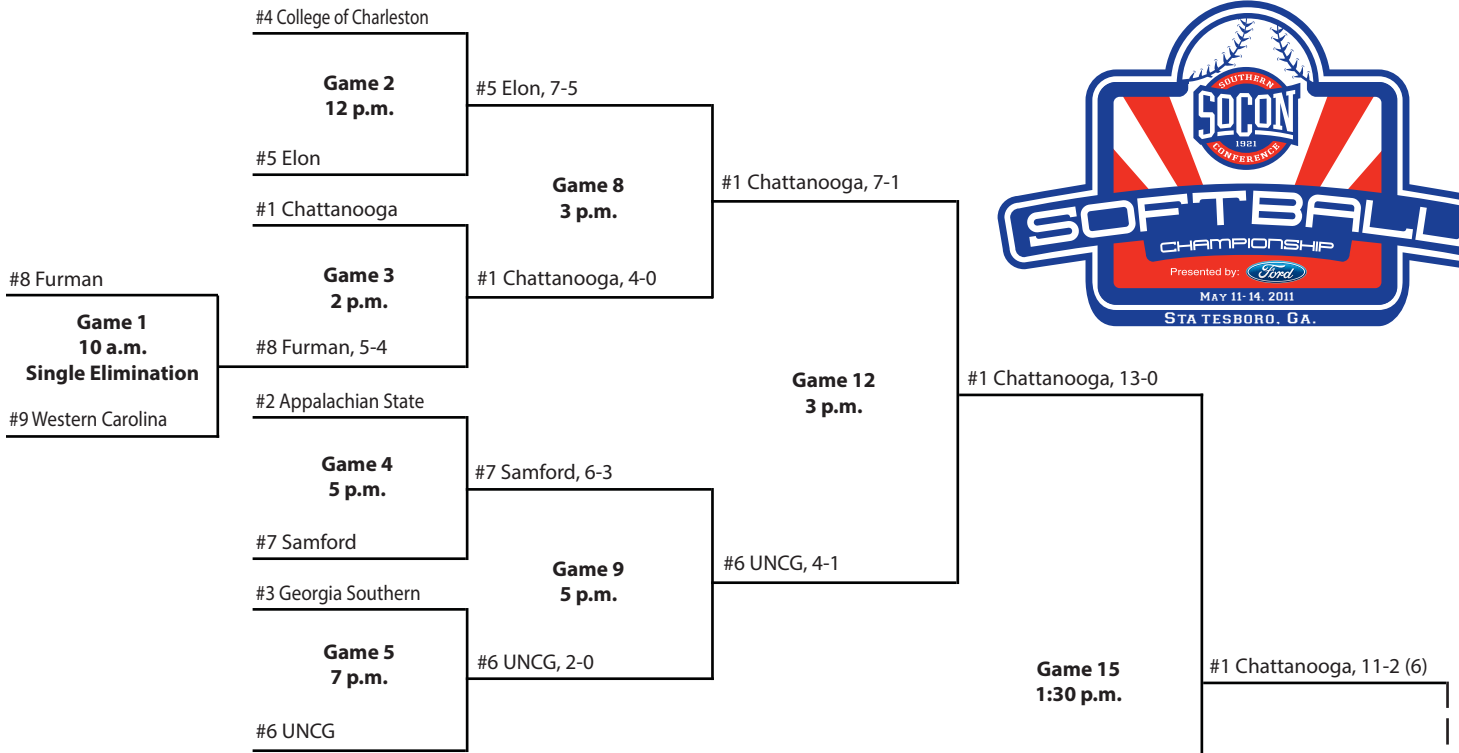

2011 Championship

Eagle Field at the Softball Complex • Statesboro, Ga.

May 11

May 12

May 13

May 14