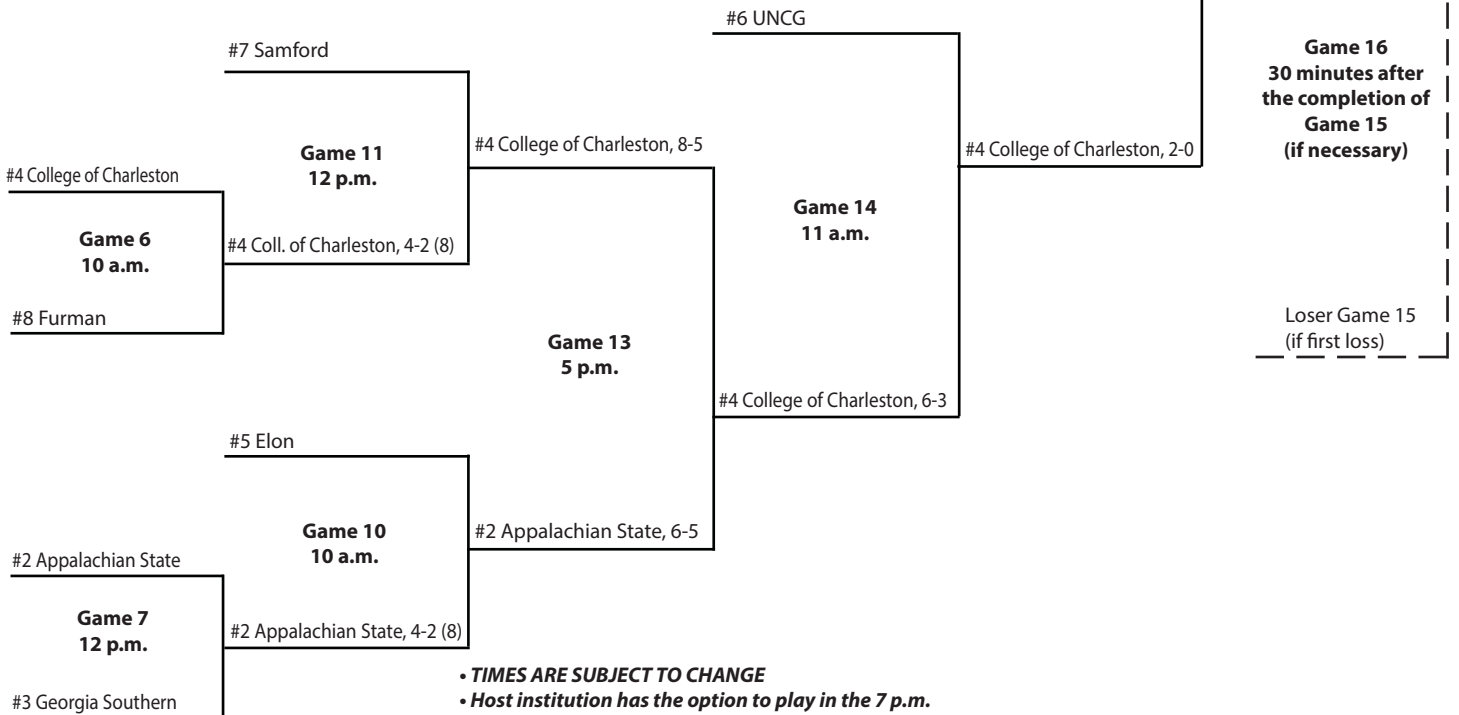

May 12

May 13

May 14

May 12

May 13

May 14

• TIMES ARE SUBJECT TO CHANGE
• Host institution has the option to play in the 7 p.m. slot on May 11.

2010 Championship