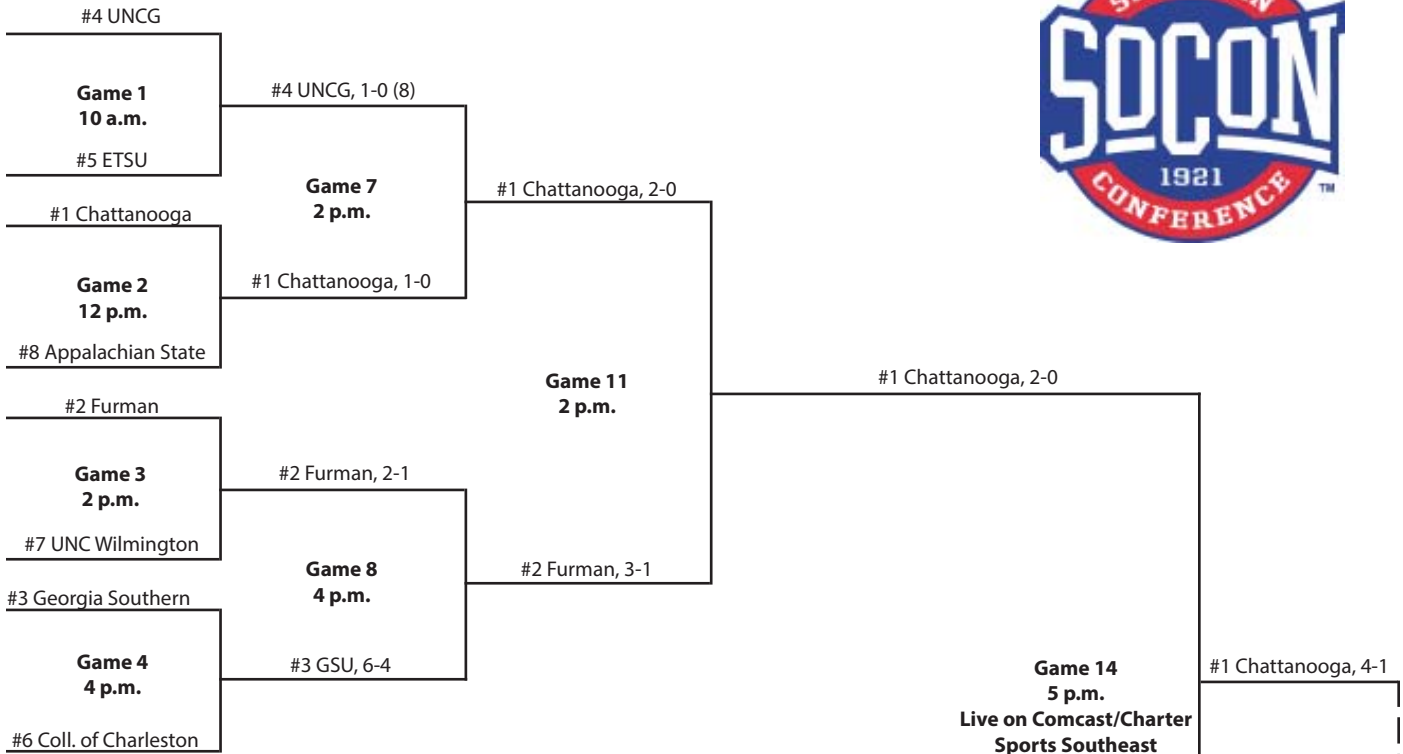

2001 Championship

Chattanooga, Tenn.

May 3

May 4

May 5

May 6