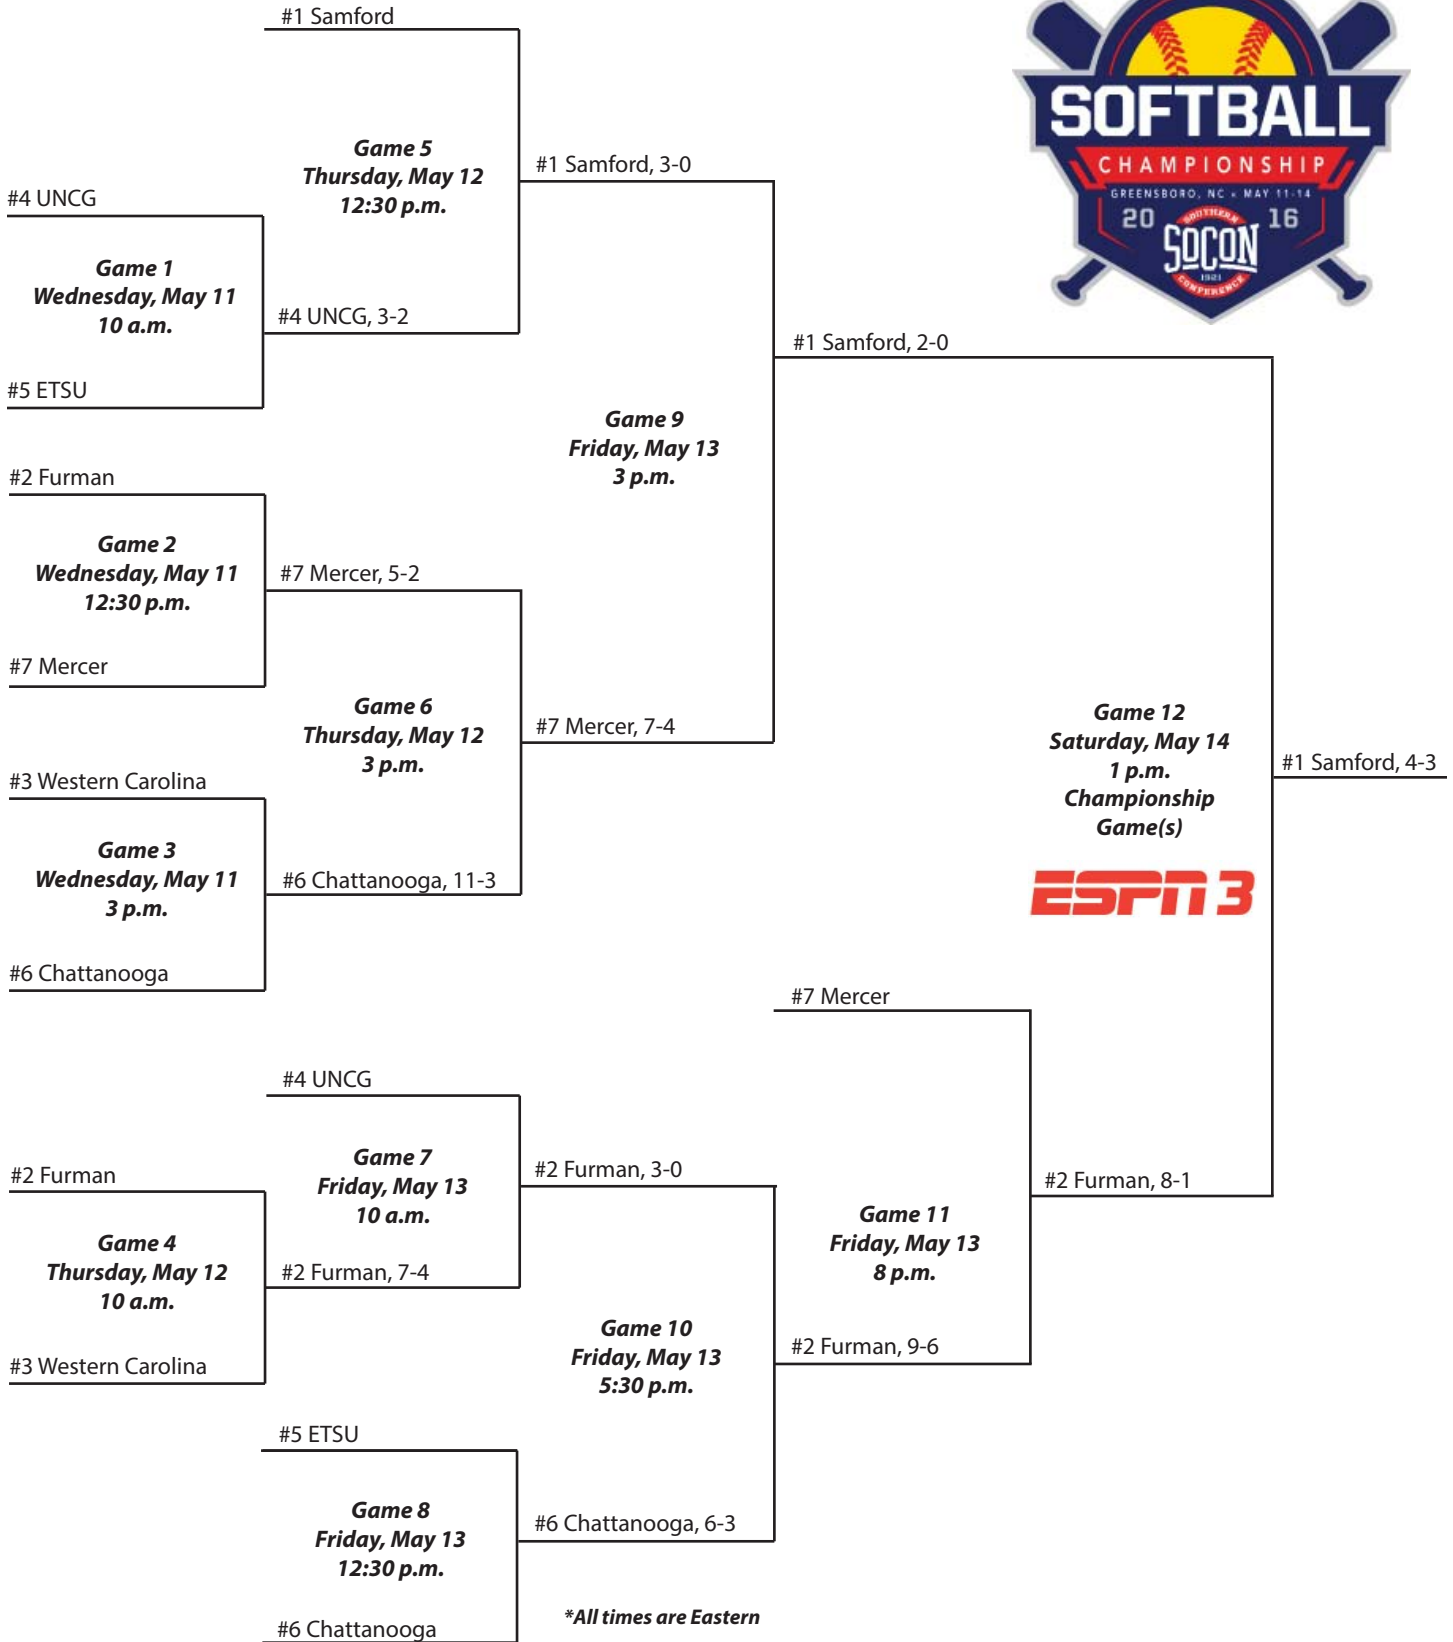

2016 Championship

UNCG Softball Stadium • Greensboro, N.C.

*All times are Eastern
*If-necessary Game 13 was not needed