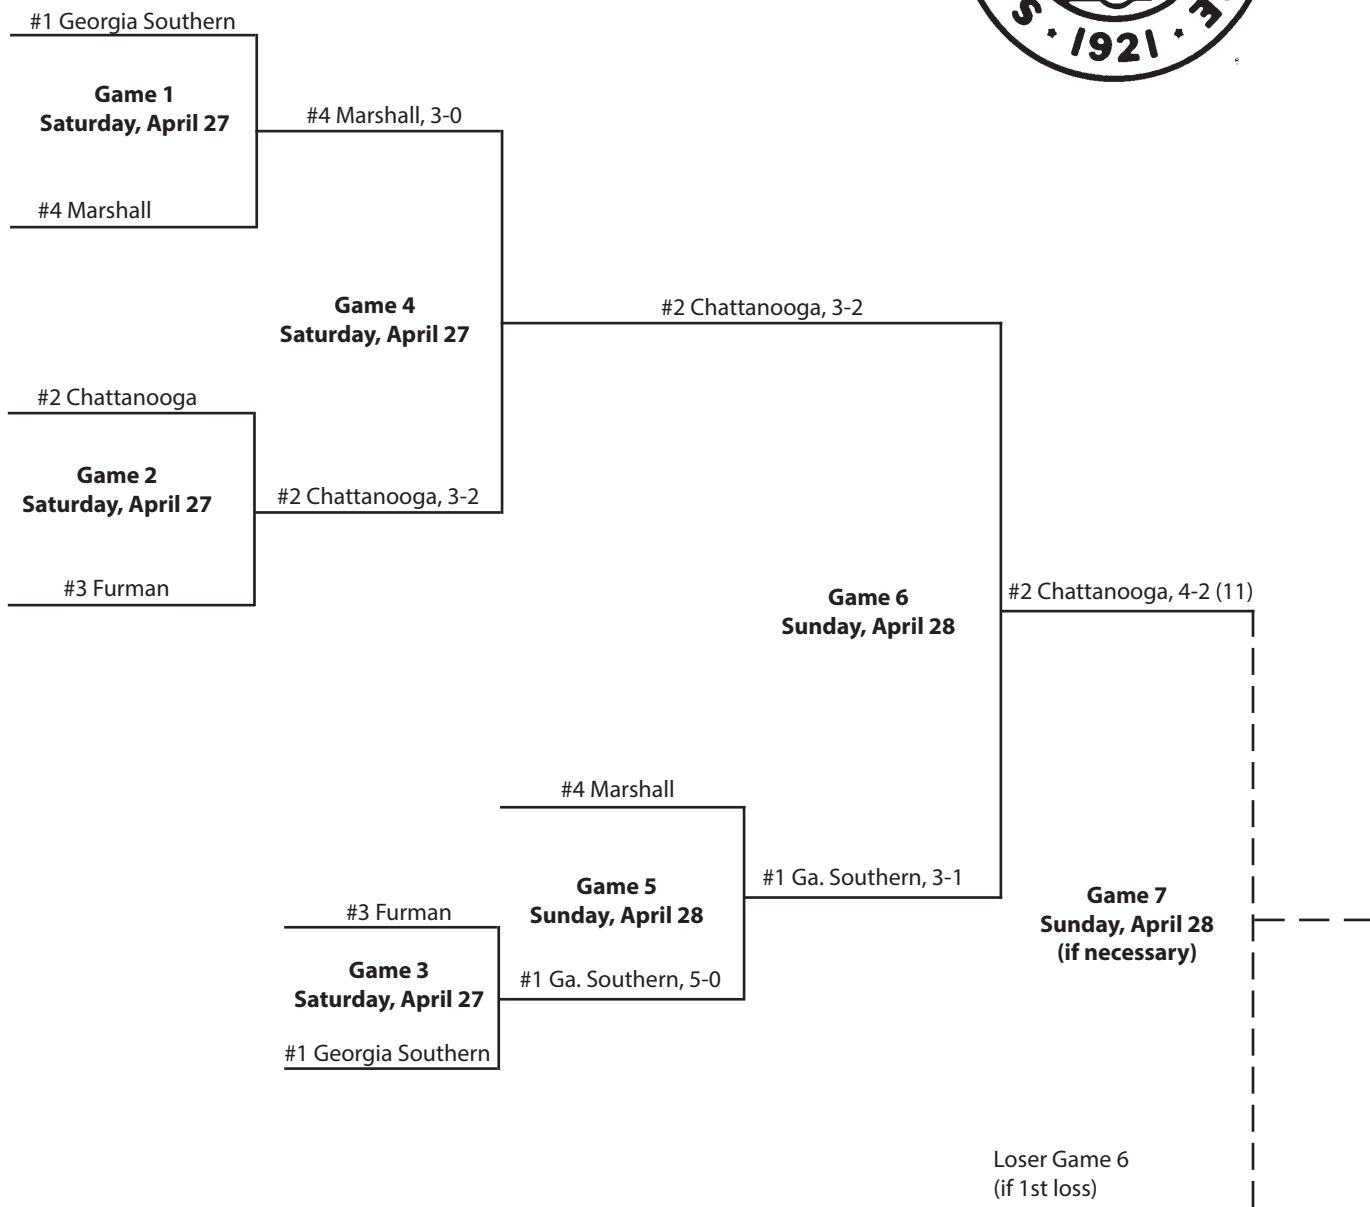

1996 Championship

Statesboro, Ga.