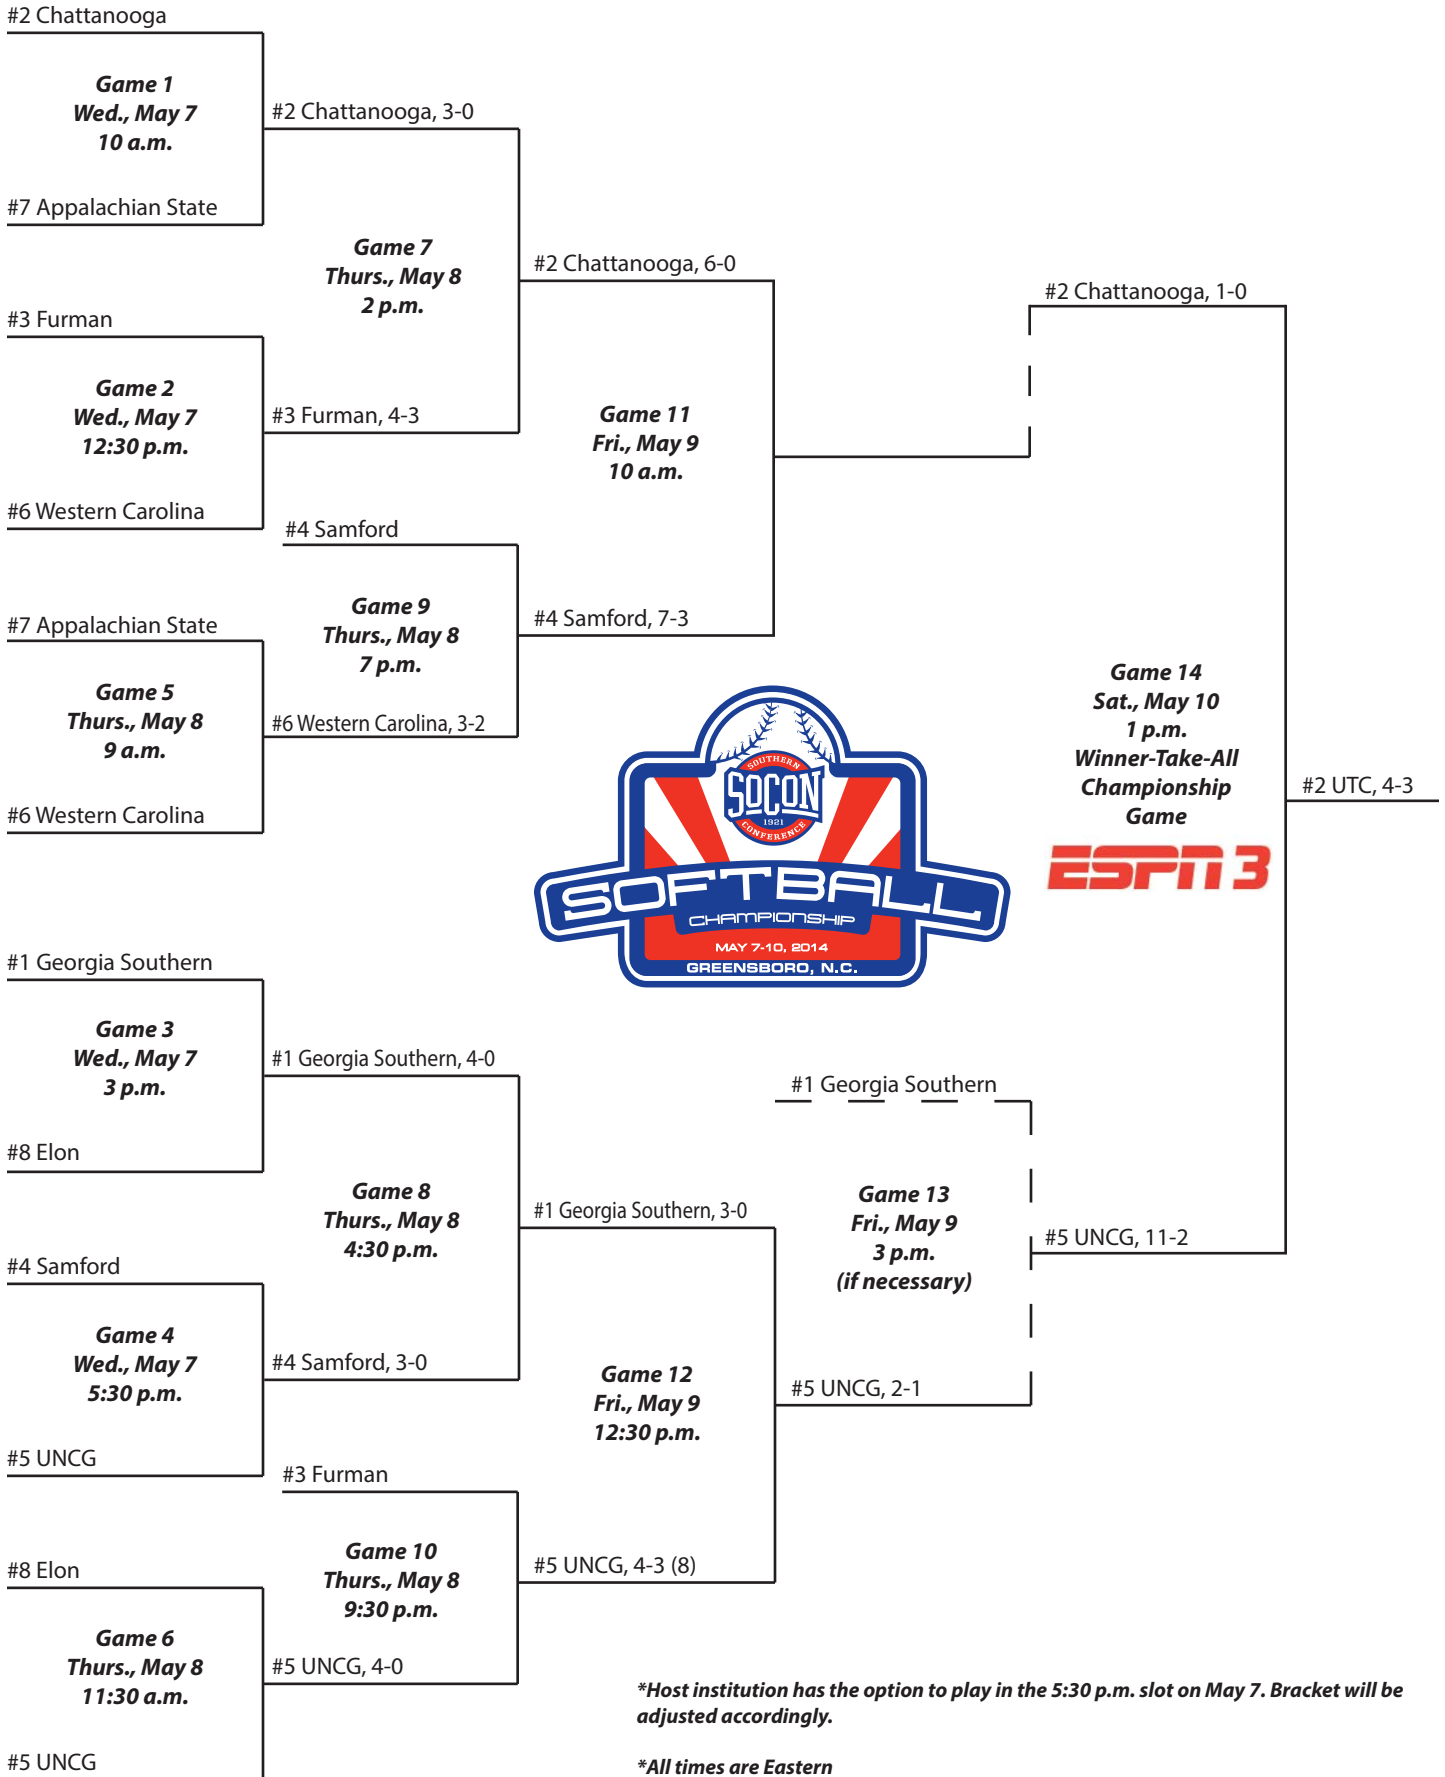

2014 Championship

UNCG Softball Stadium • Greensboro, N.C.