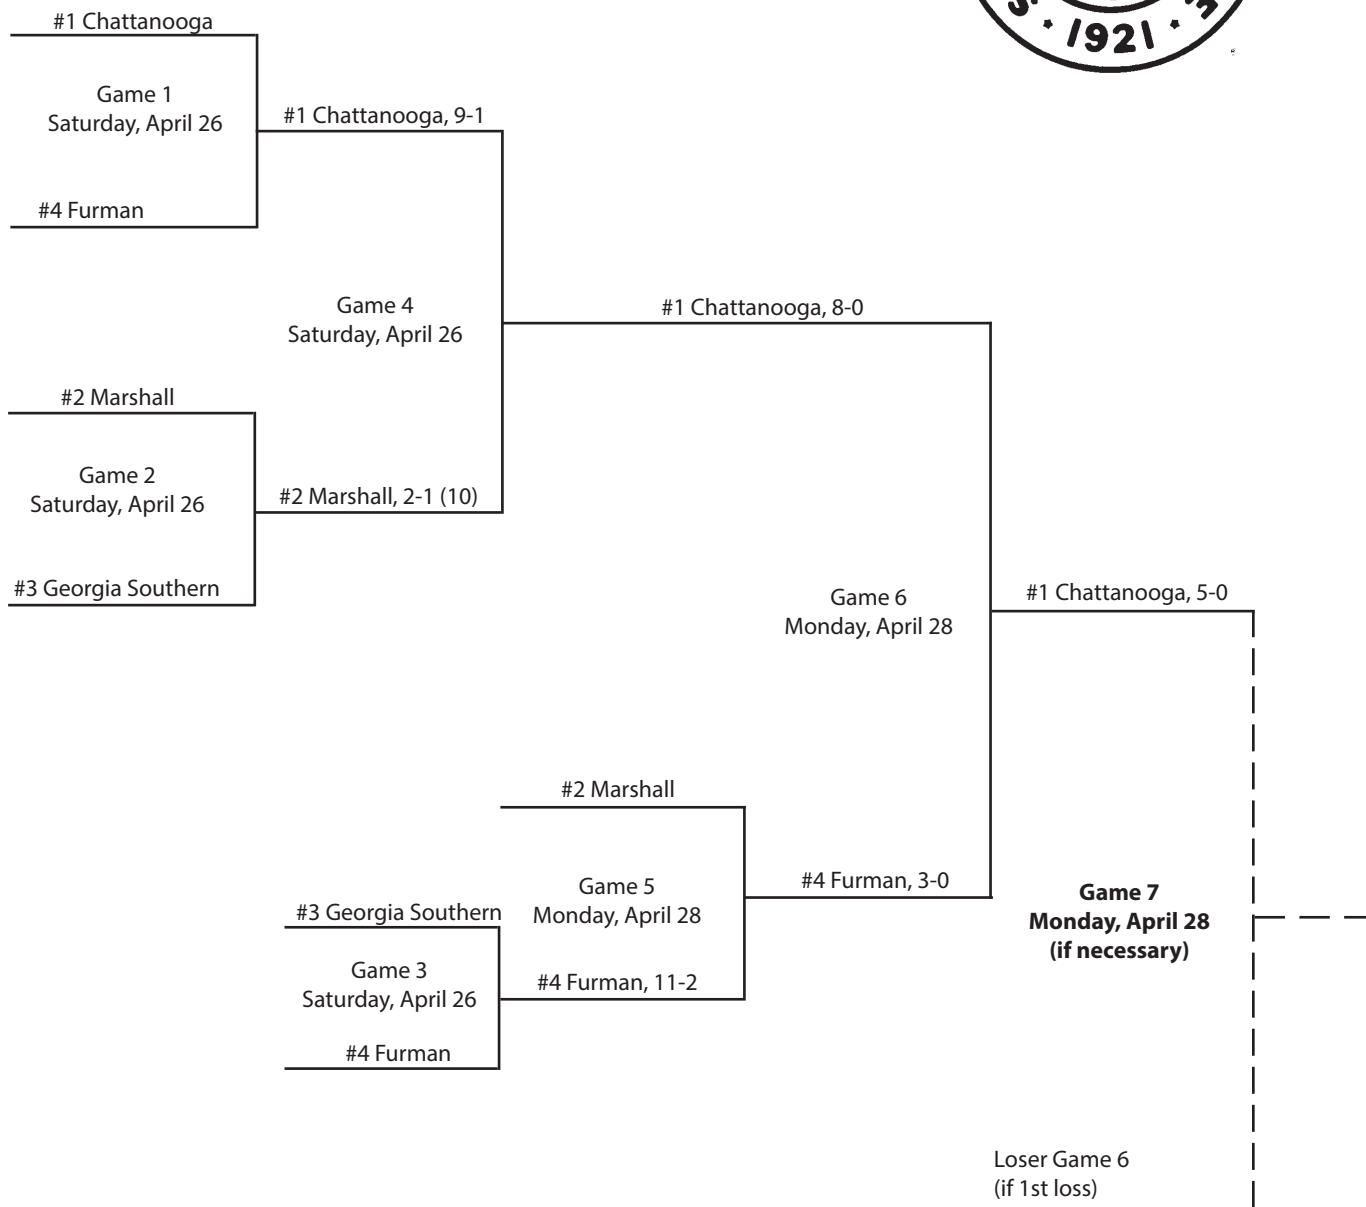

1997 Championship

Huntington, W.Va.