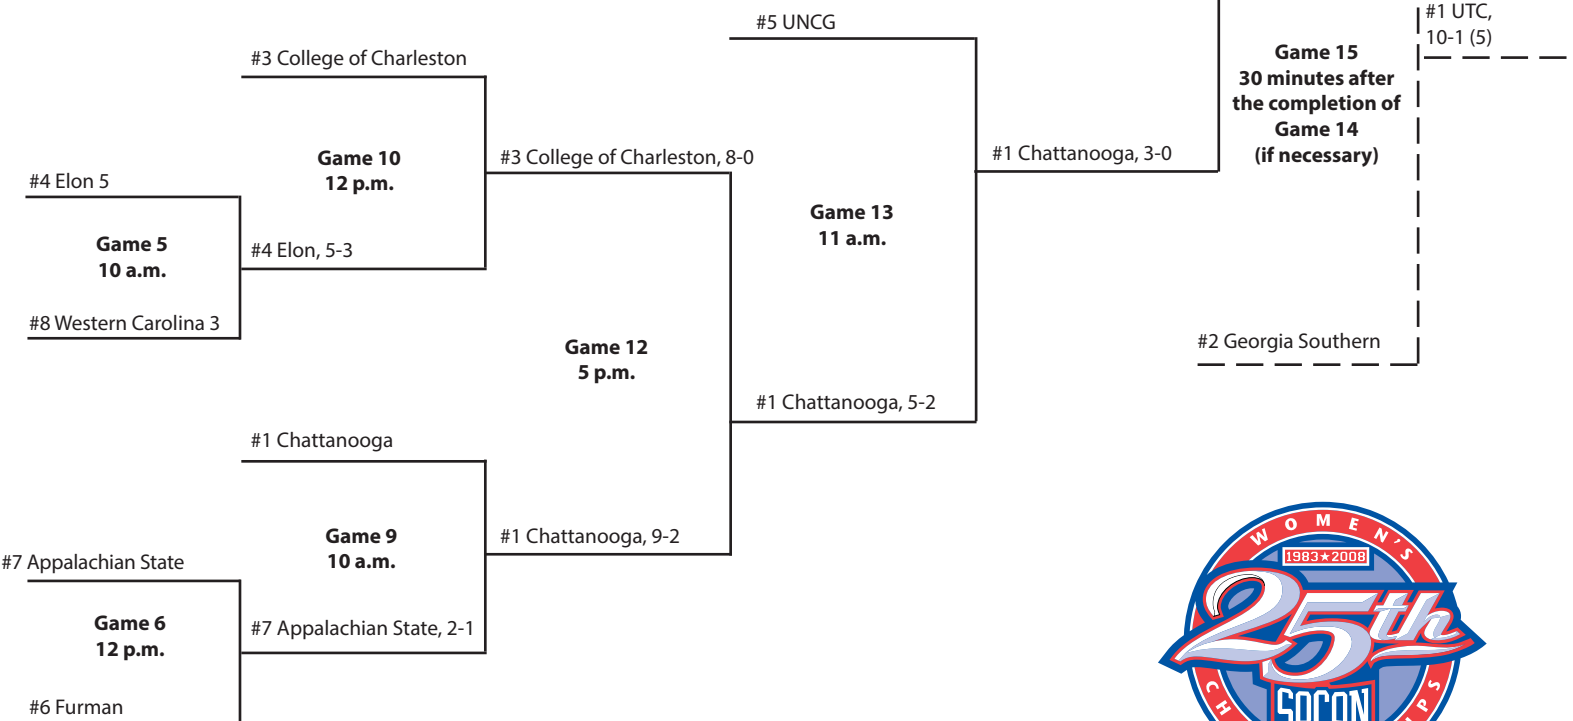

May 8

May 9

May 10