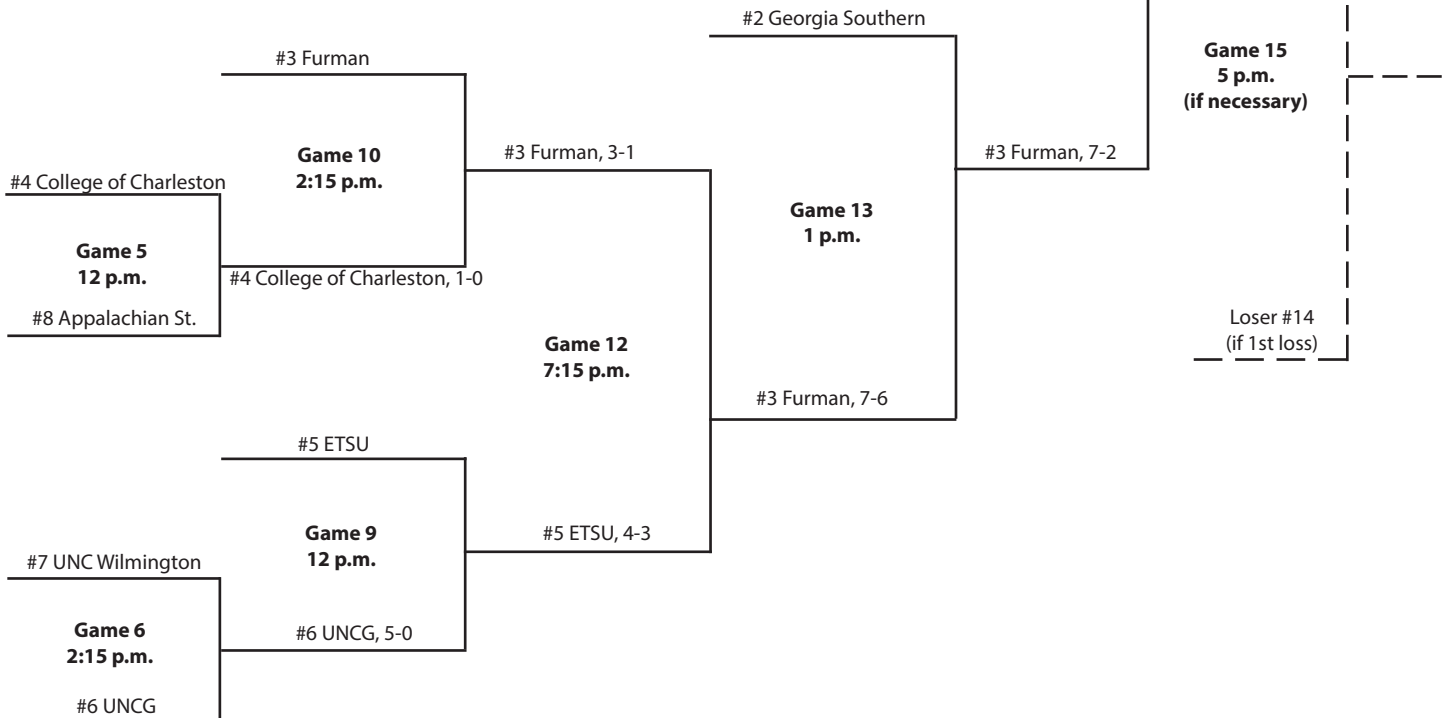

May 3

May 4

May 5