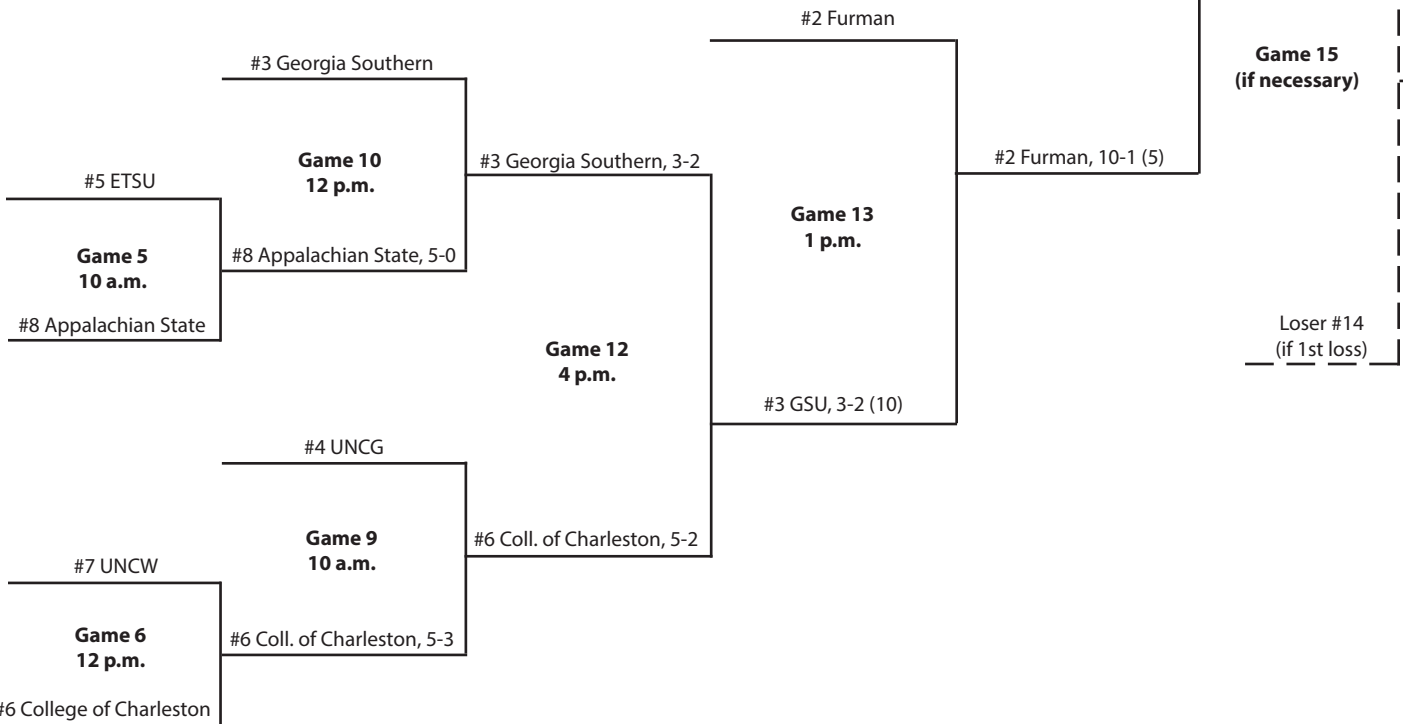

May 4

May 5

May 5