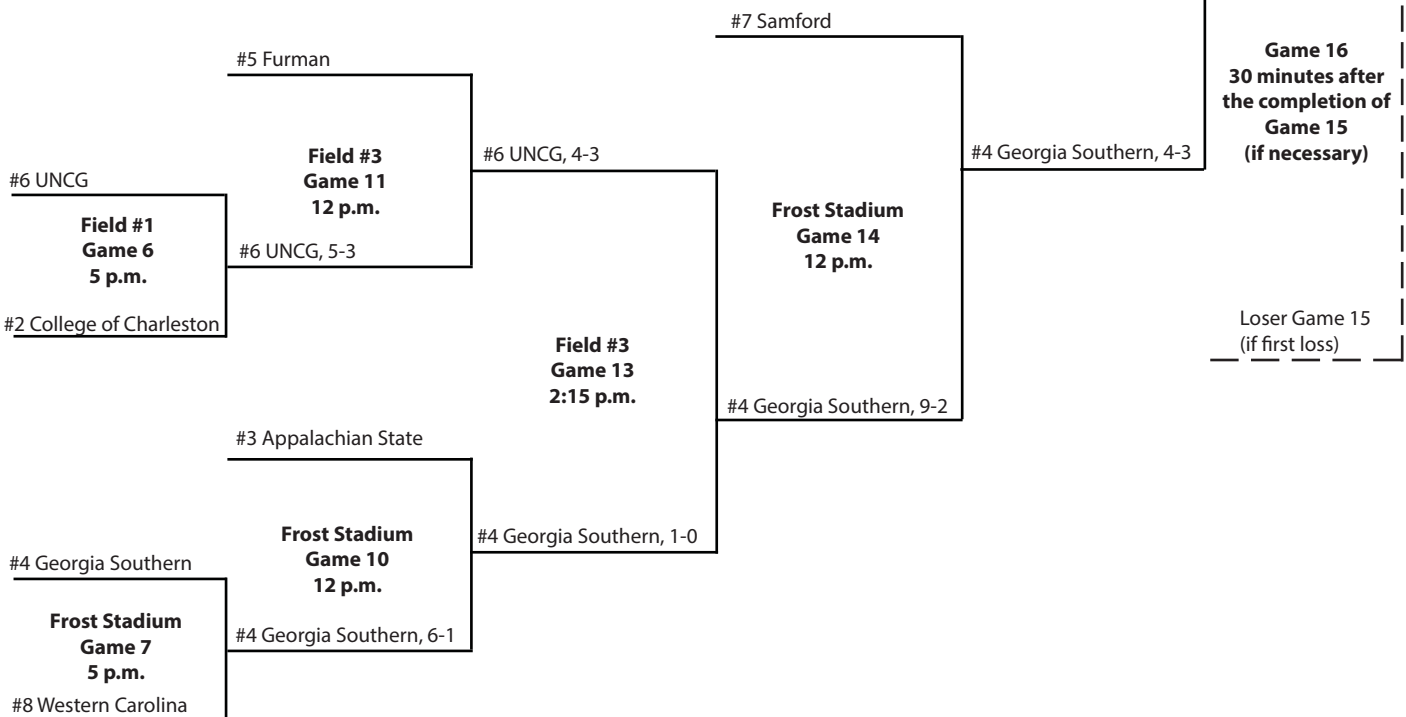

•ALL TIMES ARE EASTERN
•TIMES ARE SUBJECT TO CHANGE