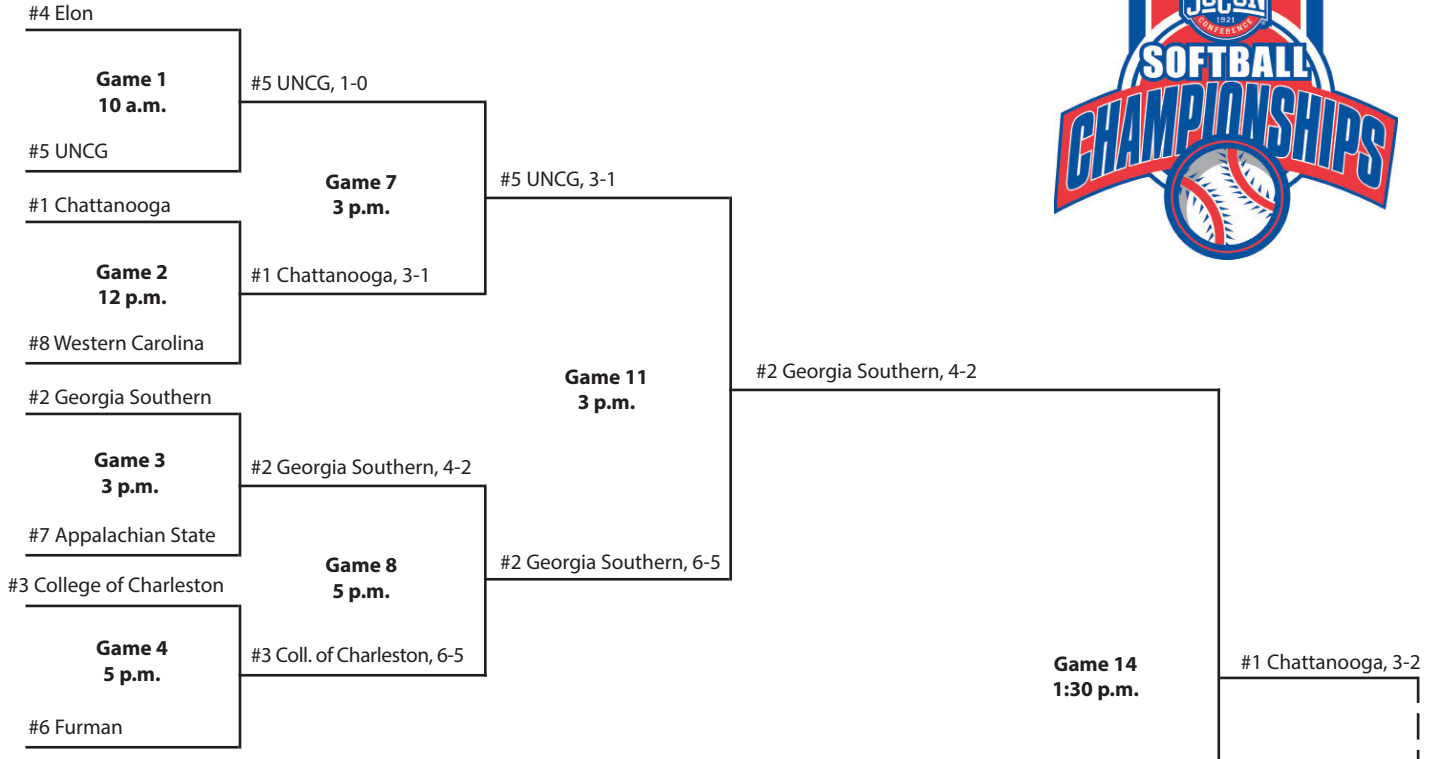

2008 Championship

Patriots Point Athletic Complex • Mt. Pleasant, S.C.

May 7

May 8

May 9

May 10