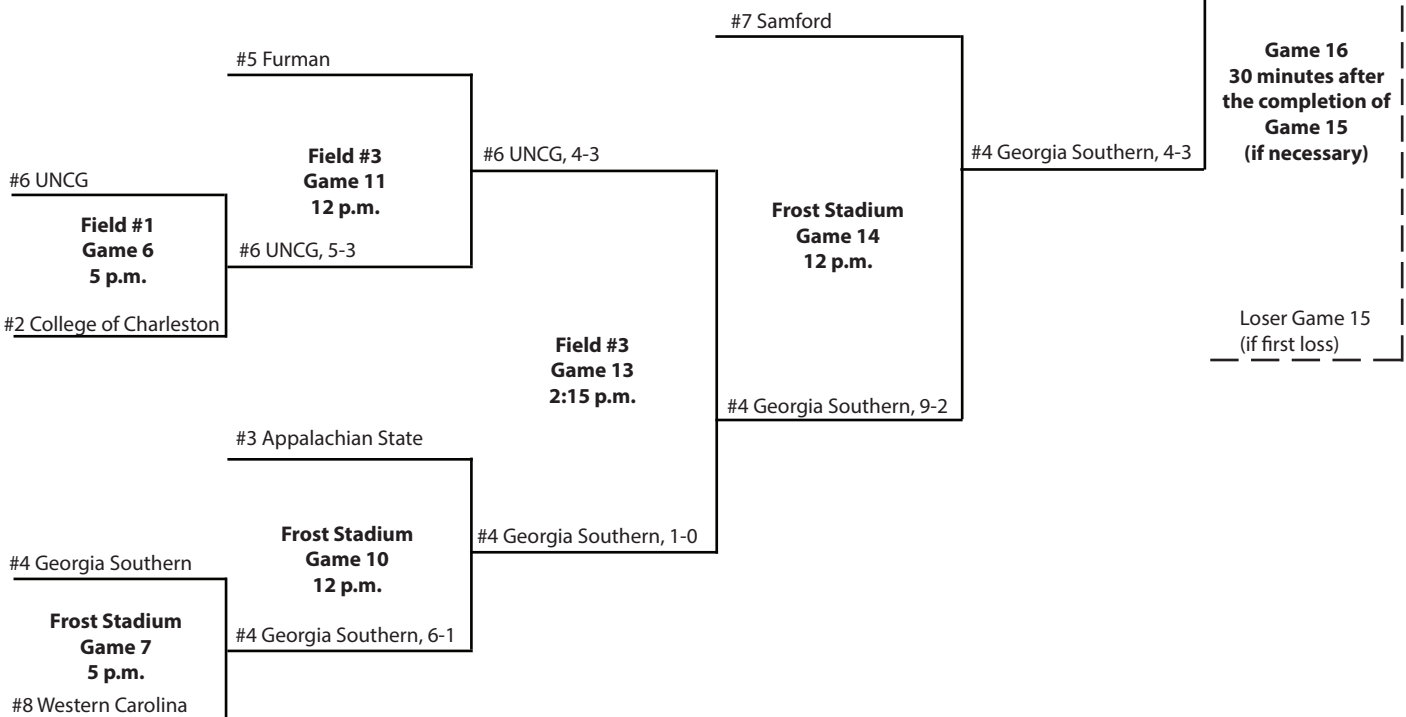

•ALL TIMES ARE EASTERN
•TIMES ARE SUBJECT TO CHANGE