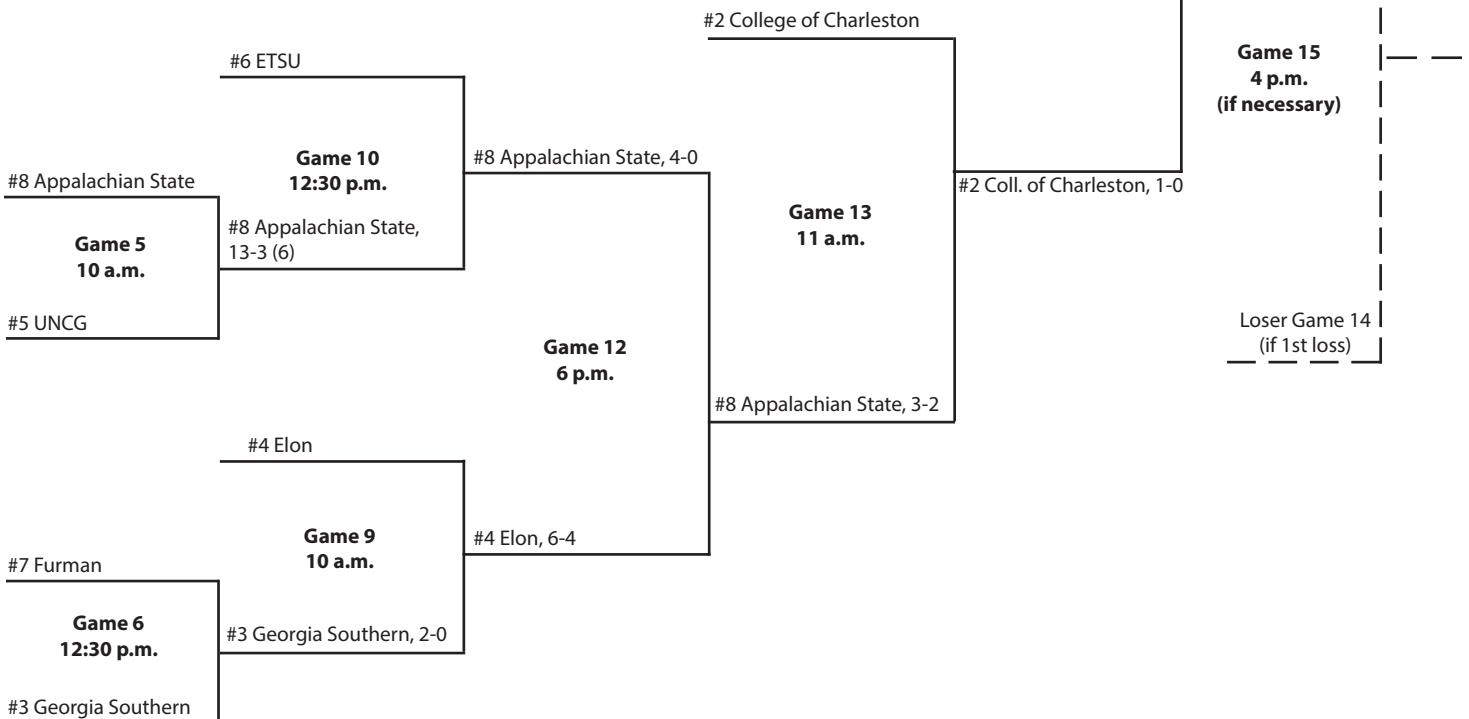

May 14

May 15

May 16