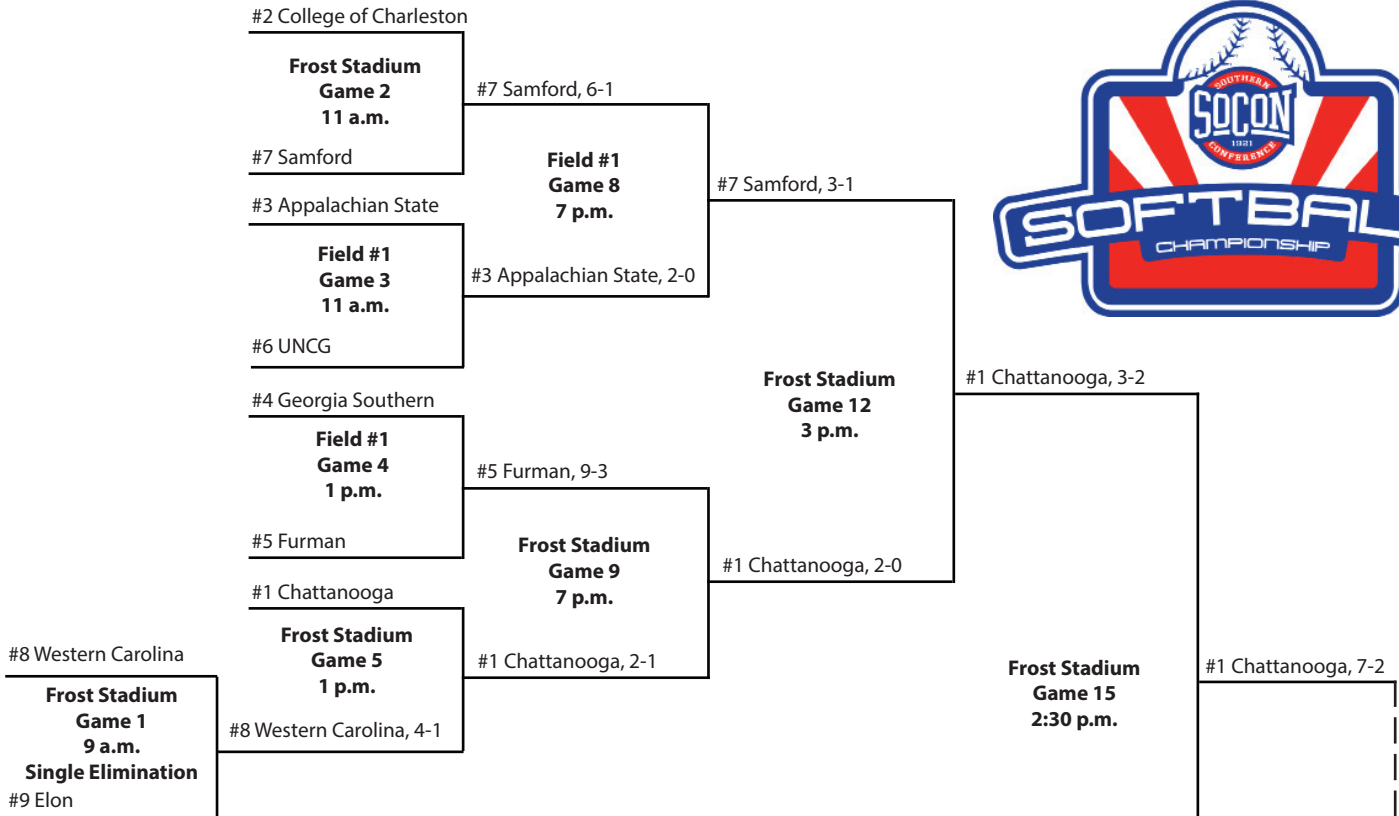

2009 Championship

Jim Frost Softball Complex • Chattanooga, Tenn.

May 7

May 7

May 8

May 9

May 7

May 8

May 9