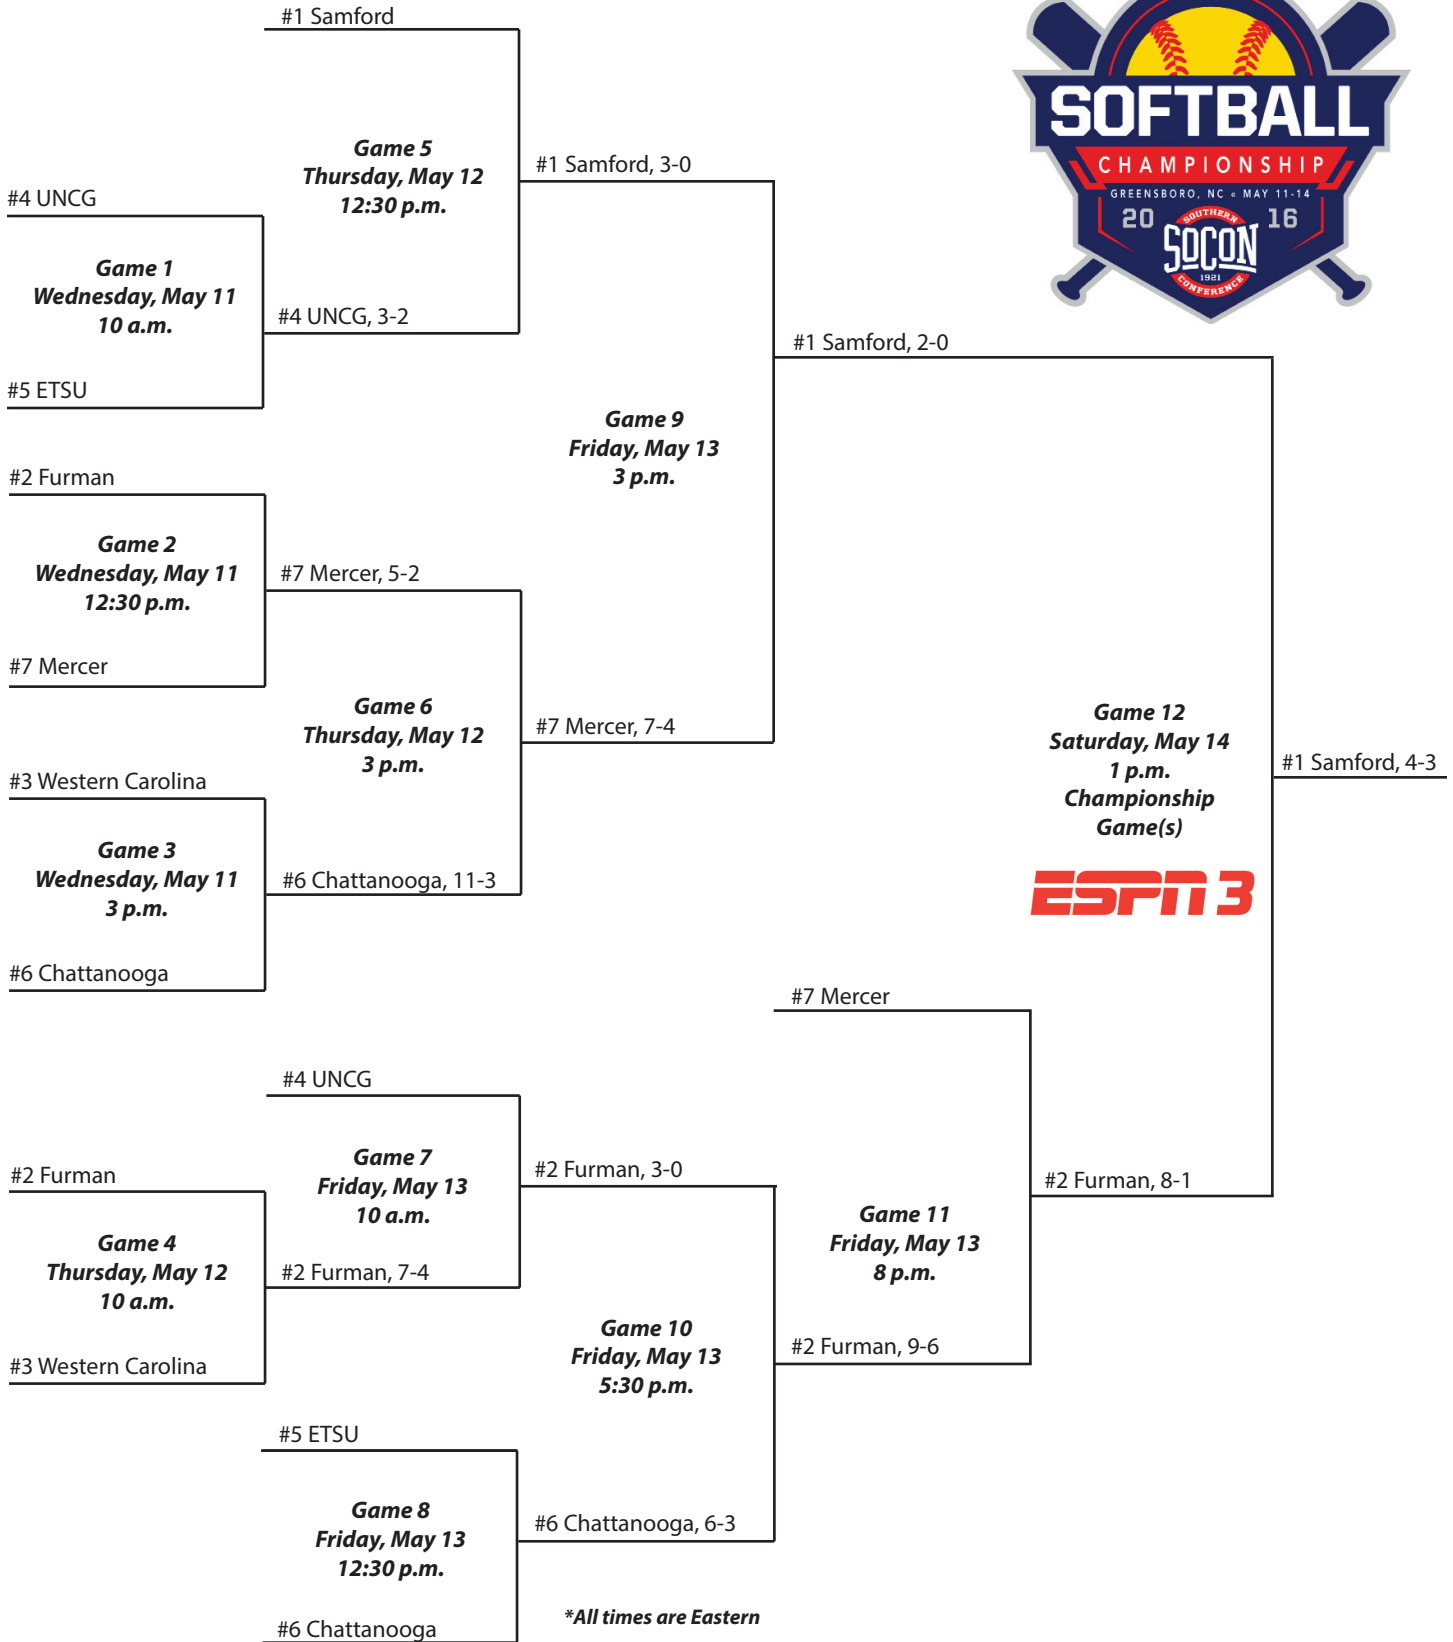

*If-necessary Game 13 was not needed

2017 Championship

Frost Stadium • Chattanooga, Tenn.

**All times are Eastern*

**If-necessary Game 13 was not needed*

2016 Championship

UNCG Softball Stadium • Greensboro, N.C.