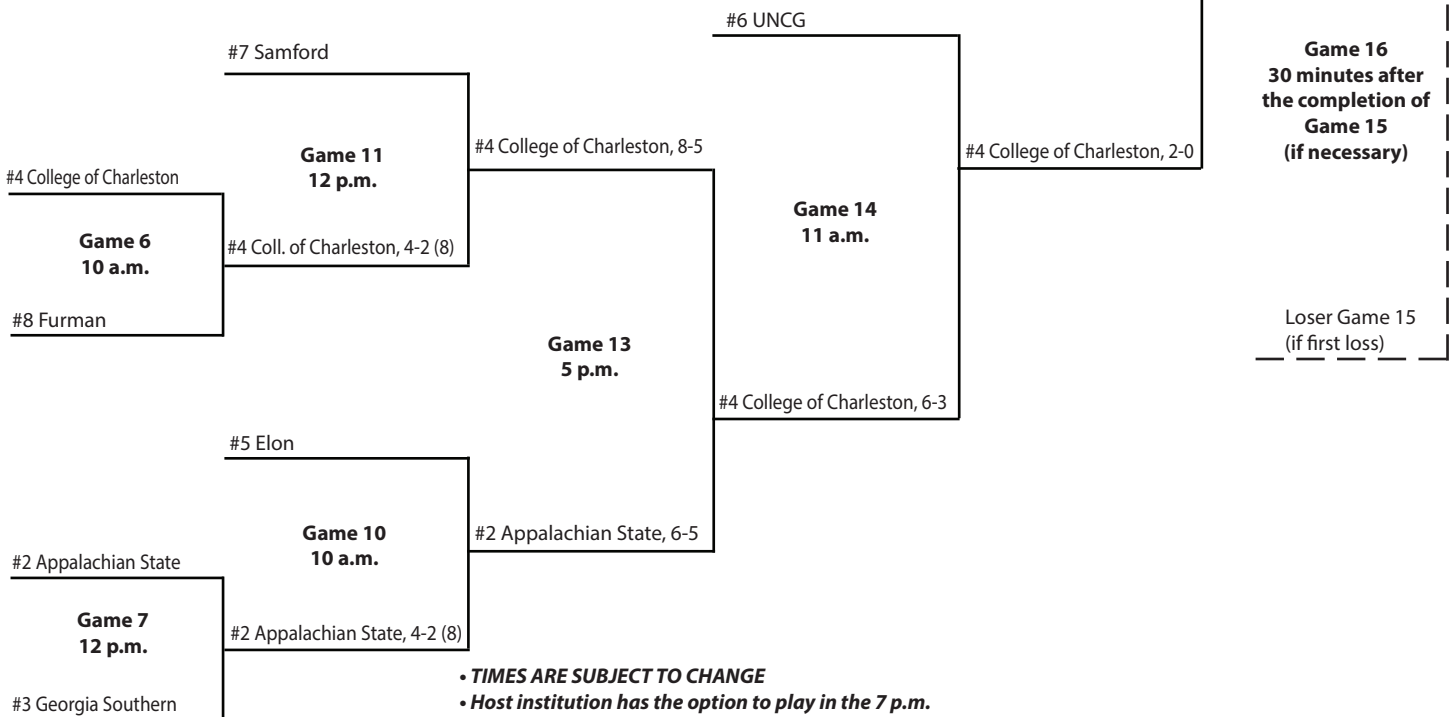

May 12

May 13

May 14

May 12

May 13

May 14

• TIMES ARE SUBJECT TO CHANGE
• Host institution has the option to play in the 7 p.m. slot on May 11.

2010 Championship