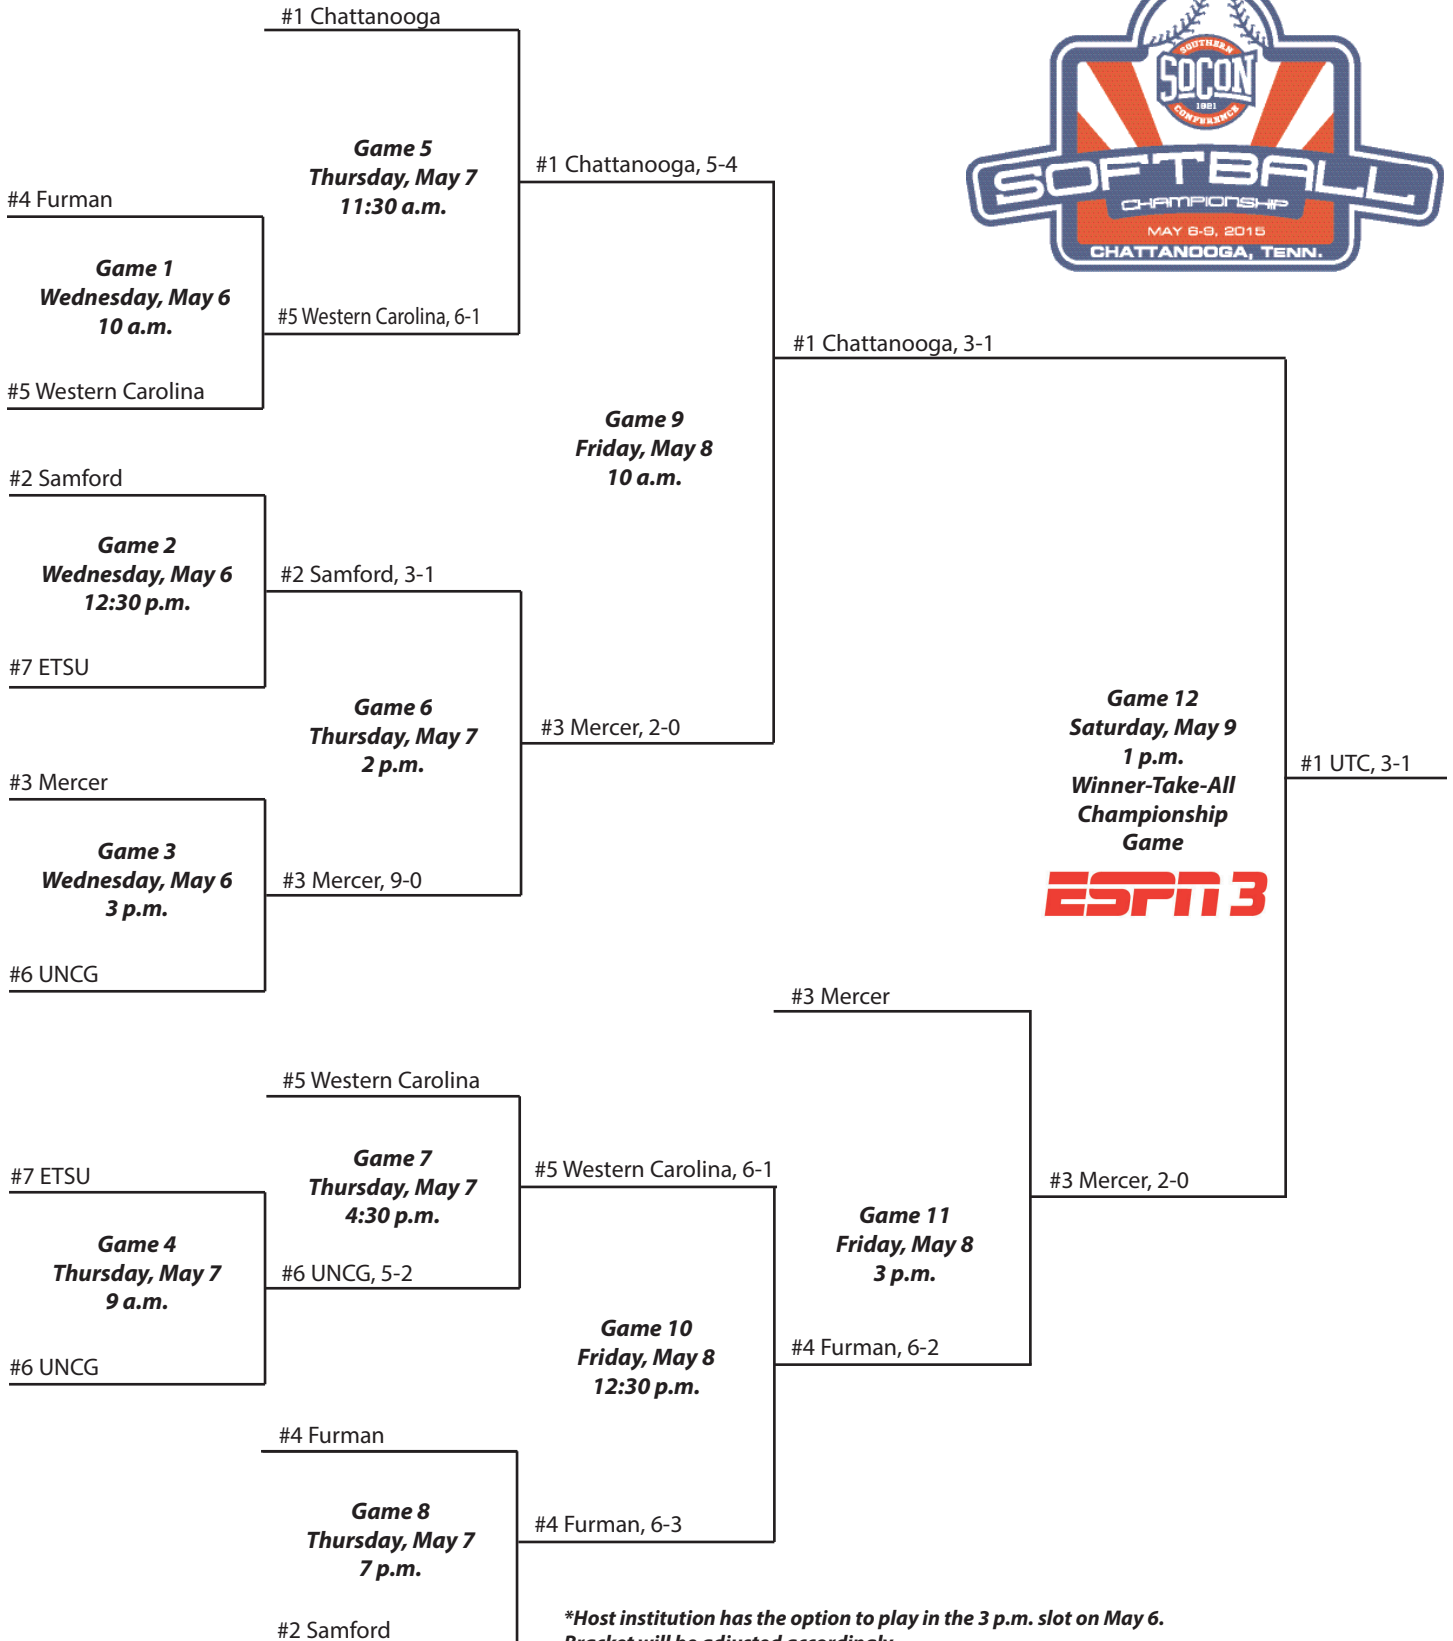

2015 Championship

Jim Frost Softball Complex • Chattanooga, Tenn.

*Host institution has the option to play in the 3 p.m. slot on May 6. Bracket will be adjusted accordingly.

*All times are Eastern