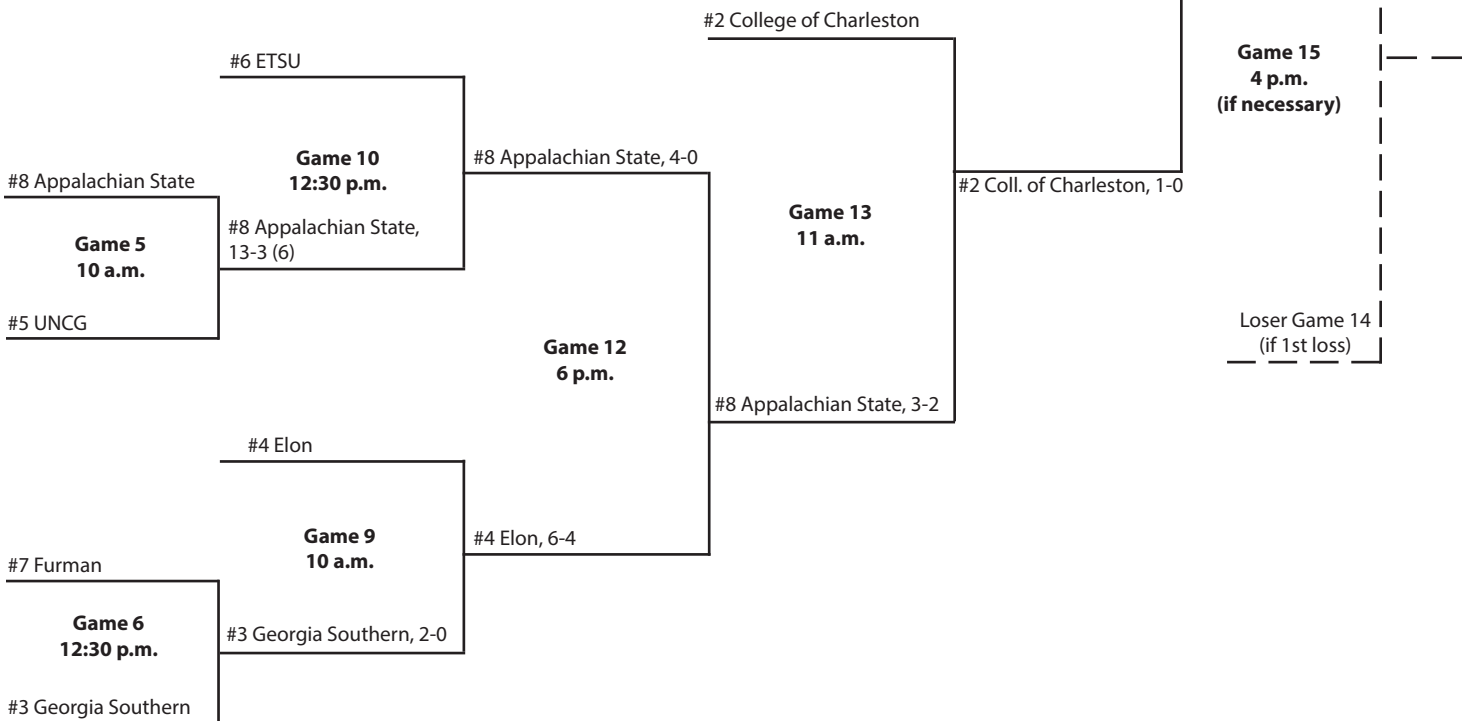

May 14

May 15

May 16