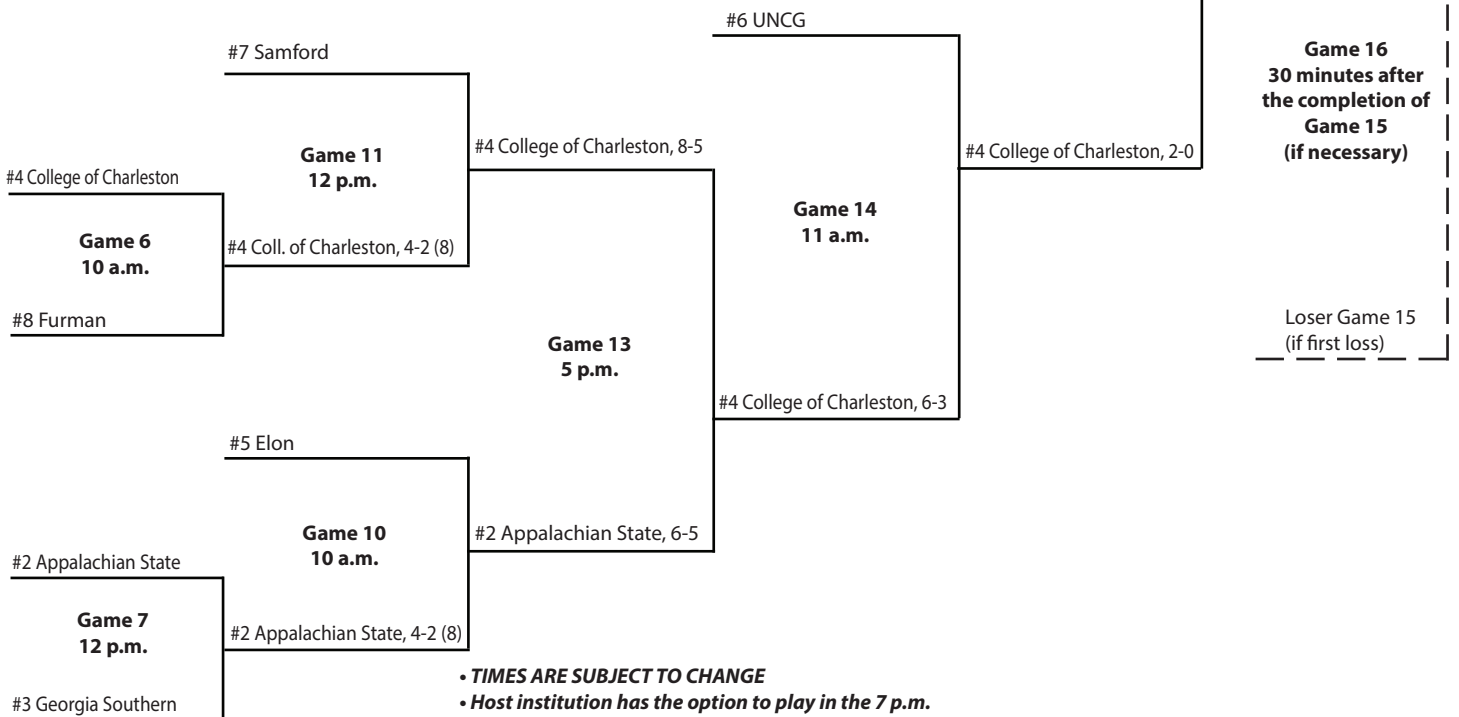

May 12

May 13

May 14