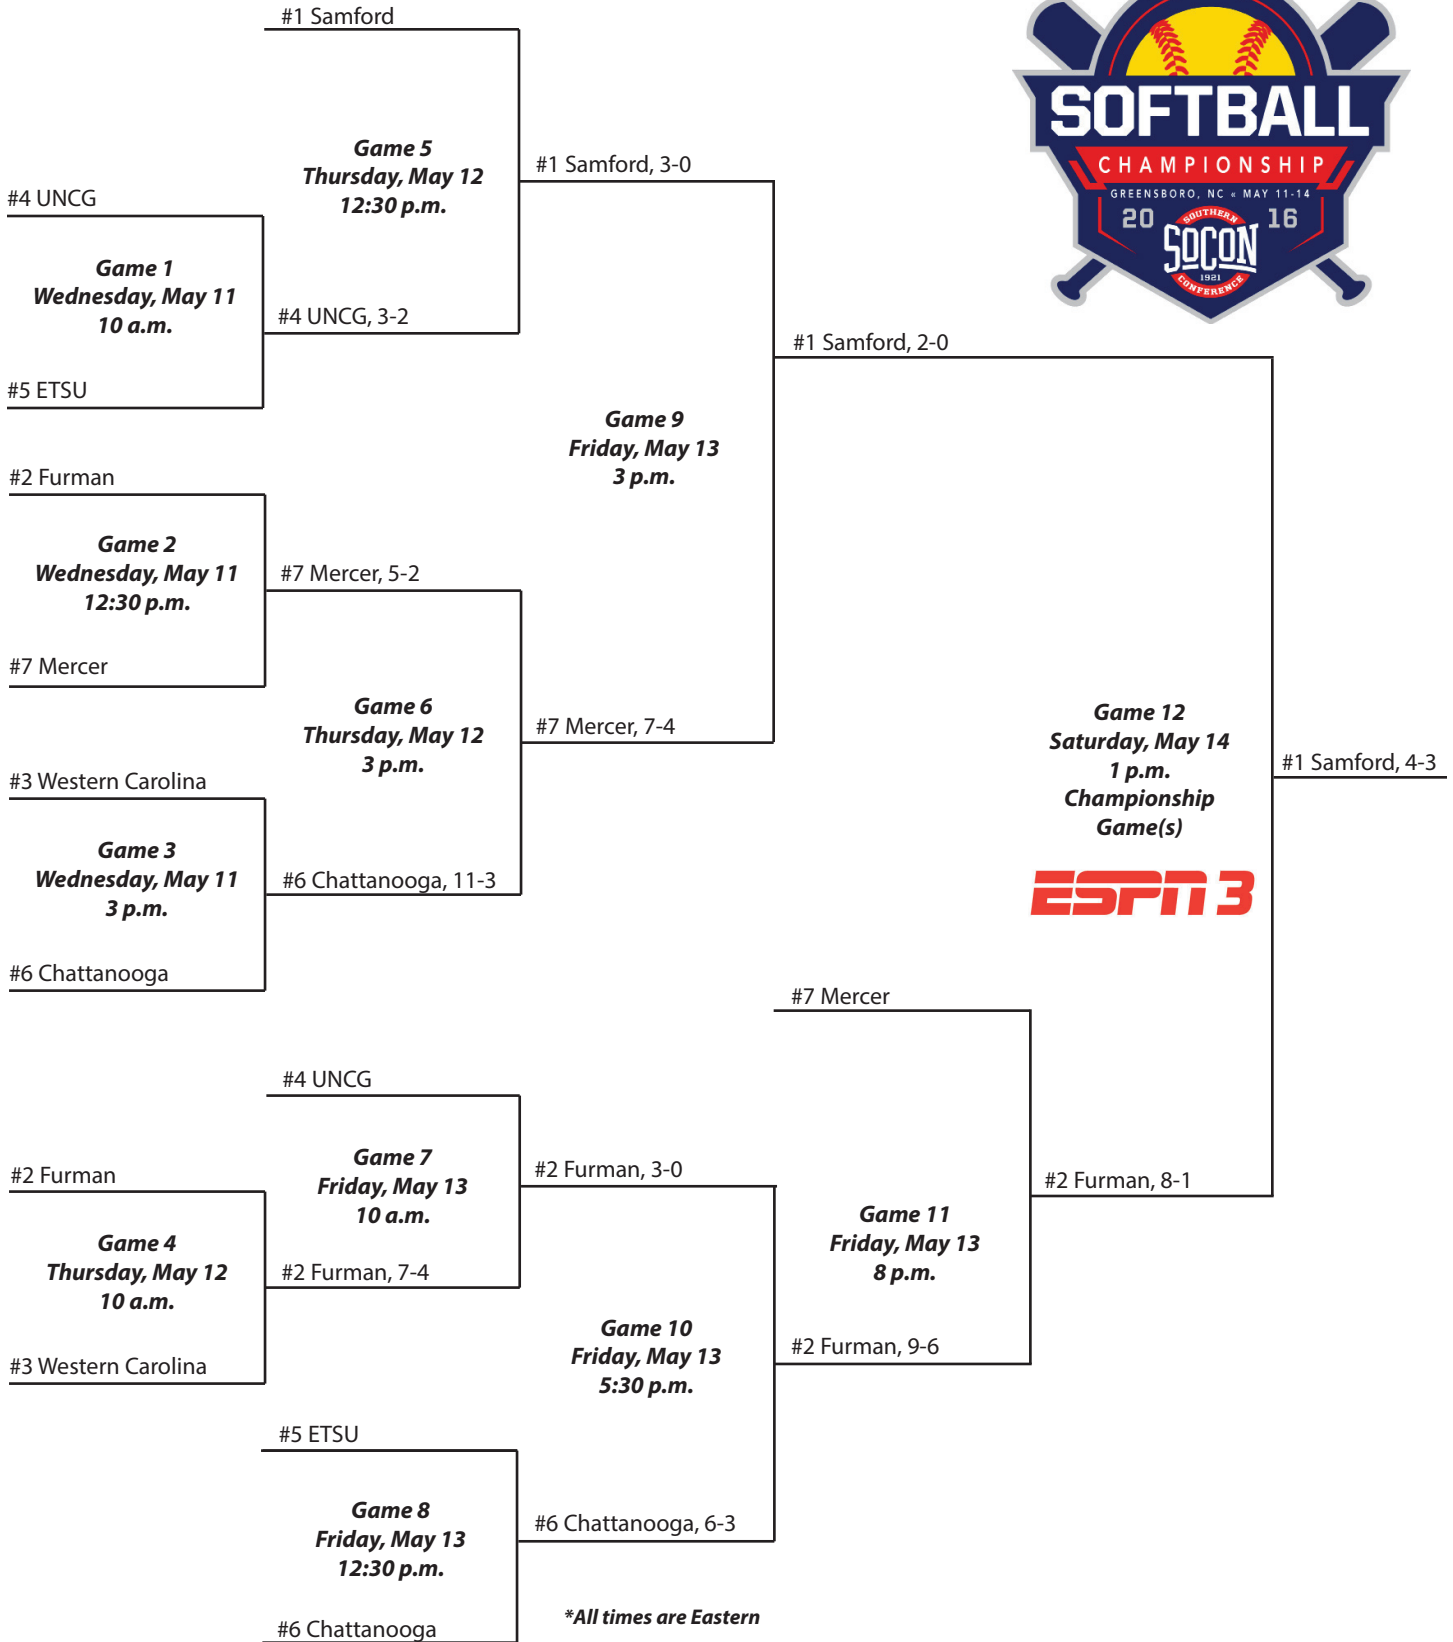

2016 Championship

UNCG Softball Stadium • Greensboro, N.C.

*All times are Eastern
*If-necessary Game 13 was not needed