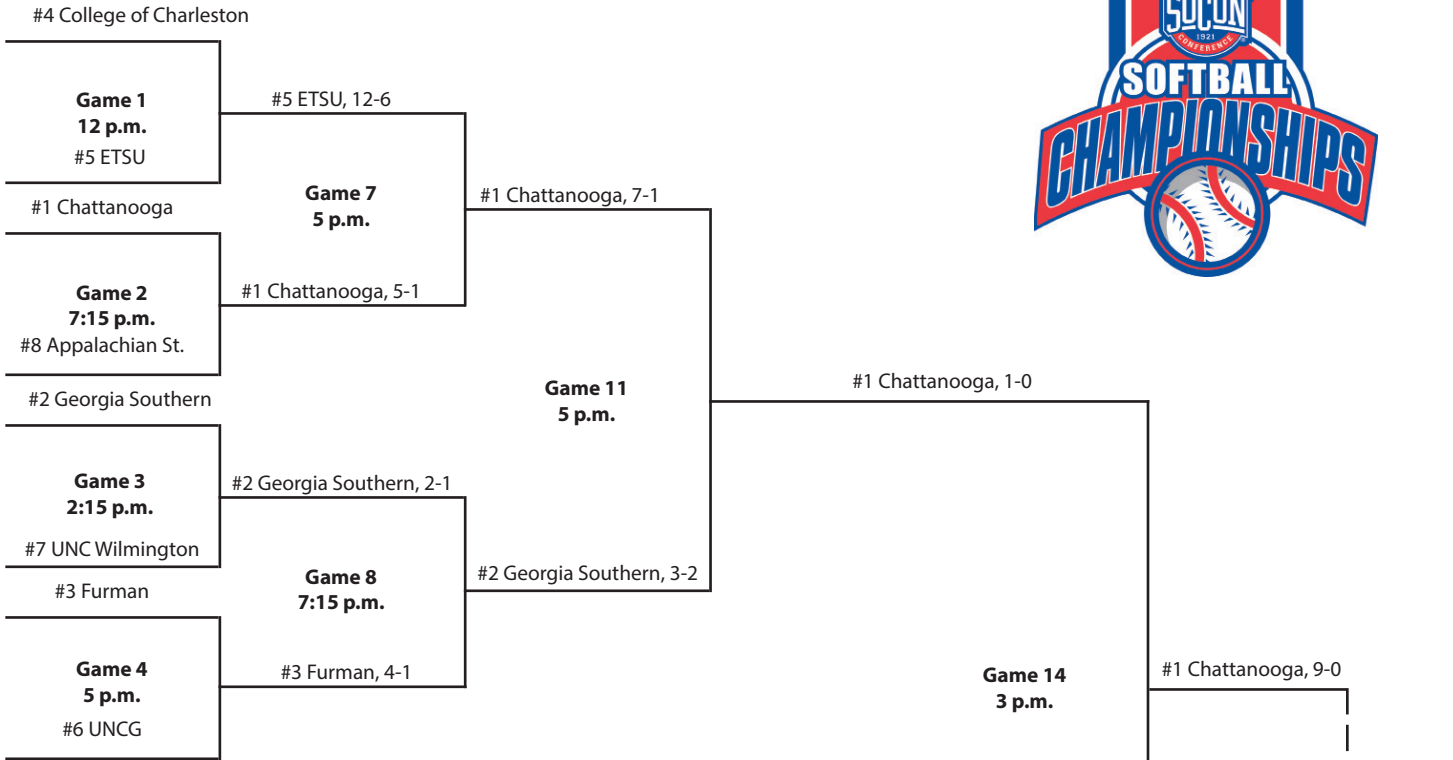

2002 Championship

Chattanooga, Tenn.

May 2

May 3

May 4

May 5