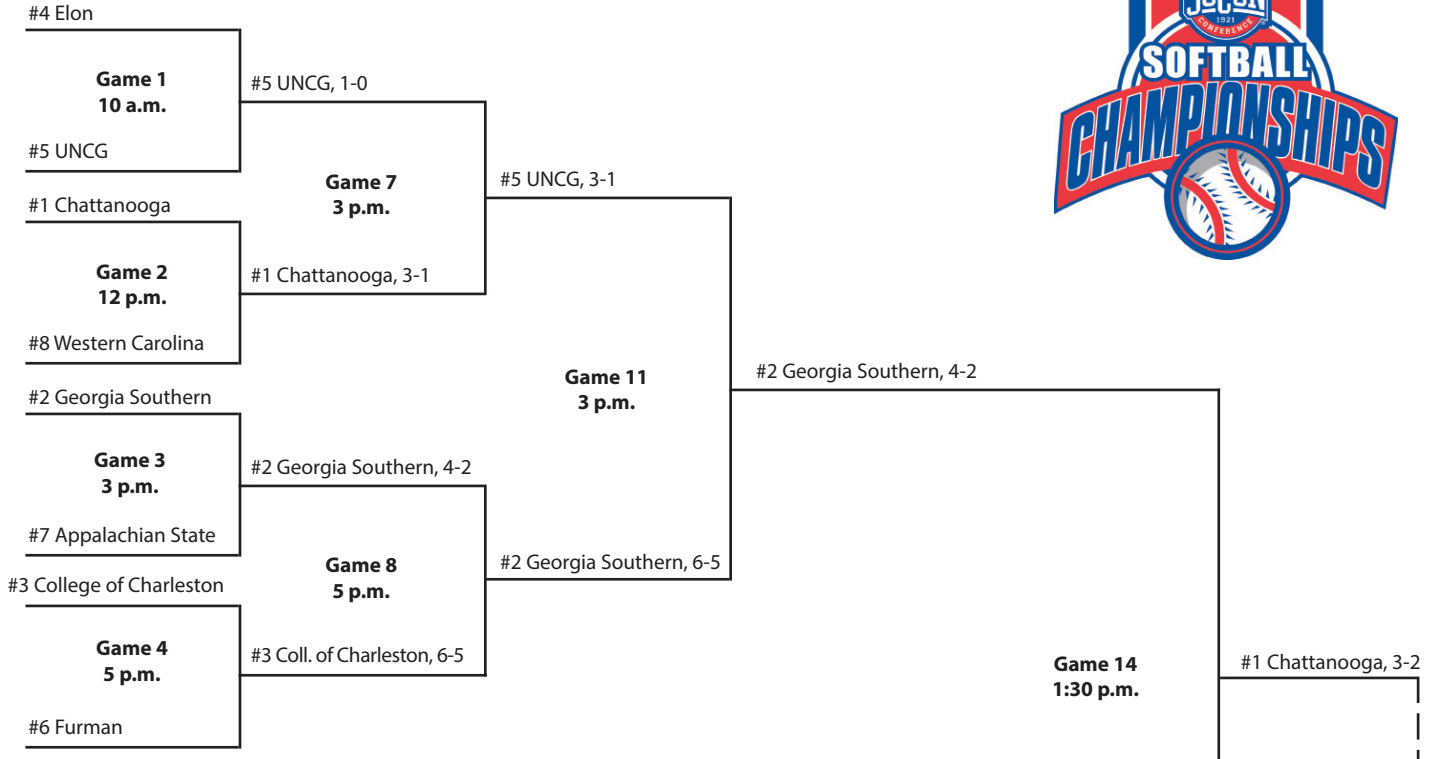

2008 Championship

Patriots Point Athletic Complex • Mt. Pleasant, S.C.

May 7

May 8

May 9

May 10