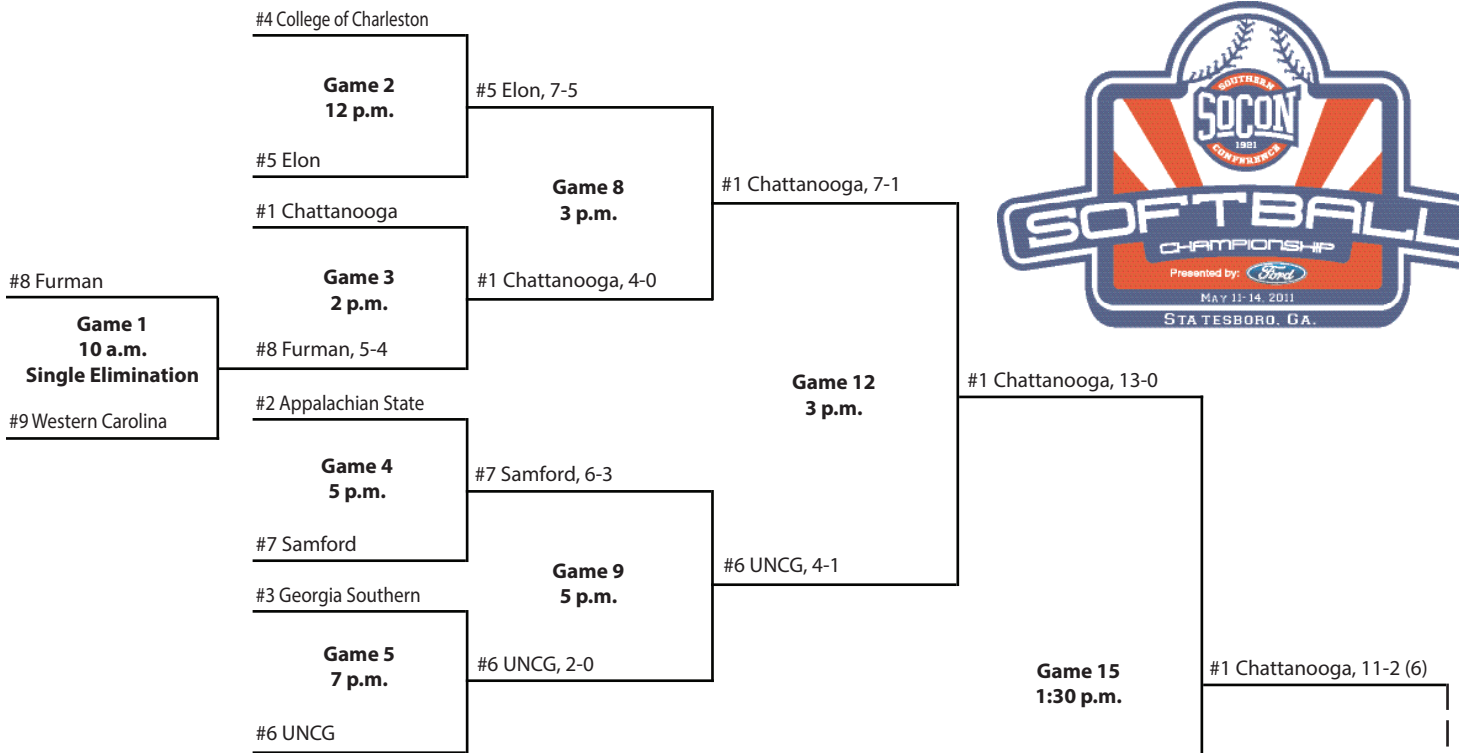

2011 Championship

Eagle Field at the Softball Complex • Statesboro, Ga.

May 11

May 12

May 13

May 14