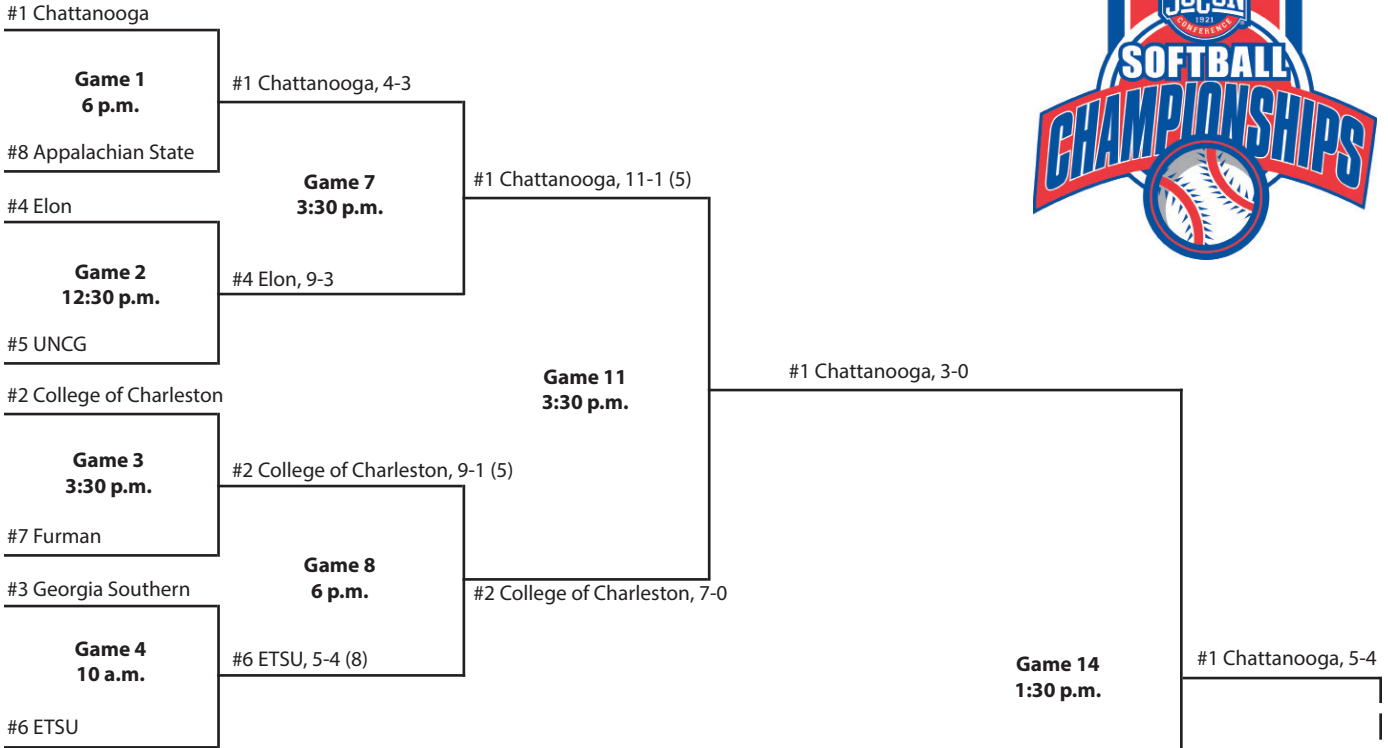

# 2004 Championship

Jim Frost Stadium • Chattanooga, Tenn.

**May 13**

**May 14**

**May 15**

**May 16**

**May 14**

**May 15**