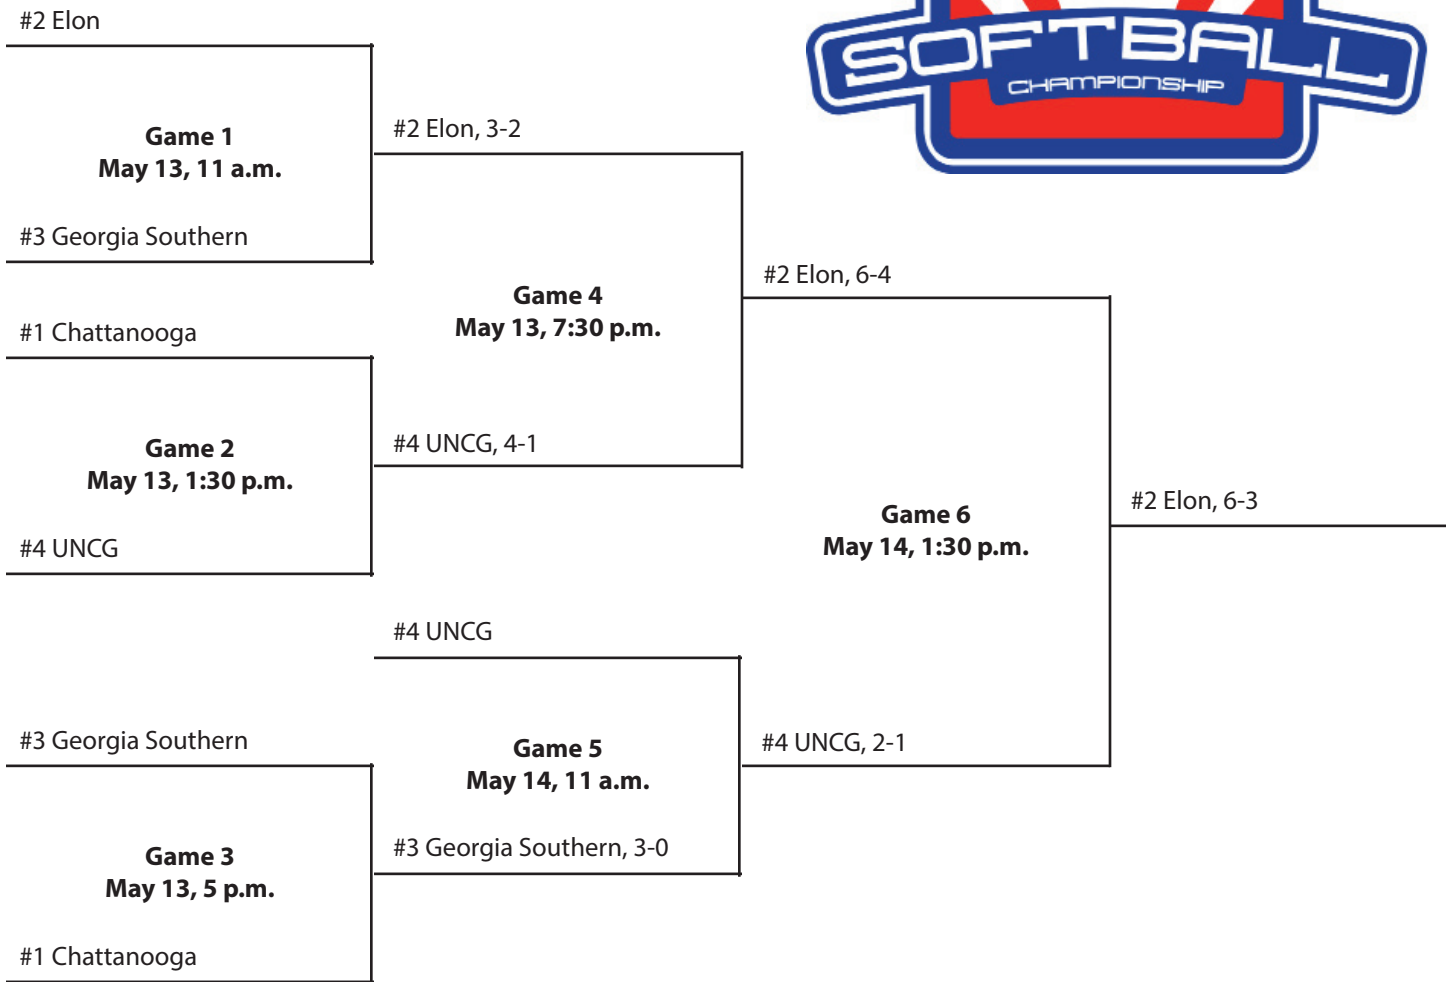

2010 Championship

Jim Frost Softball Complex • Chattanooga, Tenn.