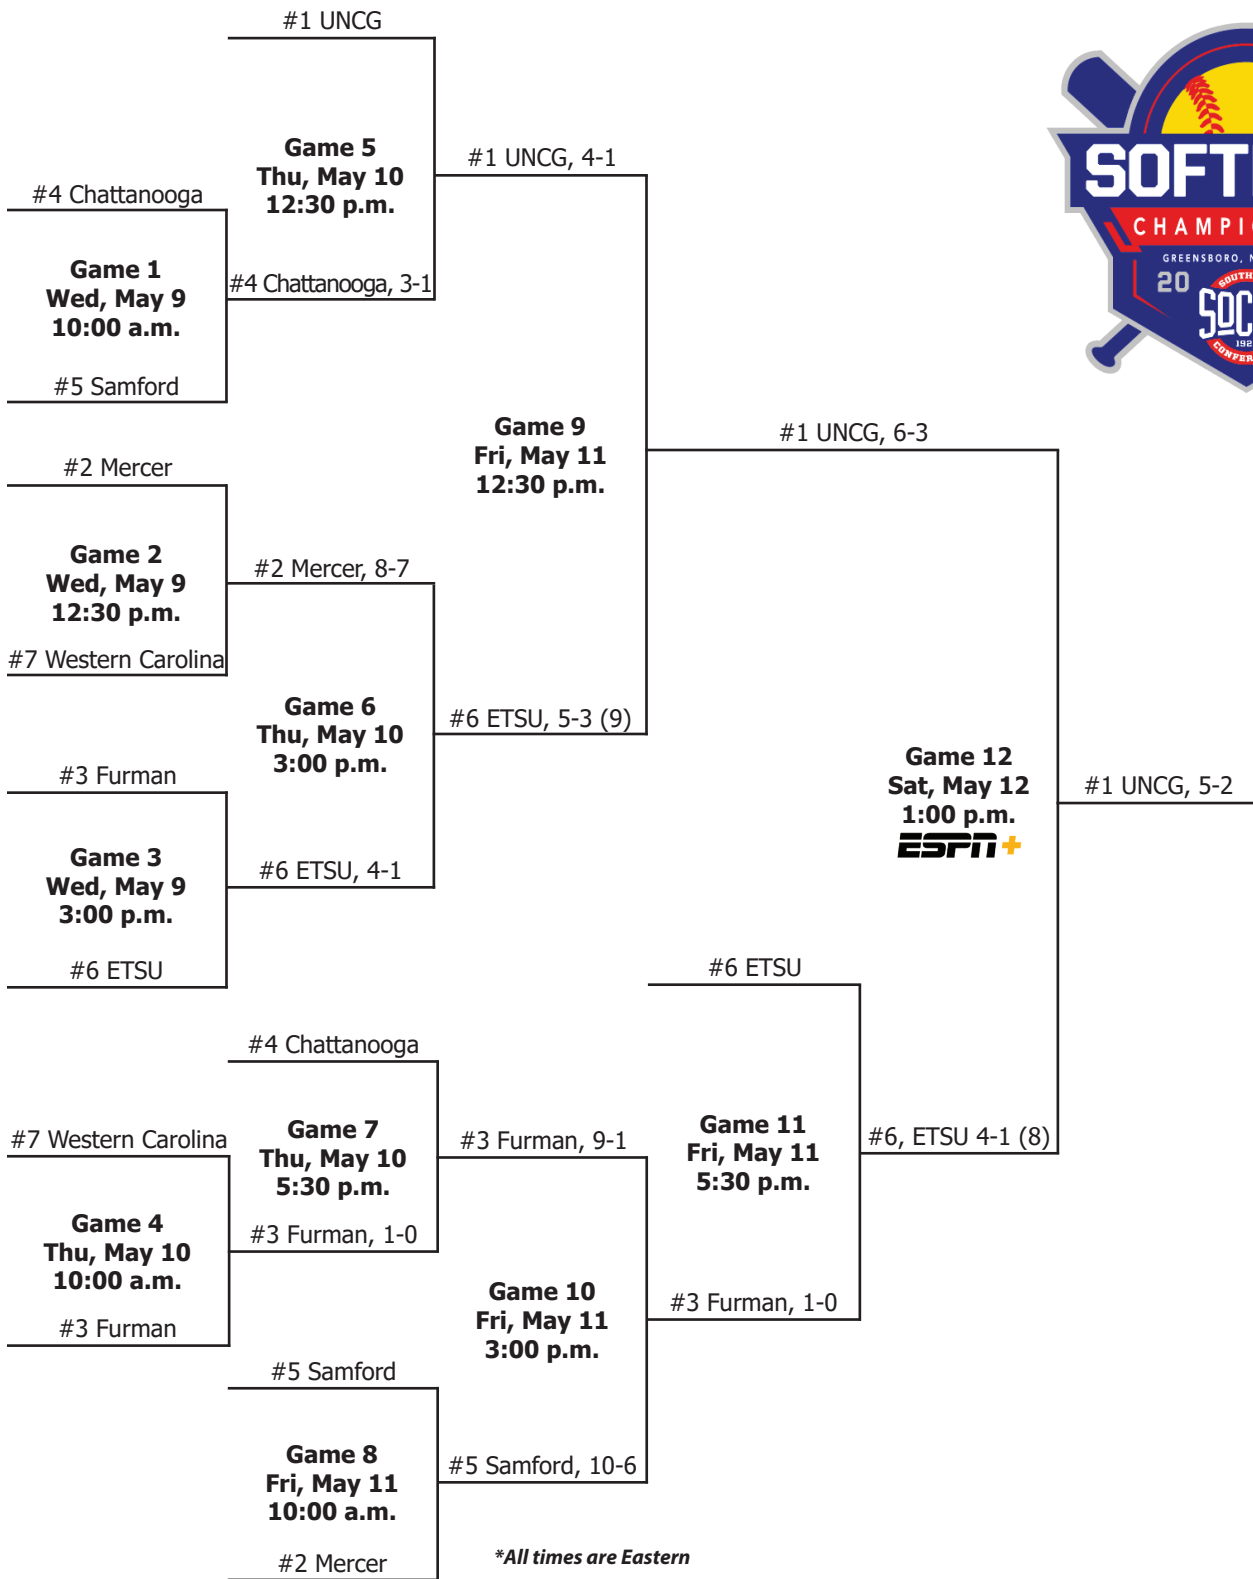

2018 Championship

UNCG Softball Stadium • Greensboro, N.C.

*All times are Eastern

*If-necessary Game 13 was not needed