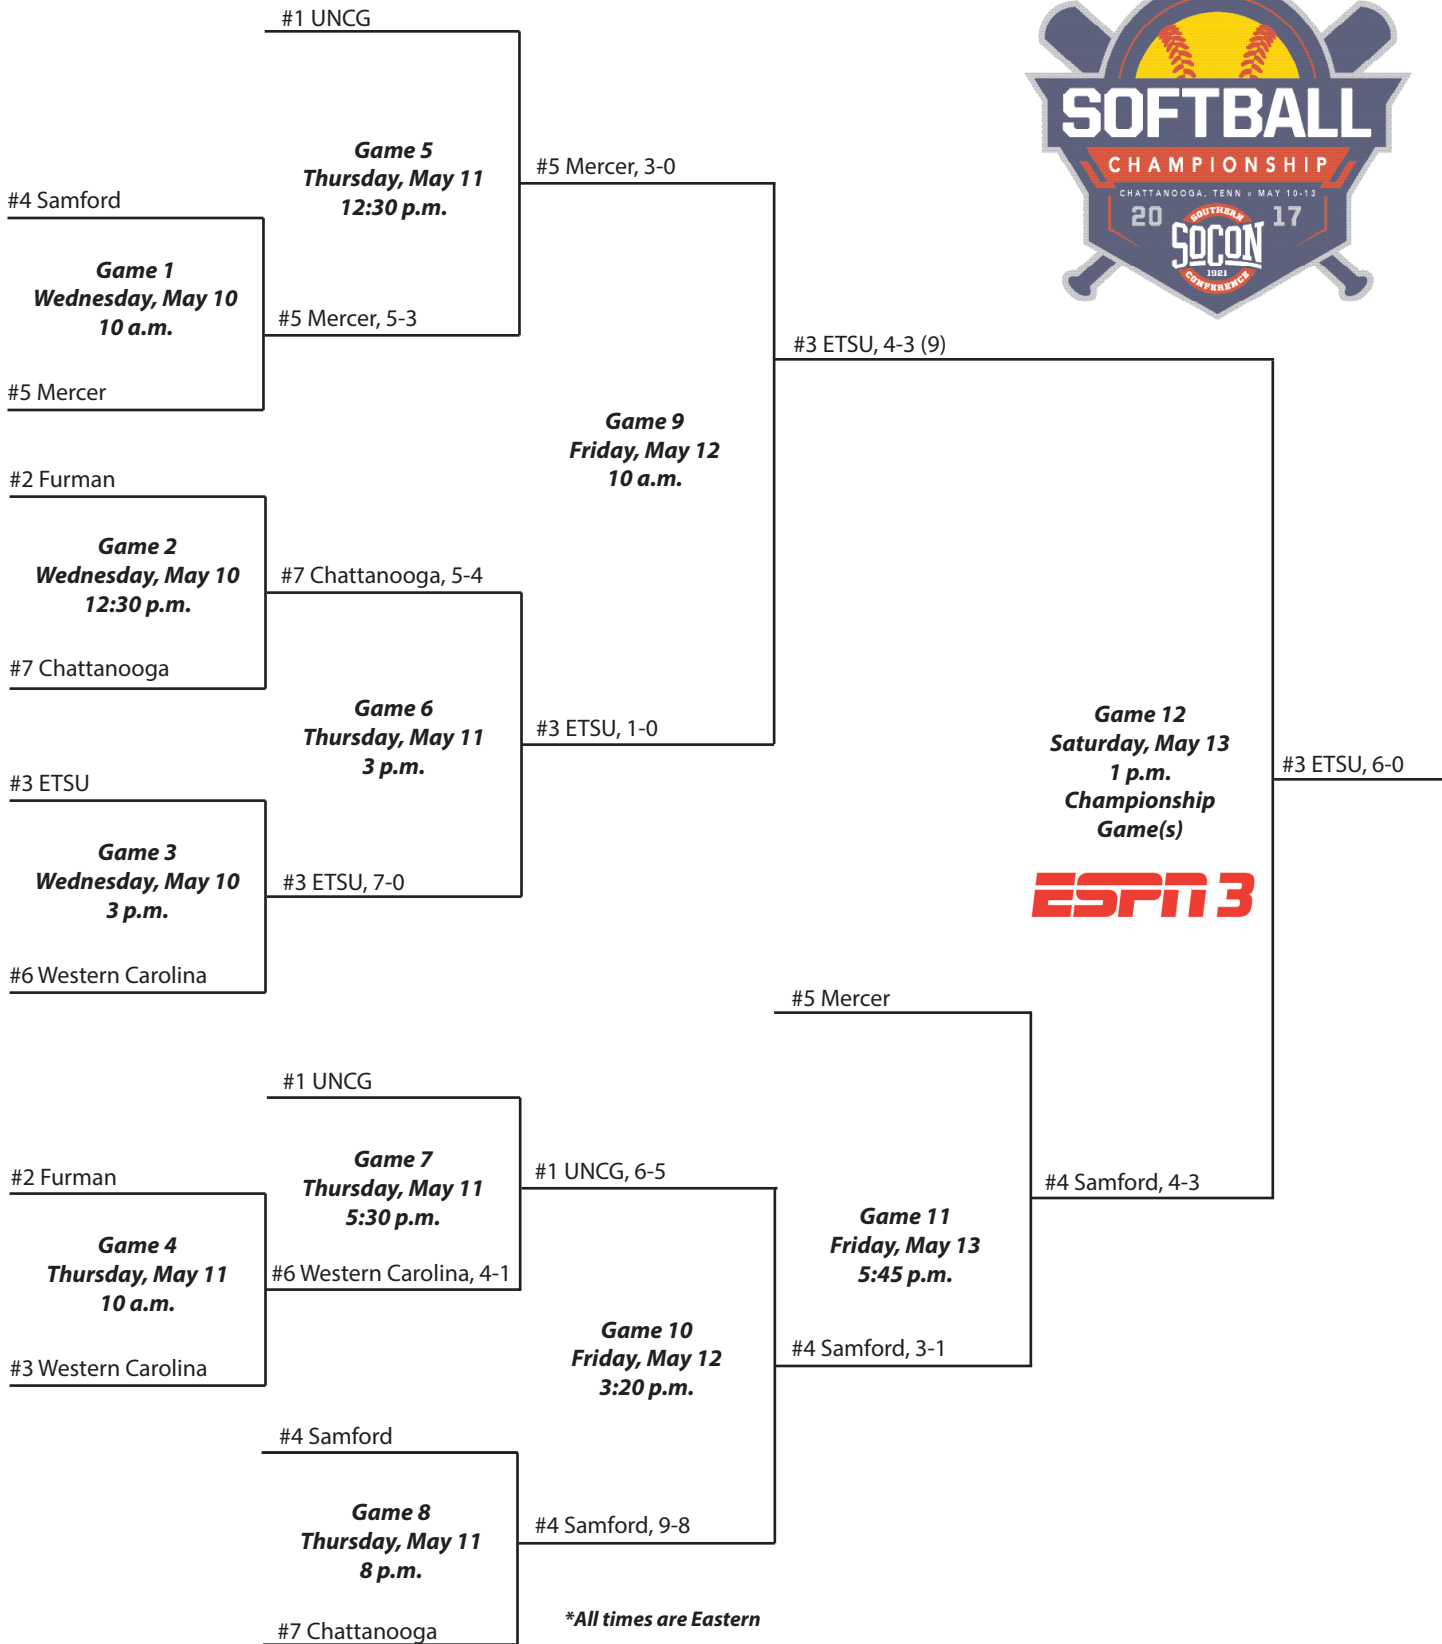

2017 Championship

Frost Stadium • Chattanooga, Tenn.

*All times are Eastern

*If-necessary Game 13 was not needed