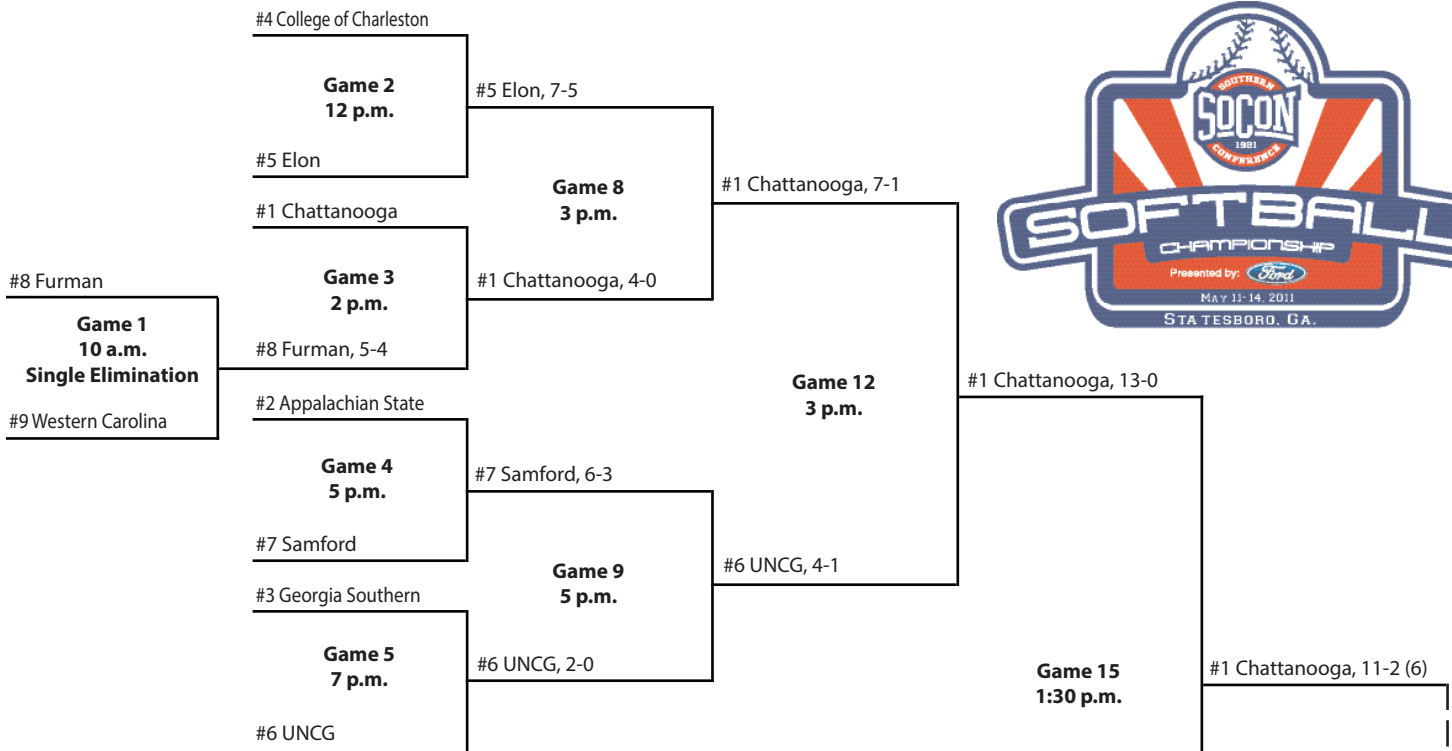

2011 Championship

Eagle Field at the Softball Complex • Statesboro, Ga.

May 11

May 12

May 13

May 14