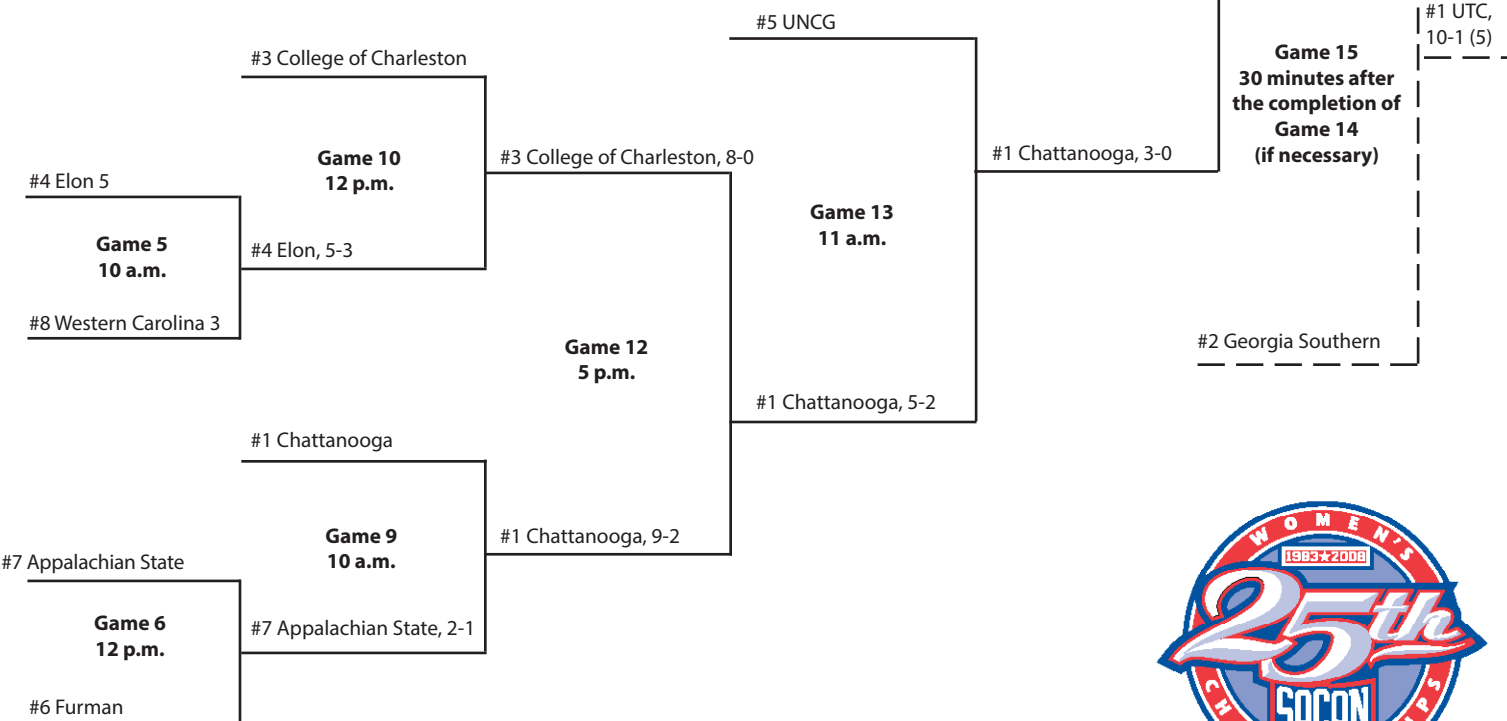

May 8

May 9

May 10