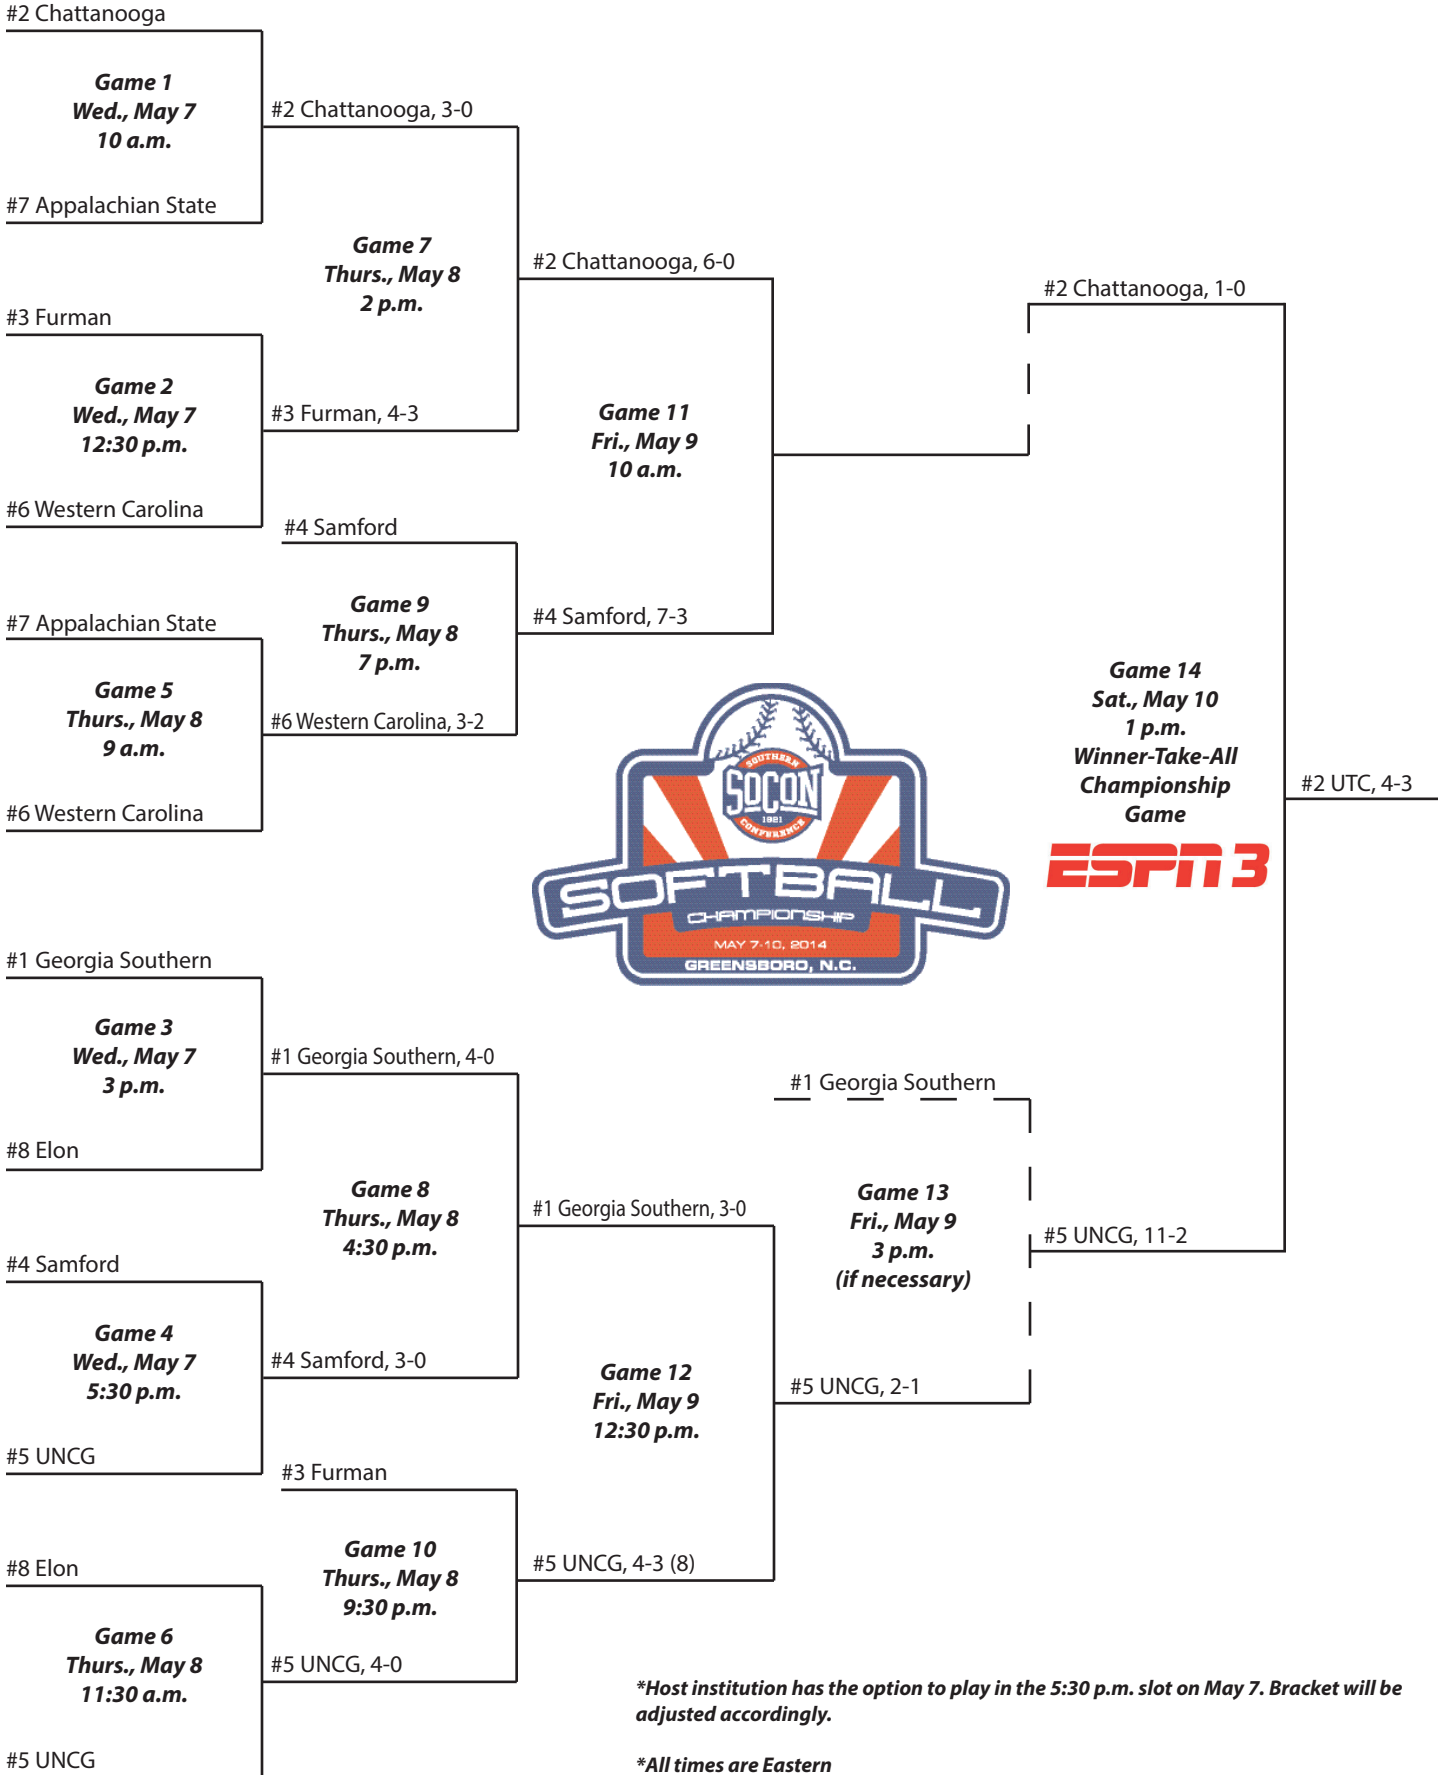

2014 Championship

UNCG Softball Stadium • Greensboro, N.C.