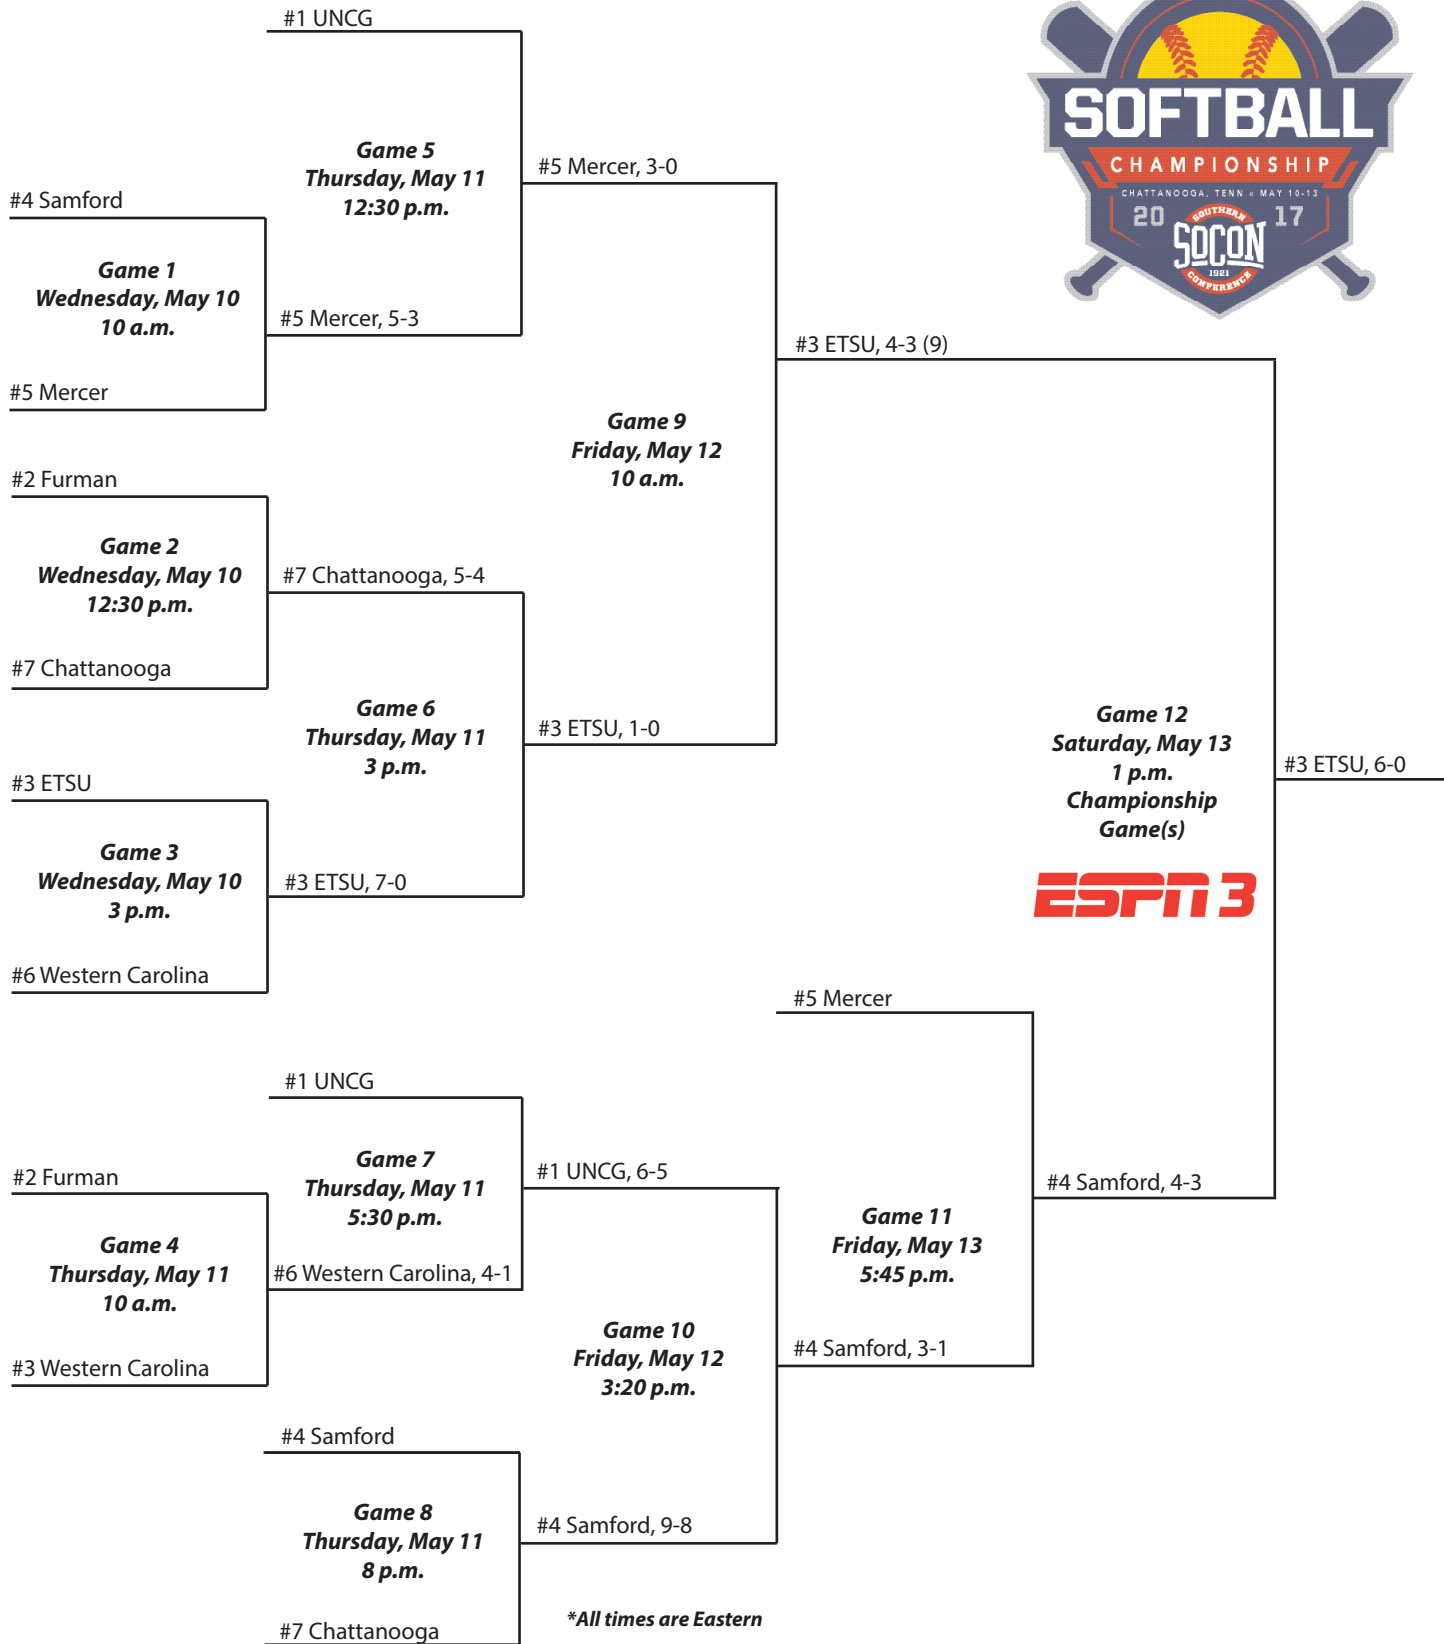

# 2017 Championship

Frost Stadium • Chattanooga, Tenn.

*\*All times are Eastern*

*\*If-necessary Game 13 was not needed*