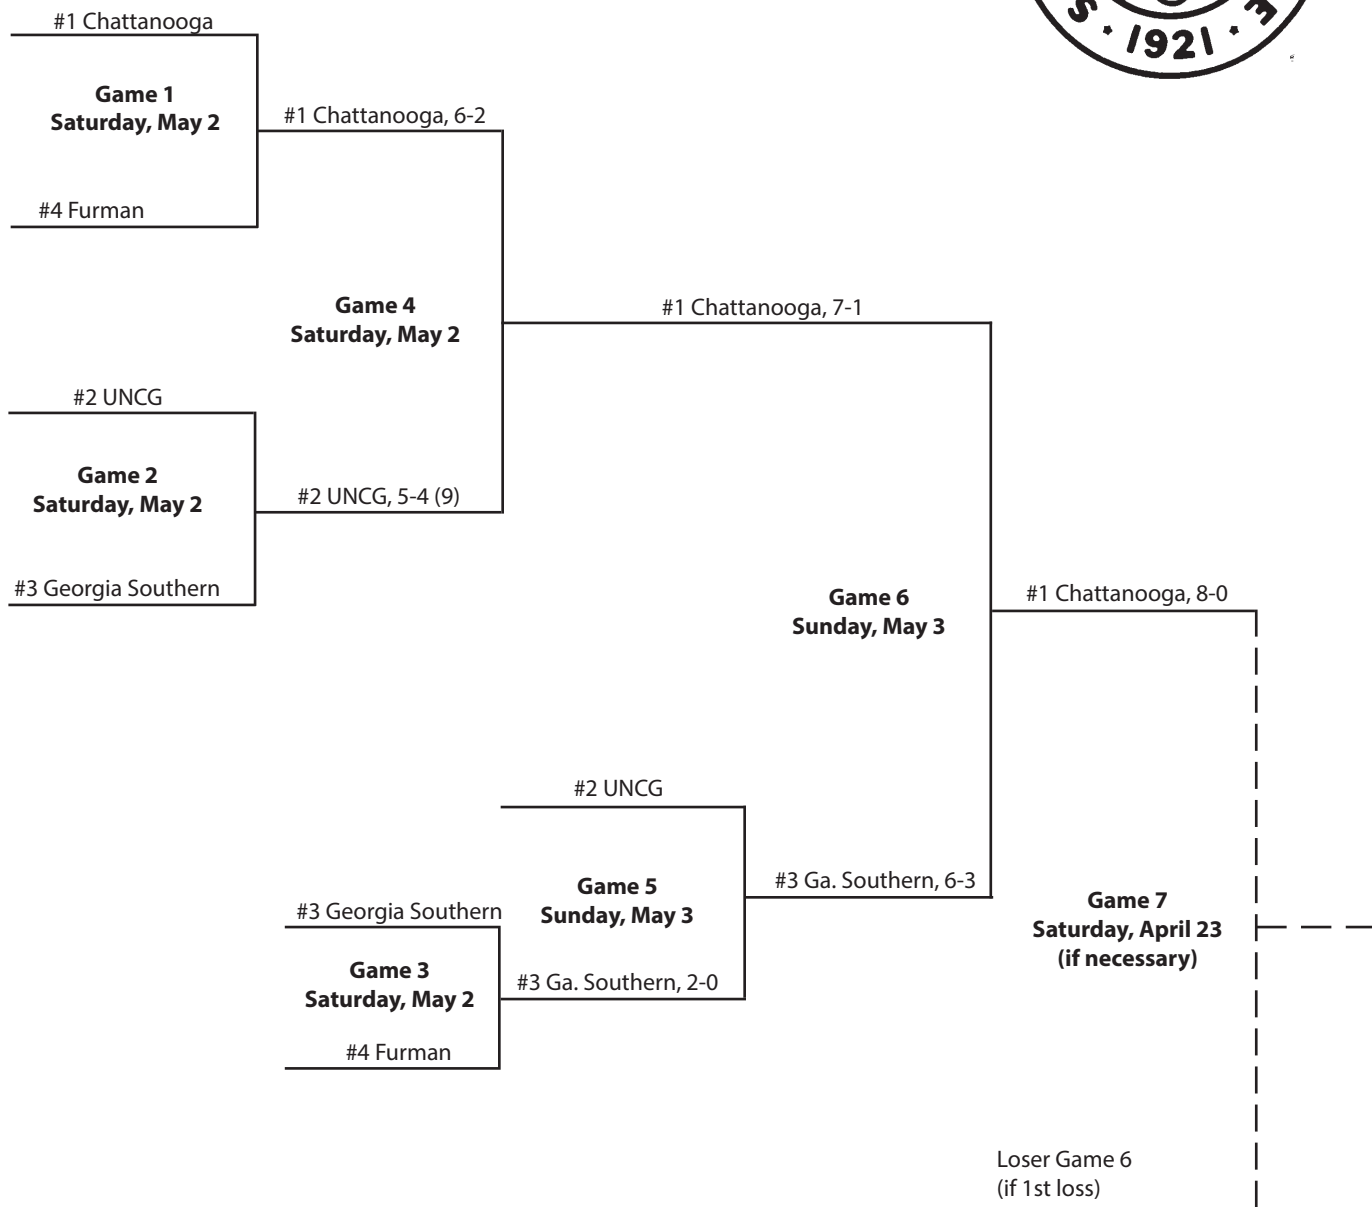

1998 Championship

Chattanooga, Tenn.