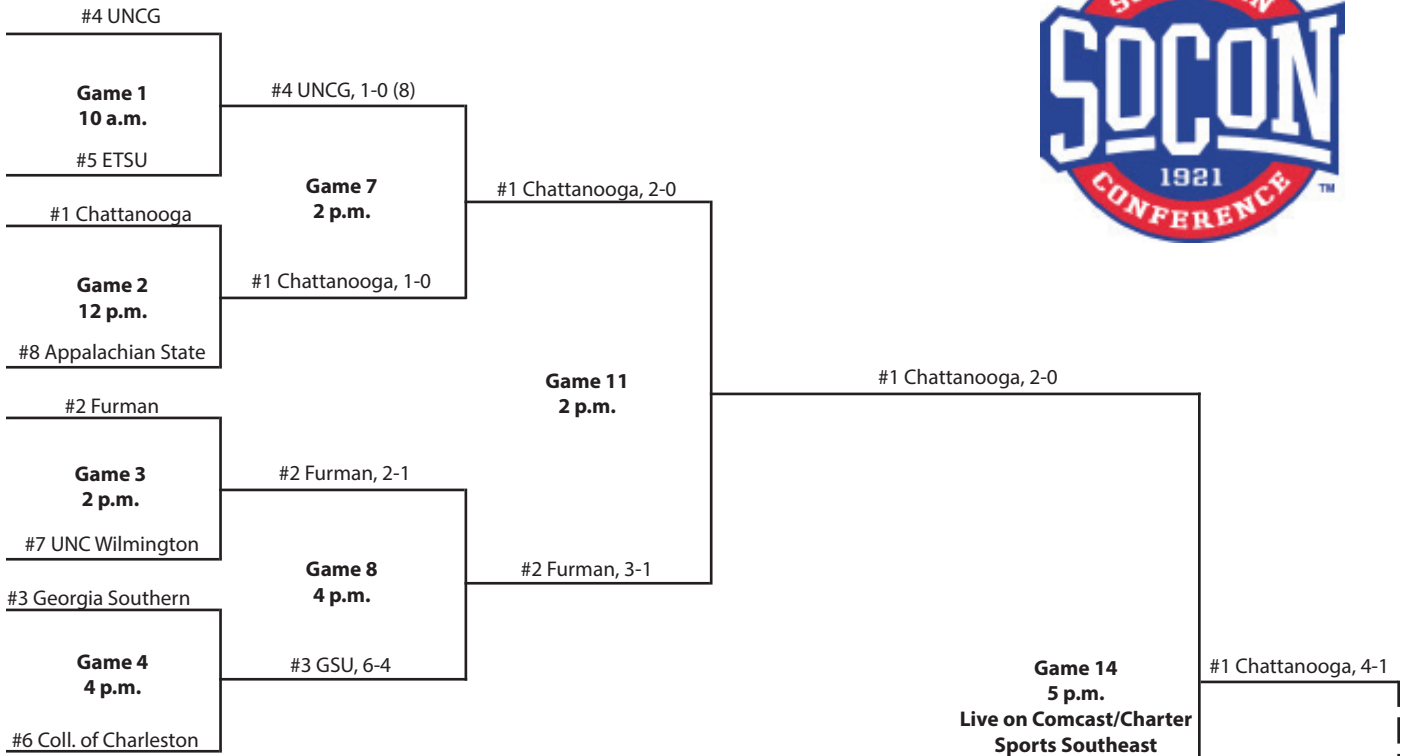

2001 Championship

Chattanooga, Tenn.

May 3

May 4

May 5

May 6