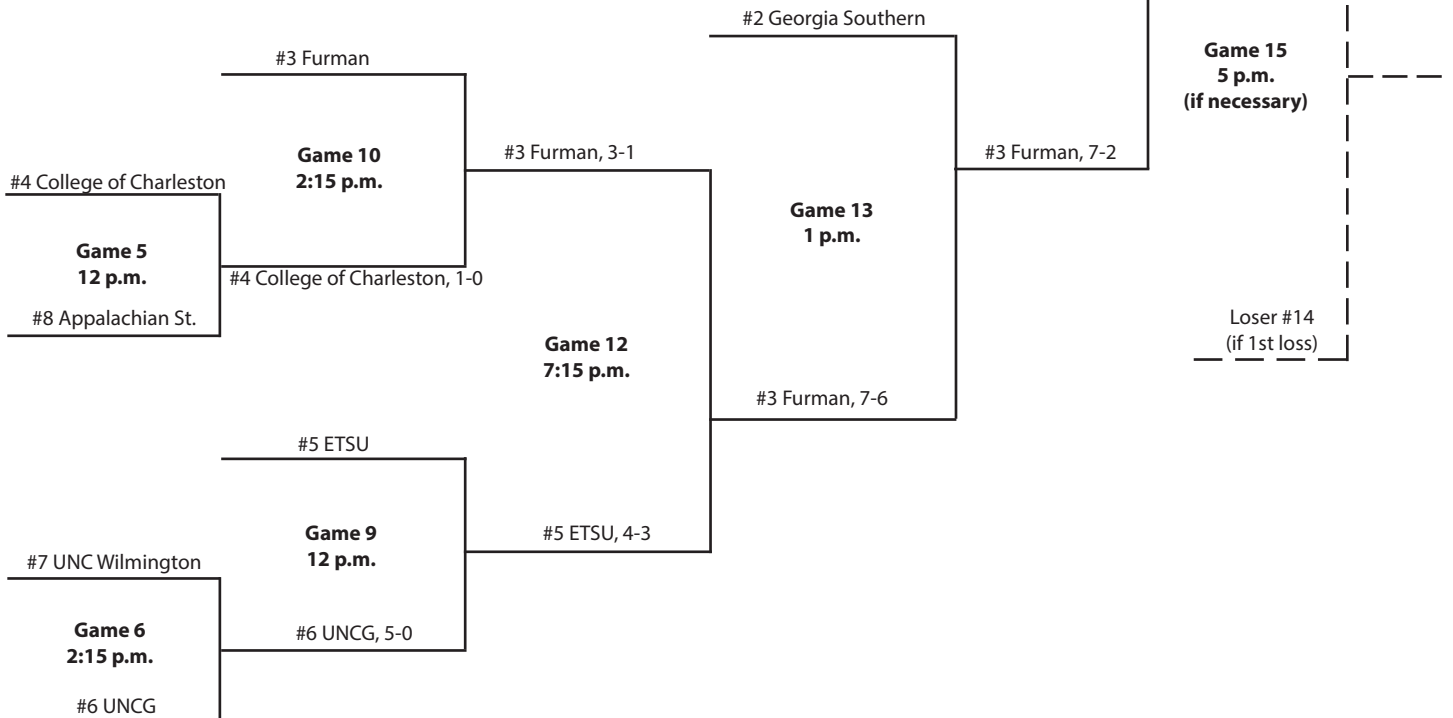

May 3

May 4

May 5