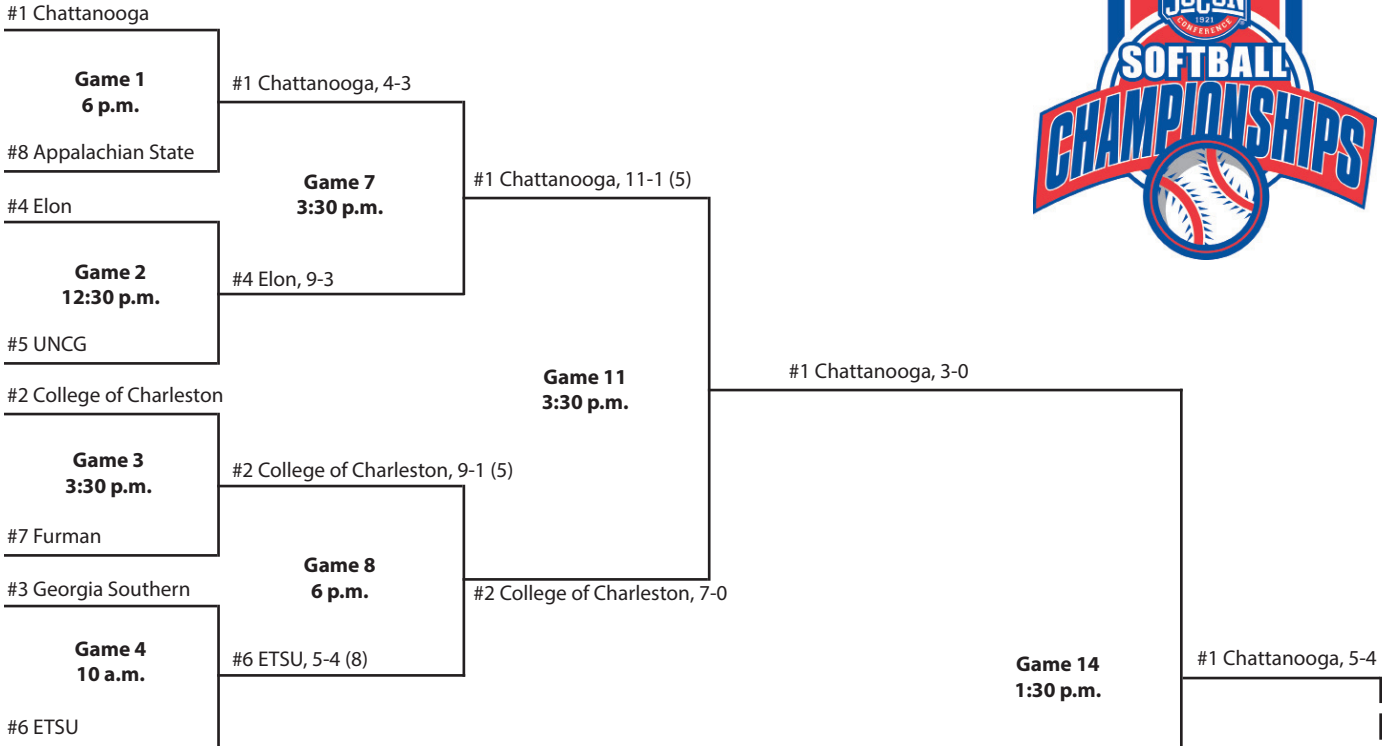

2004 Championship

Jim Frost Stadium • Chattanooga, Tenn.

May 13

May 14

May 15

May 16