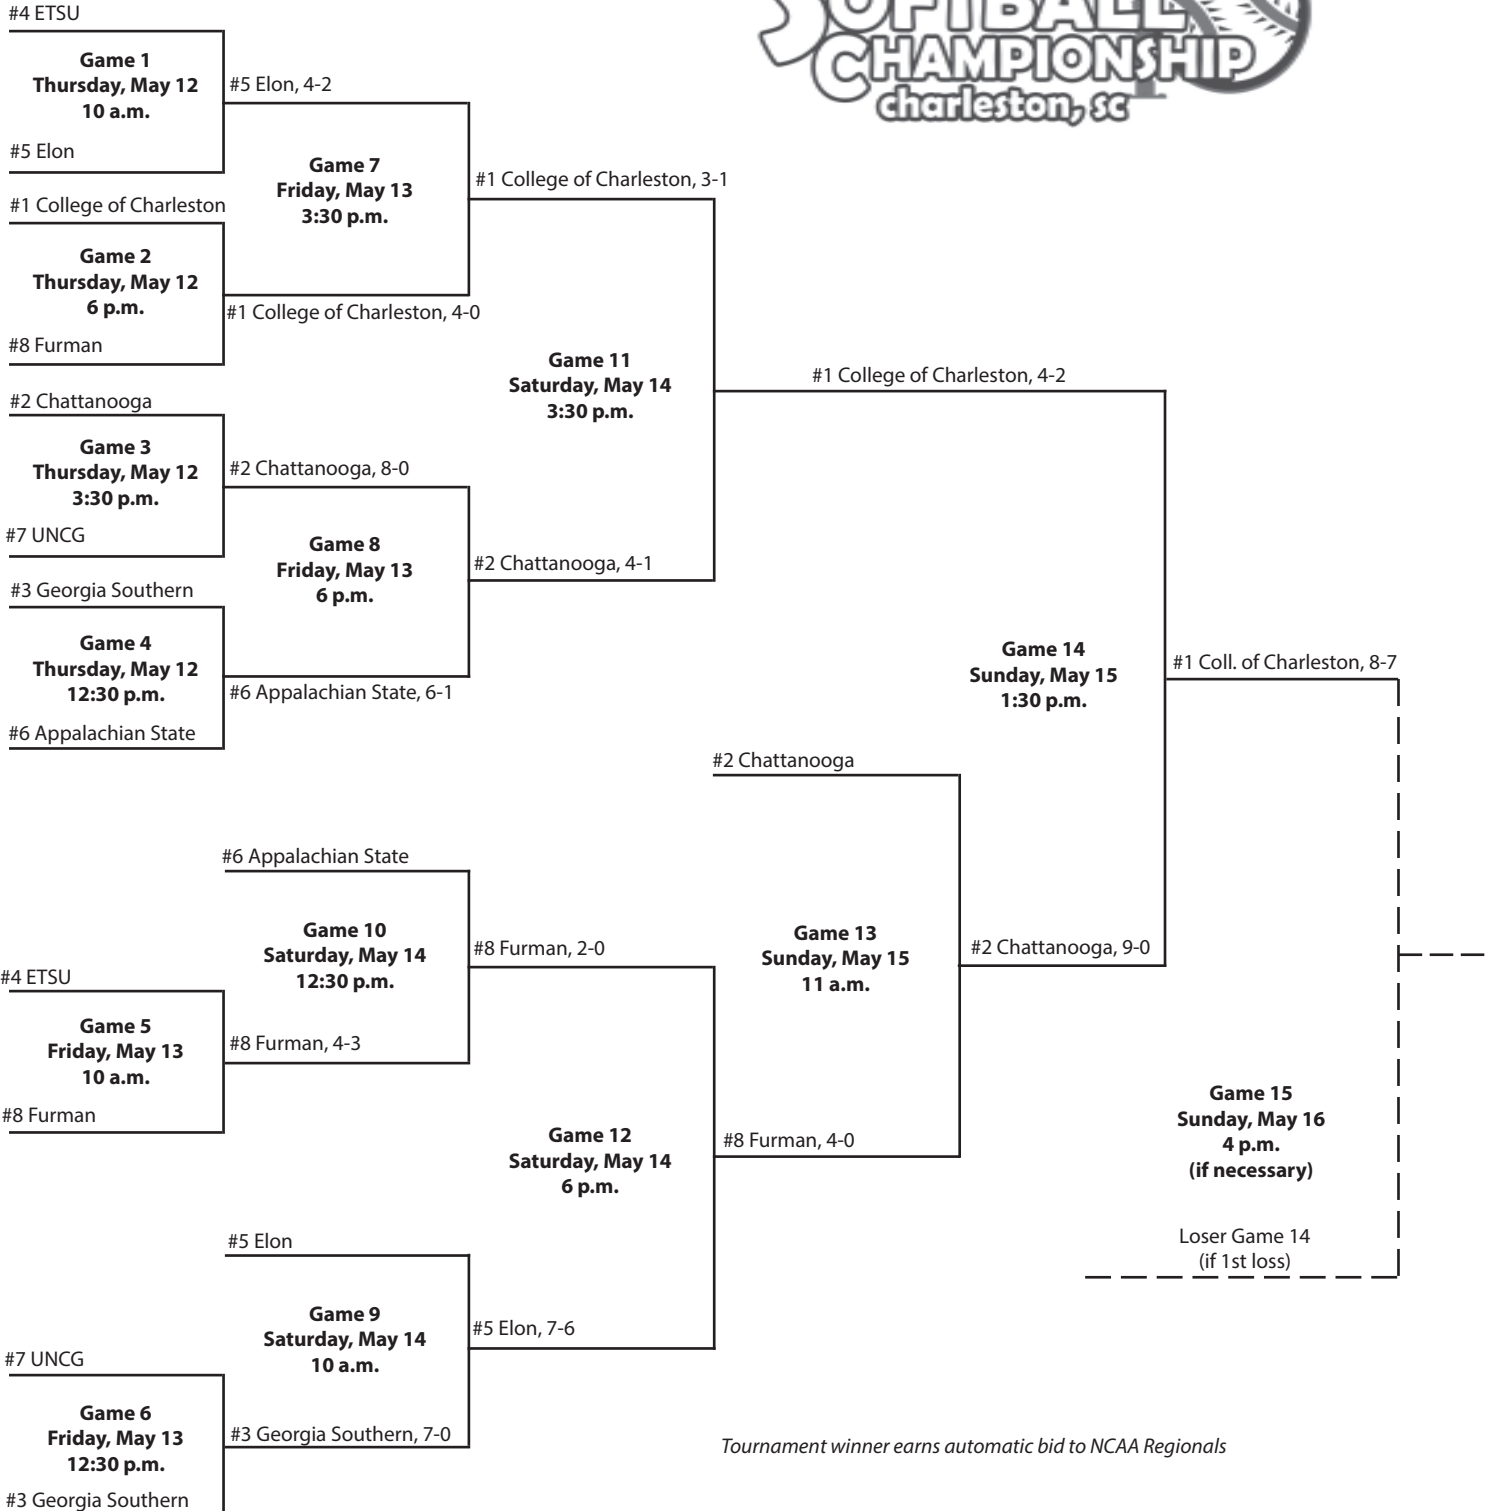

2005 Championship

Patriots Point Athletic Complex • Charleston, S.C.

Tournament winner earns automatic bid to NCAA Regionals