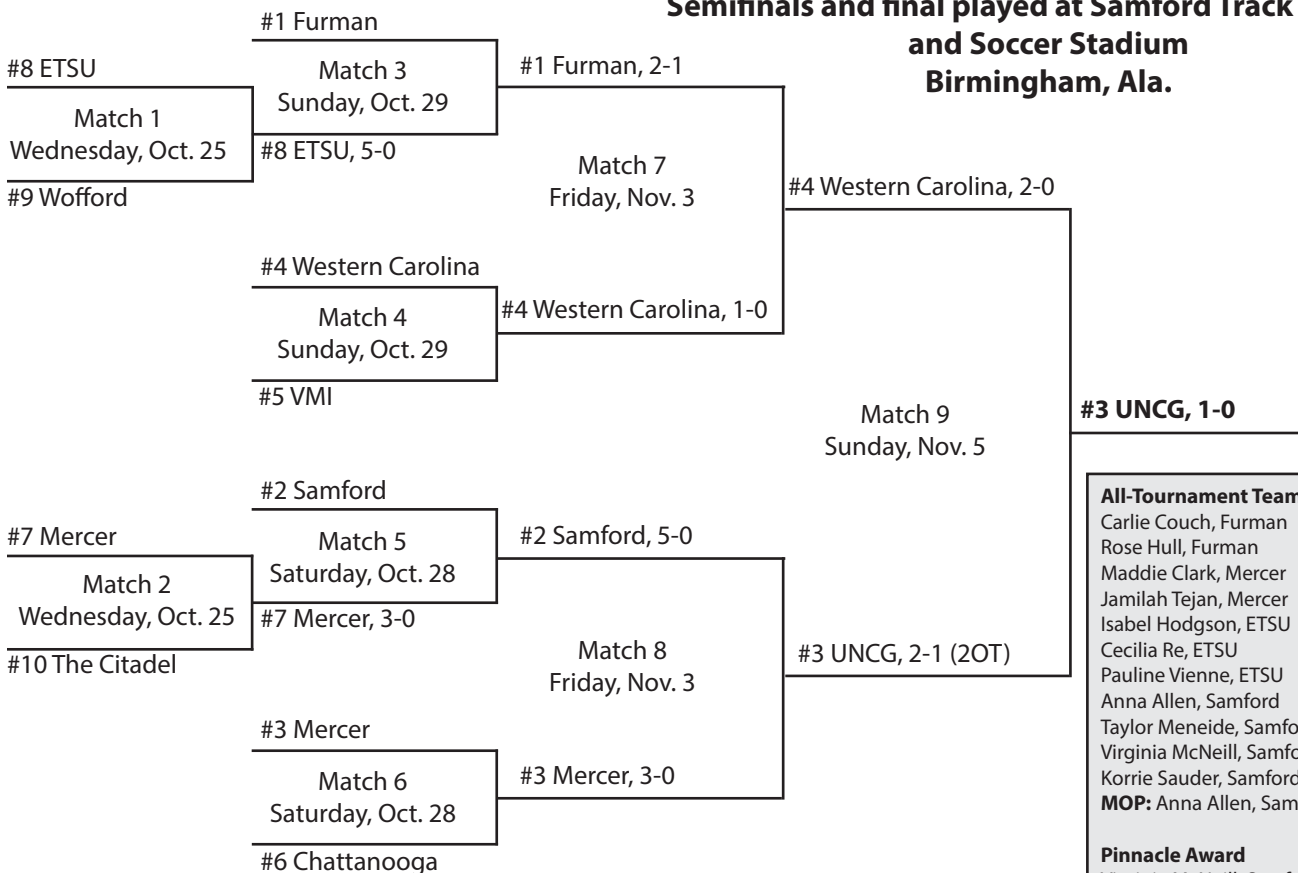

SoCon honors

Player of the Year	Defensive Player of the Year	Coach of the Year	Freshman of the Year
Jermaine Seoposenwe, Samford	Allie Lourie, Samford	Andrew Burr, Furman	Allie Lourie, Chattanooga
All-Conference First Team	All-Conference Second Team	All-Freshman Team	
F Eleonora Goldoni, ETSU	F Treva Aycock, Furman	Georgia Allen, ETSU	
F Carlie Couch, Furman	F Molly Dwyer, Furman	Treva Aycock, Furman	
F Jermaine Seoposenwe, Samford	F Malcanisha Kelley, Samford	Caitlyn Reilly, Furman	
MF Rachel Shah, Furman	MF Irina Brutsch, ETSU	Kelsey Weaver, Furman	
MF Maddie Clark, Mercer	MF Molly Collinson, ETSU	Megan Delmonico, Mercer	
MF Taylor Borman, Samford	MF Georgia Brown, UNCG	Marissa Ferrantino, UNCG	
D Emily McKerlie, ETSU	MF Anna Allen, Samford	Cienna Rideout, UNCG	
D Corinne Wooten, Mercer	D Pauline Vienne, ETSU	Allie Lourie, Samford	
D Olivia Cole, Samford	D Quinn Lombard, Furman	Taylor Meneide, Samford	
D Emily Jones, Samford	D Regan Lehman, UNCG	Jordan Mueller, Chattanooga	
GK Anna Maddox, Samford	GK Chloe Buehler, UNCG	Hannah Torbett, Chattanooga	
		Emily Threatt, Western Carolina	

First-round, quarterfinals played at higher seed; Semifinals and final played at Samford Track and Field and Soccer Stadium Birmingham, Ala.

All-Tournament Team
Carlie Couch, Furman
Rose Hull, Furman
Maddie Clark, Mercer
Jamilah Tejan, Mercer
Isabel Hodgson, ETSU
Cecilia Re, ETSU
Pauline Vienne, ETSU
Anna Allen, Samford
Taylor Meneide, Samford
Virginia McNeill, Samford
Korrie Sauder, Samford
MOP: Anna Allen, Samford
Pinnacle Award
Virginia McNeill, Samford