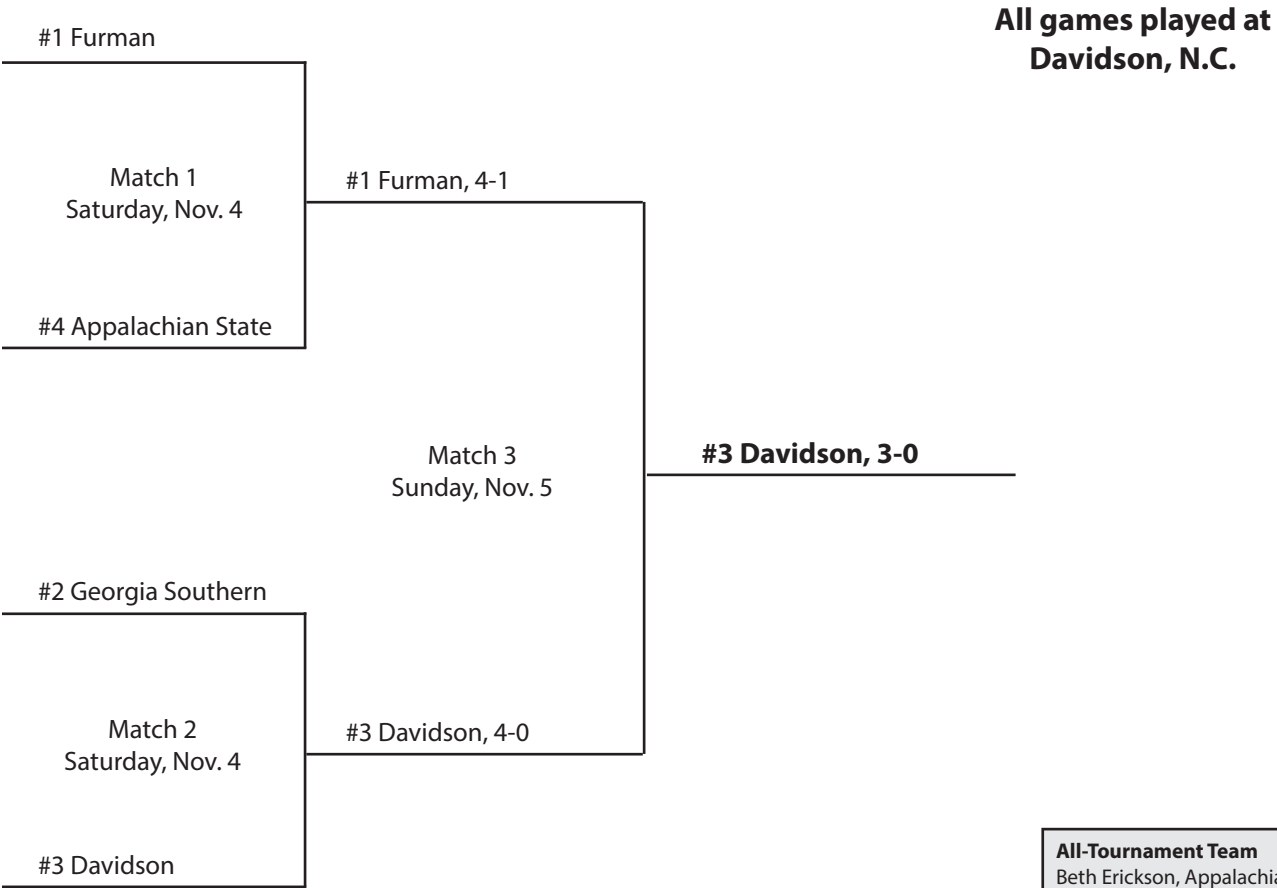

1995 FINAL SUMMARY

STANDINGS	CONFERENCE						OVERALL					
	W	L	T	Pct	GF	GA	W	L	T	Pct	GF	GA
Furman	4	1	1	.750	17	8	9	9	1	.500	39	35
Georgia Southern	4	2	0	.667	11	8	12	7	0	.632	48	30
Davidson	3	2	1	.583	16	11	11	9	2	.545	49	27
Appalachian State	0	6	0	.000	5	22	3	16	1	.175	17	61

SoCon honors Player of the Year Liz Bielefeld, Furman Coach of the Year Brian Lee, Furman Freshman of the Year Leah Versteegen, Furman	All-Conference Team F Claudia Lombard, Davidson F Laura Wise, Furman F Debbie Hensley, Georgia Southern MF Kelly Ammann, Davidson MF Leah Versteegen, Furman MF Morgan Cox, Georgia Southern MF Rachel Tolliver, Georgia Southern D Beth Erickson, Appalachian State D Shannon Lowrance, Davidson D Liz Bielefeld, Furman GK Amanda Sandling, Georgia Southern	Only First Team was awarded in 1995.

All-Tournament Team   Beth Erickson, Appalachian State Brooke Satterfield, Appalachian State Lindsey Grossman, Georgia Southern Megan Pinkston, Georgia Southern Amy Anderson, Furman Holly Aure, Furman Cynthia Bankston, Furman Amy Kanoff, Davidson Claudia Lombard, Davidson Shannon Lowrance, Davidson Alison Noznesky, Davidson MVP - Claudia Lombard, Davidson