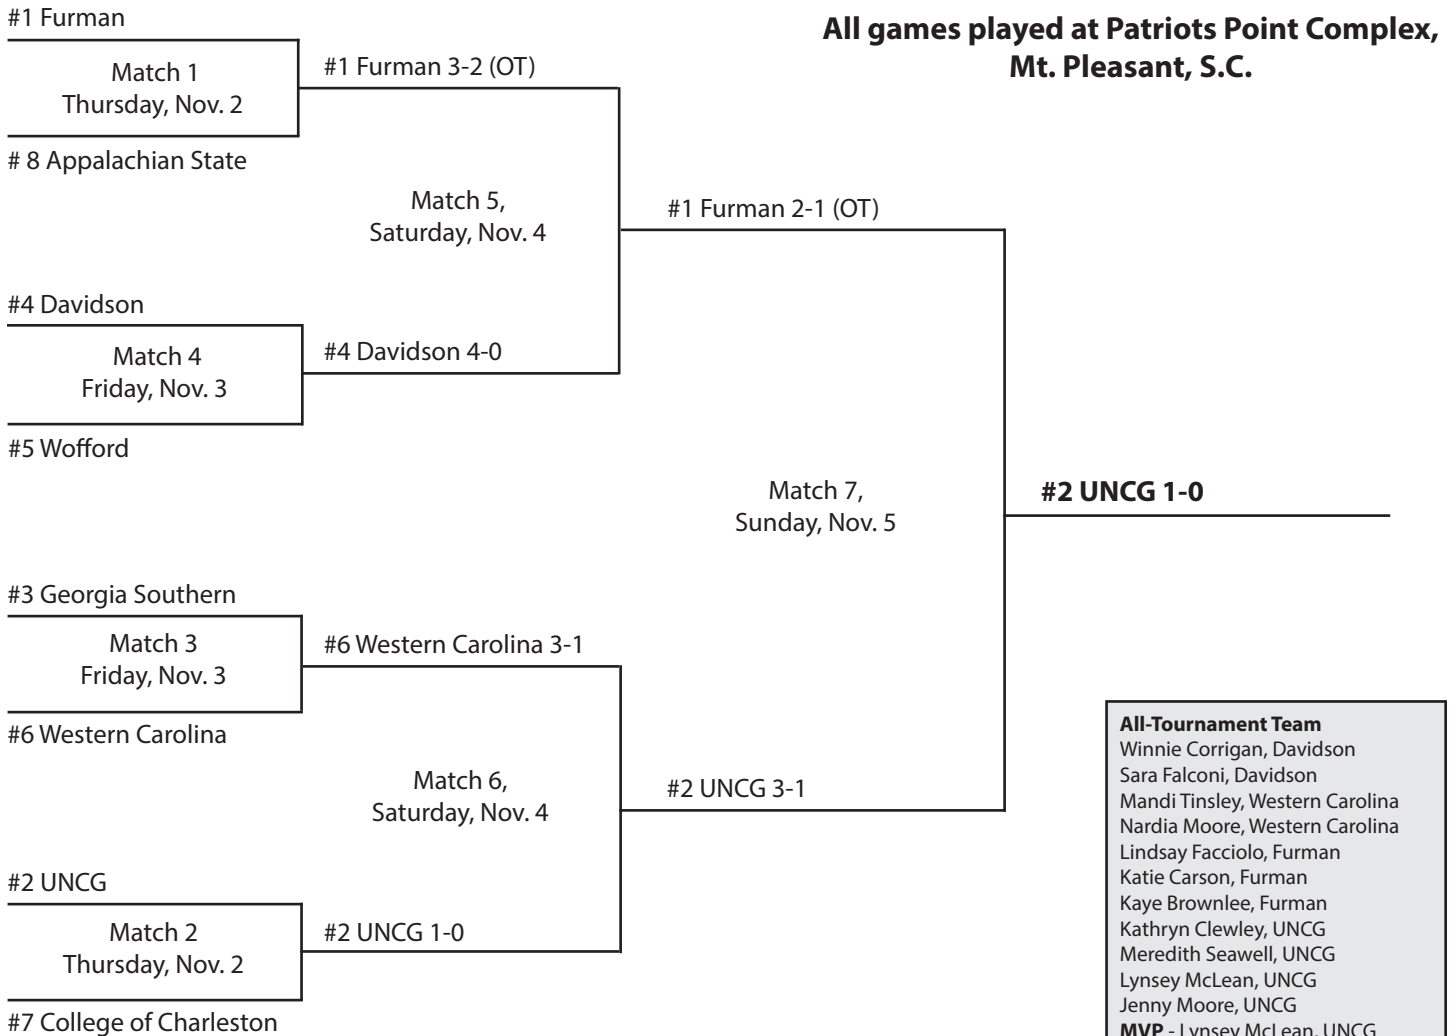

2000 FINAL SUMMARY

STANDINGS	CONFERENCE						OVERALL					
	W	L	T	Pct	GF	GA	W	L	T	Pct	GF	GA
Furman	9	0	0	1.000	34	6	20	3	0	.870	83	23
UNCG	7	2	0	.750	19	4	14	8	1	.630	39	28
Georgia Southern	6	3	0	.667	25	13	14	5	0	.737	58	18
Davidson	6	3	0	.667	19	12	14	8	0	.636	47	35
Wofford	5	4	0	.556	23	22	10	9	0	.526	46	45
Western Carolina	4	4	1	.500	14	14	11	8	2	.571	49	34
College of Charleston	3	5	1	.389	15	20	4	13	2	.263	28	50
Appalachian State	2	6	1	.278	11	21	7	11	2	.400	37	35
Chattanooga	1	7	1	.166	4	28	6	9	1	.406	22	39
ETSU	0	9	0	.000	6	32	6	12	0	.333	33	47

SoCon honors	All-Conference Team	
Player of the Year: Emily Turgeon, Furman	First Team	Second Team
	F Heather Maloney, Davidson	F Leigh Ann Hoskins, Davidson
	F Emily Turgeon, Furman	F Danielle Petro, Furman
	F Melissa Turner, Furman	F Faith Stewart, Wofford
	F Robin Thirsk, Georgia Southern	MF Tara Maloney, Davidson
Coach of the Year: Brian Lee, Furman	MF Kaye Brownlee, Furman	MF Amanda Bernard, Georgia Southern
	MF Sarah Tollick, Furman	MF Nardia Moore, Western Carolina
	MF Lynsey McLean, UNCG	D Janis Milne, Georgia Southern
Freshman of the Year: Emily Turgeon, Furman	D Bridgett Giles, Furman	D Jennifer Kennedy, UNCG
	D Lauren Killey, Furman	D Brandy Ossmann, Western Carolina
	D Rebecca Shivers, UNCG	GK Melissa Barnes, Furman
	GK Kathryn Clewley, UNCG	GK Katie Menegaz, Wofford

All-Tournament Team
Winnie Corrigan, Davidson
Sara Falconi, Davidson
Mandi Tinsley, Western Carolina
Nardia Moore, Western Carolina
Lindsay Facciolo, Furman
Katie Carson, Furman
Kaye Brownlee, Furman
Kathryn Clewley, UNCG
Meredith Seawell, UNCG
Lynsey McLean, UNCG
Jenny Moore, UNCG
MVP - Lynsey McLean, UNCG