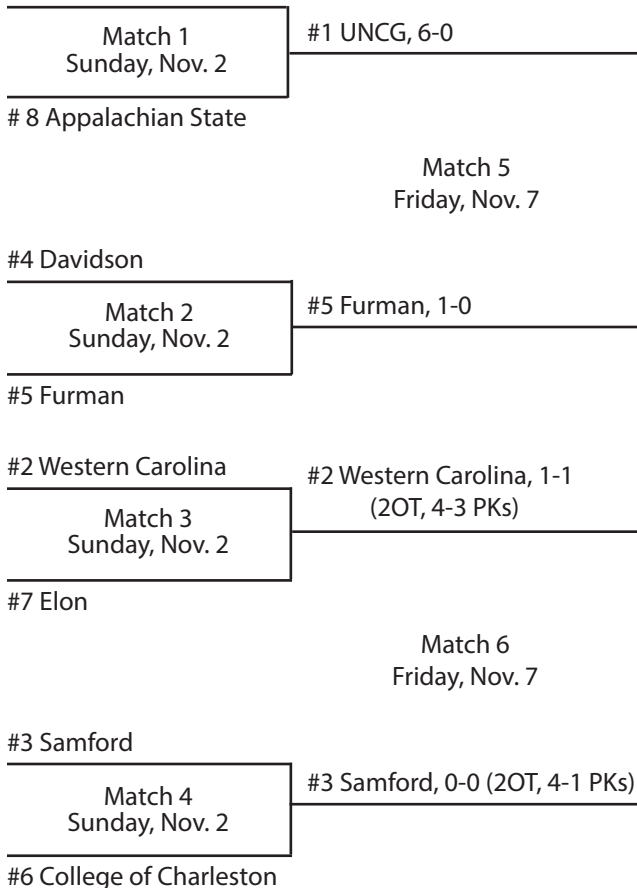

SoCon honors

Player of the Year

Katelynn Donovan, UNCG

Coach of the Year

Eddie Radwanski, UNCG (later vacated)

Freshman of the Year

Martha Hall, Furman

All-Conference First Team

F Megan Manthey, College of Charleston
F Kyri Bye-Nagel, Davidson
F Ashley Toussaint, Georgia Southern
F Katelynn Donovan, UNCG
M Rachel Fry, Furman
M Jen Bronson, UNCG
M Shanna Schmoker, Western Carolina
D Kate Myatt, Furman
D Jamie Corti, UNCG
D Lauren Lopez, UNCG
GK Kelsey Kearney, UNCG

All-Conference Second Team

F Katina Boozer, Elon
F Martha Hall, Furman
F Donna-Kay Henry, Chattanooga
M Courtney Hart, Davidson
M Katie Persichini, Elon
M Nicole Danford, UNCG
D Danielle Jordan, College of Charleston
D Brittany Schneider, College of Charleston
D Ashley Creavalle, Furman
D Arlan Whittle, Western Carolina
GK Erin Smith, College of Charleston

All-Freshman Team

Hope Atkinson, College of Charleston
Andrea Keller, Elon
Martha Hall, Furman
Danae Kaimuloa, Georgia Southern
Nicole Danford, UNCG
Kelsey Kearney, UNCG
Theresa Henry, Samford
Alyssa Whitehead, Samford
Sarah Wilkinson, Samford
Donna-Kay Henry, Chattanooga
Kayla Beauduy, Western Carolina

#1 UNCG

**First-round matches played at higher seed;
Semifinals and final played at
Patriots Point Soccer Complex,
Mt. Pleasant, S.C.**

All-Tournament Team
Margaret Antonik, Furman
Katya Gokham, Furman
Amber Cress, Samford
Paige Lanter, Samford
Kelsey Kearney, UNCG
Lauren Lopez, UNCG
Mary Kate Towne, UNCG
Shanna Schmoker, Western Carolina
Jenny Matteson, Western Carolina
Arlan Whittle, Western Carolina
Caitlin Williams, Western Carolina
MVP: Caitlin Williams, Western Carolina