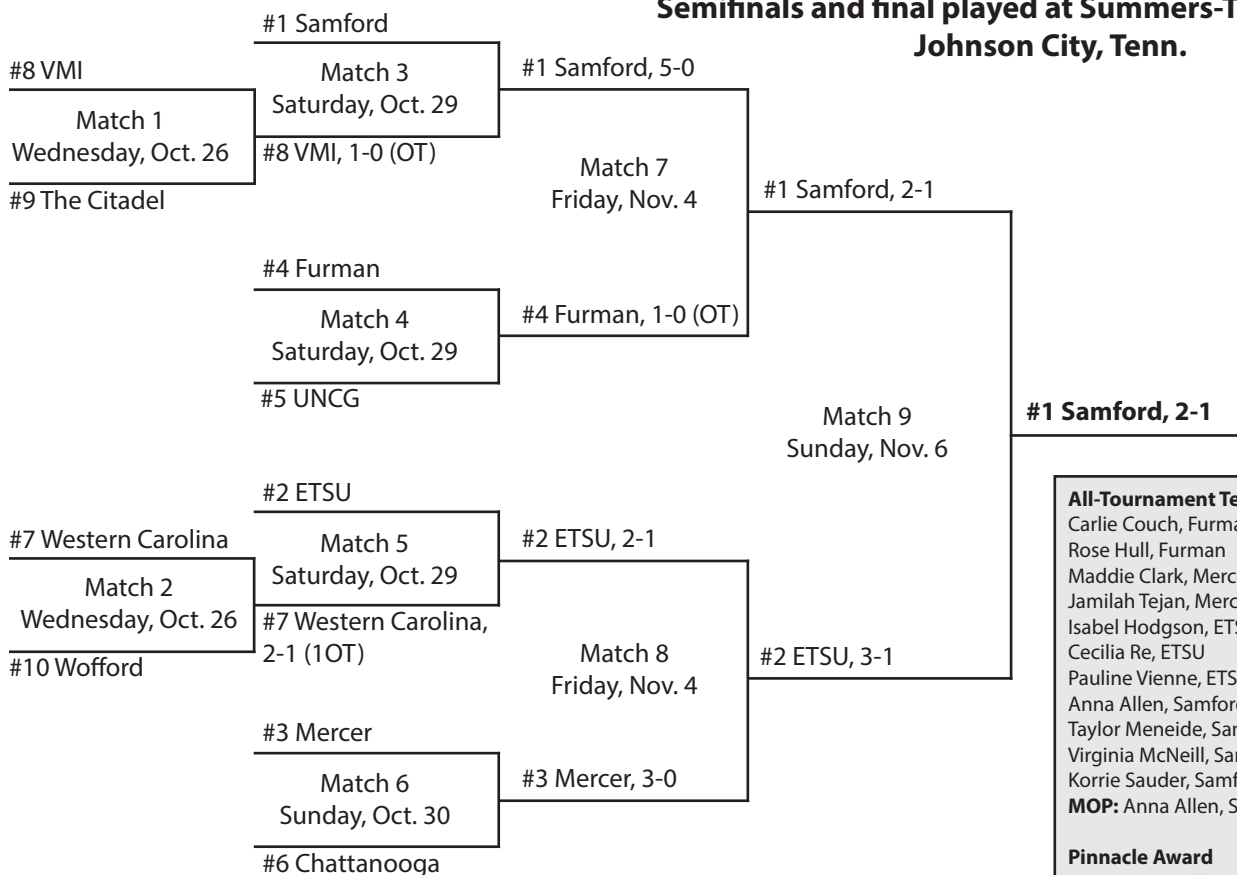

SoCon honors

Player of the Year	Defensive Player of the Year	Coach of the Year	Freshman of the Year
Jermaine Seoposenwe, Samford	Olivia Cole, Samford	Todd Yelton, Samford	Allie Lourie, Samford
All-Conference First Team	All-Conference Second Team	All-Freshman Team	
F Eleonora Goldoni, ETSU	F Treva Aycock, Furman	Georgia Allen, ETSU	
F Carlie Couch, Furman	F Molly Dwyer, Furman	Treva Aycock, Furman	
F Jermaine Seoposenwe, Samford	F Malcanisha Kelley, Samford	Caitlyn Reilly, Furman	
MF Rachel Shah, Furman	MF Irina Brutsch, ETSU	Kellsey Weaver, Furman	
MF Maddie Clark, Mercer	MF Molly Collinson, ETSU	Megan Delmonico, Mercer	
MF Taylor Borman, Samford	MF Georgia Brown, UNCG	Marissa Ferrantino, UNCG	
D Emily McKerlie, ETSU	MF Anna Allen, Samford	Cienna Rideout, UNCG	
D Corinne Wooten, Mercer	D Pauline Vienne, ETSU	Allie Lourie, Samford	
D Olivia Cole, Samford	D Quinn Lombard, Furman	Taylor Meneide, Samford	
D Emily Jones, Samford	D Regan Lehman, UNCG	Jordan Mueller, Chattanooga	
GK Anna Maddox, Samford	GK Chloe Buehler, UNCG	Hannah Torbett, Chattanooga	
		Emily Threatt, Western Carolina	

**First-round, quarterfinals played at higher seed;
Semifinals and final played at Summers-Taylor Stadium,
Johnson City, Tenn.**

All-Tournament Team
Carlie Couch, Furman
Rose Hull, Furman
Maddie Clark, Mercer
Jamilah Tejan, Mercer
Isabel Hodgson, ETSU
Cecilia Re, ETSU
Pauline Vienne, ETSU
Anna Allen, Samford
Taylor Meneide, Samford
Virginia McNeill, Samford
Korrie Sauder, Samford
MOP: Anna Allen, Samford
Pinnacle Award
Virginia McNeill, Samford