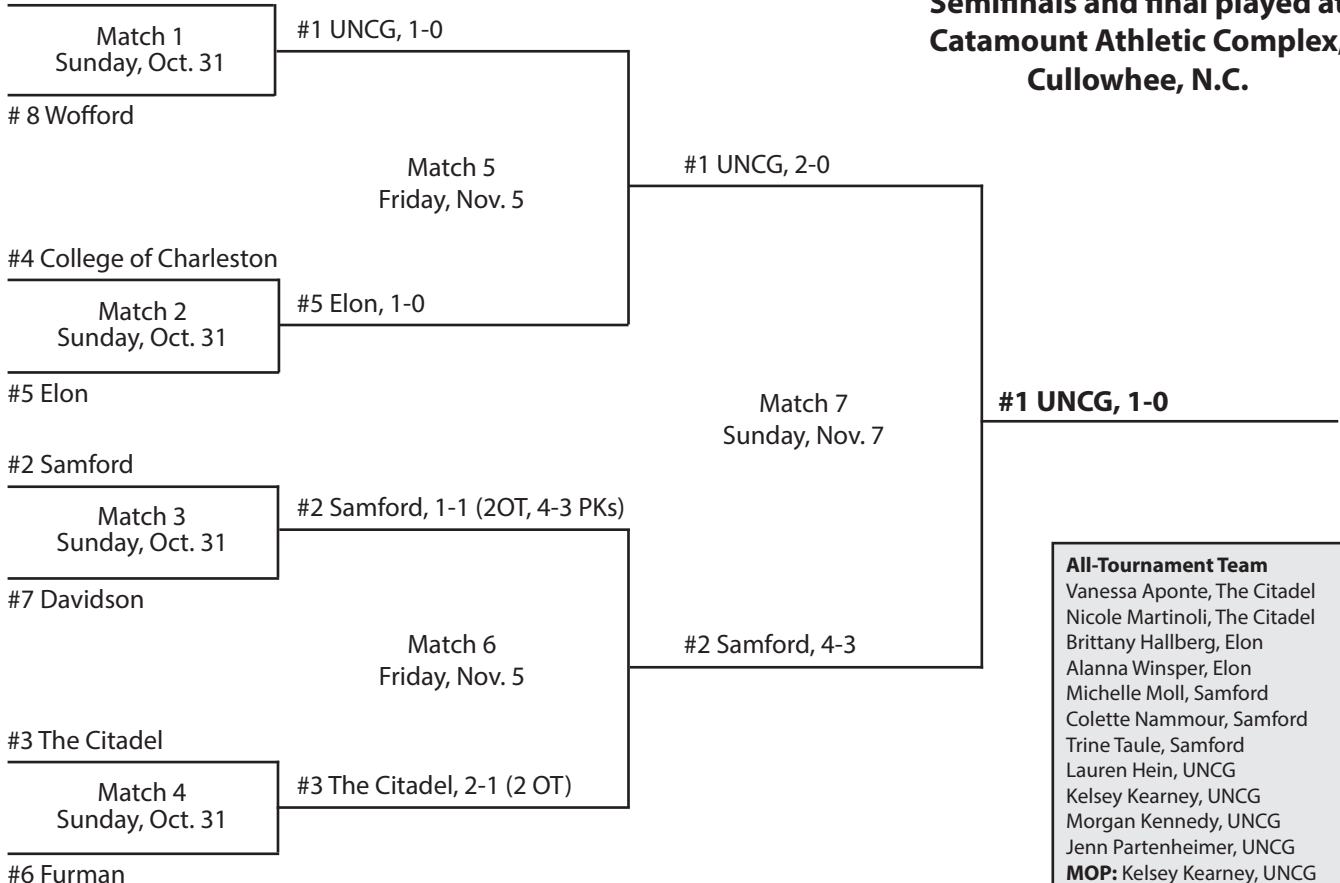

SoCon honors

Player of the Year

Mariana Garcia, The Citadel

Coach of the Year

Bob Winch, The Citadel

Freshman of the Year

Mariana Garcia, The Citadel

All-Conference First Team

F Martha Hall, Furman
F Tabitha Padgett, UNCG
F Donna-Kay Henry, Chattanooga
F Sara Wilkinson, Samford
MF Mariana Garcia, The Citadel
MF Cat Barnekow, UNCG
MF Jenn Partenheimer, UNCG
D Katie Evans, UNCG
D Leah Leppert, Samford
D Colette Nammour, Samford
GK Kelsey Kearney, UNCG

All-Conference Second Team

F Nicole Levermann, The Citadel
F Brittany Hallberg, Elon
F Kristen Schmidbauer, UNCG
MF Sarah Schaidle, College of Charleston
MF Allison Drutchas, Davidson
MF Rachel Shelnutt, Furman
MF Paige Lanter, Samford
D Hannah Gmerek, College of Charleston
D Amanda Flink, Davidson
D Ashley Creavalle, Furman
GK Alyssa Whitehead, Samford

All-Freshman Team

Vanessa Aponte, The Citadel
Mariana Garcia, The Citadel
Nicole Levermann, The Citadel
Chelsea Stark, Elon
Dee Makris, Furman
Catie Moore, Furman
Morgan Kennedy, UNCG
Kristen Schmidbauer, UNCG
Stine Schoening, UNCG
Trine Taule, Samford
Brittany Gendron, Western Carolina

#1 UNCG

First-round matches played at higher seed;
Semifinals and final played at
Catamount Athletic Complex,
Cullowhee, N.C.

All-Tournament Team

Vanessa Aponte, The Citadel
Nicole Martinoli, The Citadel
Brittany Hallberg, Elon
Alanna Winsper, Elon
Michelle Moll, Samford
Colette Nammour, Samford
Trine Taule, Samford
Lauren Hein, UNCG
Kelsey Kearney, UNCG
Morgan Kennedy, UNCG
Jenn Partenheimer, UNCG
MOP: Kelsey Kearney, UNCG