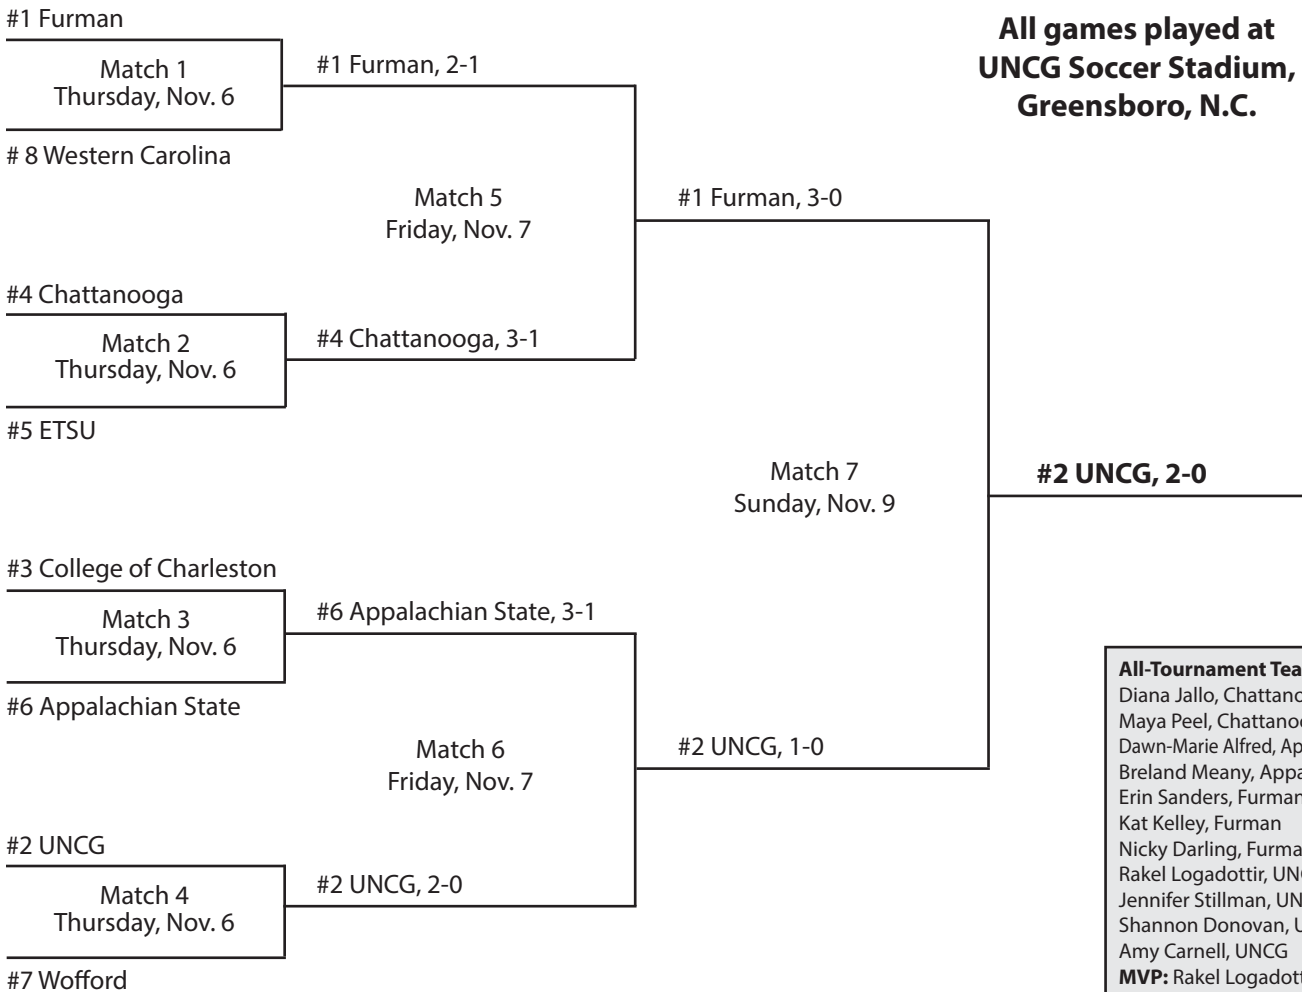

SoCon honors	All-Conference Team	
<b>Player of the Year</b> Andrea Morrison, Furman	<b>First Team</b>	<b>Second Team</b>
<b>Coach of the Year</b> J.D. Kyzer, Chattanooga	F Emily Turgeon, Furman	F Erin Ashton, ETSU
<b>Freshman of the Year</b> Shannon Donovan, UNCG	F Andre'a Morrison, Furman	F Kristin Rhyne, College of Charleston
	F Diana Jallo, Chattanooga	F Amy Carnell, UNCG
	MF Kat Kelley, Furman	F Brooke Crandall, Chattanooga
	MF Rakel Logadottir, UNCG	MF Jamie Stewart, College of Charleston
	MF Elfa Erlingsdottir, Chattanooga	MF Danielle Petro, Furman
	D Dawn-Marie Alfred, Appalachian State	MF Jaime Cutts, Wofford
	D Kara Koehn, Davidson	D Claire Wigfall, College of Charleston
	D Nicky Darling, Furman	D Christie Nipaver, Georgia Southern
	D April Raymer, Furman	D Cara Hammond, UNCG
	GK Andie Hinshaw, Furman	GK Breland Meany, Appalachian State