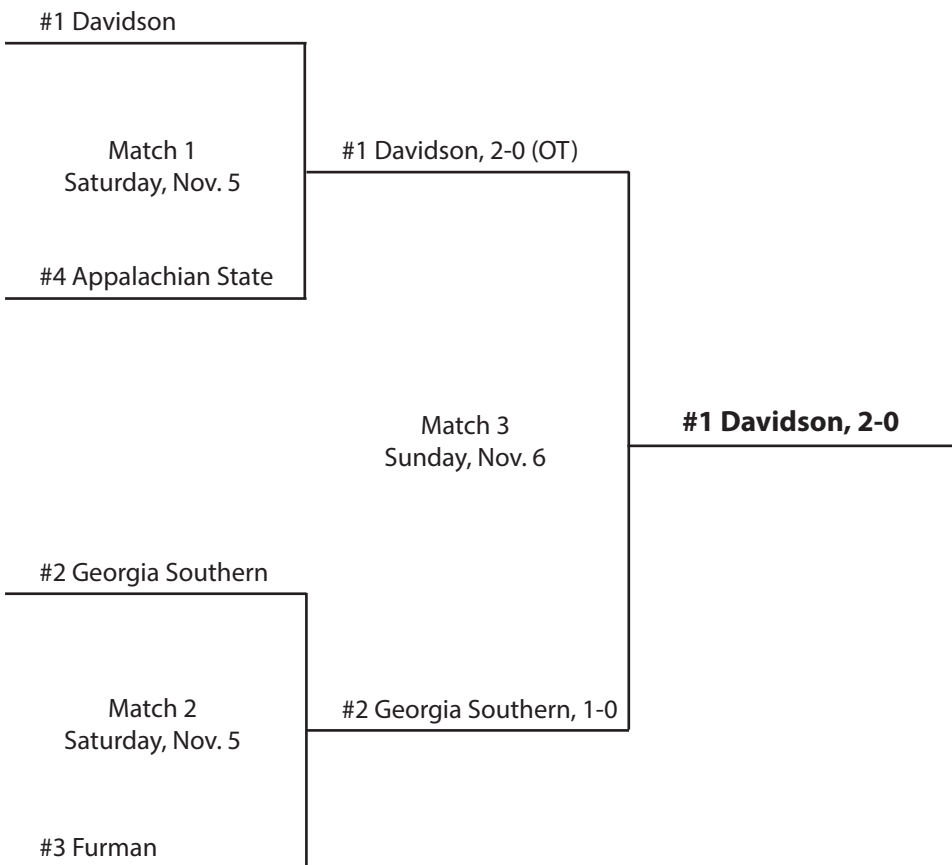

1994 FINAL SUMMARY (INAUGURAL SEASON)

STANDINGS	CONFERENCE						OVERALL					
	W	L	T	Pct	GF	GA	W	L	T	Pct	GF	GA
Davidson	5	1	0	.833	30	5	10	10	1	.500	51	33
Georgia Southern	3	3	0	.500	11	14	10	10	0	.500	43	43
Furman	2	4	0	.333	4	13	4	14	0	.222	10	50
Appalachian State	2	4	0	.333	4	17	3	12	0	.200	11	53

SoCon honors		All-Conference Team	
Player of the Year Claudia Lombard, Davidson		F	Claudia Lombard, Davidson
		F	Debbie Hensley, Georgia Southern
		F	Heather Wineberg, Davidson
Coach of the Year Tom Norton, Georgia Southern		MF	Kelly Ammann, Davidson
		MF	Ellen Sprinkle, Davidson
		MF	Laura Wise, Furman
		MF	Rachel Tolliver, Georgia Southern
Freshman of the Year Laura Wise, Furman		D	Becky Neal, Appalachian State
		D	Melissa Moser, Davidson
		D	Liz Bielefeld, Furman
		GK	Sara Kesler, Furman

Only First Team was awarded in 1994.

All games played at Bryan Park, Greensboro, N.C.

All-Tournament Team
Becky Neal, Appalachian State
Farrell O'Quinn, Appalachian State
Liz Bielefeld, Furman
Leslie Evans, Furman
Christina Beam, Georgia Southern
Morgan Cox, Georgia Southern
Jill Logue, Georgia Southern
Leslie Griener, Davidson
Amy Kanoff, Davidson
Shannon Lowrance, Davidson
Liz Schaper, Davidson
MVP - Shannon Lowrance, Davidson