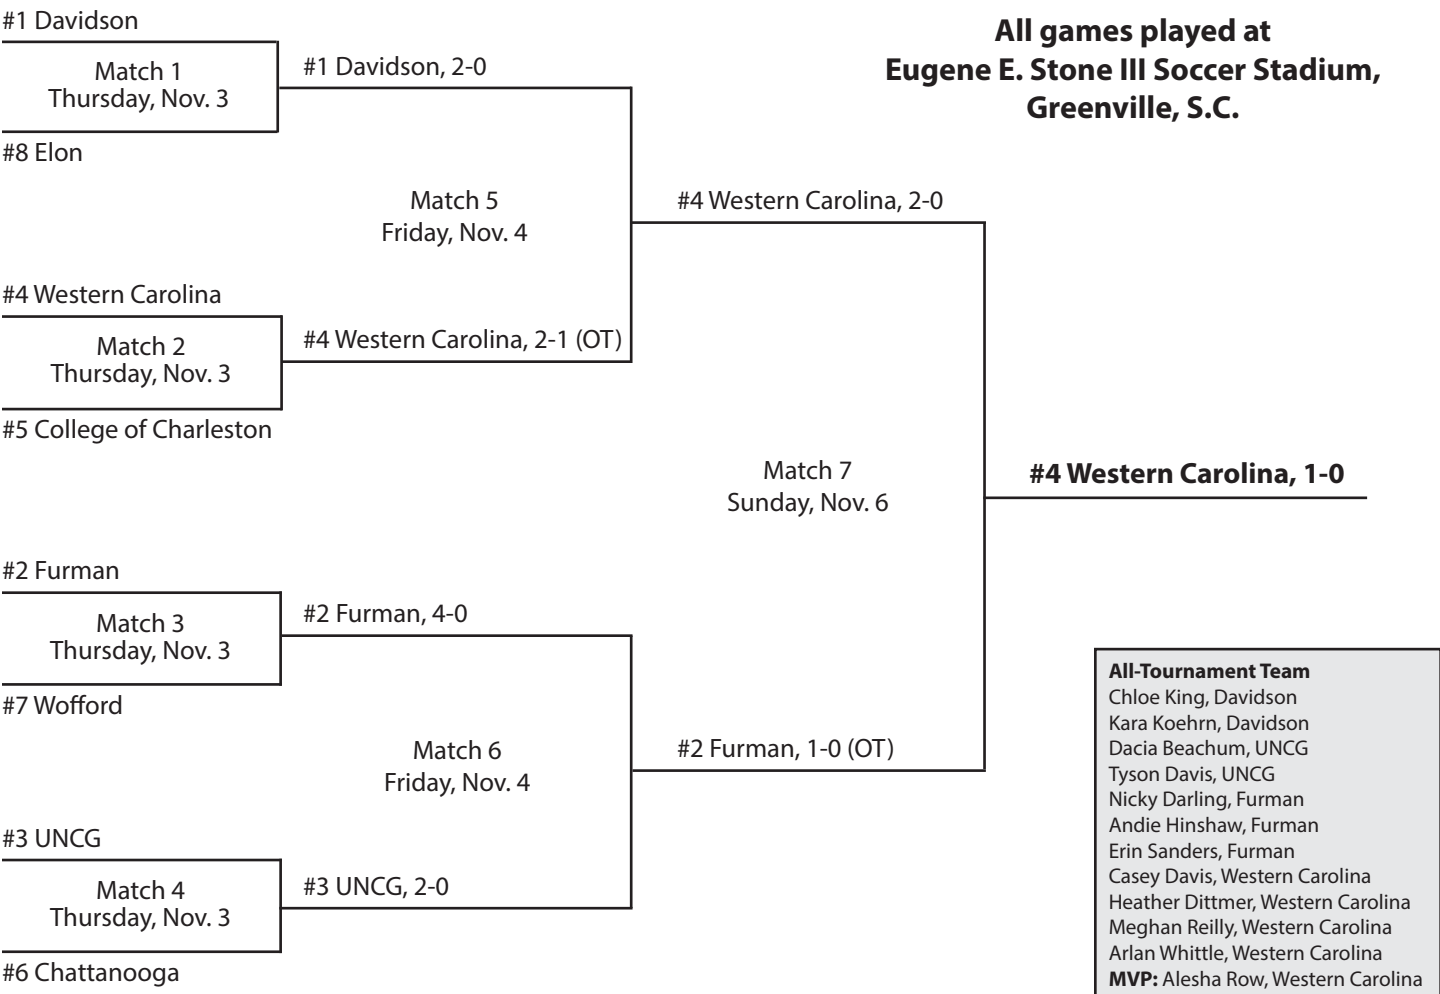

SoCon honors	All-Conference Team	Second Team
<b>Player of the Year</b> Kara Koehn, Davidson	<b>First Team</b> F Kristin Rhyne, College of Charleston F Kara Koehn, Davidson F Andre'a Morrison, Furman F Cara Hammond, UNCG MF Kat Kelley, Furman MF Tara Marker, Furman MF Amy Carnell, UNCG D Amanda Andrews, College of Charleston D Nancy Haskell, Davidson D Shannon Donovan, UNCG GK Andie Hinshaw, Furman	<b>Second Team</b> F Casey Cleary, Appalachian State F Whitney Southard, Appalachian State F Deven Beachum, UNCG F Nikki Brannen, Chattanooga MF Nicky Darling, Furman MF Nicollette DeLaine, UNCG MF Elfa Erlingsdottir, Chattanooga D Danielle Jordan, College of Charleston D Melanee Smith, Davidson D Tyson Davis, UNCG D Emily Pierce, Western Carolina GK Alesha Row, Western Carolina
<b>Coach of the Year</b> Greg Ashton, Davidson		
<b>Freshman of the Year</b> Melanee Smith, Davidson		