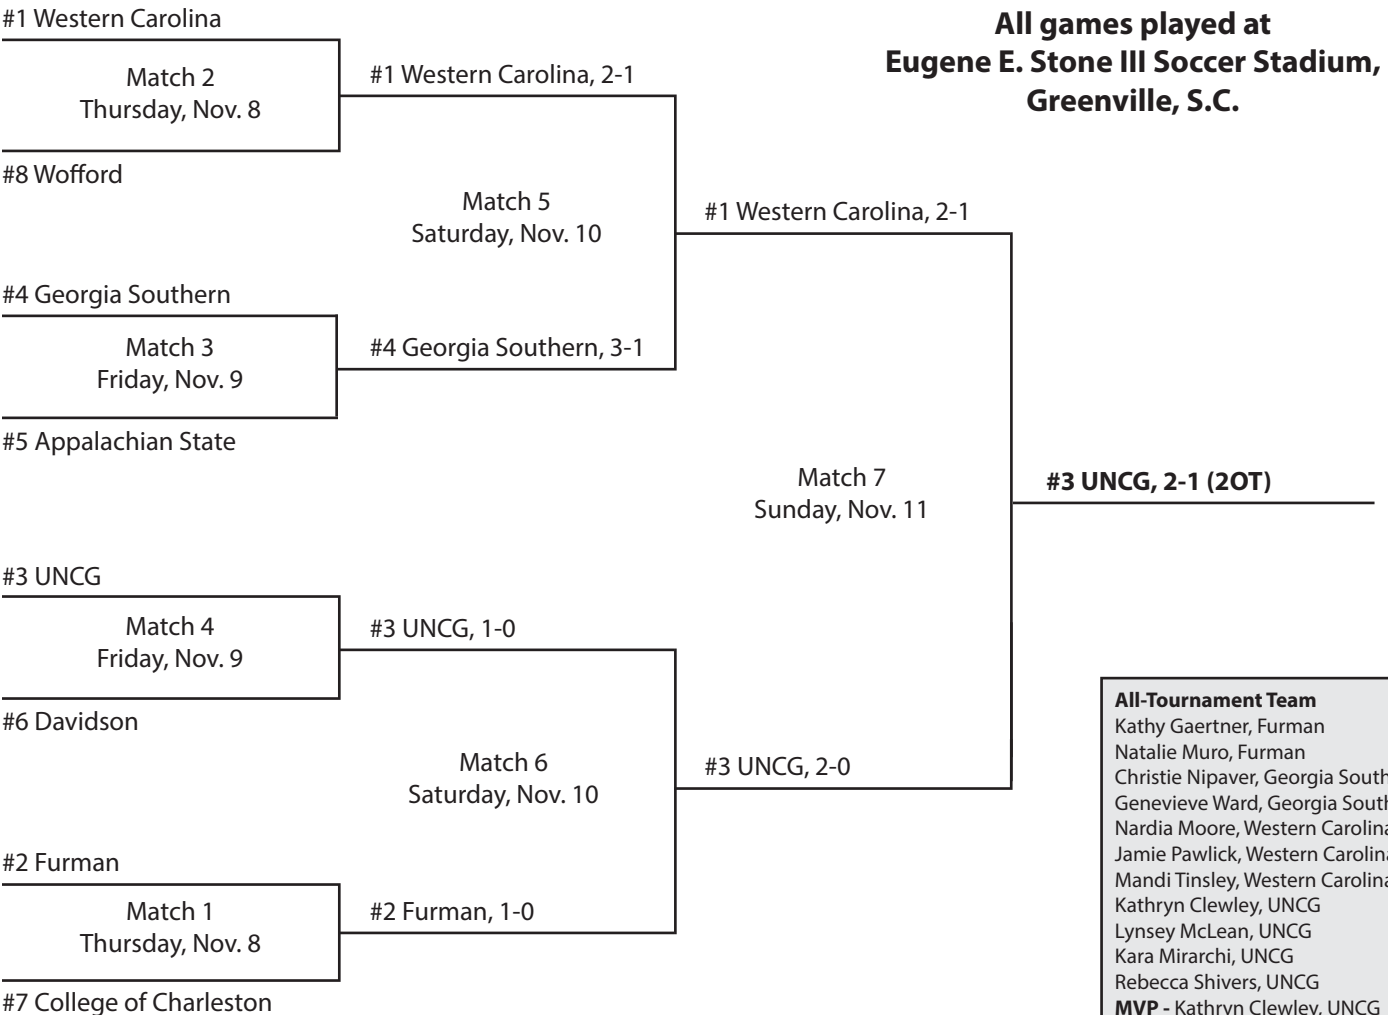

2001 FINAL SUMMARY

STANDINGS	CONFERENCE						OVERALL					
	W	L	T	Pct	GF	GA	W	L	T	Pct	GF	GA
UNCG	8	2	0	.800	38	8	15	8	0	.652	56	30
Western Carolina	8	2	0	.800	26	8	16	6	0	.727	57	22
Furman	8	2	0	.800	42	7	13	7	1	.643	56	27
Georgia Southern	7	2	1	.750	26	8	12	6	1	.658	43	22
Appalachian State	6	3	1	.650	11	8	9	8	3	.525	31	23
Davidson	6	4	0	.600	27	16	7	14	0	.333	32	44
College of Charleston	4	6	0	.400	22	11	6	11	1	.361	26	21
Wofford	3	7	0	.300	11	31	4	14	0	.222	17	52
Chattanooga	2	8	0	.200	11	22	4	13	1	.250	22	48
ETSU	2	8	0	.200	13	36	3	13	1	.206	23	56
The Citadel	0	10	0	.000	4	76	3	17	0	.150	18	120

SoCon honors	All-Conference Team	Second Team
Player of the Year Lynsey McLean, UNCG	First Team F Danielle Petro, Furman F Melissa Turner, Furman F Katy Znosko, Georgia Southern F Jordan Howell, Western Carolina MF Katie Carson, Furman MF Cristina Echavarry, Furman MF Lynsey McLean, UNCG D Dawn-Marie Alfred, Appalachian State D Kaye Brownlee, Furman D Jennifer Kennedy, UNCG GK Kathryn Clewley, UNCG	Second Team F Claire Wigfall, College of Charleston F Kate Dylag, UNCG F Lauren Bramlett, Western Carolina MF Tara Maloney, Davidson MF Amanda Bernard, Georgia Southern MF Nardia Moore, Western Carolina D Penn Graves, Davidson D Lindsey Facciolo, Furman D Jamie Pawlik, Western Carolina GK Tanya Woehr, Georgia Southern GK Mandi Tinsley, Western Carolina
Coach of the Year Debbie Hensley, Western Carolina		
Freshman of the Year Cristina Echavarry, Furman		

All-Tournament Team
Kathy Gaertner, Furman
Natalie Muro, Furman
Christie Nipaver, Georgia Southern
Genevieve Ward, Georgia Southern
Nardia Moore, Western Carolina
Jamie Pawlick, Western Carolina
Mandi Tinsley, Western Carolina
Kathryn Clewley, UNCG
Lynsey McLean, UNCG
Kara Mirarchi, UNCG
Rebecca Shivers, UNCG
MVP - Kathryn Clewley, UNCG