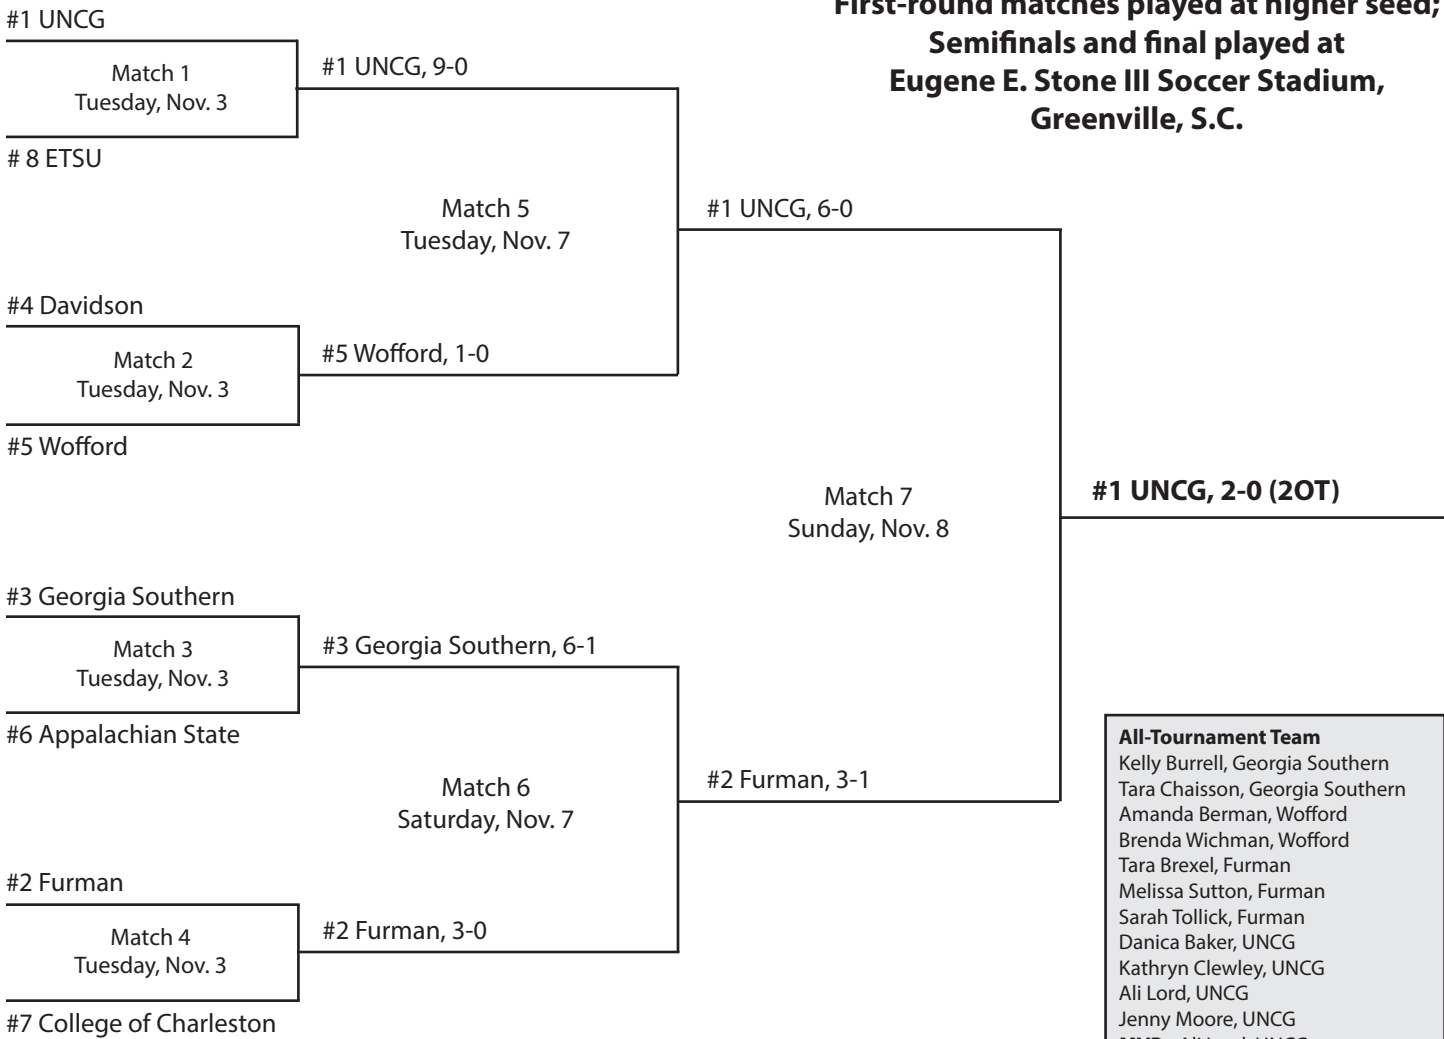

1998 FINAL SUMMARY

STANDINGS	CONFERENCE						OVERALL					
	W	L	T	Pct	GF	GA	W	L	T	Pct	GF	GA
UNCG	8	0	0	1.000	34	9	13	9	1	.586	63	40
Furman	7	1	0	.875	25	6	13	8	0	.619	53	32
Georgia Southern	5	3	0	.625	30	10	10	10	0	.500	65	37
Davidson	5	3	0	.625	15	8	7	13	0	.350	23	45
Wofford	4	4	0	.500	19	12	10	11	0	.476	43	48
Appalachian State	3	5	0	.375	13	13	7	11	0	.388	41	40
College of Charleston	3	5	0	.375	10	26	6	12	0	.333	20	49
ETSU	1	7	0	.125	7	29	5	13	1	.289	21	71
Chattanooga	0	8	0	.000	3	40	1	16	0	.059	13	70

SoCon honors	All-Conference Team	Second Team
Player of the Year: Ali Lord, UNCG	First Team F Leah Versteegen, Furman F Tara Chaisson, Georgia Southern F Ali Lord, UNCG MF Kaye Brownlee, Furman MF Danica Baker, UNCG MF Heidi Best, Wofford D Kelly Rennick, Davidson D Lauren Killey, Furman D Lindsey Grossman, Georgia Southern GK Melissa Barnes, Furman GK Paula Domitrovits, UNCG	Second Team F Ginny Dye, Davidson F Robin Thirsk, Georgia Southern F Amanda Berman, Wofford MF Melissa Turner, Furman MF Vanessa Vickrey, Georgia Southern MF Pa'tra Glavin, UNCG MF Lynsey McLean, UNCG D Katie Hand, Appalachian State D Abby Mouch, ETSU D Bridgett Giles, Furman GK Seana Patrick, College of Charleston
Coach of the Year: Brian Lee, Furman		
Freshman of the Year: Kaye Brownlee, Furman		

**First-round matches played at higher seed;
Semifinals and final played at
Eugene E. Stone III Soccer Stadium,
Greenville, S.C.**

All-Tournament Team
Kelly Burrell, Georgia Southern
Tara Chaisson, Georgia Southern
Amanda Berman, Wofford
Brenda Wichman, Wofford
Tara Brexel, Furman
Melissa Sutton, Furman
Sarah Tollick, Furman
Danica Baker, UNCG
Kathryn Clewley, UNCG
Ali Lord, UNCG
Jenny Moore, UNCG
MVP - Ali Lord, UNCG