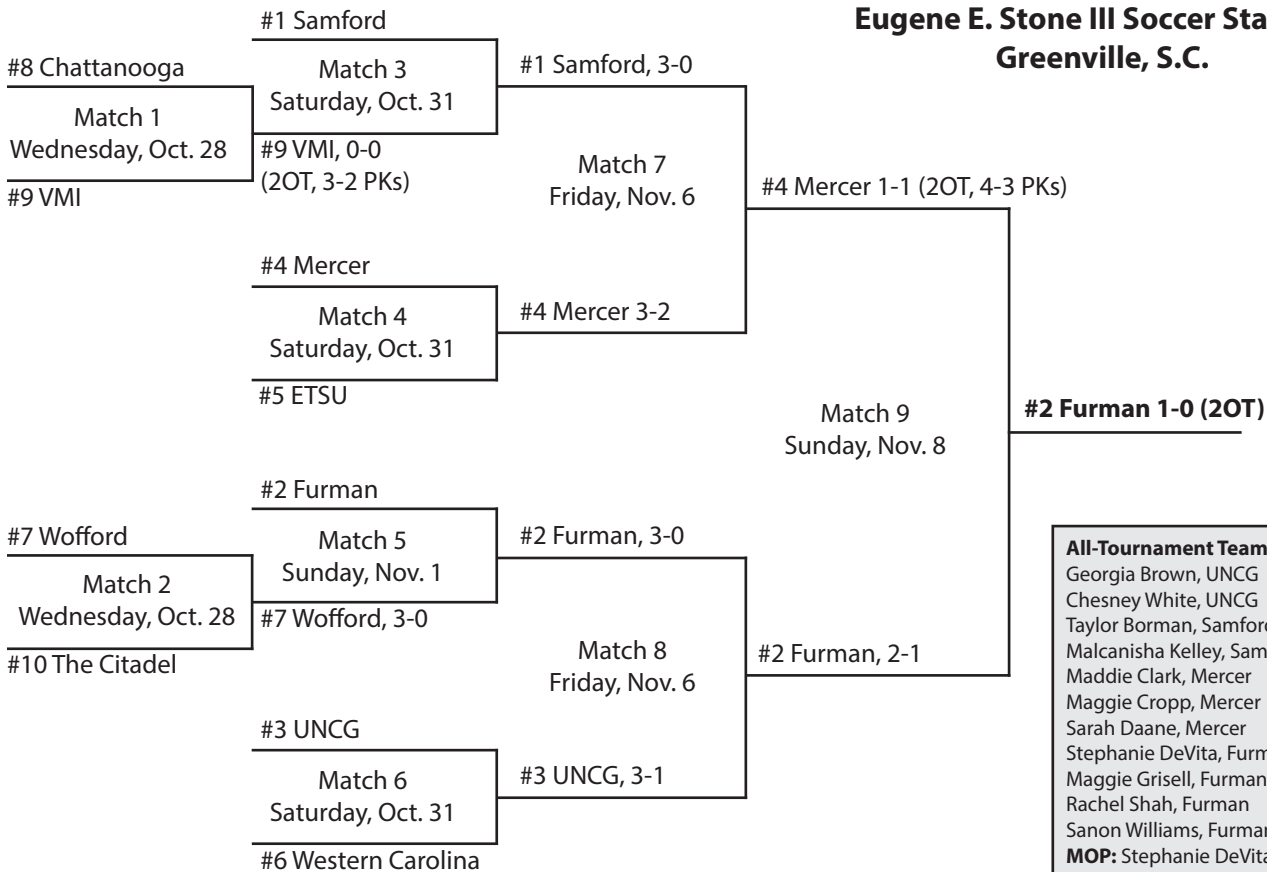

SoCon honors

Player of the Year	Defensive Player of the Year	Coach of the Year	Freshman of the Year
Sarah Zadrazil, ETSU	Olivia Cole, Samford	Todd Yelton, Samford	Caylin Prillaman, UNCG
All-Conference First Team	All-Conference Second Team	All-Freshman Team	
F Sarah Zadrazil, ETSU	F Simona Koren, ETSU	Irina Brutsch, ETSU	
F Carlie Couch, Furman	F Jermaine Seoposenwe, Samford	Emily McKerlie, ETSU	
F Chesney White, UNCG	F Kelly Pannell, Western Carolina	Amani Bright, Furman	
F Malcanisha Kelley, Samford	MF Paola Roversi, ETSU	Jordan Christensen, Mercer	
MF Stephanie DeVita, Furman	MF Maddie Clark, Mercer	Haley McDuffee, Mercer	
MF Georgia Brown, UNCG	MF Katelyn Dimopoulos, Mercer	Gabbi Charles, UNCG	
MF Taylor Borman, Samford	MF Anna Allen, Samford	Caylin Prillaman, UNCG	
D Zoe Fishman, UNCG	D Emily Graves, Furman	Ella Baggett, Samford	
D Olivia Cole, Samford	D Ashley Eddleman, UNCG	Kaitlyn Orman, Samford	
D Alissa Hansen, Samford	D Regan Lehman, UNCG	Sayres McKenna, Western Carolina	
GK Anna Maddox, Samford	GK Maggie Cropp, Mercer	Hayley Younginer, Wofford	

**First-round, quarterfinals played at higher seed;
Semifinals and final played at
Eugene E. Stone III Soccer Stadium,
Greenville, S.C.**

All-Tournament Team
Georgia Brown, UNCG
Chesney White, UNCG
Taylor Borman, Samford
Malcanisha Kelley, Samford
Maddie Clark, Mercer
Maggie Cropp, Mercer
Sarah Daane, Mercer
Stephanie DeVita, Furman
Maggie Grisell, Furman
Rachel Shah, Furman
Sanon Williams, Furman
MOP: Stephanie DeVita, Furman