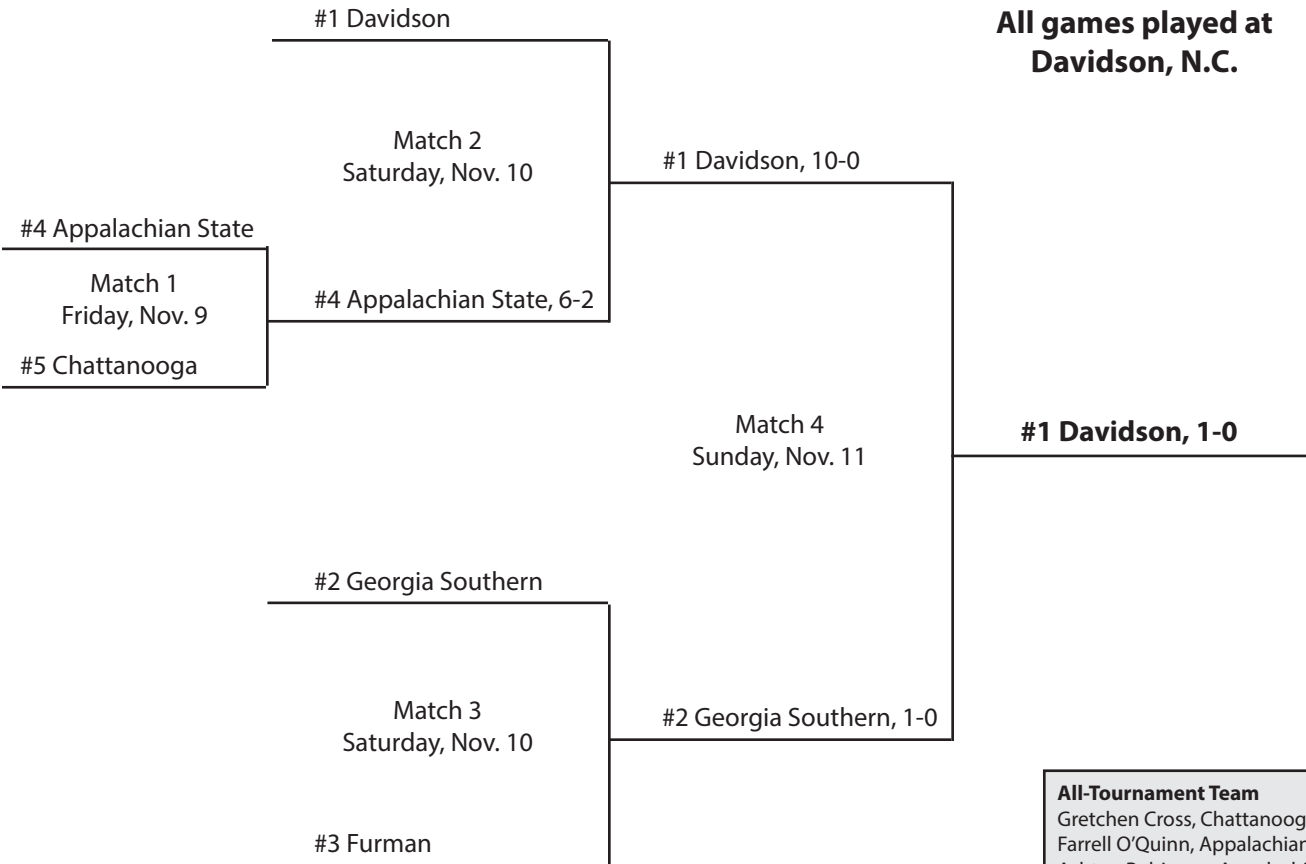

1996 FINAL SUMMARY

STANDINGS	CONFERENCE						OVERALL					
	W	L	T	Pct	GF	GA	W	L	T	Pct	GF	GA
Davidson	7	1	0	.875	22	5	11	10	1	.523	41	26
Georgia Southern	6	2	0	.750	28	12	13	8	0	.619	45	31
Furman	4	3	1	.563	24	13	8	10	3	.452	36	41
Appalachian State	2	5	1	.312	9	22	5	15	2	.273	26	75
Chattanooga	0	8	0	.000	5	32	2	17	0	.105	16	96

SoCon honors		All-Conference Team	
Player of the Year Allison Noznesky		F	Ginny Dye, Davidson
		F	Melissa Sutton, Furman
		F	Tara Chaisson, Georgia Southern
		MF	Farrell O'Quinn, Appalachian State
		MF	Kelly Ammann, Davidson
Coach of the Year Tom Norton, Georgia Southern		MF	Kelly Rennick, Davidson
		MF	Rachel Tolliver, Georgia Southern
		D	Melissa Moser, Davidson
		D	Liz Bielefeld, Furman
Freshman of the Year Tara Chaisson, Georgia Southern		D	Lindsey Grossman, Georgia Southern
		GK	Allison Noznesky, Davidson

Only First Team was awarded in 1996.

All-Tournament Team

- Gretchen Cross, Chattanooga
- Farrell O'Quinn, Appalachian State
- Ashton Robinson, Appalachian State
- Jen McNutt, Furman
- Laura Wise, Furman
- Jodi Berto, Georgia Southern
- Tara Chaisson, Georgia Southern
- Rachel Tolliver, Georgia Southern
- Kelly Ammann, Davidson
- Amy Balsinger, Davidson
- Katherine Cornelius, Davidson
- **MVP** - Katherine Cornelius, Davidson