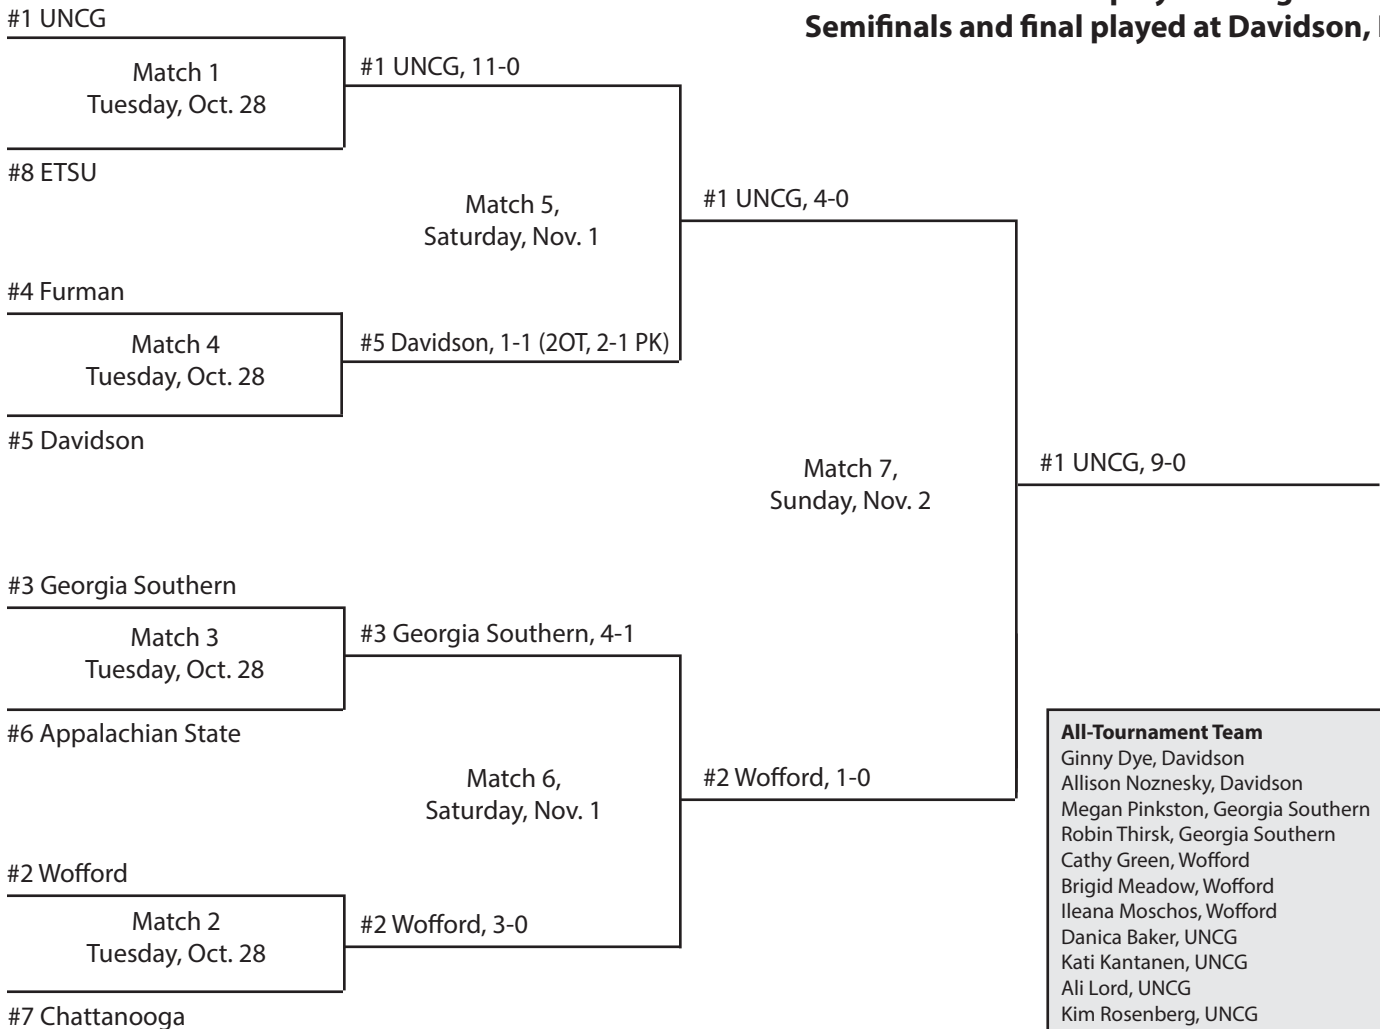

1997 FINAL SUMMARY

STANDINGS	CONFERENCE						OVERALL					
	W	L	T	Pct	GF	GA	W	L	T	Pct	GF	GA
UNCG	7	0	0	1.000	38	4	19	6	0	.760	93	28
Wofford	5	2	0	.714	20	12	12	7	3	.612	43	43
Georgia Southern	4	3	0	.571	18	12	12	7	2	.619	51	27
Furman	4	3	0	.571	15	8	12	6	2	.650	35	20
Davidson	3	3	1	.500	14	7	4	14	3	.262	23	46
Appalachian State	3	3	1	.500	9	15	7	8	2	.471	19	29
Chattanooga	1	6	0	.143	5	29	3	16	1	.175	16	78
ETSU	0	7	0	.000	3	35	2	16	1	.132	9	86

SoCon honors	All-Conference Team	Second Team
Player of the Year Kati Kantanen, UNCG	First Team F Melissa Sutton, Furman F Kati Kantanen, UNCG F Ali Lord, UNCG F Brigid Meadow, Wofford MF Danica Baker, UNCG	F Ashton Robinson, Appalachian State F Ginny Dye, Davidson F Tara Chaisson, Georgia Southern MF Kelly Rennick, Davidson MF Leah Versteegen, Furman
Coach of the Year Jack Poland, UNCG	MF Shannon Carey, UNCG MF Heidi Best, Wofford D Liz Bielefeld, Furman D Raila Maisonlahti, UNCG D Lynsey McLean, UNCG GK Paula Domitrovits, UNCG	MF Robin Thirsk, Georgia Southern D Carey Sheaffer, ETSU D Diana Poore, Furman D Jodi Berto, Georgia Southern GK Jen McNutt, Furman GK Mary Perry, Georgia Southern
Freshman of the Year Lynsey McLean, UNCG		

**First-round matches played at higher seed;
Semifinals and final played at Davidson, N.C.**

All-Tournament Team
Ginny Dye, Davidson
Allison Noznesky, Davidson
Megan Pinkston, Georgia Southern
Robin Thirsk, Georgia Southern
Cathy Green, Wofford
Brigid Meadow, Wofford
Ileana Moschos, Wofford
Danica Baker, UNCG
Kati Kantanen, UNCG
Ali Lord, UNCG
Kim Rosenberg, UNCG
MVP - Kim Rosenberg, UNCG