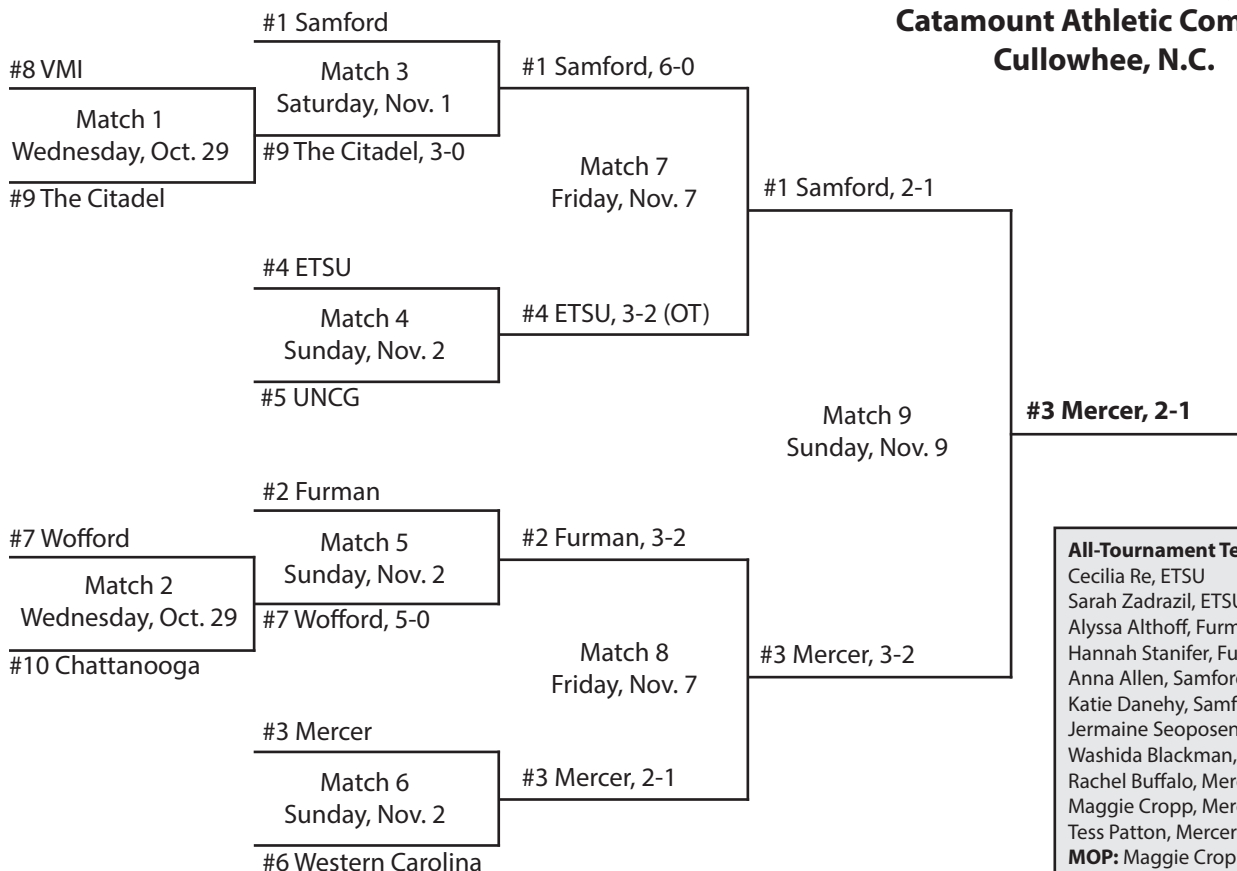

SoCon honors

Player of the Year	Defensive Player of the Year	Coach of the Year	Freshman of the Year
Stephanie DeVita, Furman	Catie Moore, Furman	Todd Yelton, Samford	Garazi Murua, ETSU
All-Conference First Team	All-Conference Second Team	All-Freshman Team	
F Hannah Short, ETSU	F Jamie Alexander, Furman	Mady Riegel, The Citadel	
F Carlie Couch, Furman	F Washida Blackman, Mercer	Garazi Murua, ETSU	
F Chesney White, UNCG	F Malcanisha Kelley, Samford	Paola Roversi, ETSU	
F Jermaine Seoposenwe, Samford	MF Vanessa Aponte, The Citadel	Molly Dwyer, Furman	
MF Sarah Zadrazil, ETSU	MF Lauren Gassie, Mercer	Rachel Shah, Furman	
MF Stephanie DeVita, Furman	MF Rebecca Burrows, UNCG	Chloe Buehler, UNCG	
MF India Robinson, Furman	D Sarah Daane, Mercer	Anna Maddox, Samford	
D Jasmin Dutton, ETSU	D Georgia Brown, UNCG	Virginia McNeil, Samford	
D Catie Moore, Furman	D Christina White, Western Carolina	Chandler Arrowood, Western Carolina	
D Anna Allen, Samford	GK Rose Hull, Furman	Rachel Fenner, Wofford	
GK Maggie Cropp, Mercer	GK Anna Maddox, Samford	Hannah Washko, Wofford	

**First-round, quarterfinals played at higher seed;
Semifinals and final played at
Catamount Athletic Complex,
Cullowhee, N.C.**

All-Tournament Team
Cecilia Re, ETSU
Sarah Zadrazil, ETSU
Alyssa Althoff, Furman
Hannah Stanifer, Furman
Anna Allen, Samford
Katie Danehy, Samford
Jermaine Seoposenwe, Samford
Washida Blackman, Mercer
Rachel Buffalo, Mercer
Maggie Cropp, Mercer
Tess Patton, Mercer
MOP: Maggie Cropp, Mercer