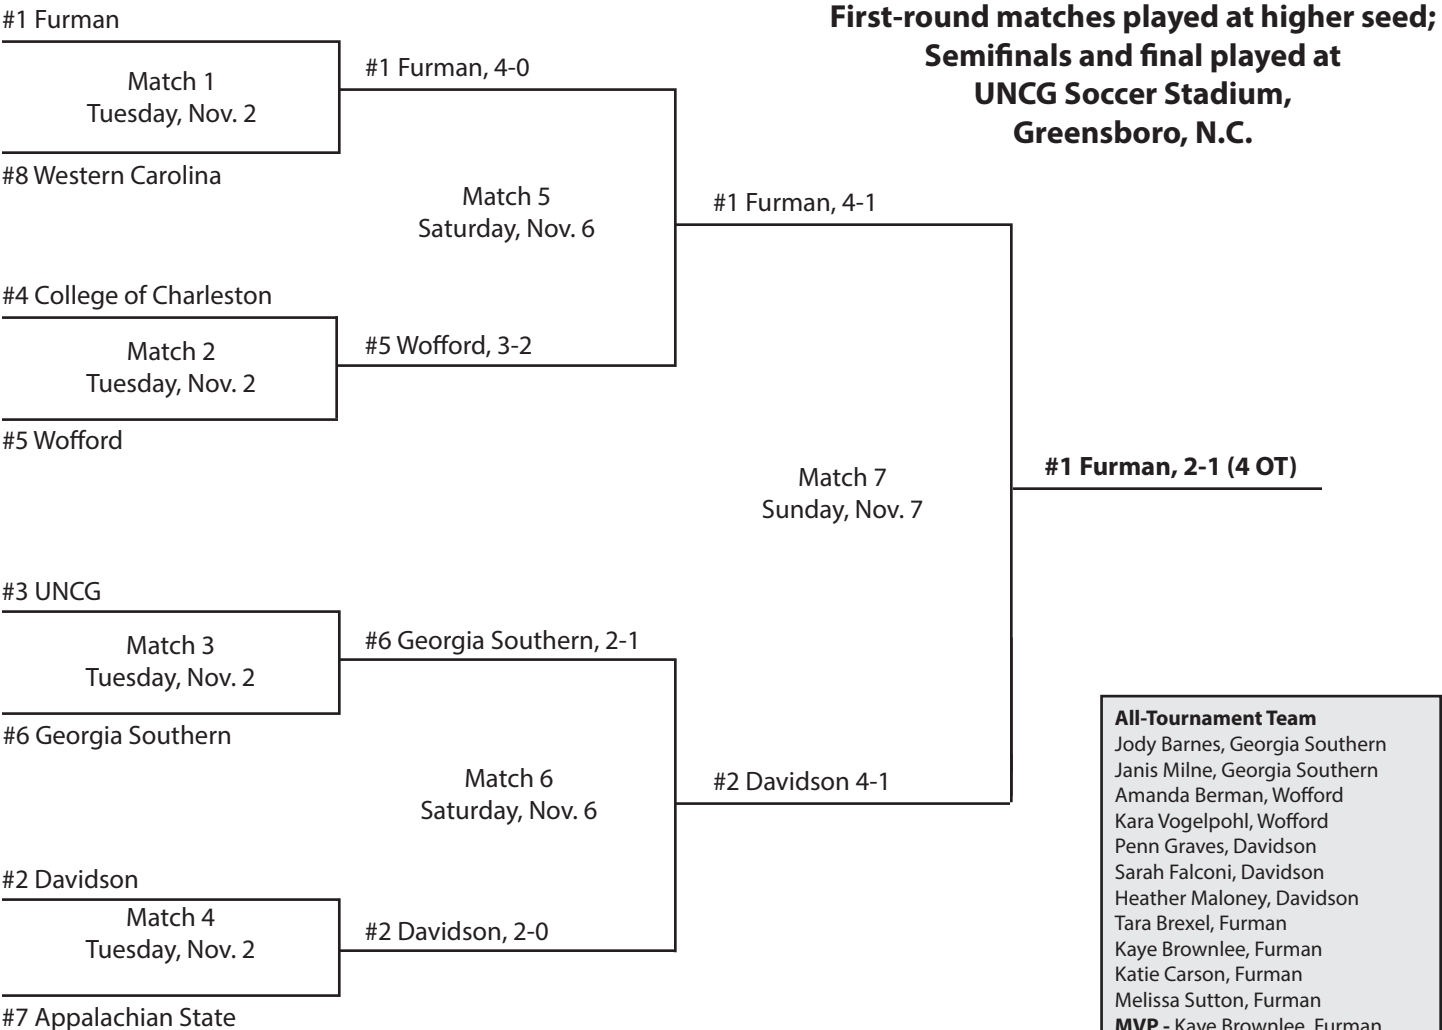

1999 FINAL SUMMARY

STANDINGS	CONFERENCE						OVERALL					
	W	L	T	Pct	GF	GA	W	L	T	Pct	GF	GA
Furman	9	0	0	1.000	33	5	20	3	0	.870	68	18
Davidson	8	1	0	.889	23	4	13	8	2	.609	32	21
UNCG	6	3	0	.667	21	10	8	12	0	.400	28	36
College of Charleston	6	3	0	.667	21	16	11	8	2	.571	55	36
Wofford	5	4	0	.556	18	14	13	9	0	.591	53	36
Georgia Southern	5	4	0	.556	18	18	9	9	1	.500	42	36
Appalachian State	3	6	0	.333	16	20	8	11	1	.425	37	32
Western Carolina	2	7	0	.222	8	24	10	8	1	.553	0	31
Chattanooga	0	8	1	.056	8	31	5	12	2	.316	28	45
ETSU	0	8	1	.056	5	29	3	11	2	.267	16	38

SoCon honors	All-Conference Team	Second Team
Player of the Year: Tara Chaisson, Georgia Southern	First Team F Alison Davies, College of Charleston F Ginny Dye, Davidson F Melissa Turner, Furman F Tara Chaisson, Georgia Southern MF Jinelle James, Appalachian State MF Tara Maloney, Davidson MF Kaye Brownlee, Furman D Amy Balsinger, Davidson D Bridgett Giles, Furman D Lauren Killey, Furman GK Winnie Corrigan, Davidson	Second Team F Robin Thirsk, Georgia Southern F Amanda Berman., Wofford F Thea Moen, Wofford MF Katie Carson, Furman MF Sarah Tollick, Furman MF Nardia Moore, Western Carolina D Barrie Benson, College of Charleston D Mary Ellen Schaefer, Davidson D Jennifer Kennedy, UNCG GK Melissa Barnes, Furman GK Kathryn Clewley, UNCG
Coach of the Year: Brian Lee, Furman		
Freshman of the Year: Amanda Bernard, Georgia Southern		

All-Tournament Team
Jody Barnes, Georgia Southern
Janis Milne, Georgia Southern
Amanda Berman, Wofford
Kara Vogelpohl, Wofford
Penn Graves, Davidson
Sarah Falconi, Davidson
Heather Maloney, Davidson
Tara Brexel, Furman
Kaye Brownlee, Furman
Katie Carson, Furman
Melissa Sutton, Furman
MVP - Kaye Brownlee, Furman