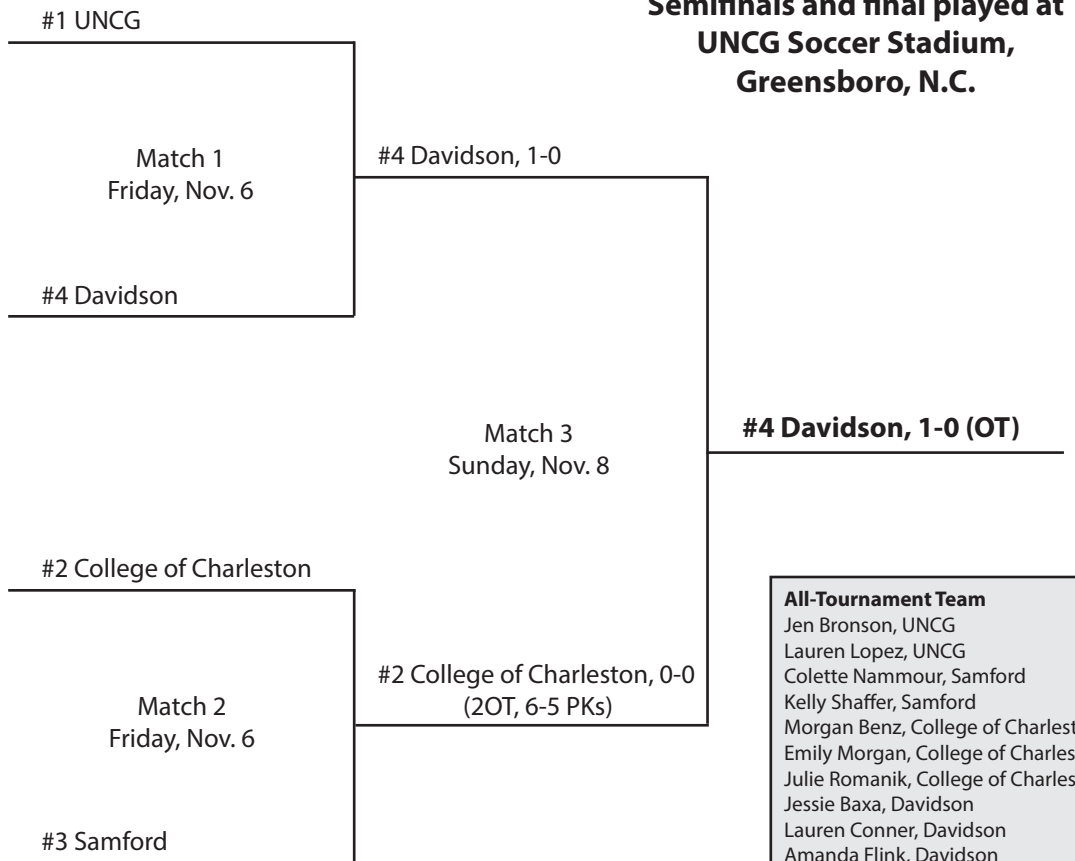

## SoCon honors

Co-Player of the Year	Co-Player of the Year	Coach of the Year	Freshman of the Year
Amber Cress, Samford	Tabitha Padgett, UNCG	Bob Winch, The Citadel	Tabitha Padgett, UNCG
All-Conference First Team	All-Conference Second Team	All-Freshman Team	
F Kyri Bye-Nagel, Davidson	F Blakely Low, Davidson	Meggie Graham, Appalachian State	
F Tabitha Padgett, UNCG	F Molly Calpin, Elon	Alyssa Bearden, College of Charleston	
F Amber Cress, Samford	F Kristin Player, UNCG	Louise Timboe, Davidson	
MF Jen Bronson, UNCG	F Donna-Kay Henry, Chattanooga	Scarlett Fakhar, Elon	
MF Jenn Partenheimer, UNCG	MF Courtney Hart, Davidson	Claire O'Keeffe, Elon	
MF Natalie Fleming, Samford	MF Sara El-Shami, Furman	Elizabeth Palmer, Elon	
D Brittany Schneider, College of Charleston	MF Katya Gokhman, Furman	Claire Hodge, Furman	
D Claire O'Keeffe, Elon	D Annie Pease, College of Charleston	Lauren Hein, UNCG	
D Lauren Lopez, UNCG	D Amanda Flink, Davidson	Tabitha Padgett, UNCG	
D Theresa Henry, Samford	D Cat Barnekow, UNCG	Sabbath McKiernan-Allen, Samford	
GK Alyssa Whitehead, Samford	GK Kelsey Kearney, UNCG	Becca Smith, Chattanooga	