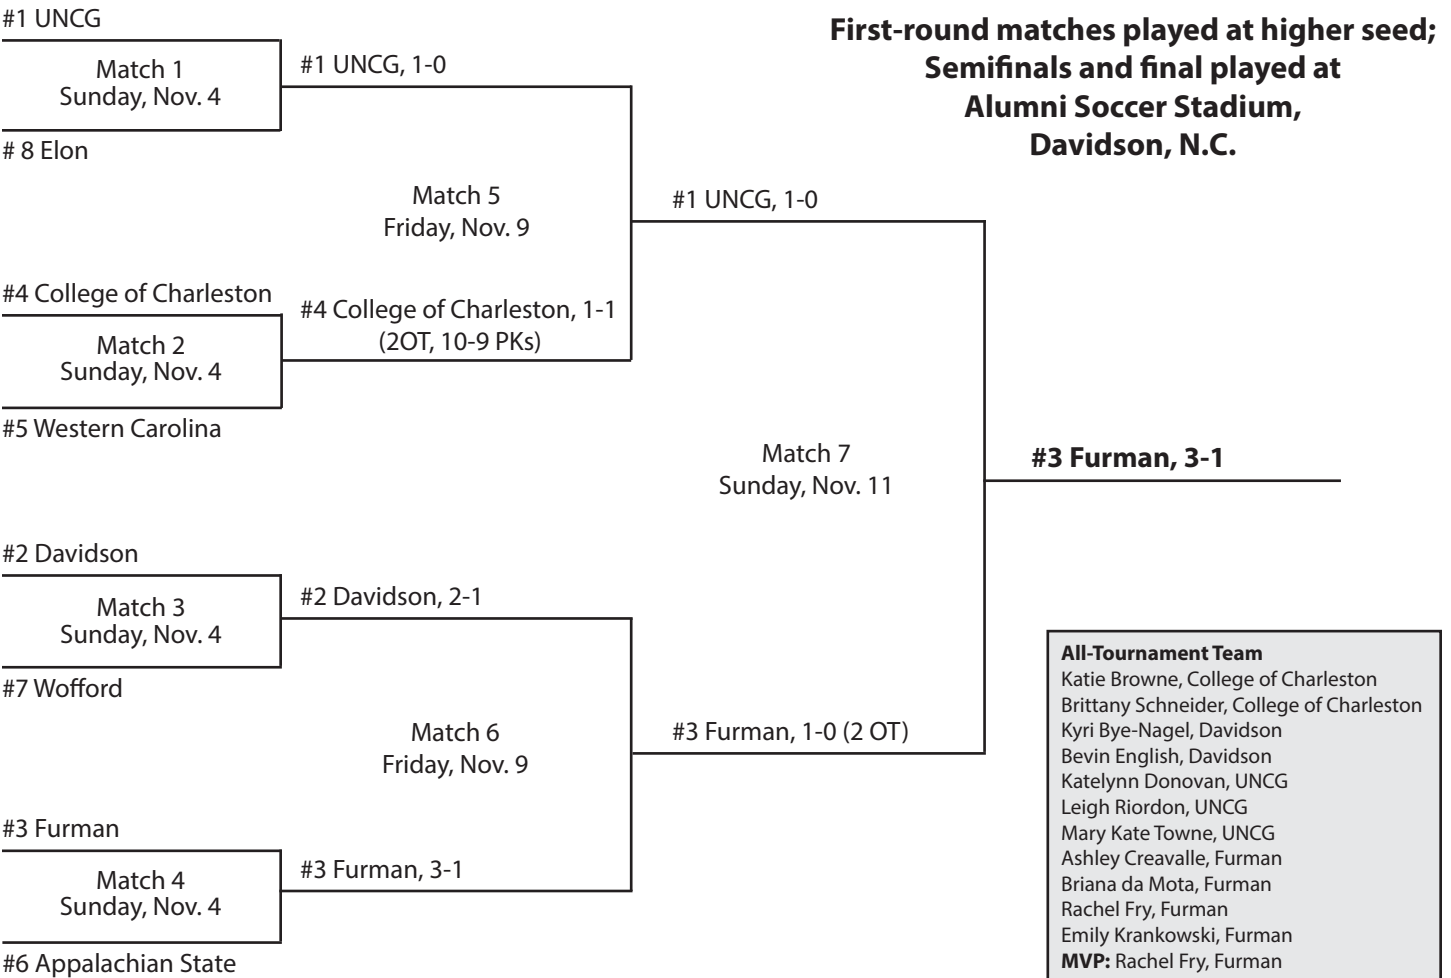

2007 FINAL SUMMARY

STANDINGS	CONFERENCE						OVERALL					
	W	L	T	Pts	GF	GA	W	L	T	Pct	GF	GA
UNCG	10	0	0	30	31	4	16	5	1	.750	45	19
Davidson	8	1	1	25	21	5	14	5	1	.725	37	17
Furman	7	2	1	22	29	10	16	6	1	.717	64	24
College of Charleston	6	2	2	20	18	6	9	8	3	.525	27	24
Western Carolina	4	4	2	14	13	11	9	8	3	.525	26	19
Appalachian State	4	5	1	13	18	13	10	6	3	.605	30	17
Wofford	3	6	1	10	7	12	7	11	2	.400	20	32
Elon	3	6	1	10	14	15	5	12	2	.316	20	35
Georgia Southern	2	6	2	8	13	17	3	12	2	.235	16	27
Chattanooga	2	7	1	7	9	40	2	12	2	.188	11	55
The Citadel	0	10	0	0	3	43	3	16	0	.158	10	68

SoCon honors	All-Conference Team	Second Team
Player of the Year Anna Betton, Furman	First Team F Kyri Bye-Nagel, Davidson F Anna Betton, Furman F Kelly Attayek, UNCG F Kristin Player, UNCG MF Rachel Fry, Furman MF Jen Bronson, UNCG MF Karla Davis, UNCG D Danielle Jordan, College of Charleston D Nancy Haskell, Davidson D Jamie Corti, UNCG GK Katherine Ryan, UNCG	Second Team F Casey Cleary, Appalachian State F Suzanne Sittko, Davidson F Ashley Toussaint, Georgia Southern MF Jaclyn Hoffman, Appalachian State MF Katie Tucker, Furman MF Gena Villari, Furman D Ashley Creavalle, Furman D Kate Myatt, Furman D Mickey Palanza, Furman D Lauren Lopez, UNCG GK Bevin English, Davidson
Coach of the Year Eddie Radwanski, UNCG		
Freshman of the Year Kristin Player, UNCG