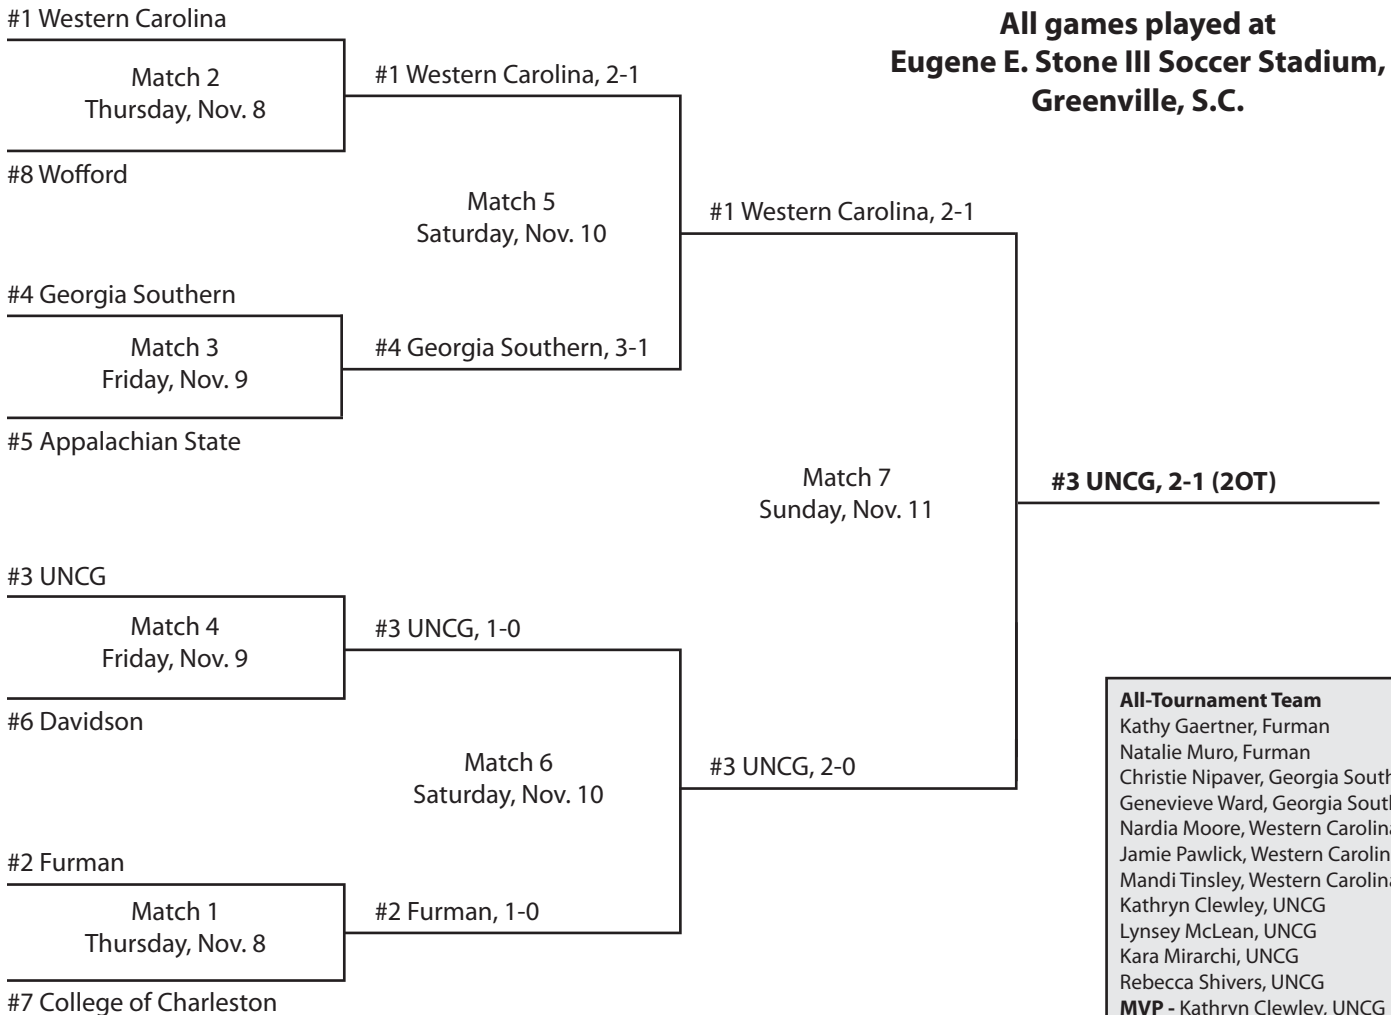

2001 FINAL SUMMARY

STANDINGS	CONFERENCE						OVERALL					
	W	L	T	Pct	GF	GA	W	L	T	Pct	GF	GA
UNCG	8	2	0	.800	38	8	15	8	0	.652	56	30
Western Carolina	8	2	0	.800	26	8	16	6	0	.727	57	22
Furman	8	2	0	.800	42	7	13	7	1	.643	56	27
Georgia Southern	7	2	1	.750	26	8	12	6	1	.658	43	22
Appalachian State	6	3	1	.650	11	8	9	8	3	.525	31	23
Davidson	6	4	0	.600	27	16	7	14	0	.333	32	44
College of Charleston	4	6	0	.400	22	11	6	11	1	.361	26	21
Wofford	3	7	0	.300	11	31	4	14	0	.222	17	52
Chattanooga	2	8	0	.200	11	22	4	13	1	.250	22	48
East Tennessee State	2	8	0	.200	13	36	3	13	1	.206	23	56
The Citadel	0	10	0	.000	4	76	3	17	0	.150	18	120

SoCon Honors	All Conference Team	Second Team
Player of the Year Lynsey McLean, UNCG	First Team F Danielle Petro, Furman F Melissa Turner, Furman F Katy Znosko, Georgia Southern F Jordan Howell, Western Carolina MF Katie Carson, Furman MF Cristina Echavarry, Furman MF Lynsey McLean, UNCG D Dawn-Marie Alfred, Appalachian State D Kaye Brownlee, Furman D Jennifer Kennedy, UNCG GK Kathryn Clewley, UNCG	Second Team F Claire Wigfall, College of Charleston F Kate Dylag, UNCG F Lauren Bramlett, Western Carolina MF Tara Maloney, Davidson MF Amanda Bernard, Georgia Southern MF Nardia Moore, Western Carolina D Penn Graves, Davidson D Lindsey Facciolo, Furman D Jamie Pawlik, Western Carolina GK Tanya Woehr, Georgia Southern GK Mandi Tinsley, Western Carolina
Coach of the Year Debbie Hensley, Western Carolina		
Freshman of the Year Cristina Echavarry, Furman		

All-Tournament Team
Kathy Gaertner, Furman
Natalie Muro, Furman
Christie Nipaver, Georgia Southern
Genevieve Ward, Georgia Southern
Nardia Moore, Western Carolina
Jamie Pawlick, Western Carolina
Mandi Tinsley, Western Carolina
Kathryn Clewley, UNCG
Lynsey McLean, UNCG
Kara Mirarchi, UNCG
Rebecca Shivers, UNCG
MVP - Kathryn Clewley, UNCG