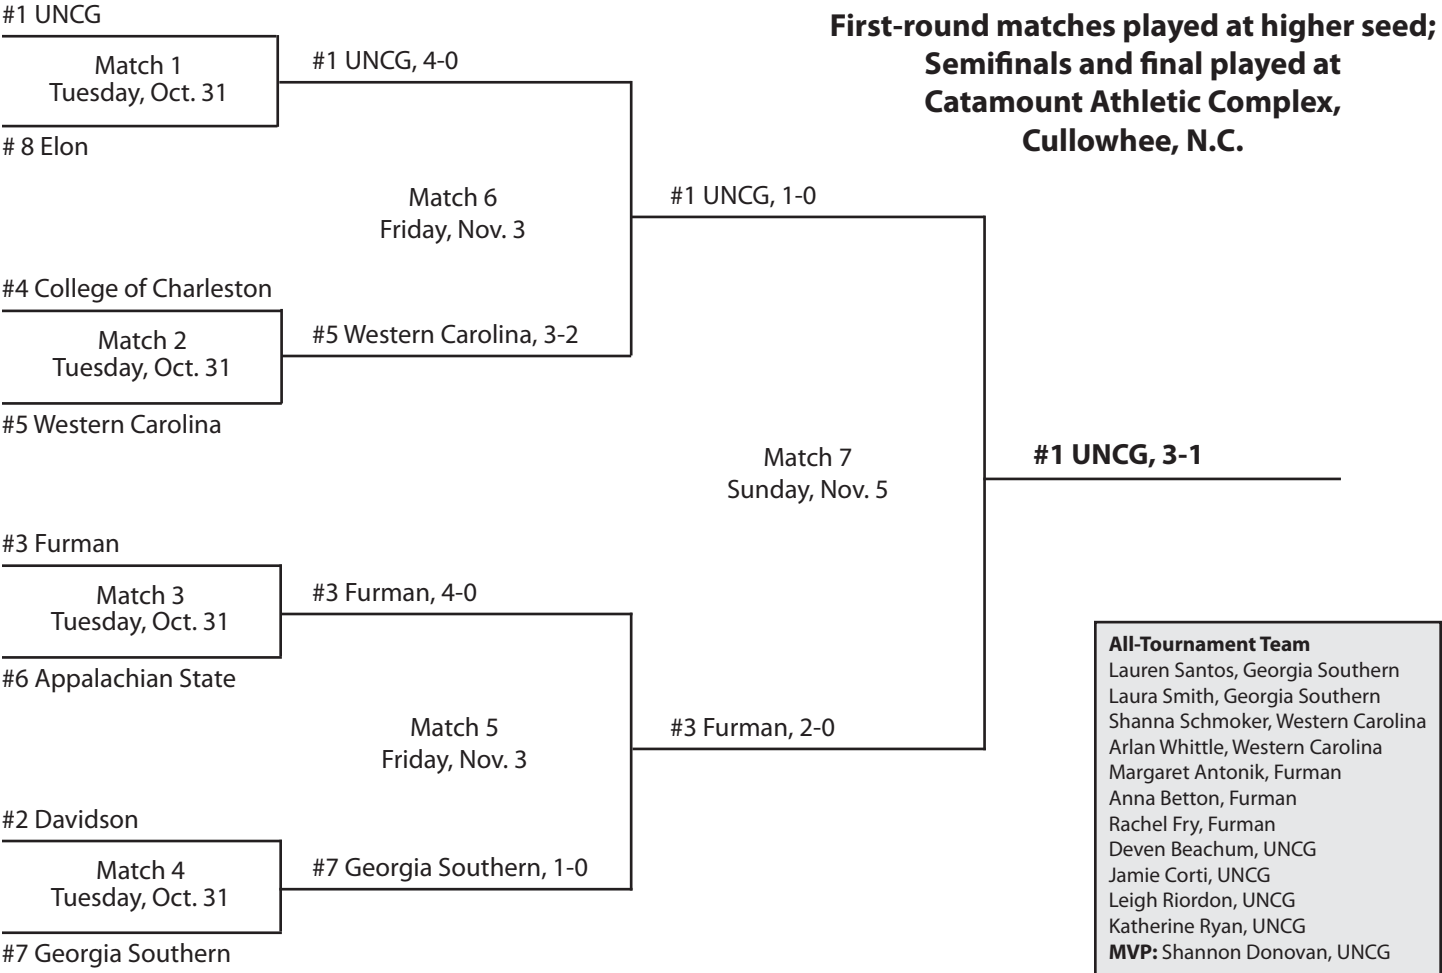

2006 FINAL SUMMARY

STANDINGS	CONFERENCE						OVERALL					
	W	L	T	Pts	GF	GA	W	L	T	Pct	GF	GA
UNCG	9	0	1	28	25	6	13	8	2	.609	39	24
Davidson	7	3	0	21	23	9	11	7	2	.600	35	18
Furman	6	3	1	19	22	11	11	10	1	.523	40	31
College of Charleston	6	4	0	18	23	9	8	9	2	.474	27	22
Western Carolina	5	3	2	17	16	10	10	8	3	.548	31	23
Appalachian State	5	4	1	16	12	10	9	9	1	.500	28	23
Georgia Southern	5	5	0	15	13	14	8	11	1	.425	21	27
Wofford	3	5	2	11	8	12	6	7	4	.471	24	19
Elon	3	5	2	11	8	10	6	11	2	.368	16	29
Chattanooga	0	8	2	2	7	22	3	11	3	.265	18	35
The Citadel	0	9	1	1	3	41	1	17	2	.100	9	64

SoCon Honors	All Conference Team	Second Team
Player of the Year Shannon Donovan, UNCG	First Team F Anna Betton, Furman F Ashley Toussaint, Georgia Southern F Deven Beachum, UNCG MF Gena Villari, Furman MF Karla Davis, UNCG MF Jessica Patterson, UNCG MF Heather Dittmer, Western Carolina D Nancy Haskell, Davidson D Stacy Simpson, Furman D Shannon Donovan, UNCG GK Stacey Matthiessen, Chattanooga	Second Team F Teryn Schuetz, College of Charleston F Rachele Ornelas, The Citadel F Kelly Attayek, UNCG MF Jackie Hoffman, Appalachian State MF Caroline Wertis, College of Charleston MF Jessica Connett, Wofford D Danielle Jordan, College of Charleston D Monica Houseworth, Elon D Kate Johnson, Furman D Mickey Palanza, Furman GK Katherine Ryan, UNCG
Coach of the Year Eddie Radwanski, UNCG		
Co-Freshman of the Year Suzanne Sittko, Davidson Jen Bronson, UNCG