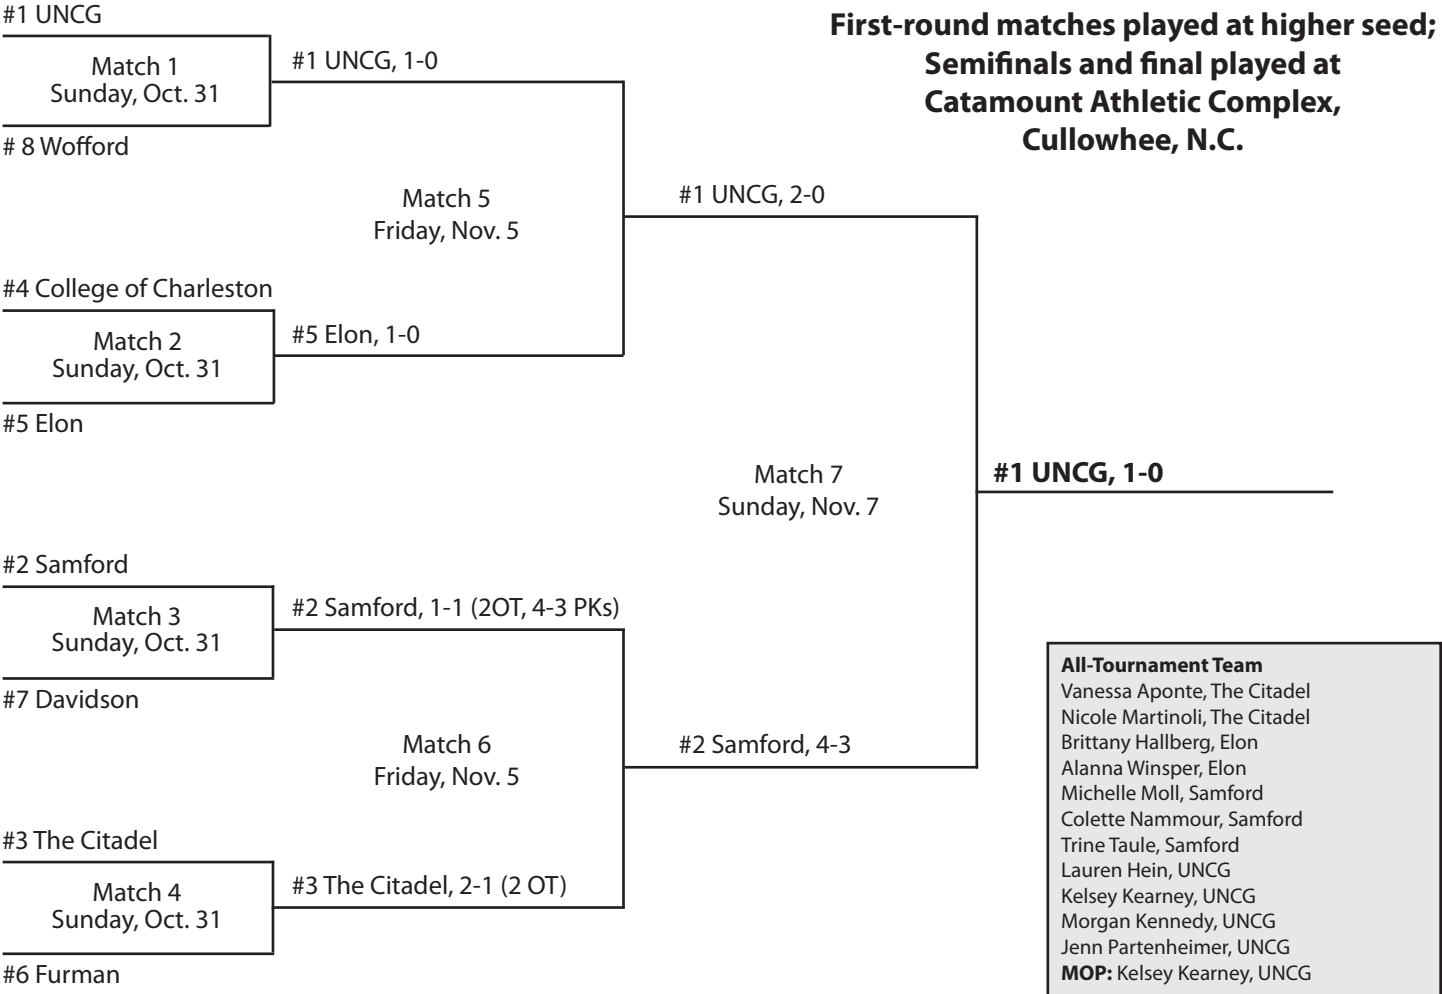

2010 FINAL SUMMARY

STANDINGS	CONFERENCE						OVERALL					
	W	L	T	Pts	GF	GA	W	L	T	Pct	GF	GA
UNCG	11	0	0	33	32	6	19	2	1	.886	47	13
Samford	8	2	1	25	21	4	13	6	3	.659	38	18
The Citadel	7	4	0	21	15	20	12	8	1	.595	37	37
College of Charleston	6	4	1	19	16	11	9	10	1	.475	33	31
Elon	6	5	0	18	18	17	12	8	1	.595	32	30
Furman	4	4	3	15	16	15	9	8	3	.525	37	23
Davidson	2	4	5	11	8	13	6	8	6	.450	19	26
Wofford	2	5	4	10	8	15	7	8	4	.474	31	27
Appalachian State	2	5	4	10	6	11	5	8	5	.417	11	19
Western Carolina	2	6	3	9	7	12	5	10	4	.368	19	24
Chattanooga	2	7	2	8	14	23	4	13	2	.263	20	41
Georgia Southern	2	8	1	7	10	24	5	12	1	.306	18	37

SoCon Honors	All Conference Team	Second Team
Player of the Year Mariana Garcia, The Citadel	First Team F Martha Hall, Furman F Tabitha Padgett, UNCG F Donna-Kay Henry, Chattanooga F Sara Wilkinson, Samford MF Mariana Garcia, The Citadel MF Cat Barnekow, UNCG MF Jenn Partenheimer, UNCG D Katie Evans, UNCG D Leah Leppert, Samford D Colette Namour, Samford GK Kelsey Kearney, UNCG	F Nicole Levermann, The Citadel F Brittany Hallberg, Elon F Kristen Schmidbauer, UNCG MF Sarah Schaidle, College of Charleston MF Allison Drutchas, Davidson MF Rachel Shelnutt, Furman MF Paige Lanter, Samford D Hannah Gmerek, College of Charleston D Amanda Flink, Davidson D Ashley Creavalle, Furman GK Alyssa Whitehead, Samford
Coach of the Year Bob Winch, The Citadel		
Freshman of the Year Mariana Garcia, The Citadel