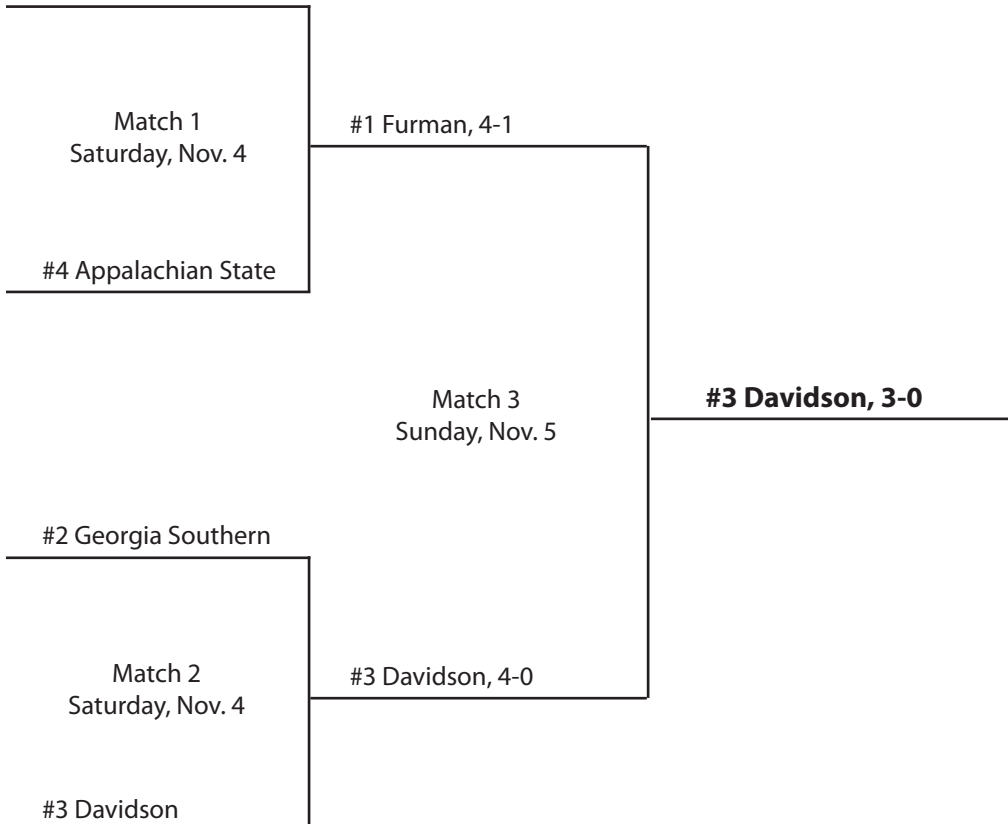

1995 FINAL SUMMARY

STANDINGS	CONFERENCE						OVERALL					
	W	L	T	Pct	GF	GA	W	L	T	Pct	GF	GA
Furman	4	1	1	.750	17	8	9	9	1	.500	39	35
Georgia Southern	4	2	0	.667	11	8	12	7	0	.632	48	30
Davidson	3	2	1	.583	16	11	11	9	2	.545	49	27
Appalachian State	0	6	0	.000	5	22	3	16	1	.175	17	61

SoCon Honors

Player of the Year

Liz Bielefeld, Furman

Coach of the Year

Brian Lee, Furman

Freshman of the Year

Leah Versteegen, Furman

All Conference Team

F Claudia Lombard, Davidson
F Laura Wise, Furman
F Debbie Hensley, Georgia Southern
MF Kelly Ammann, Davidson
MF Leah Versteegen, Furman
MF Morgan Cox, Georgia Southern
MF Rachel Tolliver, Georgia Southern
D Beth Erickson, Appalachian State
D Shannon Lowrance, Davidson
D Liz Bielefeld, Furman
GK Amanda Sandling, Georgia Southern

Only First Team was awarded in 1995.

#1 Furman

All games played at
Davidson, N.C.

All-Tournament Team

Beth Erickson, Appalachian State
Brooke Satterfield, Appalachian State
Lindsey Grossman, Georgia Southern
Megan Pinkston, Georgia Southern
Amy Anderson, Furman
Holly Aure, Furman
Cynthia Bankston, Furman
Amy Kanoff, Davidson
Claudia Lombard, Davidson
Shannon Lowrance, Davidson
Alison Noznesky, Davidson
MVP - Claudia Lombard, Davidson