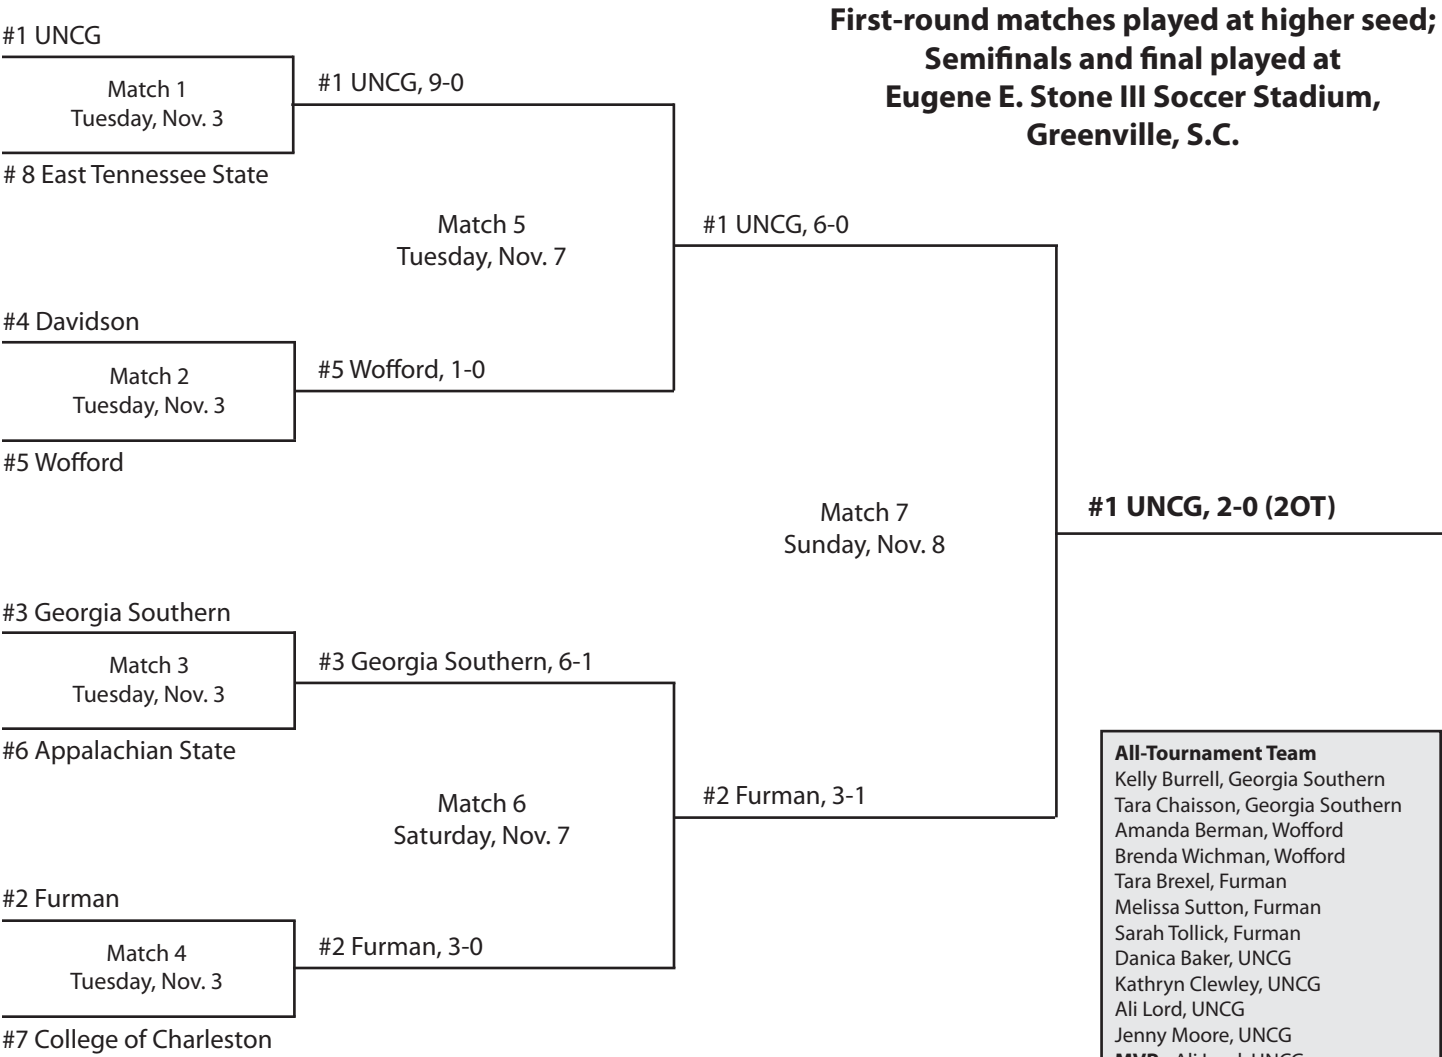

1998 FINAL SUMMARY

STANDINGS	CONFERENCE						OVERALL					
	W	L	T	Pct	GF	GA	W	L	T	Pct	GF	GA
UNCG	8	0	0	1.000	34	9	13	9	1	.586	63	40
Furman	7	1	0	.875	25	6	13	8	0	.619	53	32
Georgia Southern	5	3	0	.625	30	10	10	10	0	.500	65	37
Davidson	5	3	0	.625	15	8	7	13	0	.350	23	45
Wofford	4	4	0	.500	19	12	10	11	0	.476	43	48
Appalachian State	3	5	0	.375	13	13	7	11	0	.388	41	40
College of Charleston	3	5	0	.375	10	26	6	12	0	.333	20	49
East Tennessee State	1	7	0	.125	7	29	5	13	1	.289	21	71
Chattanooga	0	8	0	.000	3	40	1	16	0	.059	13	70

SoCon Honors	All Conference Team	Second Team
Player of the Year: Ali Lord, UNCG Coach of the Year: Brian Lee, Furman Freshman of the Year: Kaye Brownlee, Furman	First Team F Leah Versteegen, Furman F Tara Chaisson, Georgia Southern F Ali Lord, UNCG MF Kaye Brownlee, Furman MF Danica Baker, UNCG MF Heidi Best, Wofford D Kelly Rennick, Davidson D Lauren Killey, Furman D Lindsey Grossman, Georgia Southern GK Melissa Barnes, Furman GK Paula Domitrovits, UNCG	Second Team F Ginny Dye, Davidson F Robin Thirsk, Georgia Southern F Amanda Berman, Wofford MF Melissa Turner, Furman MF Vanessa Vickrey, Georgia Southern MF Pa'tra Glavin, UNCG MF Lynsey McLean, UNCG D Katie Hand, Appalachian State D Abby Mouch, East Tennessee State D Bridgett Giles, Furman GK Seana Patrick, College of Charleston

All-Tournament Team

Kelly Burrell, Georgia Southern
Tara Chaisson, Georgia Southern
Amanda Berman, Wofford
Brenda Wichman, Wofford
Tara Brexel, Furman
Melissa Sutton, Furman
Sarah Tollick, Furman
Danica Baker, UNCG
Kathryn Clewley, UNCG
Ali Lord, UNCG
Jenny Moore, UNCG
MVP - Ali Lord, UNCG