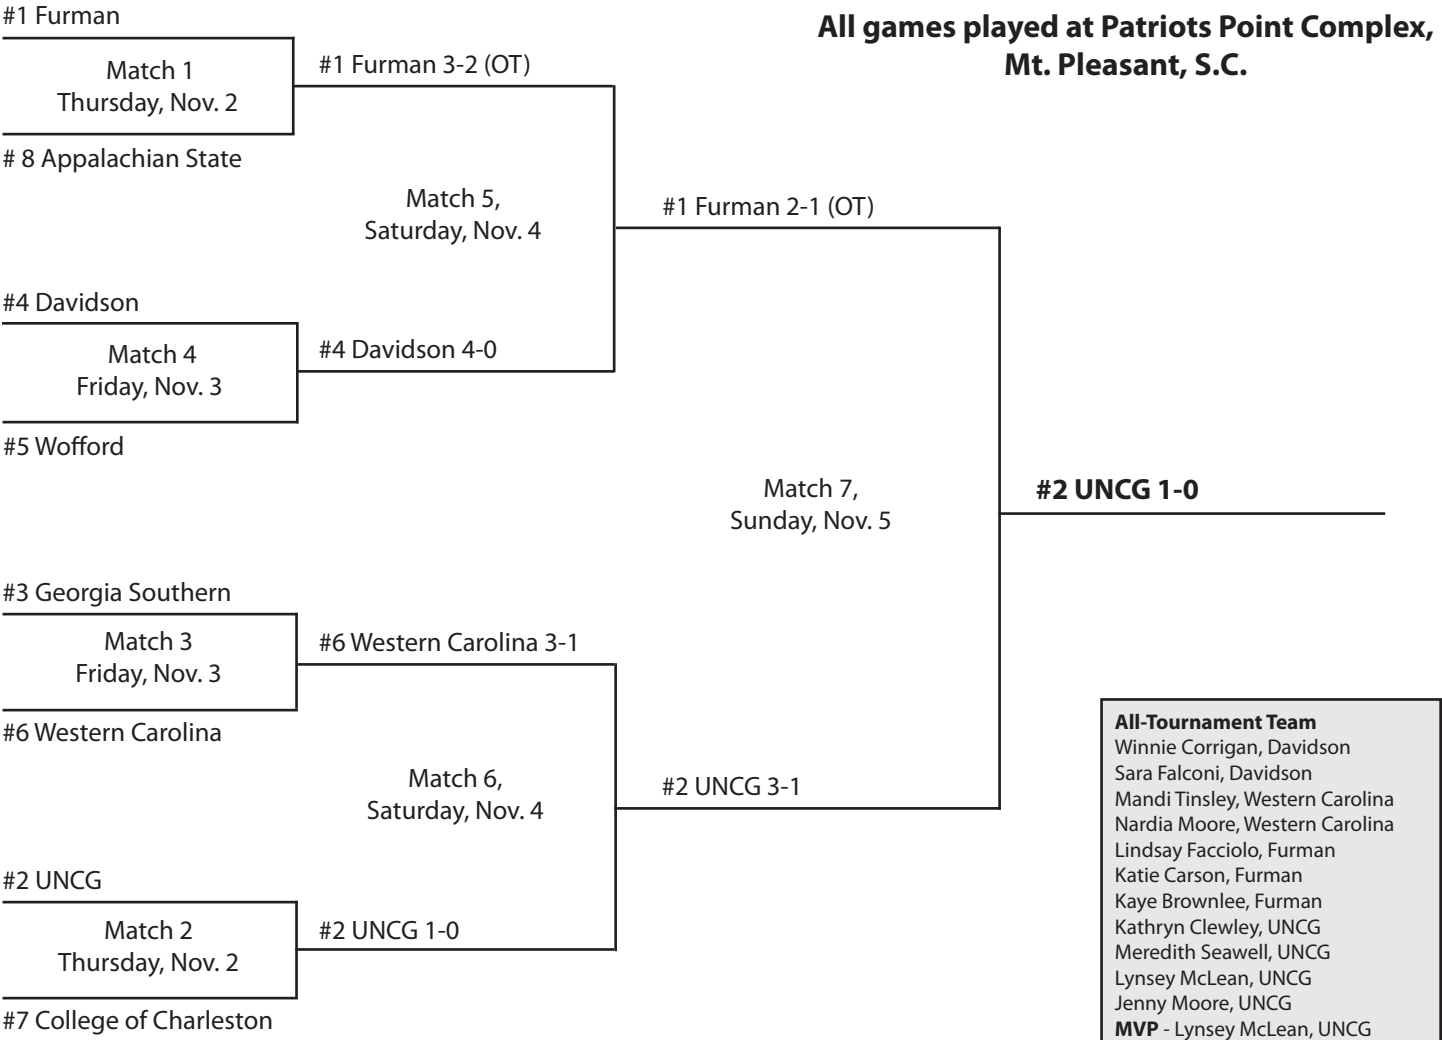

2000 FINAL SUMMARY

STANDINGS	CONFERENCE						OVERALL					
	W	L	T	Pct	GF	GA	W	L	T	Pct	GF	GA
Furman	9	0	0	1.000	34	6	20	3	0	.870	83	23
UNCG	7	2	0	.750	19	4	14	8	1	.630	39	28
Georgia Southern	6	3	0	.667	25	13	14	5	0	.737	58	18
Davidson	6	3	0	.667	19	12	14	8	0	.636	47	35
Wofford	5	4	0	.556	23	22	10	9	0	.526	46	45
Western Carolina	4	4	1	.500	14	14	11	8	2	.571	49	34
College of Charleston	3	5	1	.389	15	20	4	13	2	.263	28	50
Appalachian State	2	6	1	.278	11	21	7	11	2	.400	37	35
Chattanooga	1	7	1	.166	4	28	6	9	1	.406	22	39
East Tennessee State	0	9	0	.000	6	32	6	12	0	.333	33	47

SoCon Honors	All Conference Team	
Player of the Year: Emily Turgeon, Furman	First Team F Heather Maloney, Davidson F Emily Turgeon, Furman F Melissa Turner, Furman F Robin Thirsk, Georgia Southern MF Kaye Brownlee, Furman MF Sarah Tollick, Furman MF Lynsey McLean, UNCG D Bridgett Giles, Furman D Lauren Killey, Furman D Rebecca Shivers, UNCG GK Kathryn Clewley, UNCG	Second Team F Leigh Ann Hoskins, Davidson F Danielle Petro, Furman F Faith Stewart, Wofford MF Tara Maloney, Davidson MF Amanda Bernard, Georgia Southern MF Nardia Moore, Western Carolina D Janis Milne, Georgia Southern D Jennifer Kennedy, UNCG D Brandy Ossmann, Western Carolina GK Melissa Barnes, Furman GK Katie Menegaz, Wofford
Coach of the Year: Brian Lee, Furman		
Freshman of the Year: Emily Turgeon, Furman		

All-Tournament Team
Winnie Corrigan, Davidson
Sara Falconi, Davidson
Mandi Tinsley, Western Carolina
Nardia Moore, Western Carolina
Lindsay Facciolo, Furman
Katie Carson, Furman
Kaye Brownlee, Furman
Kathryn Clewley, UNCG
Meredith Seawell, UNCG
Lynsey McLean, UNCG
Jenny Moore, UNCG
MVP - Lynsey McLean, UNCG