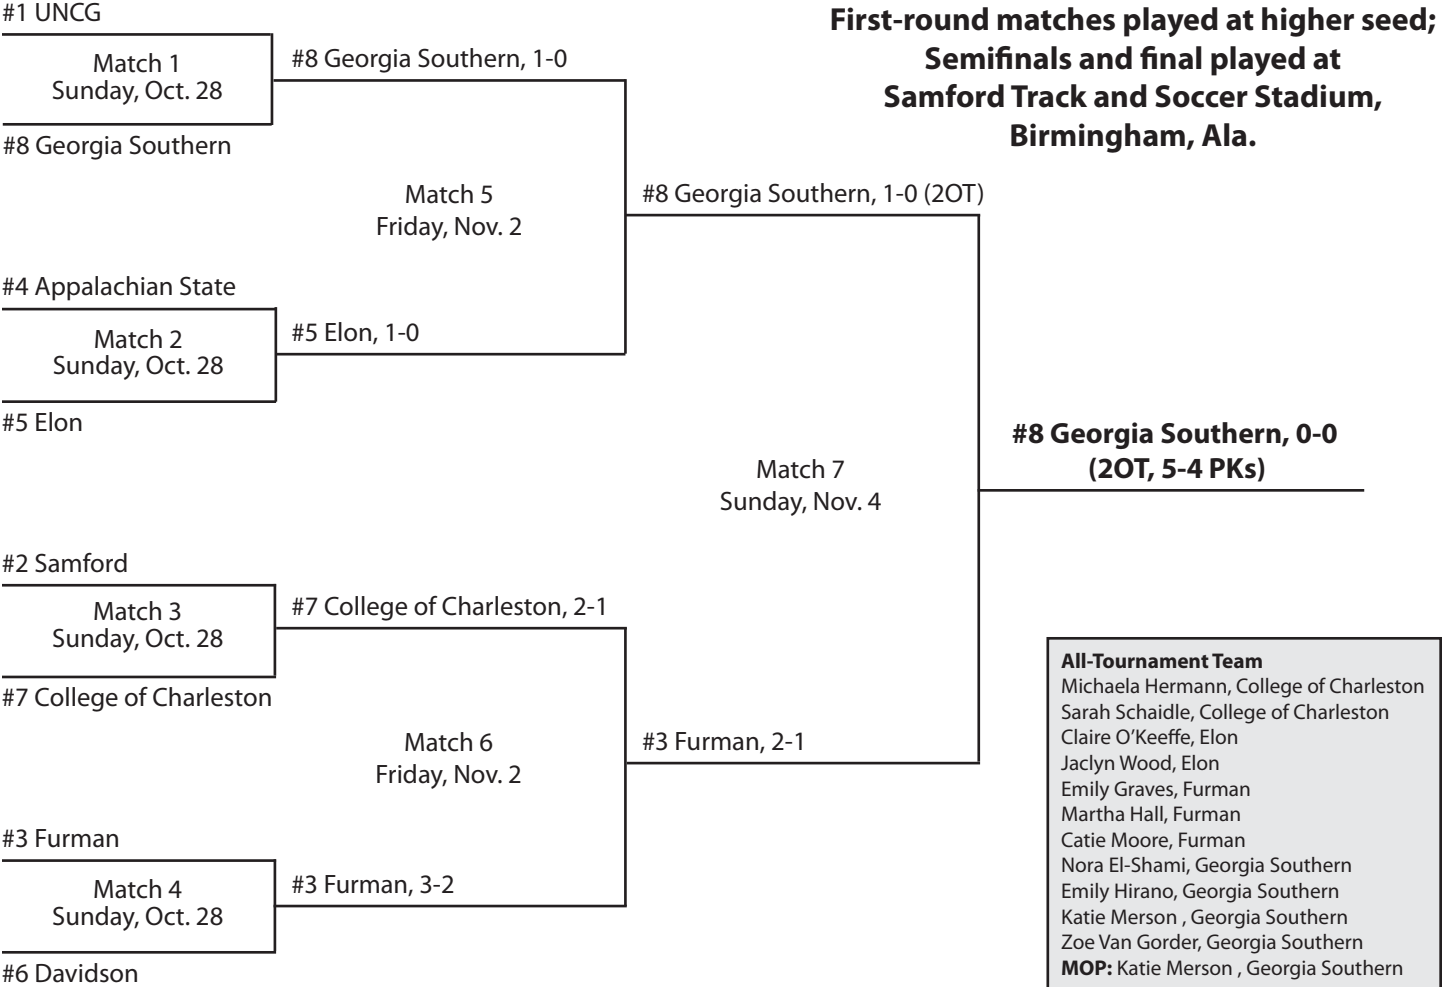

2012 FINAL SUMMARY

STANDINGS	CONFERENCE						OVERALL					
	W	L	T	Pts	GF	GA	W	L	T	Pct	GF	GA
UNCG	9	1	1	28	18	6	12	7	1	.625	29	21
Samford	8	1	2	26	21	9	11	7	2	.600	32	25
Furman	7	2	2	23	21	9	16	3	3	.795	46	16
Appalachian State	7	3	1	22	17	11	10	8	1	.553	28	23
Elon	4	3	4	16	14	9	7	9	6	.455	23	29
Davidson	5	5	1	16	14	11	7	10	3	.425	22	25
College of Charleston	5	5	1	16	16	16	7	12	1	.375	26	34
Georgia Southern	4	6	1	13	14	14	10	8	5	.543	27	23
Western Carolina	3	6	2	11	12	16	7	10	2	.421	24	26
The Citadel	3	7	1	10	17	22	5	12	1	.306	27	43
Wofford	1	8	2	5	11	19	6	10	2	.389	19	26
Chattanooga	1	10	0	3	6	39	3	13	1	.206	16	48

SoCon Honors	All Conference First Team	Second Team
Player of the Year Stephanie DeVita, Furman	F Julia Holz, Appalachian State F Stephanie DeVita, Furman F Markie-Lynn Studnicki, Western Carolina MF Mariana Garcia, The Citadel MF Hannah Stanifer, Furman MF Michelle Moll, Samford D Zoe Van Gorder, Georgia Southern D Cat Barnekow, UNCG D Adrienne Mancino, Samford D Sabbath McKiernan-Allen, Samford GK Rose Hull, Furman	F Vanessa Aponte, The Citadel F Lauren Hein, UNCG F Brittany Hoffman, Samford MF Sarah Schaidle, College of Charleston MF India Robinson, Furman MF Karin Sendel, UNCG MF Trine Taule, Samford D Julie Calhoun, Davidson D Shannon Foley, Elon D Ali Simpson, Furman D Stephanie Partenheimer, UNCG GK Jamie Simmons, UNCG
Coach of the Year Chris Neal, Elon		
Freshman of the Year Stephanie DeVita, Furman