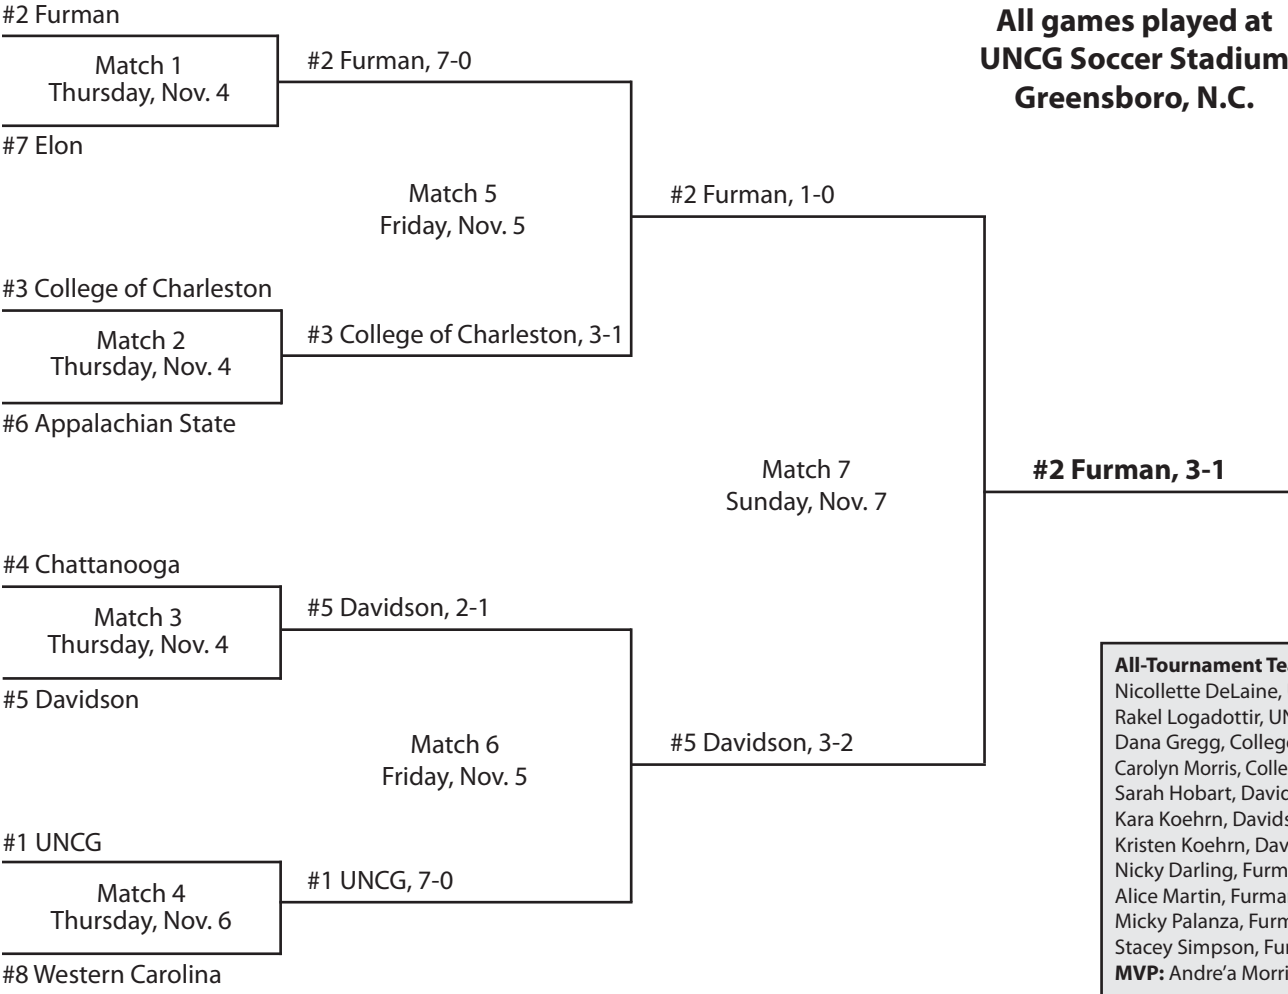

2004 FINAL SUMMARY

STANDINGS	CONFERENCE						OVERALL					
	W	L	T	Pts	GF	GA	W	L	T	Pct	GF	GA
UNCG	9	1	1	28	28	6	14	5	1	.725	52	18
Furman	9	2	0	27	25	9	14	9	0	.609	48	37
College of Charleston	7	2	2	23	20	7	12	5	3	.675	34	16
Chattanooga	7	3	1	22	25	8	12	5	1	.694	51	17
Davidson	7	3	1	22	24	10	12	9	1	.568	38	35
Appalachian State	5	5	1	16	22	18	10	9	1	.525	48	30
Elon	4	6	1	13	16	14	5	12	1	.306	21	34
Western Carolina	3	5	3	12	23	18	5	10	3	.361	29	37
East Tennessee State	2	5	4	10	7	15	5	8	4	.412	16	24
Wofford	3	7	1	10	10	21	8	8	1	.500	26	28
Georgia Southern	2	9	0	6	9	28	4	12	1	.265	14	39
The Citadel	0	10	1	1	9	64	2	15	1	.139	23	89

SoCon Honors	All Conference Team	
Player of the Year Amy Carnell, UNCG	First Team	
	F Kristin Rhyne, College of Charleston	F Nicky Darling, Furman
Coach of the Year Greg Ashton, Davidson	F Kara Koehn, Davidson	F Deven Beachum, UNCG
	F Amy Carnell, UNCG	F Stephanie Svoboda, Western Carolina
Freshman of the Year Karla Davis, UNCG	F Diana Jallo, Chattanooga	MF Nicole Blume, College of Charleston
	MF Katt Kelley, Furman	MF Erin Ashton, East Tennessee State
	MF Tara Marker, Furman	MF Nicollette DeLaine, UNCG
	MF Raket Logadottir, UNCG	MF Megan Chismark, Chattanooga
	D Claire Wigfall, College of Charleston	D Sydney Strong, College of Charleston
	D April Raymer, Furman	D Nancy Haskell, Davidson
	D Shannon Donovan, UNCG	D Mallory Bramlett, Wofford
	GK Sara Hobart, Davidson	GK Breland Meany, Appalachian State