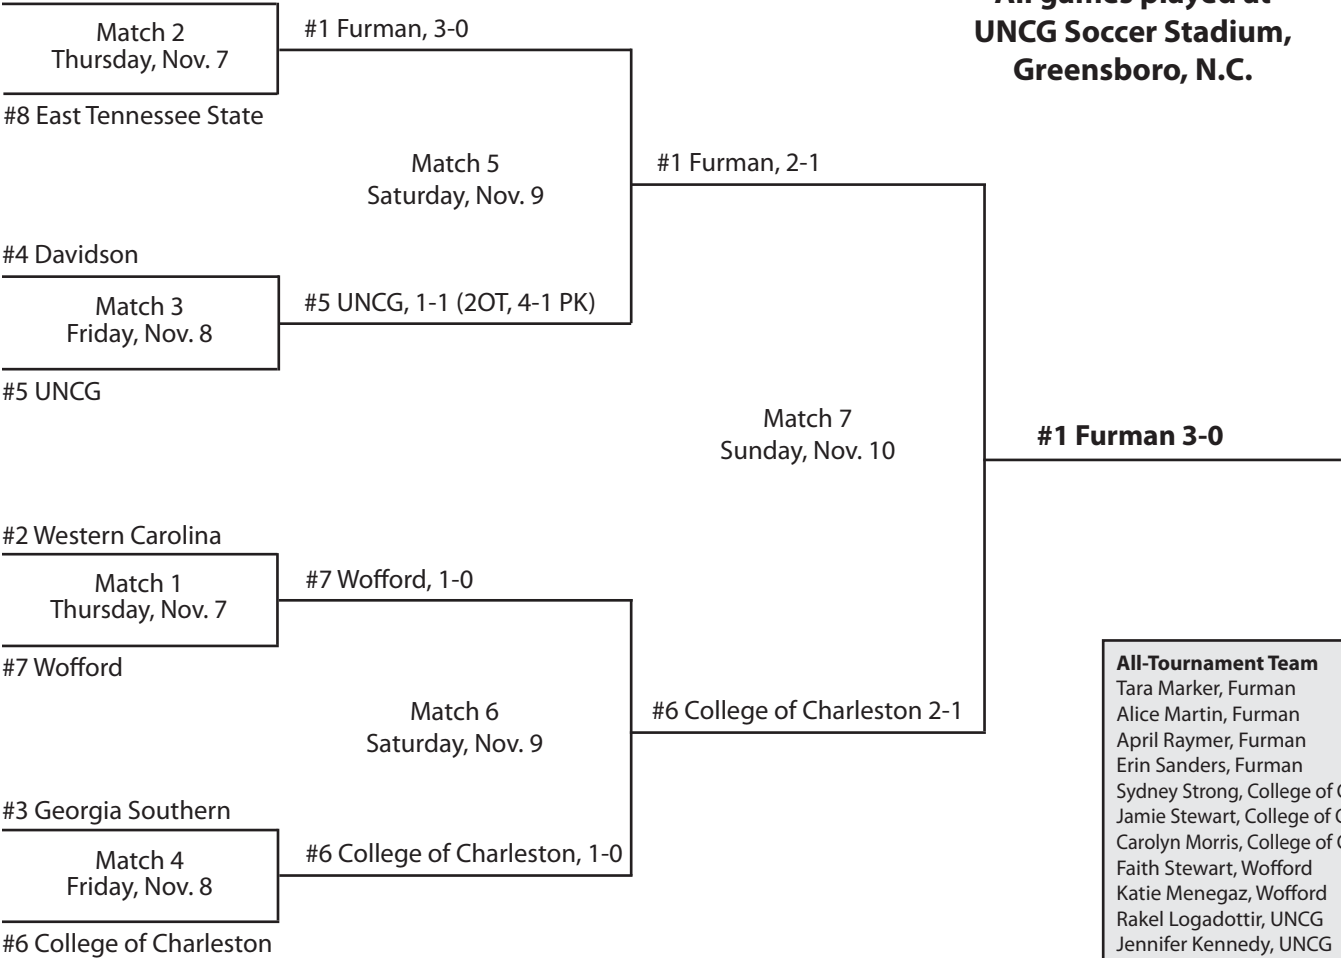

2002 FINAL SUMMARY

STANDINGS	CONFERENCE						OVERALL					
	W	L	T	Pct	GF	GA	W	L	T	Pct	GF	GA
Furman	10	0	0	1.000	37	4	16	6	1	.717	62	26
Western Carolina	7	1	2	.800	17	6	10	6	3	.605	35	16
Georgia Southern	7	2	1	.750	27	12	12	5	2	.684	38	22
Davidson	6	3	1	.650	25	15	8	10	2	.450	36	36
UNCG	4	5	1	.450	17	18	7	12	2	.381	35	41
College of Charleston	4	5	1	.450	15	18	9	9	3	.500	36	36
Wofford	4	5	1	.450	17	12	6	12	3	.357	23	32
East Tennessee State	3	6	1	.350	14	15	6	11	1	.361	30	30
Chattanooga	3	6	1	.350	12	21	10	8	1	.553	30	30
Appalachian State	2	7	1	.250	4	13	6	12	1	.342	18	25
The Citadel	0	10	0	.000	4	55	5	11	2	.333	38	69

SoCon Honors	All Conference Team	Second Team
Player of the Year Emily Turgeon, Furman	First Team F Heather Maloney, Davidson F Emily Turgeon, Furman F Amanda Bernard, Georgia Southern MF Tara Maloney, Davidson MF Nicky Darling, Furman MF Geneveive Ward, Georgia Southern MF Raket Logadóttir, UNCG D Lindsey Facciolo, Furman D Christie Nipaver, Georgia Southern D Jamie Pawlik, Western Carolina GK Mandi Tinsley, Western Carolina	F Jackie Kinsey, Georgia Southern F Cara Hammond, UNCG F Dusty Griffy, Chattanooga MF Jamie Stewart, College of Charleston MF Kat Kelley, Furman MF Elfa Erlingsdóttir, Chattanooga D Dawn-Marie Alfred, Appalachian State D Sydney Strong, College of Charleston D Kara Koehrn, Davidson D Nancy Mather, Furman GK Heather Sanden, East Tennessee State GK Andie Hinshaw, Furman
Coach of the Year Brian Lee, Furman		
Freshman of the Year Kara Koehrn, Davidson		

#1 Furman

All-Tournament Team
Tara Marker, Furman
Alice Martin, Furman
April Raymer, Furman
Erin Sanders, Furman
Sydney Strong, College of Charleston
Jamie Stewart, College of Charleston
Carolyn Morris, College of Charleston
Faith Stewart, Wofford
Katie Menegaz, Wofford
Raket Logadóttir, UNCG
Jennifer Kennedy, UNCG
MVP - Andre'a Morrison, Furman