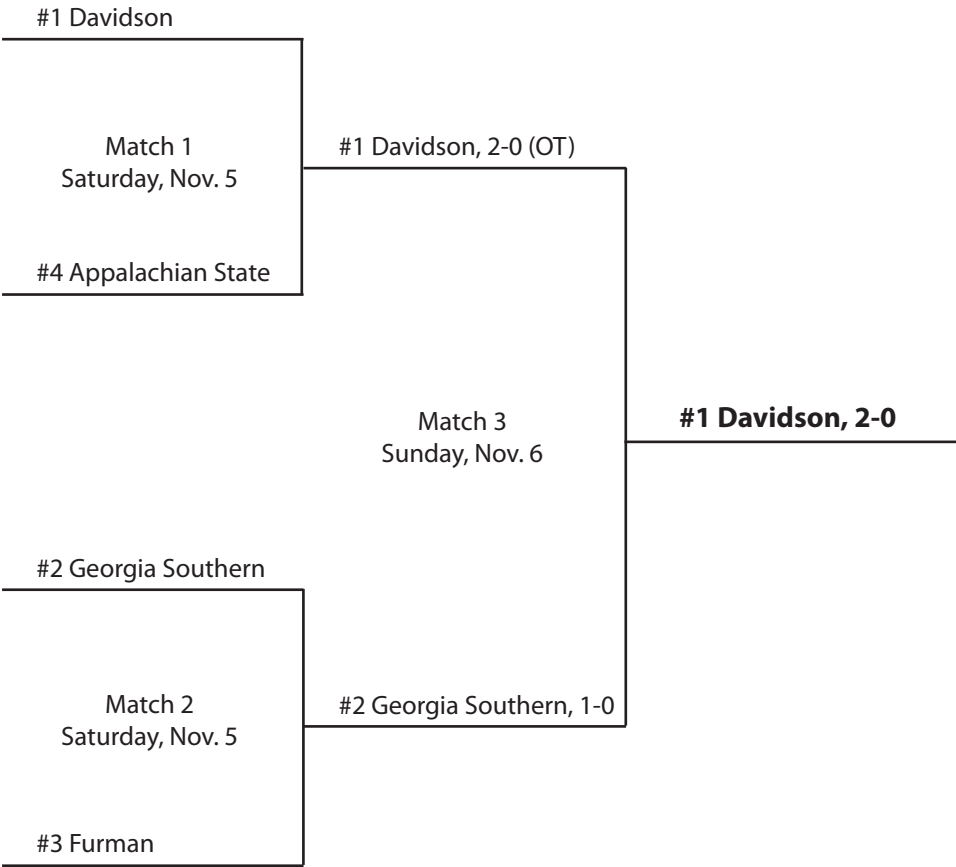

Only First Team was awarded in 1994.

**All games played at Bryan Park,
Greensboro, N.C.**

All-Tournament Team

- Becky Neal, Appalachian State
- Farrell O'Quinn, Appalachian State
- Liz Bielefeld, Furman
- Leslie Evans, Furman
- Christina Beam, Georgia Southern
- Morgan Cox, Georgia Southern
- Jill Logue, Georgia Southern
- Leslie Griener, Davidson
- Amy Kanoff, Davidson
- Shannon Lowrance, Davidson
- Liz Schaper, Davidson
- MVP** - Shannon Lowrance, Davidson