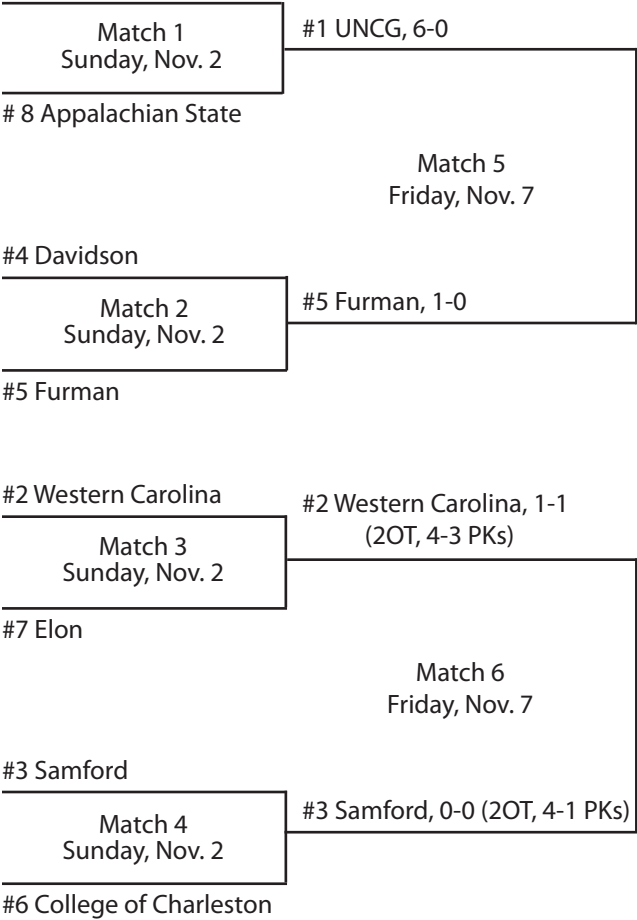

2008 FINAL SUMMARY

STANDINGS	CONFERENCE						OVERALL					
	W	L	T	Pts	GF	GA	W	L	T	Pct	GF	GA
UNCG	10	0	1	31	26	4	16	4	3	.761	49	19
Western Carolina	9	2	0	27	22	10	13	8	2	.609	29	27
Samford	8	1	2	26	19	6	9	9	3	.500	22	23
Davidson	8	3	0	24	27	7	10	6	3	.605	35	17
Furman	7	4	0	21	20	14	14	6	2	.682	34	23
College of Charleston	5	4	2	17	20	7	12	5	4	.667	34	14
Elon	4	6	1	13	13	15	8	8	3	.500	20	27
Appalachian State	3	7	1	10	10	18	7	10	2	.421	17	27
Wofford	2	7	2	8	8	13	3	11	5	.289	15	30
Georgia Southern	2	8	1	7	13	24	4	11	3	.306	23	35
Chattanooga	2	9	0	6	12	29	5	14	1	.275	18	49
The Citadel	1	10	0	3	4	47	3	14	1	.194	16	64

SoCon Honors	All Conference Team	Second Team
Player of the Year Katelynn Donovan, UNCG Coach of the Year Eddie Radwanski, UNCG Freshman of the Year Martha Hall, Furman	First Team F Megan Manthey, College of Charleston F Kyri Bye-Nagel, Davidson F Ashley Toussaint, Georgia Southern F Katelynn Donovan, UNCG M Rachel Fry, Furman M Jen Bronson, UNCG M Shanna Schmoker, Western Carolina D Kate Myatt, Furman D Jamie Corti, UNCG D Lauren Lopez, UNCG GK Kelsey Kearney, UNCG	Second Team F Katina Boozer, Elon F Martha Hall, Furman F Donna-Kay Henry, Chattanooga M Courtney Hart, Davidson M Katie Persichini, Elon M Nicole Danford, UNCG D Danielle Jordan, College of Charleston D Brittany Schneider, College of Charleston D Ashley Creavalle, Furman D Arlan Whittle, Western Carolina GK Erin Smith, College of Charleston

#1 UNCG

**First-round matches played at higher seed;
Semifinals and final played at
Patriots Point Soccer Complex,
Mt. Pleasant, S.C.**

All-Tournament Team
Margaret Antonik, Furman
Katya Gokham, Furman
Amber Cress, Samford
Paige Lanter, Samford
Kelsey Kearney, UNCG
Lauren Lopez, UNCG
Mary Kate Towne, UNCG
Shanna Schmoker, Western Carolina
Jenny Matteson, Western Carolina
Arlan Whittle, Western Carolina
Caitlin Williams, Western Carolina
MVP: Caitlin Williams, Western Carolina