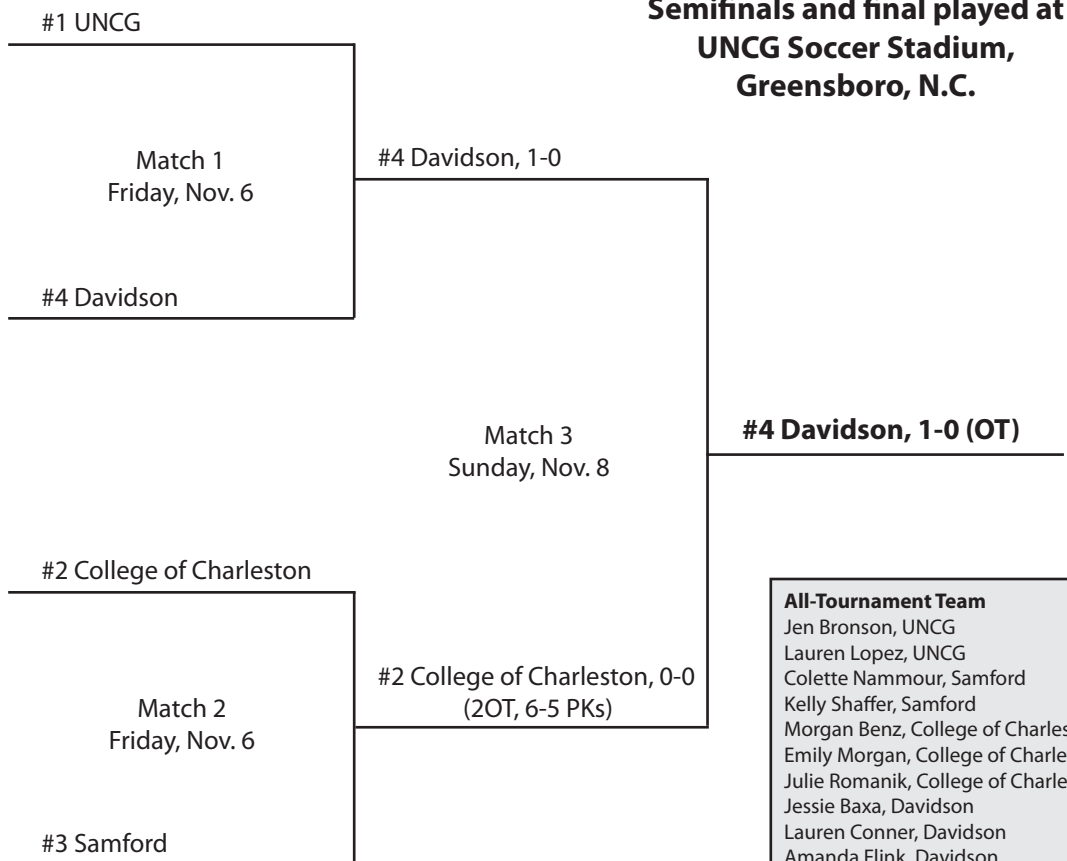

2009 FINAL SUMMARY

STANDINGS	CONFERENCE						OVERALL					
	W	L	T	Pts	GF	GA	W	L	T	Pct	GF	GA
UNCG	9	2	0	27	23	6	13	7	0	.650	32	16
Samford	7	1	3	24	20	6	12	1	5	.806	29	6
College of Charleston	8	3	0	24	11	5	12	7	2	.619	24	15
Elon	7	3	1	22	15	8	12	5	2	.684	25	14
Davidson	7	3	1	22	17	11	12	10	1	.543	34	36
Western Carolina	5	3	3	18	11	9	8	6	5	.553	17	15
Furman	4	7	0	12	8	13	10	8	0	.556	26	20
Appalachian State	3	5	3	12	10	13	6	9	4	.421	15	20
Wofford	3	6	2	11	12	18	4	13	2	.263	15	31
The Citadel	2	7	2	8	5	14	5	12	2	.316	28	28
Chattanooga	2	8	1	7	12	23	7	8	1	.469	30	26
Georgia Southern	1	10	0	3	5	23	1	17	0	.056	8	39

SoCon Honors

Co-Players of the Year

Amber Cress, Samford
Tabitha Padgett, UNCG

Coach of the Year

Bob Winch, The Citadel

Freshman of the Year

Tabitha Padgett, UNCG

All Conference Team

First Team

F Kyri Bye-Nagel, Davidson
F Tabitha Padgett, UNCG
F Amber Cress, Samford
MF Jen Bronson, UNCG
MF Jenn Partenheimer, UNCG
MF Natalie Fleming, Samford
D Brittany Schneider, College of Charleston
D Claire O'Keeffe, Elon
D Lauren Lopez, UNCG
D Theresa Henry, Samford
GK Alyssa Whitehead, Samford

Second Team

F Blakely Low, Davidson
F Molly Calpin, Elon
F Kristin Player, UNCG
F Donna-Kay Henry, Chattanooga
MF Courtney Hart, Davidson
MF Sara El-Shami, Furman
MF Katya Gokhman, Furman
D Annie Pease, College of Charleston
D Amanda Flink, Davidson
D Cat Barnekow, UNCG
GK Kelsey Kearney, UNCG

All-Tournament Team

Jen Bronson, UNCG
Lauren Lopez, UNCG
Colette Nammour, Samford
Kelly Shaffer, Samford
Morgan Benz, College of Charleston
Emily Morgan, College of Charleston
Julie Romanik, College of Charleston
Jessie Baxa, Davidson
Lauren Conner, Davidson
Amanda Flink, Davidson
Louise Timboe, Davidson
MOP: Amanda Flink, Davidson