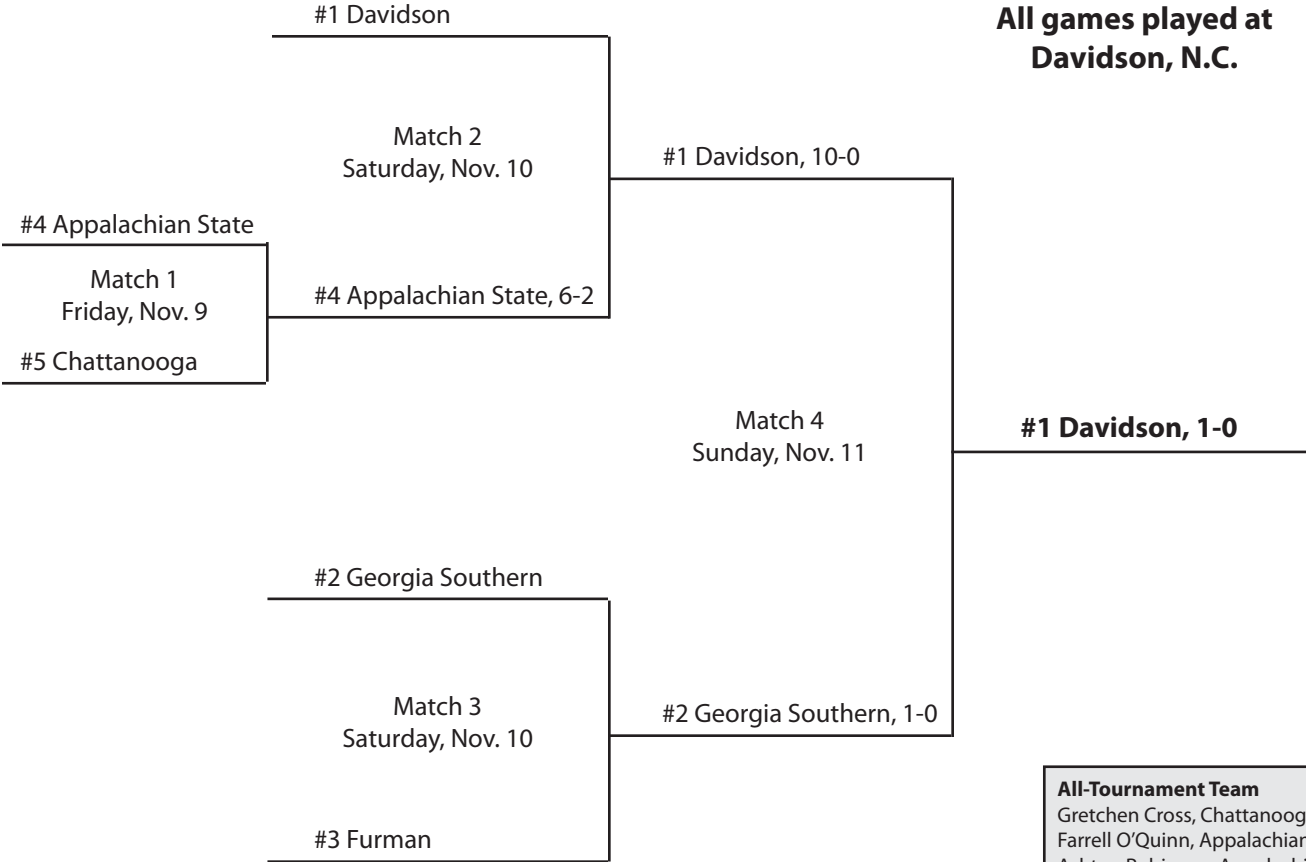

Only First Team was awarded in 1996.

All-Tournament Team

- Gretchen Cross, Chattanooga
- Farrell O'Quinn, Appalachian State
- Ashton Robinson, Appalachian State
- Jen McNutt, Furman
- Laura Wise, Furman
- Jodi Berto, Georgia Southern
- Tara Chaisson, Georgia Southern
- Rachel Tolliver, Georgia Southern
- Kelly Ammann, Davidson
- Amy Balsinger, Davidson
- Katherine Cornelius, Davidson
- MVP** - Katherine Cornelius, Davidson