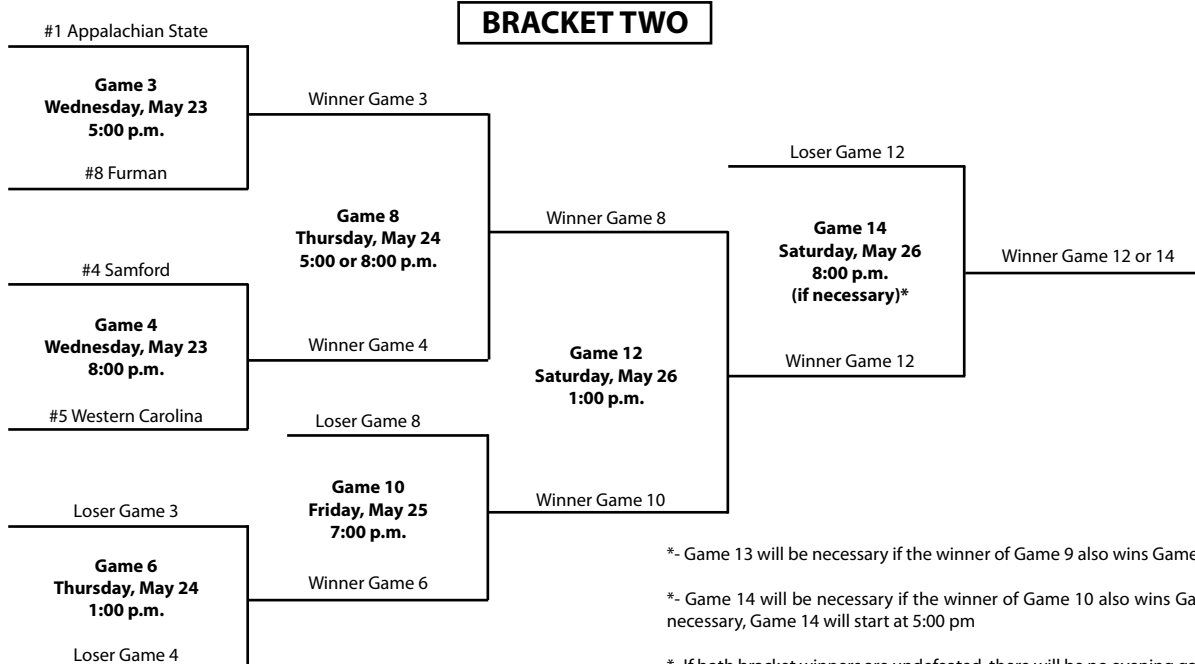

BRACKET TWO

*- Game 13 will be necessary if the winner of Game 9 also wins Game 11.

*- Game 14 will be necessary if the winner of Game 10 also wins Game 12. If Game 13 is not necessary, Game 14 will start at 5:00 pm

*- If both bracket winners are undefeated, there will be no evening games on Saturday and the championship game will be Game 13, which will be played on Sunday.

-Game times subject to change.

-Tournament winner earns the Southern Conference's automatic bid to the NCAA Regionals.

-As tournament host, game times may be adjusted to permit Furman to play the 5:00 p.m. game each day as long as it remains in the winner's bracket.