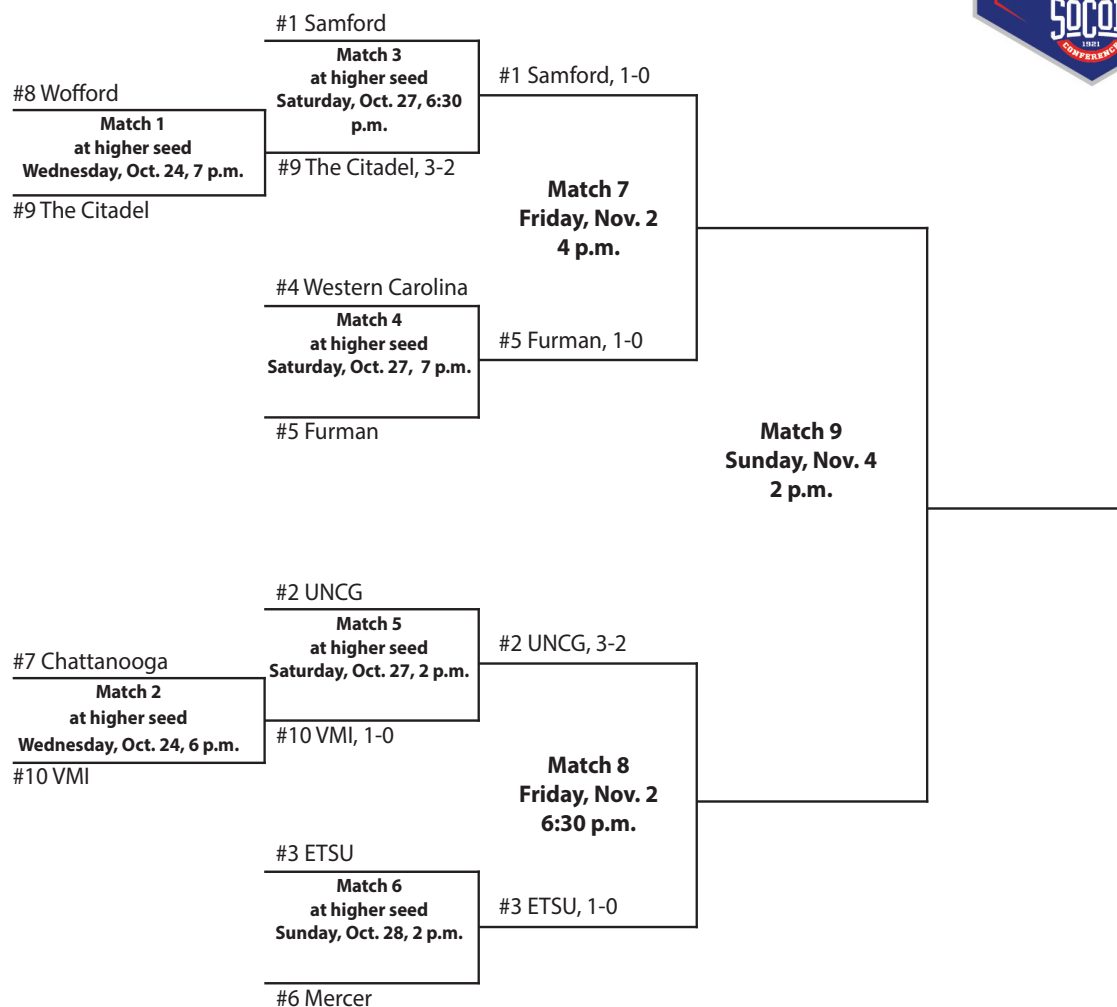

• Samford edged UNCG by one point in the preseason poll and had three first place votes.

2018 SOUTHERN CONFERENCE CHAMPIONSHIP

SOUTHERN CONFERENCE WOMEN'S SOCCER CHAMPIONSHIP

Mercer / Macon, Ga. / Betts Stadium / Nov. 2 & 4, 2018