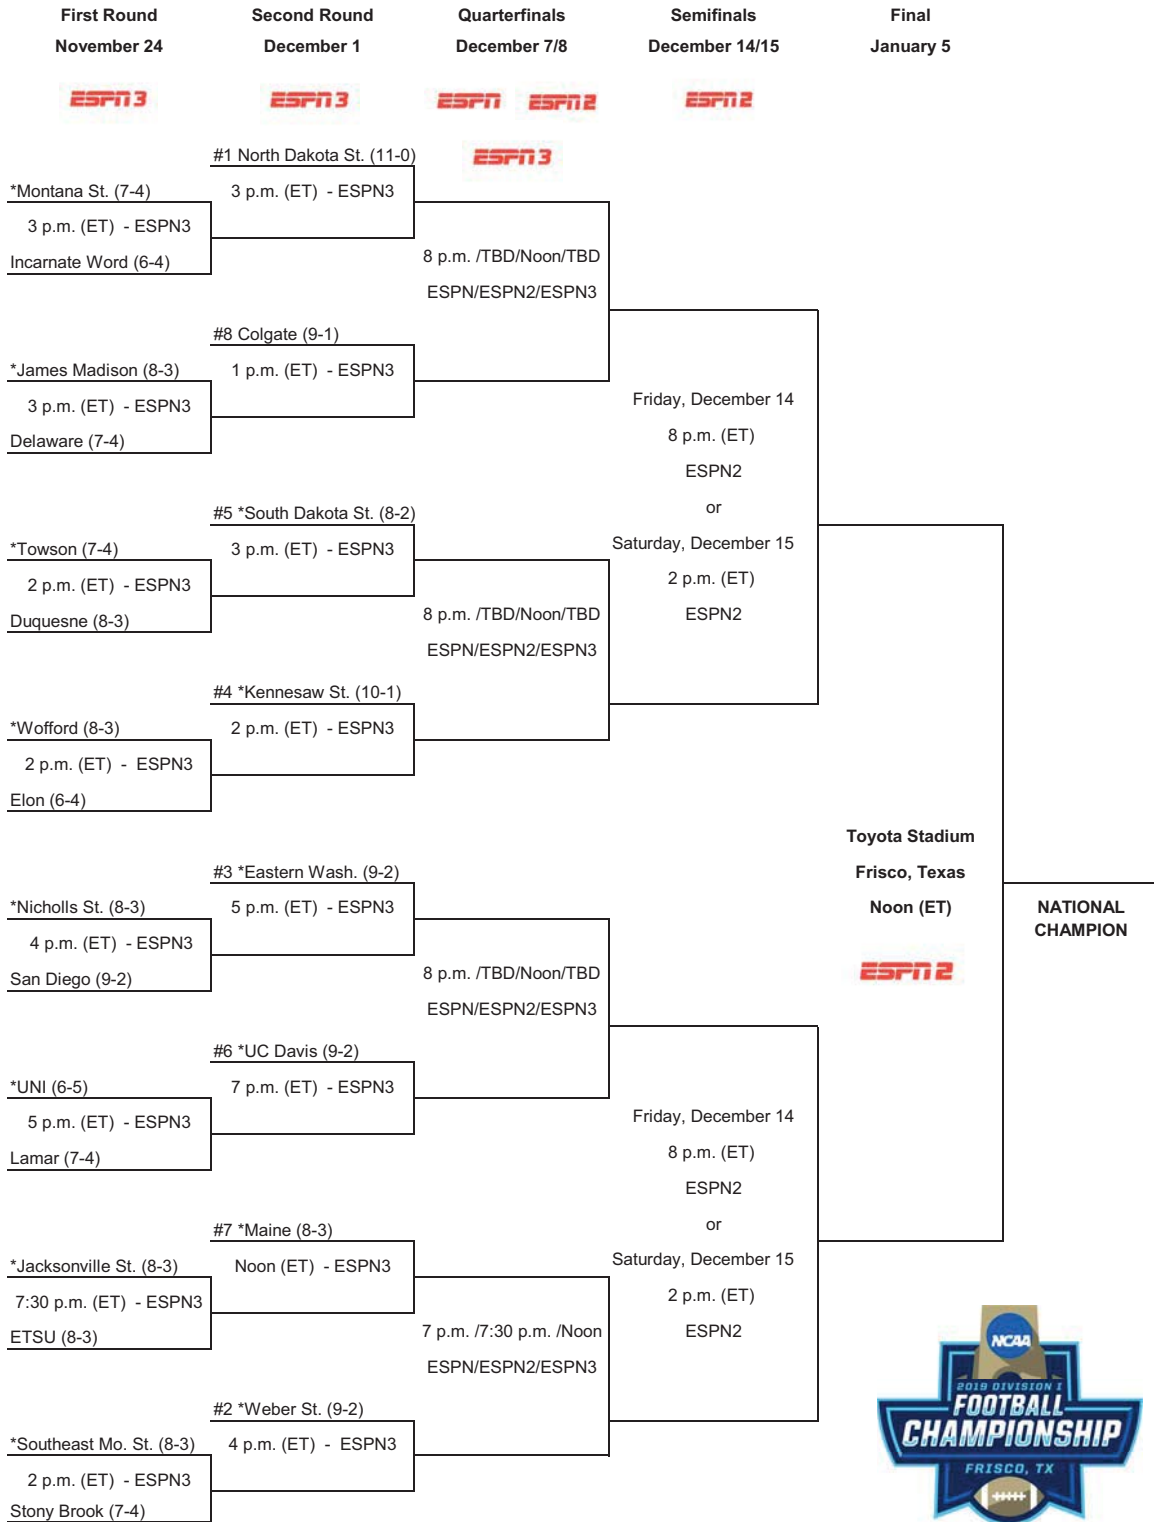

2018 NCAA Division I Football Championship

All games are available on

* Host Institution
All times are Eastern time. Information subject to change.
© 2018 National Collegiate Athletic Association. No commercial use without the NCAA's written permission.
The NCAA opposes all forms of sports wagering.

Final Bracket