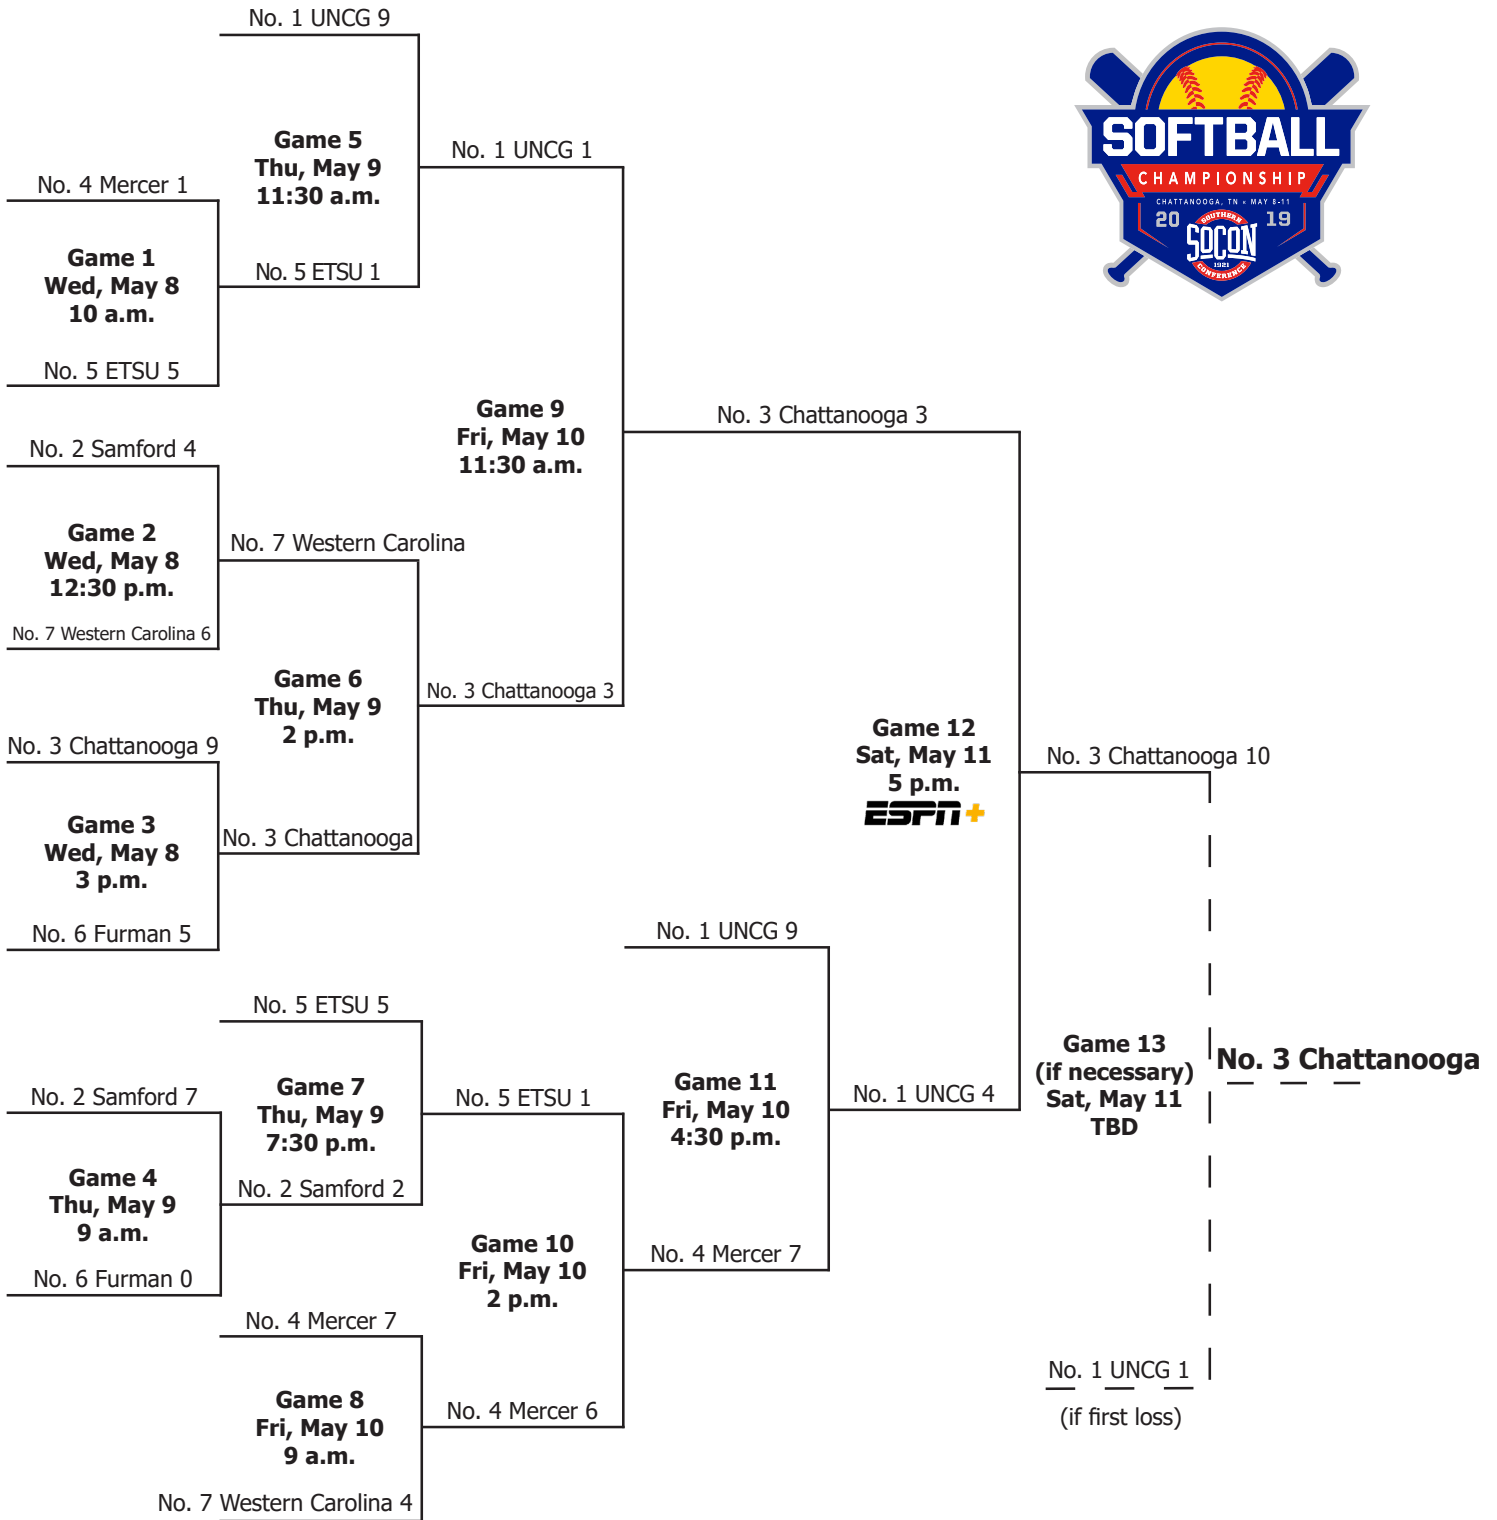

SoCon Softball Notes

Note: All times Eastern.
All games prior to the championship will be broadcast on the SoCon Digital Network.

SOCON IN THE NCAA RANKINGS

Individual (Top 100)		
Batting Average	Rank	Avg.

Doubles Per Game	Rank	Avg.

Earned Run Average	Rank	Avg.
Allison Swinford, Chattanooga	30	1.49
Celie Hudson, Chattanooga	78	2.08
Hit-by-Pitch Per Game	Rank	Avg.
Danielle Castleberry, Mercer	37	0.27
Abby Walsh, Mercer	86	0.21
Hits Allowed Per Seven Innings	Rank	Avg.
Stephanie Bryden, UNCG	78	5.44
Home Runs Per Game	Rank	Avg.
Marissa Sholtes, UNCG	14	0.35
Marissa Guimbarda, Furman	19	0.33
Whitney Hinton, Samford	57	0.28
Home Runs	Rank	No.
Marissa Guimbarda, Furman	25	17
Marissa Sholtes, UNCG	25	17
Whitney Hinton, Samford	40	15
On Base Percentage	Rank	Avg.
Delaney Cumbie, UNCG	72	0.483
RBIs	Rank	Avg.

RBIs Per Game	Rank	Avg.
Marissa Sholtes, UNCG	51	0.98
Runs Per Game	Rank	Avg.

Sacrifice Flies	Rank	Avg.
Hayleigh Weissenach, UTC	12	5
Ashlyn Long, WCU	41	4
Abby Walsh, Mercer	41	4
Sacrifice Hits Per Game	Rank	Avg.
Maddie Dorsett, Samford	12	0.26
Lindsay Perillo, WCU	39	0.21
Kenlie Harvey, Mercer	90	0.16
Lauren Lee, ETSU	94	0.16
Saves	Rank	Avg.
Lynn Gardner, Mercer	6	7
Taylor Boling, ETSU	27	4
Shutouts	Rank	Avg.

Slugging Percentage	Rank	Pct.
Marissa Guimbarda, Furman	45	0.761
Marissa Sholtes, UNCG	67	0.720
Stolen Bases Per Game	Rank	Avg.

Strikeouts	Rank	No.
Stephanie Bryden, UNCG	14	246
Celie Hudson, Chattanooga	89	149
Strikeouts Per Seven Innings	Rank	Avg.
Stephanie Bryden, UNCG	49	7.9
Toughest to Strike out	Rank	Avg.
Hayleigh Weissenbach, UTC	30	23.6
Makenna Matthijs, UNCG	74	18.4
Triples	Rank	No.
Cammy Pereira, Furman	11	6
Triples Per Game	Rank	Avg.
Cammy Pereira, Furman	17	0.12
Mallorie Schurr, ETSU	60	0.09
Victories	Rank	Avg.
Stephanie Bryden, UNCG	14	25
Walks	Rank	Avg.
Gabi Howard, UNCG	54	0.66
Delaney Cumbie, UNCG	78	0.62
Abby Walsh, Mercer	90	0.60

Walks Per Seven Innings		
Emily DeMonte, Furman	Rank	75
Stephanie Bryden, UNCG	Rank	84
Avg.		1.52
		1.58
Team (Top 100)		
Batting Average	Rank	Avg.
Chattanooga	51	.295
Double Plays Per Game	Rank	Avg.
Samford	17	.50
Western Carolina	30	.47
Furman	74	.37
Doubles Per Game	Rank	Avg.

Earned Run Average	Rank	Avg.
Chattanooga	25	2.16
UNCG	98	3.20
Fielding Percentage	Rank	Pct.
ETSU	17	.974
Samford	69	.966
Home Runs Per Game	Rank	Avg.
UNCG	41	1.04
Furman	69	0.86
Samford	77	0.81
Western Carolina	91	0.74
Chattanooga	92	0.73
On Base Percentage	Rank	Avg.
Chattanooga	86	.368
Mercer	98	.365
Scoring	Rank	Avg.
Mercer	71	5.07
Chattanooga	82	4.94
Slugging Percentage	Rank	Pct.
UNCG	78	.438
Chattanooga	88	.432
Stolen Bases Per Game	Rank	Avg.
Mercer	79	1.18
Triples Per Game	Rank	Avg.
Furman	41	.25

2019 Preseason Poll

Preseason Poll
Team (First-Place Votes)..... Points

1. UNCG (4).....33
2. Mercer (1).....27
3. Chattanooga (1) 22
4. Samford (1).....21
5. Furman.....20
6. ETSU.....18
7. Western Carolina 6

Preseason Player of the Year

Aly Walker, Chattanooga, Jr., OF

Preseason Pitcher of the Year

Stephanie Bryden, UNCG, Sr.

Preseason First-Team All-SoCon

P	Stephanie Bryden, UNCG, Sr.
P	Stella Preston, Mercer, Jr.
C	Megan Lane, Mercer, Sr.
1B	Marissa Sholtes, UNCG, R-Sr.
2B	Lauren Lee, ETSU, So.
3B	Devan Brown, Chattanooga, Sr.
SS	Jasmine Palmer, UNCG, Sr.
OF	Aly Walker, Chattanooga, Jr.
OF	Micayla Rood, Mercer, So.
OF	Jordan Gontram, UNCG, Jr.
DP	Taylor Wright, ETSU, Sr.
UT	Madison Couch, Samford, Sr.

Preseason Second-Team All-SoCon